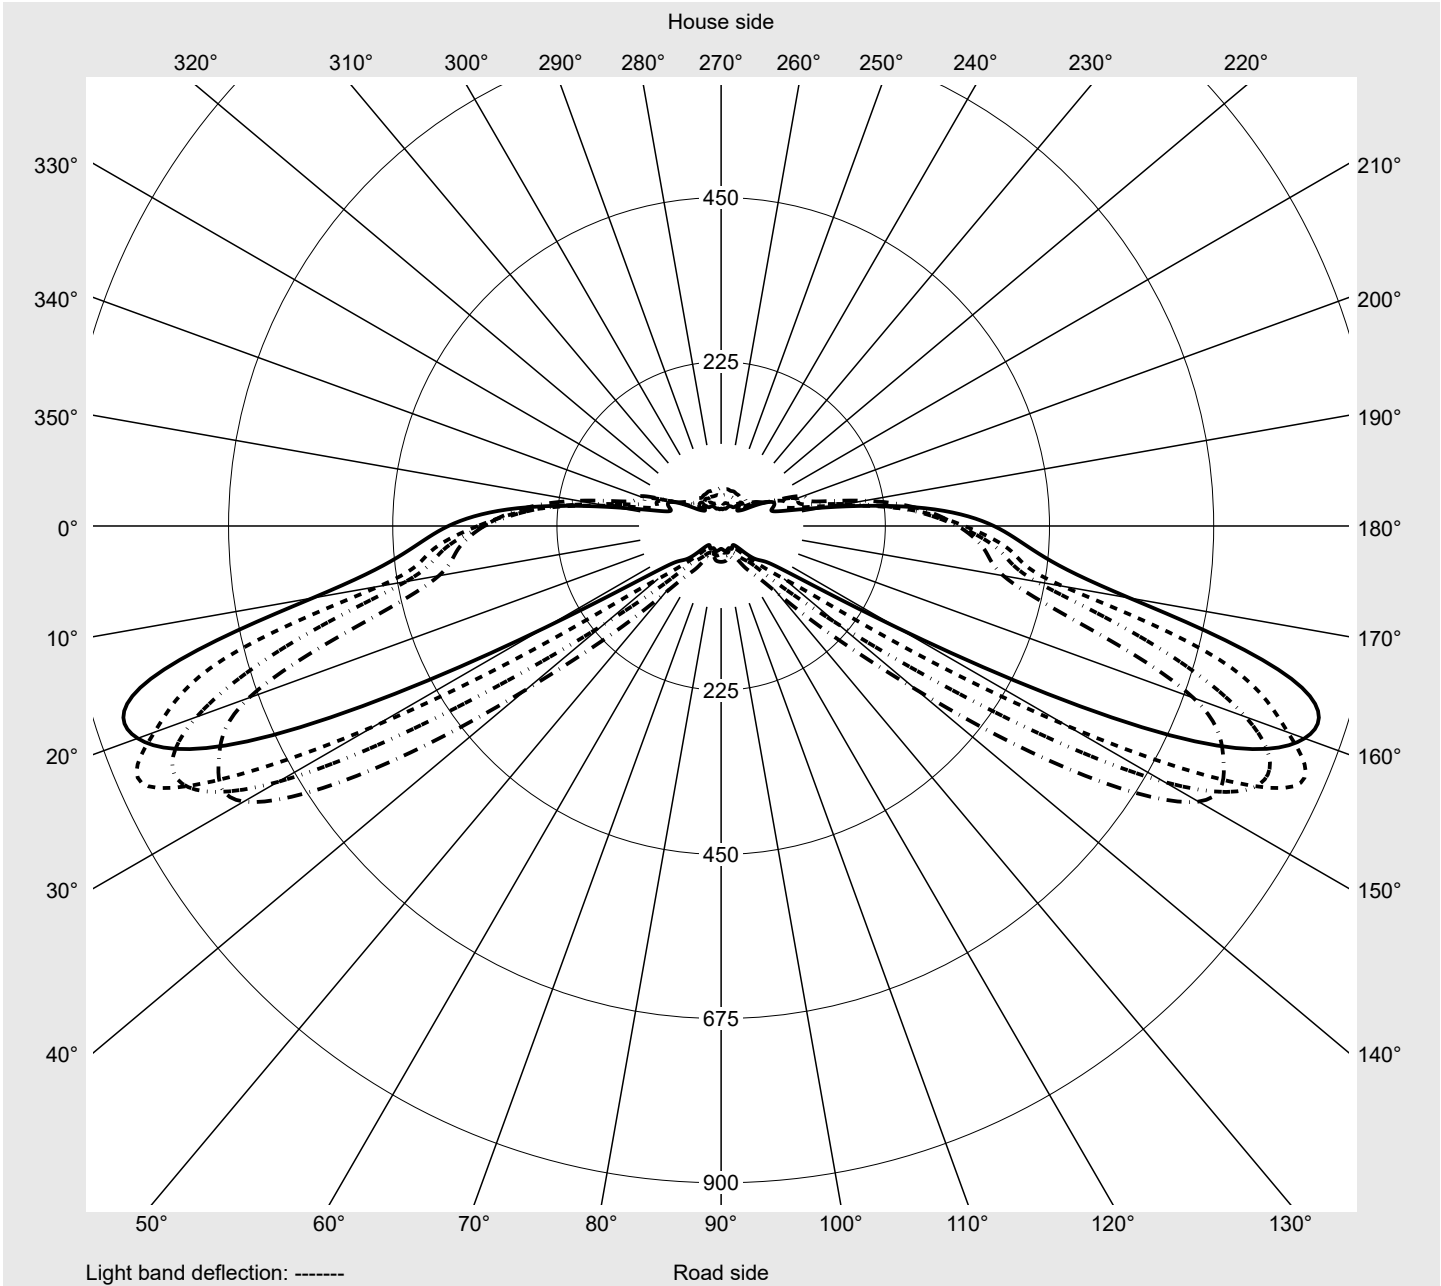

Photometric test report

Family
Streetlight 21 micro easy LED

Order number: 5XE5C37N08CB
EAN: 4058352896990

LP number
59081_1138

Version post-top or side-entry mounting, NEMA 7 pin (DALI)
Optic asymmetric, wide distribution (ST0.8a)
Cover toughened safety glass
Lamps LED 3000 K | CRI ≥ 70
Controlgear ECG-DALI Plus
Rated values Net luminous flux = 2290 lm
 Power consumption = 15.8 W
 Luminous efficacy = 144.9 lm/W

serial
documentation
16.06.2023

sitEco

Luminous intensity in cd/klm

C180-0

C200-20

C205-25

C270-90

Imax: 851 cd/klm

Luminaire output ratios

Eta	100.0%
Eta 0° - 90°	100.0%
Eta 90° - 180°	0.0%

Luminous intensity class acc. to EN13201-2

Class:	G3
Imax 70°	826.1
Imax 80°	99.6
Imax 90°	0.0
Imax >90°	0.0
Imax >95°	0.0

Measurement conditions

DIN EN 13032 and DIN 5032

Photometric test report

Family Streetlight 21 micro easy LED	Order number: 5XE5C37N08CB EAN: 4058352896990	LP number 59081_1138
--	--	--------------------------------

Envelope curve in cd/klm **KMK 67.5°** **KMK 65°** **KMK 62.5°** **KMK 60°** **siteco**