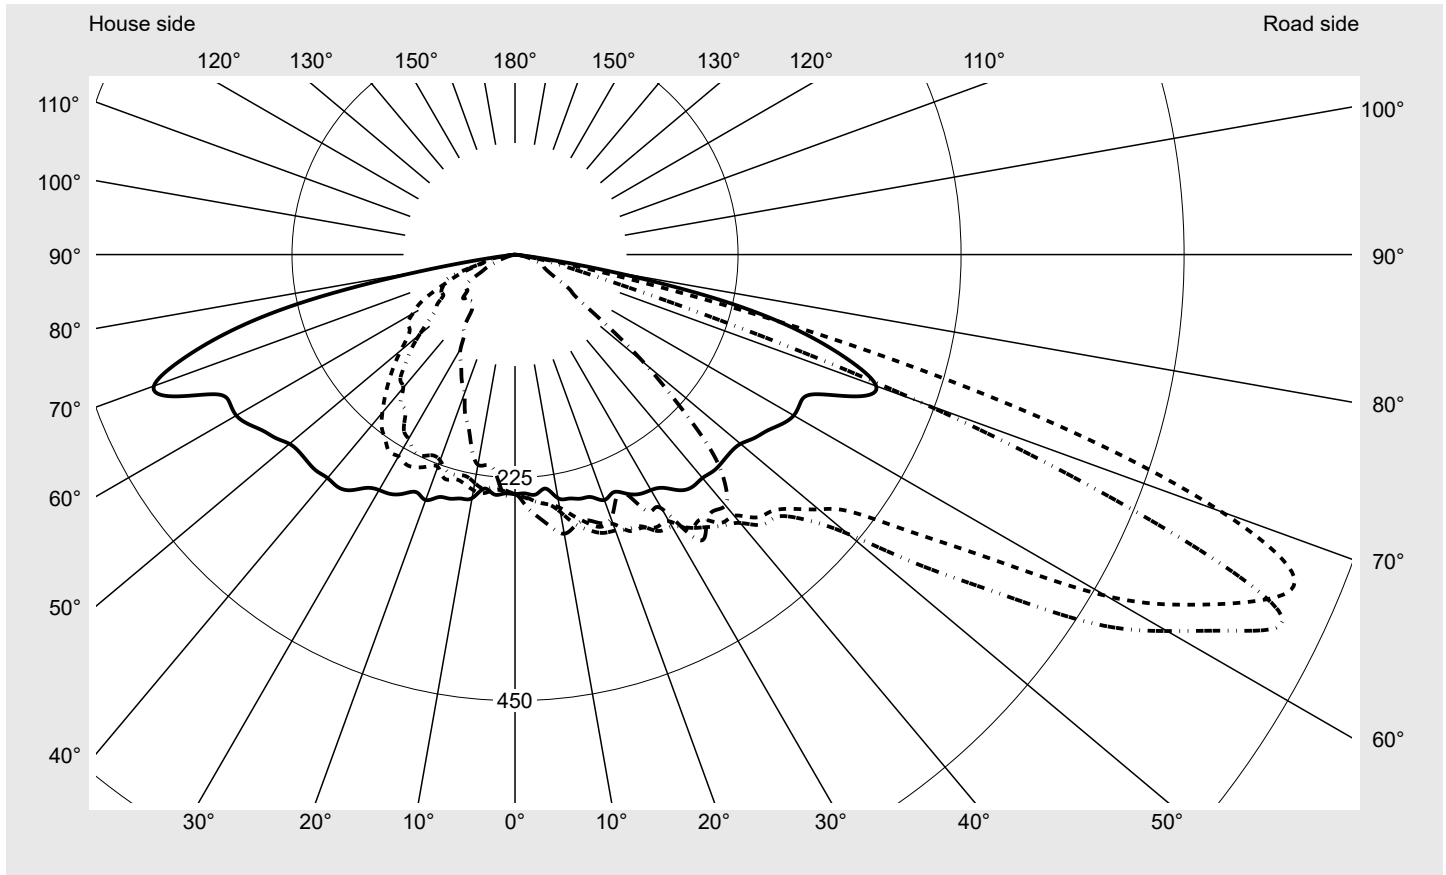

Photometric test report

Family
Streetlight 21 micro easy LED

Order number: 5XE5C37N08CB
EAN: 4058352896990

LP number
59081_1138

Version post-top or side-entry mounting, NEMA 7 pin (DALI)
Optic asymmetric, wide distribution (ST0.8a)
Cover toughened safety glass
Lamps LED 3000 K | CRI ≥ 70
Controlgear ECG-DALI Plus
Rated values Net luminous flux = 2290 lm
 Power consumption = 15.8 W
 Luminous efficacy = 144.9 lm/W

serial
documentation
16.06.2023

sitEco

Luminous intensity in cd/klm

C180-0

C200-20

C205-25

C270-90

Imax: 851 cd/klm

Luminaire output ratios

Eta	100.0%
Eta 0° - 90°	100.0%
Eta 90° - 180°	0.0%

Luminous intensity class acc. to EN13201-2

Class:	G3
Imax 70°	826.1
Imax 80°	99.6
Imax 90°	0.0
Imax >90°	0.0
Imax >95°	0.0

Measurement conditions

DIN EN 13032 and DIN 5032

Photometric test report

Family Streetlight 21 micro easy LED	Order number: 5XE5C37N08CB EAN: 4058352896990	LP number 59081_1138
--	--	--------------------------------

Envelope curve in cd/klm **KMK 67.5°** **KMK 65°** **KMK 62.5°** **KMK 60°** **siteco**