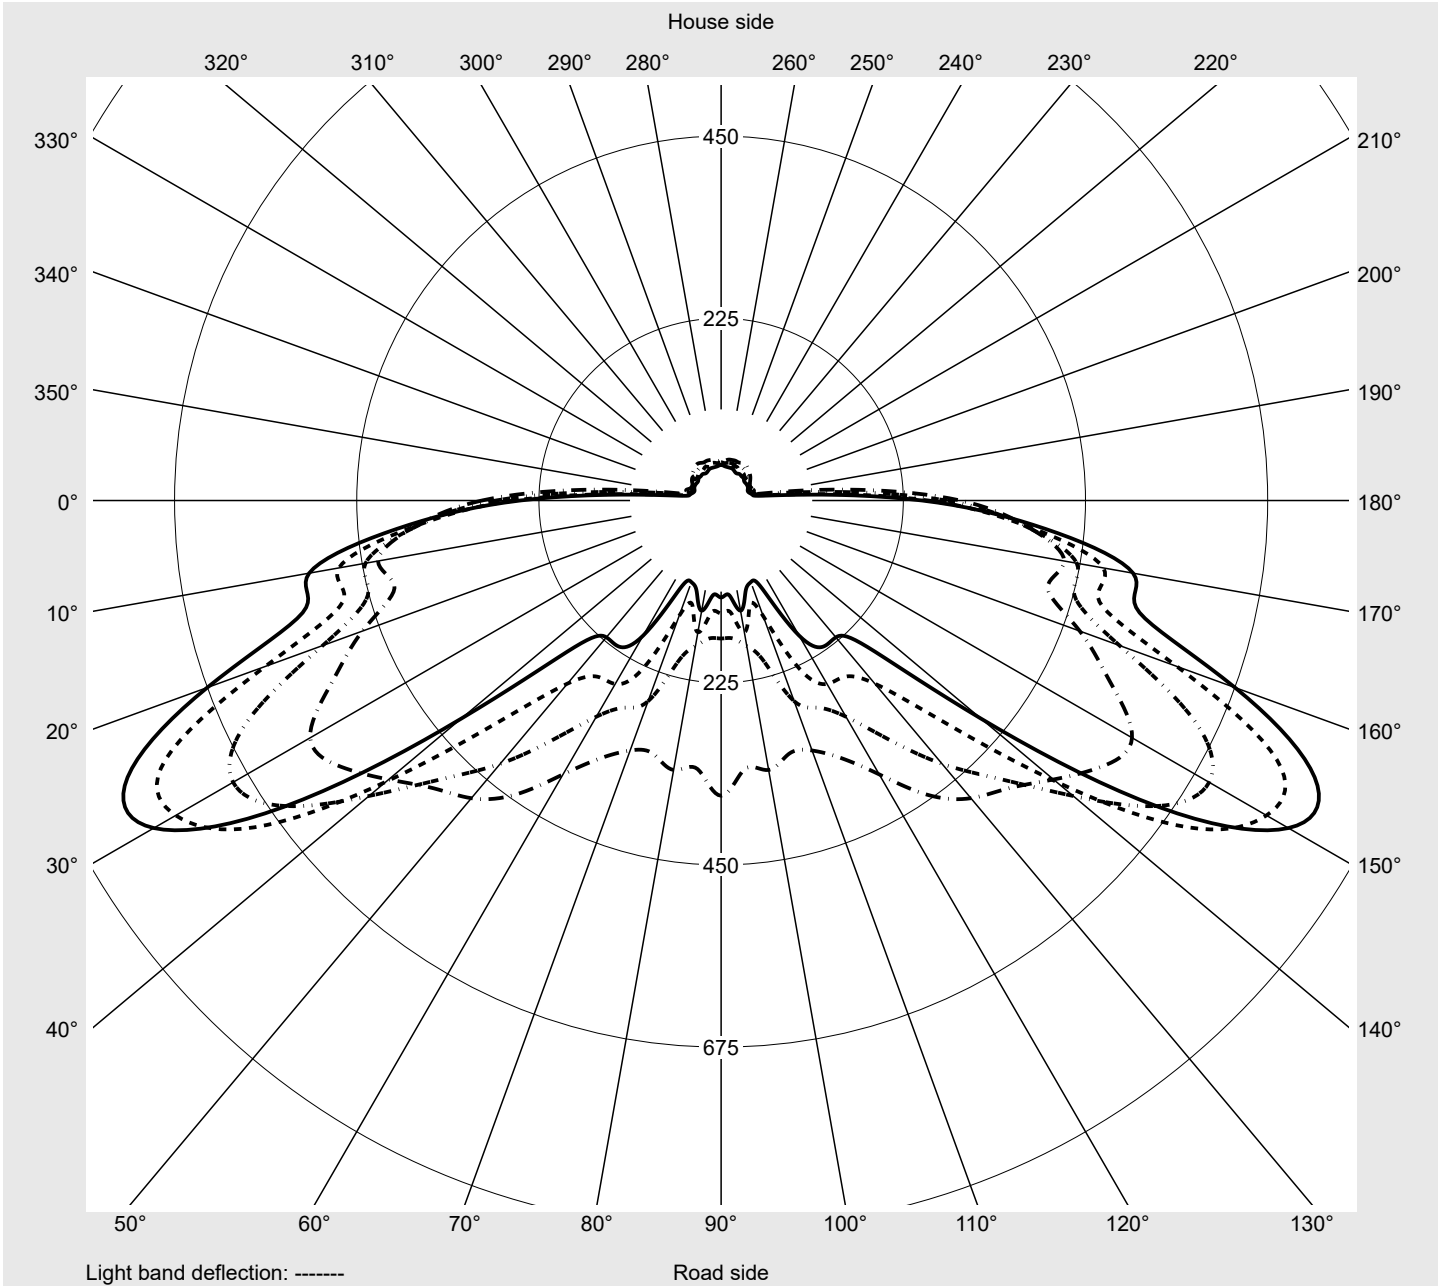

Photometric test report

Family Streetlight 21 midi easy LED	Order number: 5XE7E33A08LB EAN: 4058352731253	LP number 59077_471
	Version post-top or side-entry mounting Optic asymmetric, wide distribution (STW1.0a) Cover toughened safety glass Lamps LED 3000 K CRI ≥ 70 Controlgear ECG DIM Rated values Net luminous flux = 14340 lm Power consumption = 98.3 W Luminous efficacy = 145.9 lm/W	serial documentation 15.07.2022

Luminous intensity in cd/klm C180-0 C210-30 C215-35 C270-90 **Imax: 809 cd/klm**

Luminaire output ratios	
Eta	100.0%
Eta 0° - 90°	100.0%
Eta 90° - 180°	0.0%

Luminous intensity class acc. to EN13201-2	
Class:	G4
Imax 70°	498.7
Imax 80°	32.8
Imax 90°	0.0
Imax >90°	0.0
Imax >95°	0.0

Measurement conditions
DIN EN 13032 and DIN 5032

Photometric test report

Family Streetlight 21 midi easy LED	Order number: 5XE7E33A08LB EAN: 4058352731253	LP number 59077_471
------------------------------------------------------	----------------------------------------------------------------	--------------------------------------

Envelope curve in cd/klm **KMK 62.5°** **KMK 60°** **KMK 57.5°** **KMK 55°** **siteco**

Photometric test report

Family Streetlight 21 midi easy LED	Order number: 5XE7E33A08LB EAN: 4058352731253	LP number 59077_471
Table of values for luminous intensities		Maximum luminous intensity
		siteco