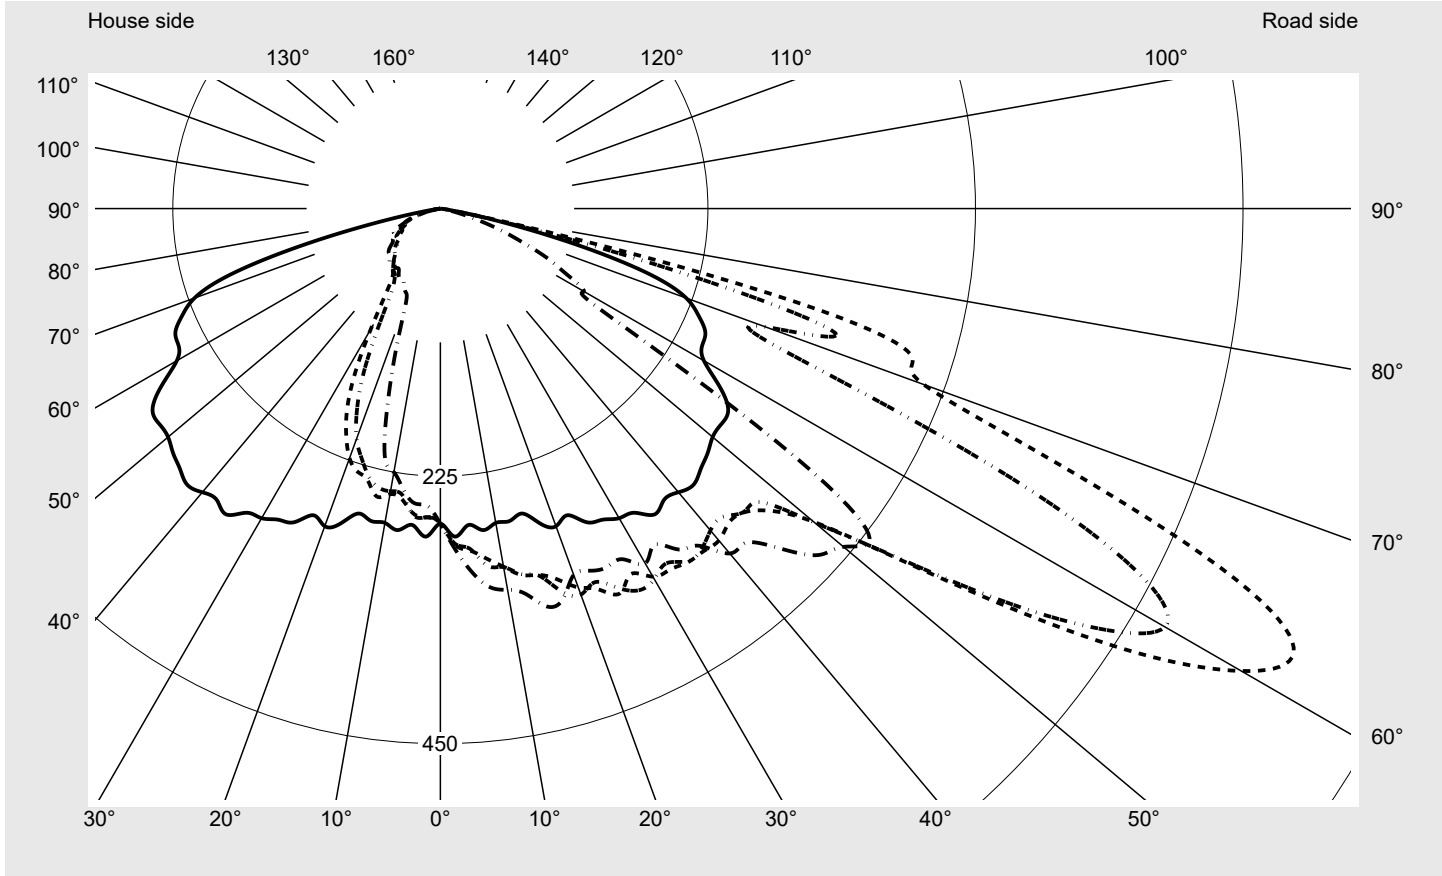

Photometric test report

Family Streetlight 21 midi easy LED	Order number: 5XE7E33A08LB EAN: 4058352731253	LP number 59077_471
	Version post-top or side-entry mounting Optic asymmetric, wide distribution (STW1.0a) Cover toughened safety glass Lamps LED 3000 K CRI ≥ 70 Controlgear ECG DIM Rated values Net luminous flux = 14340 lm Power consumption = 98.3 W Luminous efficacy = 145.9 lm/W	serial documentation 15.07.2022

Luminous intensity in cd/klm C180-0 C210-30 C215-35 C270-90 **Imax: 809 cd/klm**

Luminaire output ratios	
Eta	100.0%
Eta 0° - 90°	100.0%
Eta 90° - 180°	0.0%

Luminous intensity class acc. to EN13201-2	
Class:	G4
Imax 70°	498.7
Imax 80°	32.8
Imax 90°	0.0
Imax >90°	0.0
Imax >95°	0.0

Envelope curve in cd/klm **KMK 62.5°** **KMK 60°** **KMK 57.5°** **KMK 55°** **siteco**

Photometric test report

Family Streetlight 21 midi easy LED	Order number: 5XE7E33A08LB EAN: 4058352731253	LP number 59077_471
Table of values for luminous intensities		Maximum luminous intensity
		siteco