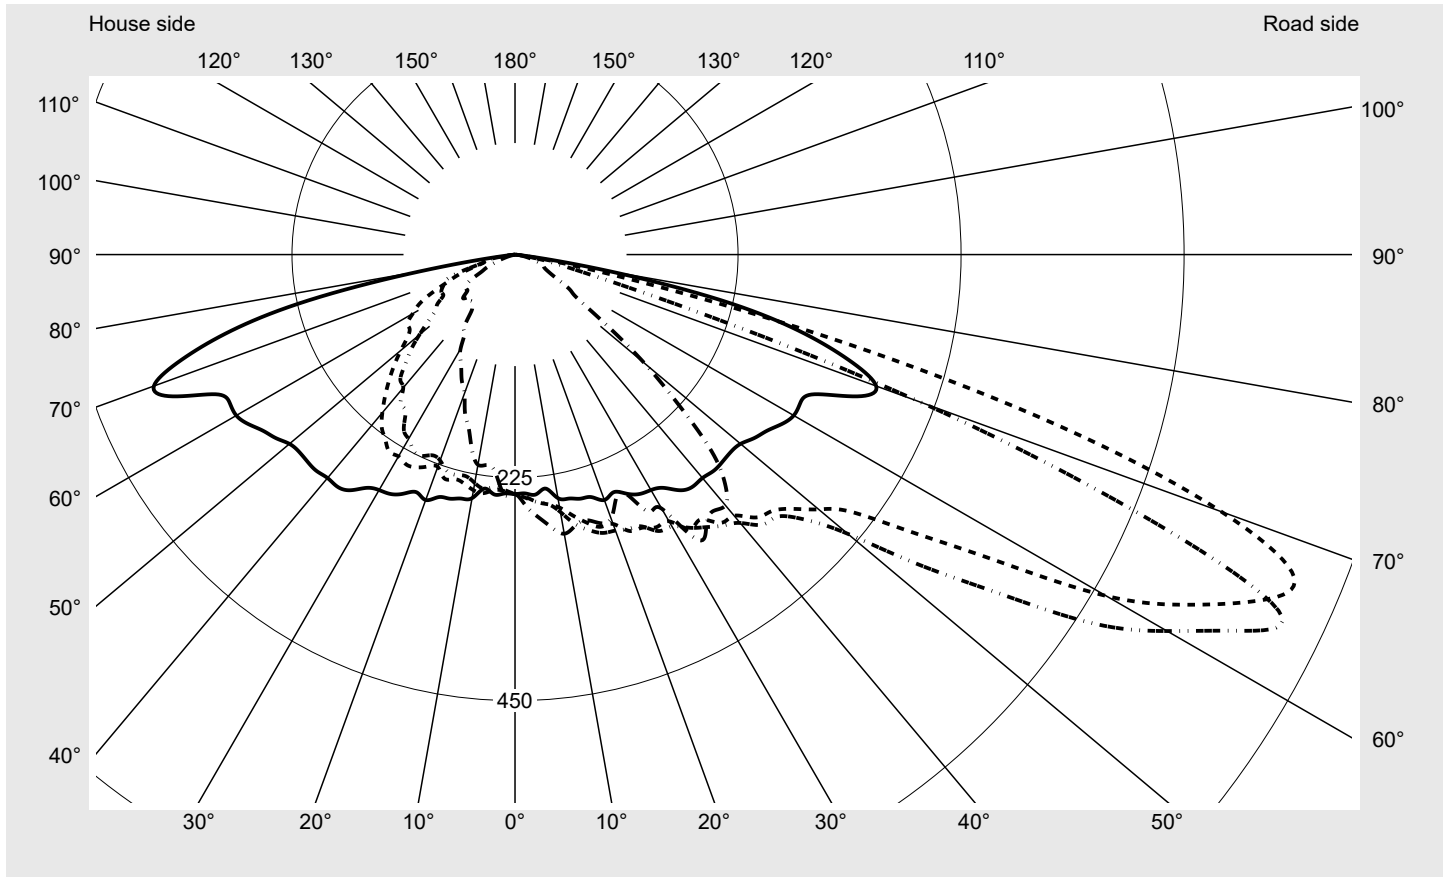

Photometric test report

Family
Streetlight 21 midi easy LED

Order number: 5XE7C33A08LB
EAN: 4058352730904

LP number
59081_479

Version post-top or side-entry mounting
Optic asymmetric, wide distribution (ST0.8a)
Cover toughened safety glass
Lamps LED 3000 K | CRI ≥ 70
Controlgear ECG DIM
Rated values Net luminous flux = 14340 lm
 Power consumption = 98.3 W
 Luminous efficacy = 145.9 lm/W

serial
documentation
15.07.2022

sitEco

Luminous intensity in cd/klm

C180-0

C200-20

C205-25

C270-90

Imax: 851 cd/klm

Luminaire output ratios

Eta	100.0%
Eta 0° - 90°	100.0%
Eta 90° - 180°	0.0%

Luminous intensity class acc. to EN13201-2

Class:	G3
Imax 70°	826.1
Imax 80°	99.6
Imax 90°	0.0
Imax >90°	0.0
Imax >95°	0.0

Measurement conditions