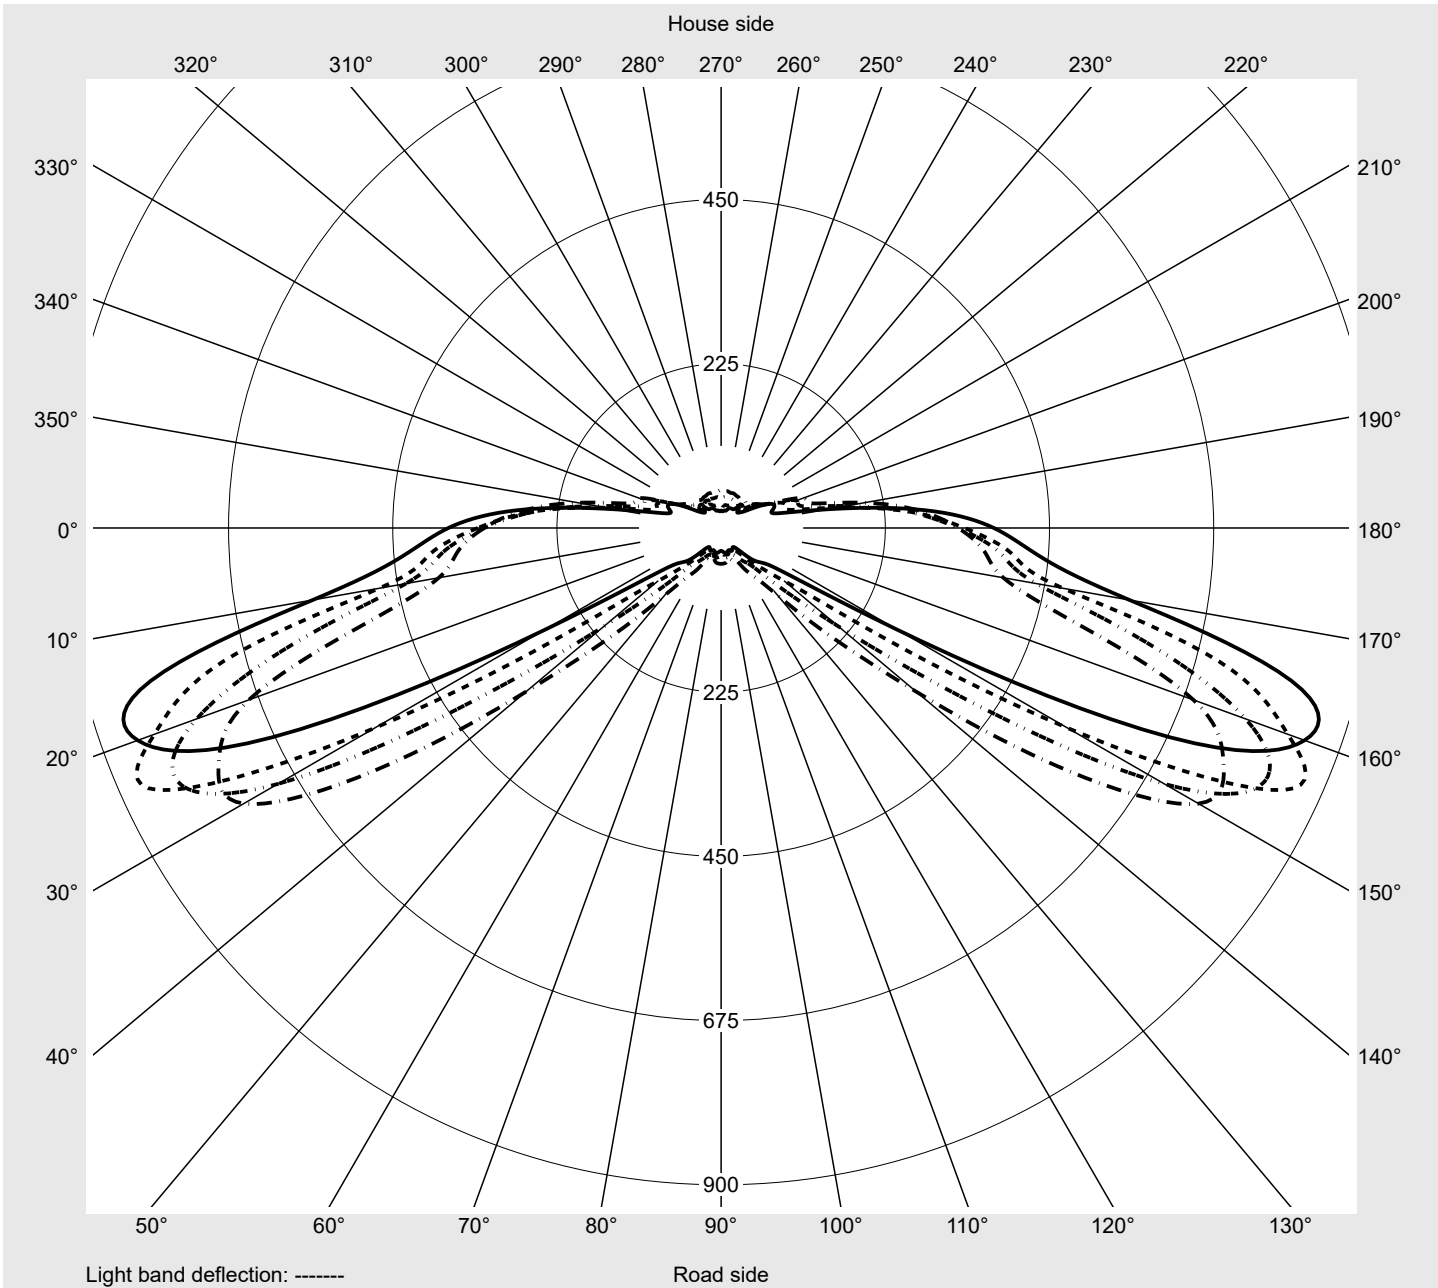

Photometric test report

Family
Streetlight 21 midi easy LED

Order number: 5XE7C33A08LB
EAN: 4058352730904

LP number
59081_479

Version post-top or side-entry mounting
Optic asymmetric, wide distribution (ST0.8a)
Cover toughened safety glass
Lamps LED 3000 K | CRI ≥ 70
Controlgear ECG DIM
Rated values Net luminous flux = 14340 lm
 Power consumption = 98.3 W
 Luminous efficacy = 145.9 lm/W

serial
documentation
15.07.2022

sitEco

Luminous intensity in cd/klm

C180-0

C200-20

C205-25

C270-90

Imax: 851 cd/klm

Luminaire output ratios

Eta	100.0%
Eta 0° - 90°	100.0%
Eta 90° - 180°	0.0%

Luminous intensity class acc. to EN13201-2

Class:	G3
Imax 70°	826.1
Imax 80°	99.6
Imax 90°	0.0
Imax >90°	0.0
Imax >95°	0.0

Measurement conditions

DIN EN 13032 and DIN 5032

Photometric test report

Family Streetlight 21 midi easy LED	Order number: 5XE7C33A08LB EAN: 4058352730904	LP number 59081_479
---	--	-------------------------------

Envelope curve in cd/klm **KMK 67.5°** **KMK 65°** **KMK 62.5°** **KMK 60°** **siteco**