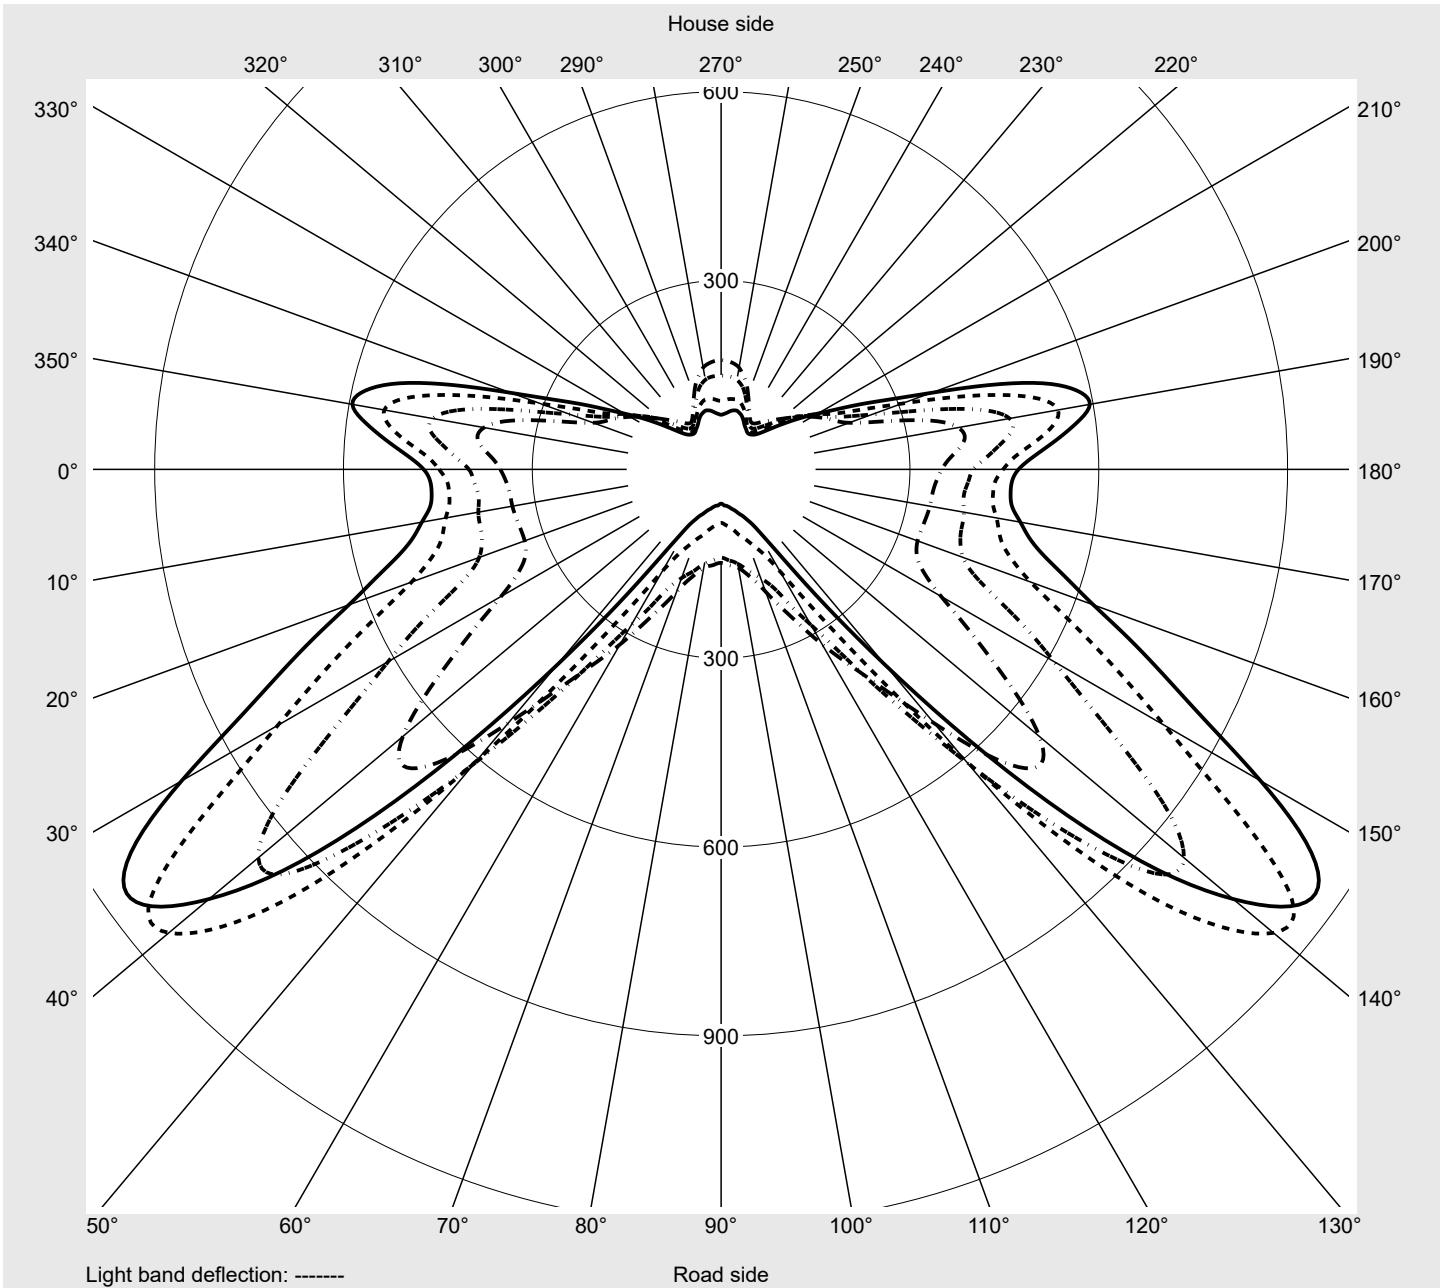

Photometric test report

Family Streetlight 21 mini easy LED	Order number: 5XE6P43A08HB EAN: 4058352730737	LP number 59337_209
	Version post-top or side-entry mounting Optic asymmetric, wide distribution (ST1.5a) Cover toughened safety glass Lamps LED 4000 K CRI ≥ 70 Controlgear ECG DIM Rated values Net luminous flux = 9260 lm Power consumption = 66.0 W Luminous efficacy = 140.3 lm/W	serial documentation 18.07.2022

Luminous intensity in cd/klm
C180-0
C215-35
C217,5-37,5
C270-90
Imax: 1158 cd/klm

Luminaire output ratios	
Eta	100.0%
Eta 0° - 90°	100.0%
Eta 90° - 180°	0.0%

Luminous intensity class acc. to EN13201-2	
Class:	---
Imax 70°	798.1
Imax 80°	214.2
Imax 90°	0.0
Imax >90°	0.0
Imax >95°	0.0

Measurement conditions
 DIN EN 13032 and DIN 5032

Photometric test report

Family Streetlight 21 mini easy LED	Order number: 5XE6P43A08HB EAN: 4058352730737	LP number 59337_209
---	--	-------------------------------

Envelope curve in cd/klm **KMK 65°** **KMK 62,5°** **KMK 60°** **KMK 57,5°** **siteco**

Photometric test report

Family Streetlight 21 mini easy LED	Order number: 5XE6P43A08HB EAN: 4058352730737	LP number 59337_209
Table of values for luminous intensities		Maximum luminous intensity
		siteco