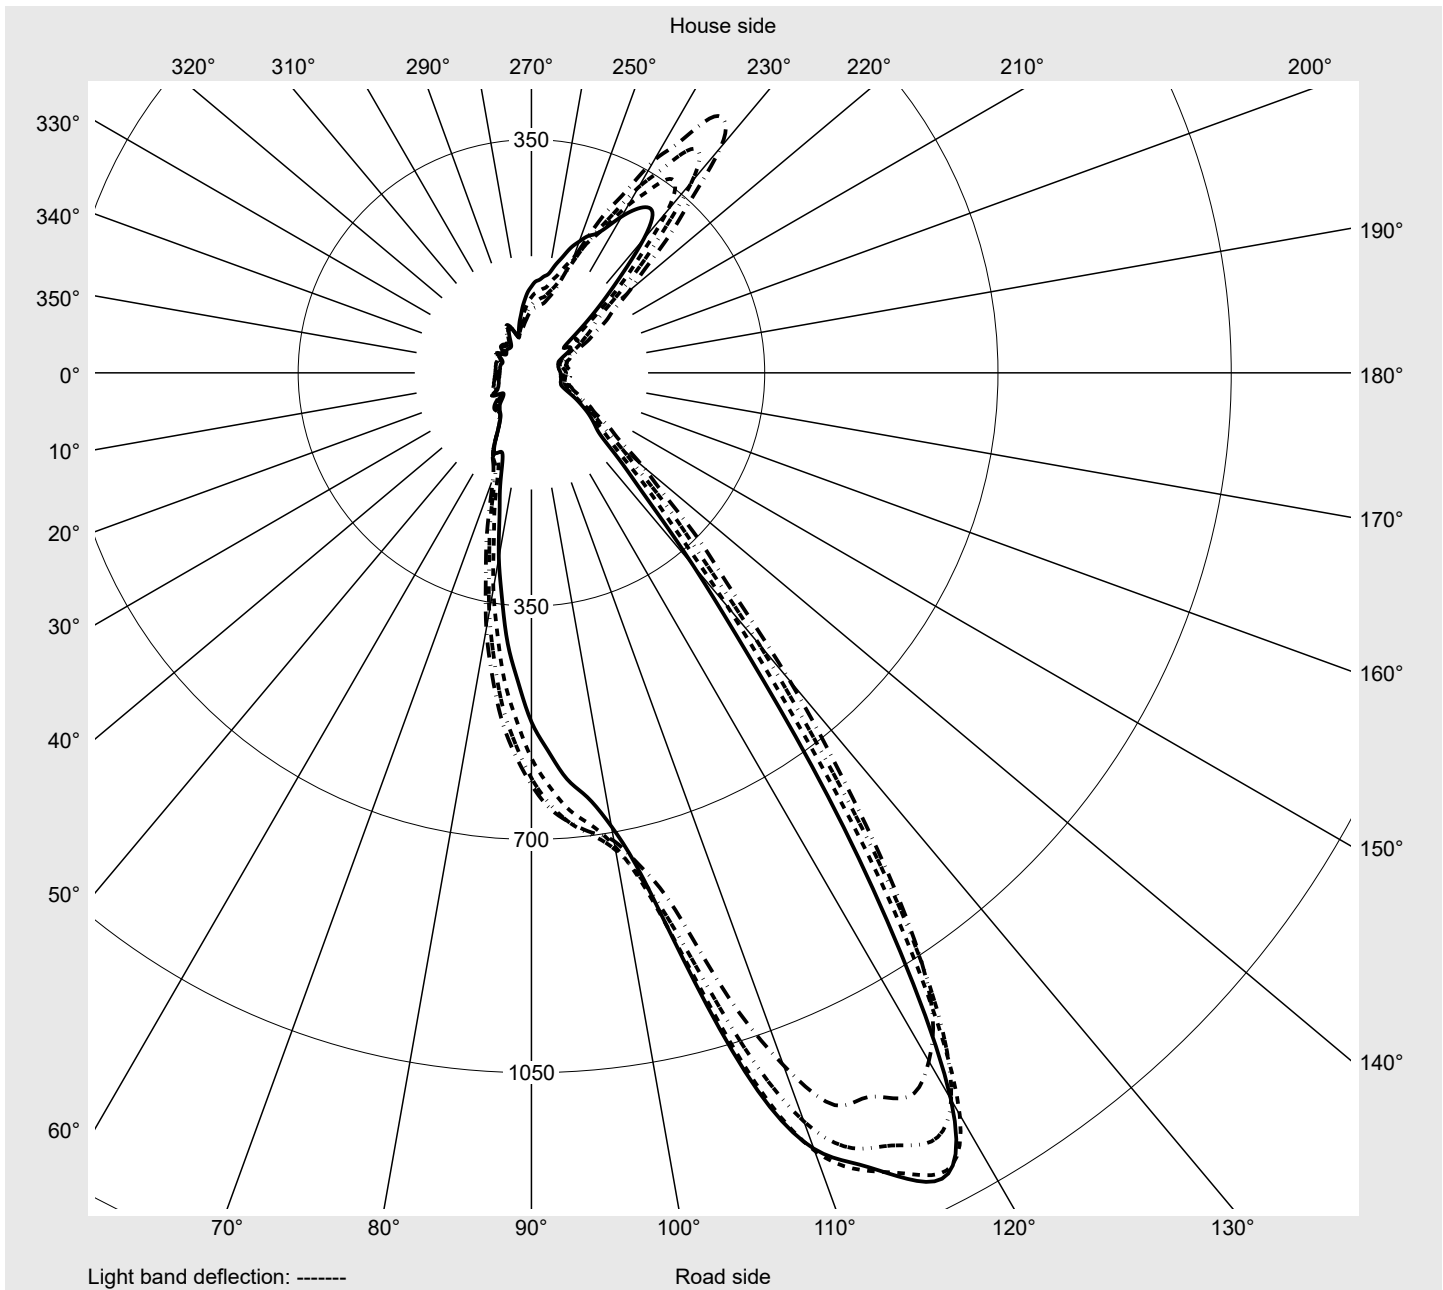

Photometric test report

Family Streetlight 21 mini easy LED	Order number: 5XE6F43A08HB EAN: 4058352730638	LP number 59110_305
	Version post-top or side-entry mounting Optic pedestrian crossing, asymmetric left distribution (PC-L) Cover toughened safety glass Lamps LED 4000 K CRI ≥ 70 Controlgear ECG DIM Rated values Net luminous flux = 8590 lm Power consumption = 66.0 W Luminous efficacy = 130.2 lm/W	serial documentation 18.07.2022

Measurement conditions
DIN EN 13032 and DIN 5032

Photometric test report

Family Streetlight 21 mini easy LED	Order number: 5XE6F43A08HB EAN: 4058352730638	LP number 59110_305
--	--	--------------------------------------

Envelope curve in cd/klm

KMK 60°
KMK 59°
KMK 58°
KMK 57°

siteco

Photometric test report

Family Streetlight 21 mini easy LED	Order number: 5XE6F43A08HB EAN: 4058352730638	LP number 59110_305
Table of values for luminous intensities		Maximum luminous intensity
		siteco