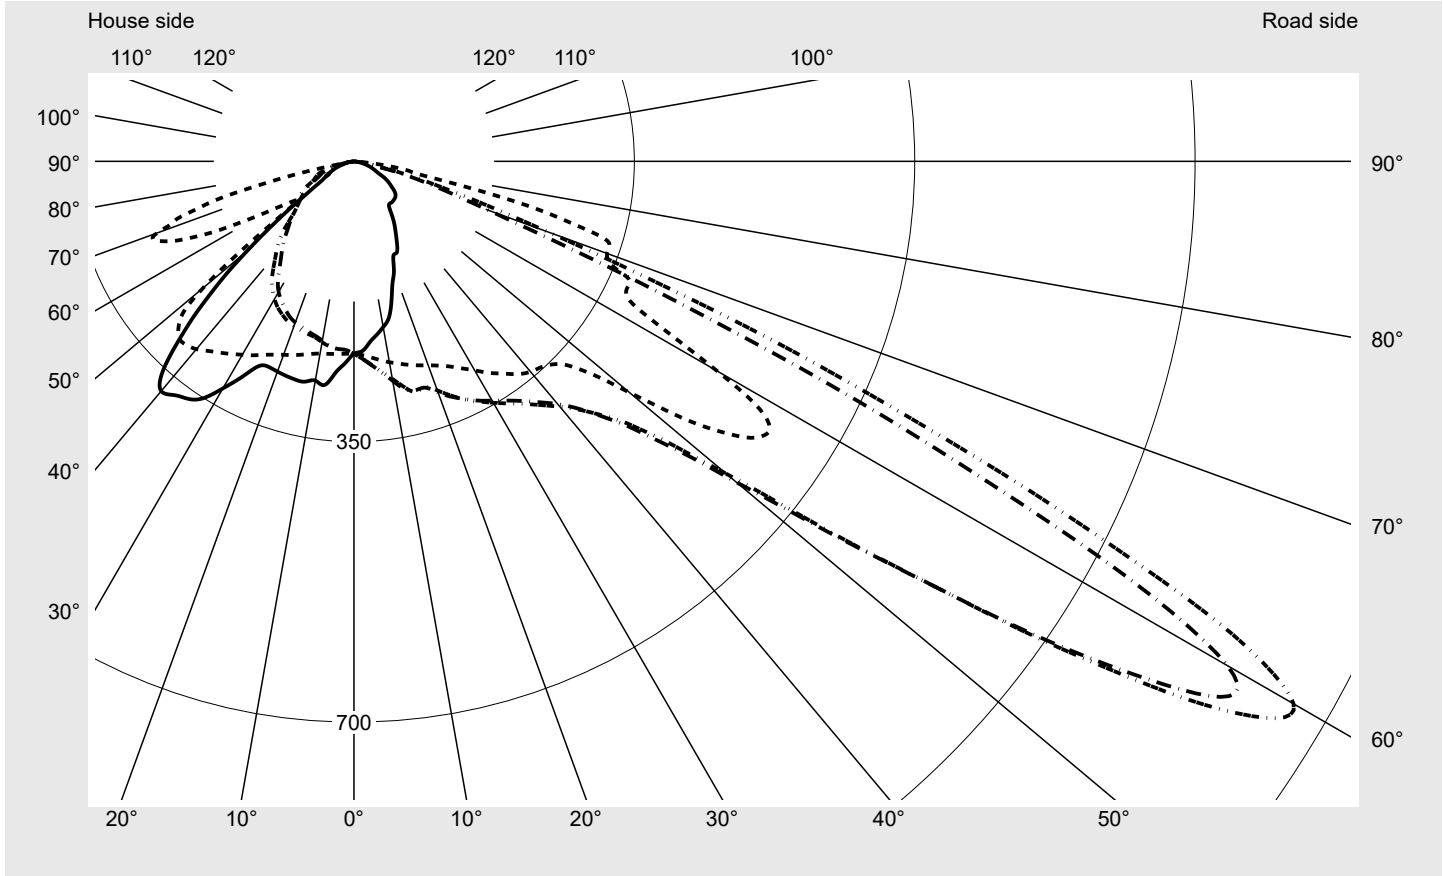

Photometric test report

Family Streetlight 21 mini easy LED	Order number: 5XE6F43A08HB EAN: 4058352730638	LP number 59110_305
	Version post-top or side-entry mounting Optic pedestrian crossing, asymmetric left distribution (PC-L) Cover toughened safety glass Lamps LED 4000 K CRI ≥ 70 Controlgear ECG DIM Rated values Net luminous flux = 8590 lm Power consumption = 66.0 W Luminous efficacy = 130.2 lm/W	serial documentation 18.07.2022

Luminous intensity in cd/klm C180-0 C270-90 C297,5-117,5 C300-120 **Imax: 1354 cd/klm**

Luminaire output ratios	
Eta	100.0%
Eta 0° - 90°	100.0%
Eta 90° - 180°	0.0%

Luminous intensity class acc. to EN13201-2	
Class:	G3
Imax 70°	751.7
Imax 80°	80.9
Imax 90°	0.0
Imax >90°	0.0
Imax >95°	0.0