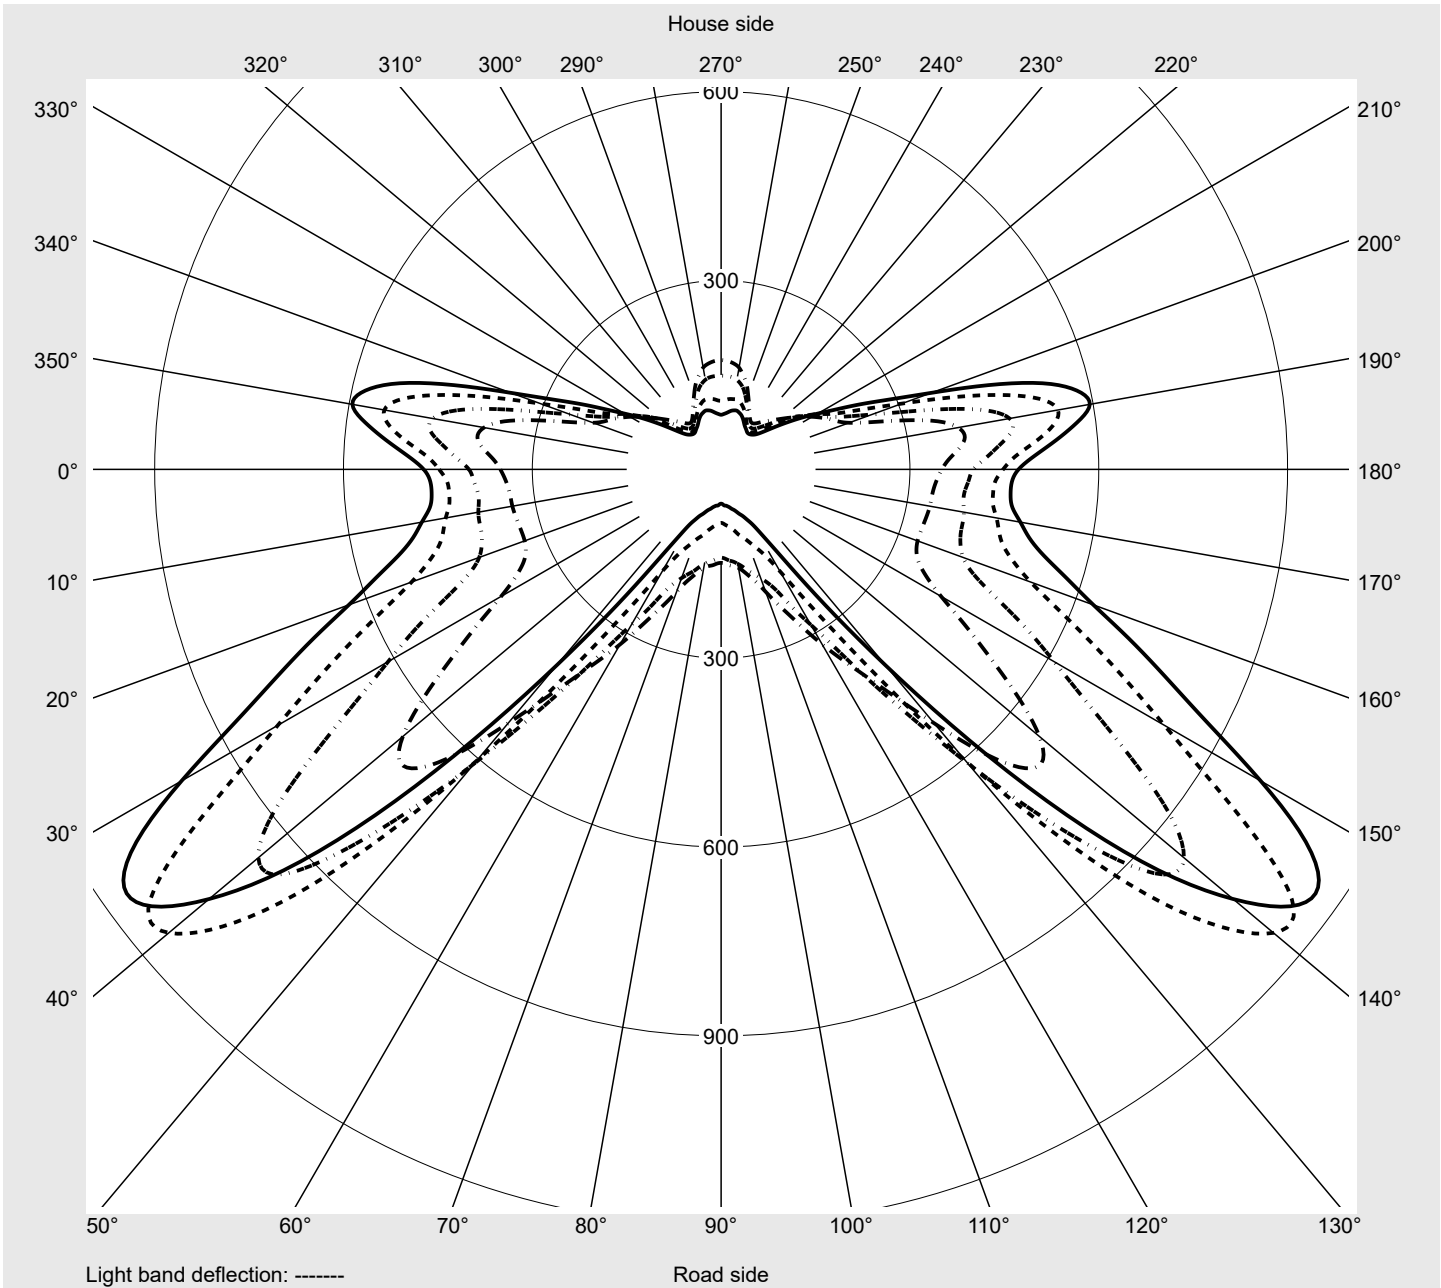

Photometric test report

Family Streetlight 21 midi LED	Order number: 5XE3P31G08MB EAN: 4058352729939	LP number 59337_7
	Version post-top or side-entry mounting Optic asymmetric, wide distribution (ST1.5a) Cover toughened safety glass Lamps LED 3000 K CRI ≥ 70 Controlgear ECG SITECO iQ Rated values Net luminous flux = 19170 lm Power consumption = 146.7 W Luminous efficacy = 130.7 lm/W	serial documentation 18.07.2022

Luminous intensity in cd/klm
C180-0
C215-35
C217,5-37,5
C270-90
Imax: 1158 cd/klm

Luminaire output ratios	
Eta	100.0%
Eta 0° - 90°	100.0%
Eta 90° - 180°	0.0%

Luminous intensity class acc. to EN13201-2	
Class:	---
Imax 70°	798.1
Imax 80°	214.2
Imax 90°	0.0
Imax >90°	0.0
Imax >95°	0.0

Measurement conditions
 DIN EN 13032 and DIN 5032

Photometric test report

Family Streetlight 21 midi LED	Order number: 5XE3P31G08MB EAN: 4058352729939	LP number 59337_7
--	--	-----------------------------

Envelope curve in cd/klm **KMK 65°** **KMK 62.5°** **KMK 60°** **KMK 57.5°** **siteco**

Photometric test report

Family Streetlight 21 midi LED	Order number: 5XE3P31G08MB EAN: 4058352729939	LP number 59337_7
---	--	------------------------------------