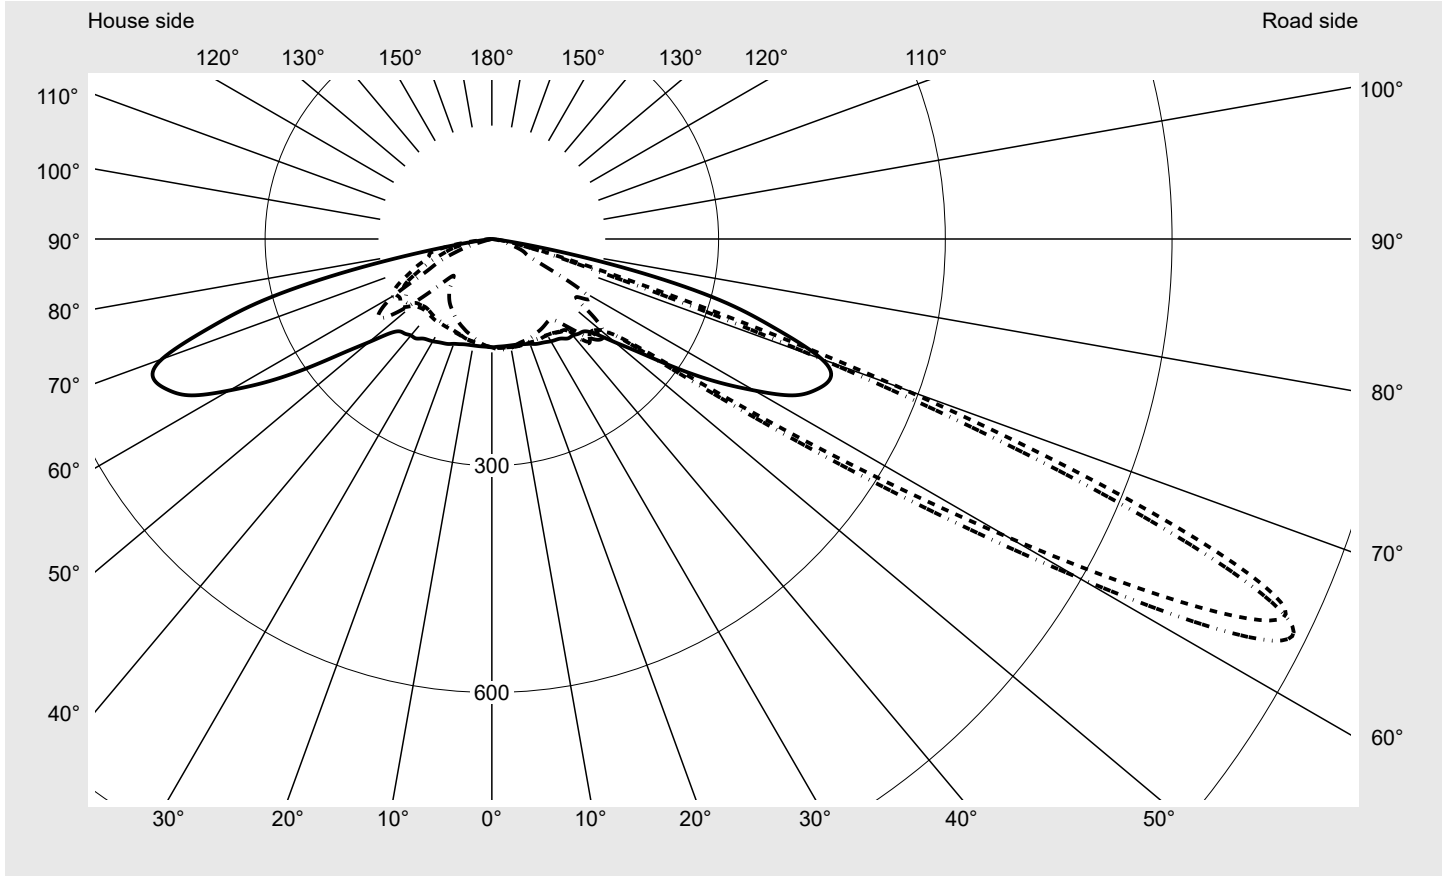

Photometric test report

Family Streetlight 21 midi LED	Order number: 5XE3P31G08MB EAN: 4058352729939	LP number 59337_7
	Version post-top or side-entry mounting Optic asymmetric, wide distribution (ST1.5a) Cover toughened safety glass Lamps LED 3000 K CRI ≥ 70 Controlgear ECG SITECO iQ Rated values Net luminous flux = 19170 lm Power consumption = 146.7 W Luminous efficacy = 130.7 lm/W	serial documentation 18.07.2022

Luminous intensity in cd/klm
C180-0
C215-35
C217,5-37,5
C270-90
Imax: 1158 cd/klm

Luminaire output ratios	
Eta	100.0%
Eta 0° - 90°	100.0%
Eta 90° - 180°	0.0%

Luminous intensity class acc. to EN13201-2	
Class:	---
Imax 70°	798.1
Imax 80°	214.2
Imax 90°	0.0
Imax >90°	0.0
Imax >95°	0.0

Envelope curve in cd/klm **KMK 65°** **KMK 62.5°** **KMK 60°** **KMK 57.5°** **siteco**

Photometric test report

Family Streetlight 21 midi LED	Order number: 5XE3P31G08MB EAN: 4058352729939	LP number 59337_7
---	--	------------------------------------