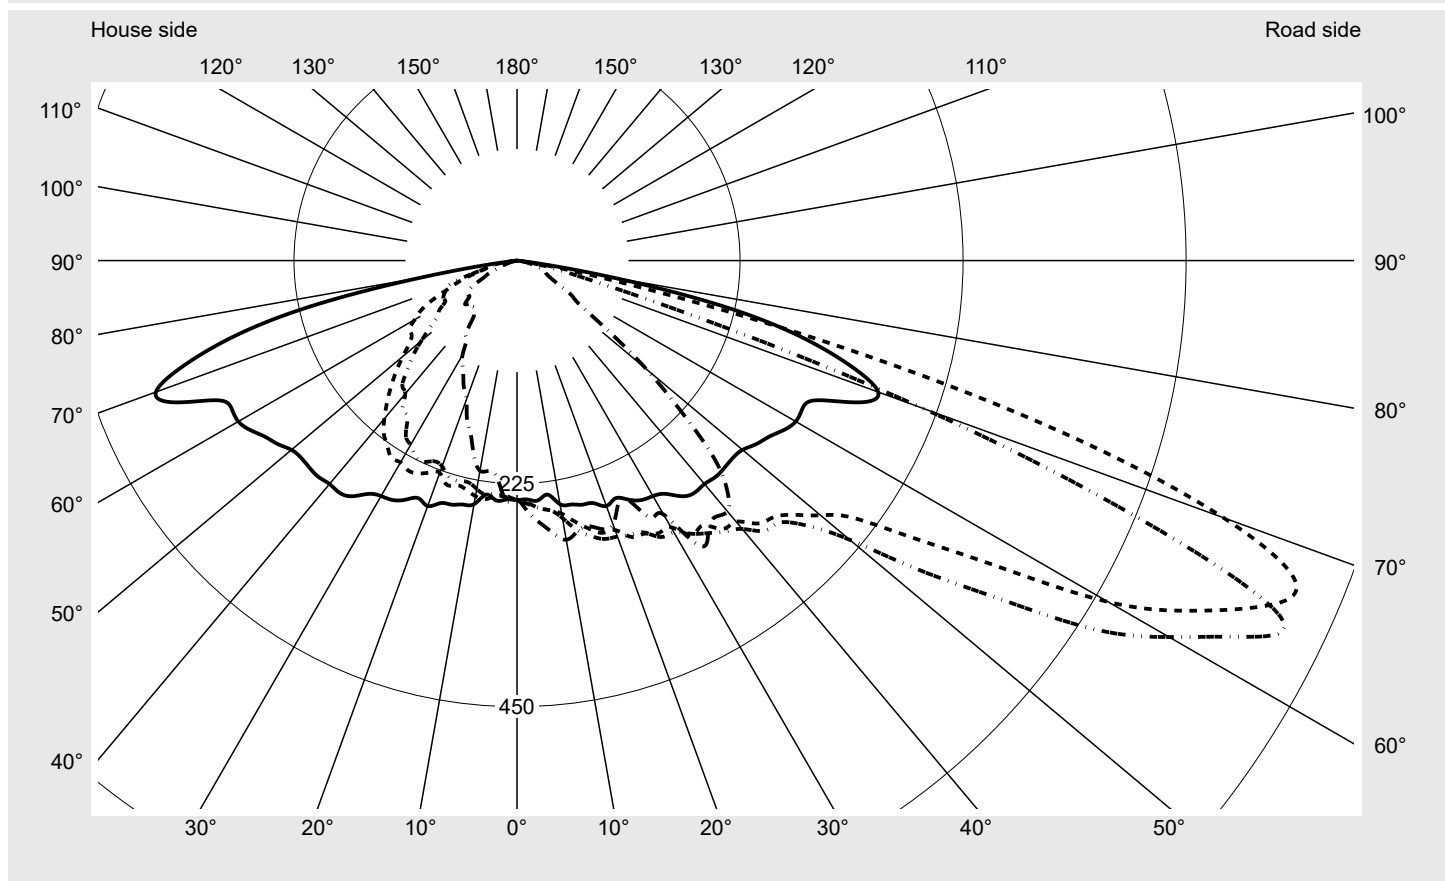

Photometric test report

Family
Streetlight 21 midi LED

Order number: 5XE3C41G08MB
EAN: 4058352727461

LP number
59081_357

Version post-top or side-entry mounting
Optic asymmetric, wide distribution (ST0.8a)
Cover toughened safety glass
Lamps LED 4000 K | CRI ≥ 70
Controlgear ECG SITECO iQ
Rated values Net luminous flux = 20360 lm
Power consumption = 146.7 W
Luminous efficacy = 138.8 lm/W

serial
documentation
15.07.2022

siteco

Luminous intensity in cd/klm

C180-0

C200-20

C205-25

C270-90

Imax: 851 cd/klm

Luminaire output ratios

Eta	100.0%
Eta 0° - 90°	100.0%
Eta 90° - 180°	0.0%

Luminous intensity class acc. to EN13201-2

Class:	G3
Imax 70°	826.1
Imax 80°	99.6
Imax 90°	0.0
Imax >90°	0.0
Imax >95°	0.0

Measurement conditions