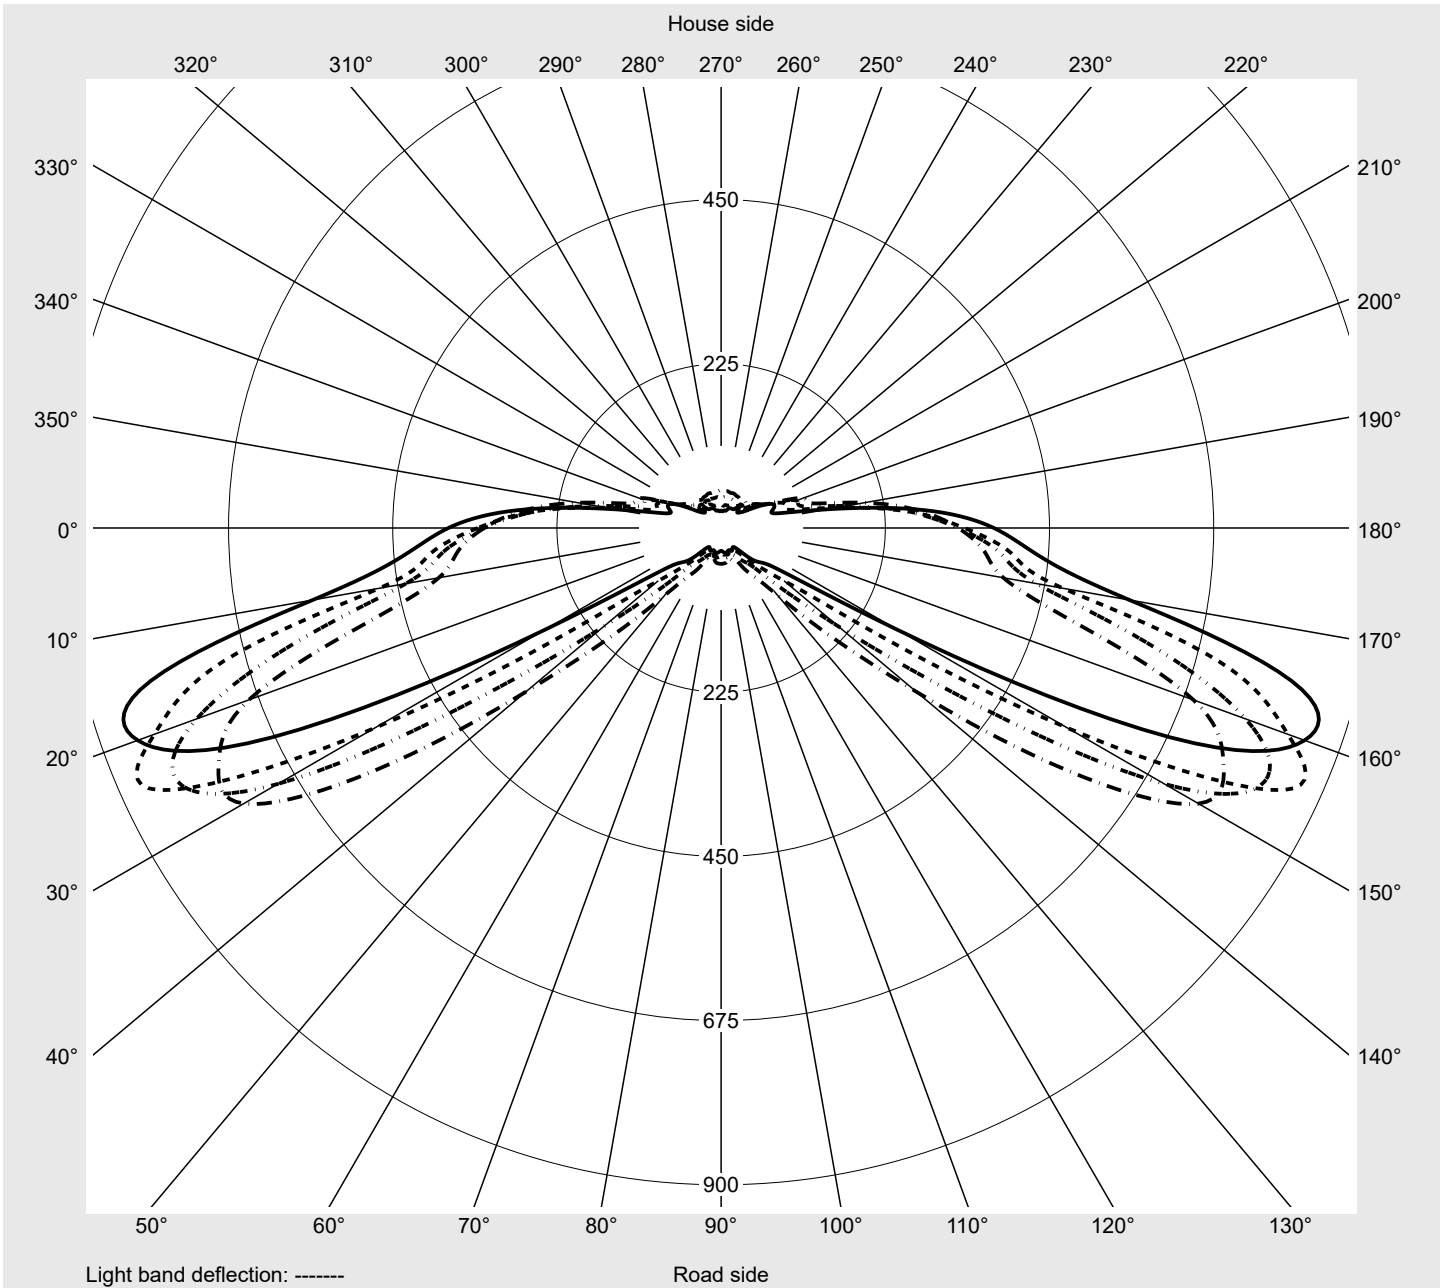

Photometric test report

Family
Streetlight 21 midi LED

Order number: 5XE3C41G08MB
EAN: 4058352727461

LP number
59081_357

Version post-top or side-entry mounting
Optic asymmetric, wide distribution (ST0.8a)
Cover toughened safety glass
Lamps LED 4000 K | CRI ≥ 70
Controlgear ECG SITECO iQ
Rated values Net luminous flux = 20360 lm
Power consumption = 146.7 W
Luminous efficacy = 138.8 lm/W

Luminaire output ratios

Eta	100.0%
Eta 0° - 90°	100.0%
Eta 90° - 180°	0.0%

Luminous intensity class acc. to EN13201-2

Class:	G3
Imax 70°	826.1
Imax 80°	99.6
Imax 90°	0.0
Imax >90°	0.0
Imax >95°	0.0

Measurement conditions

DIN EN 13032 and DIN 5032

Photometric test report

Family Streetlight 21 midi LED	Order number: 5XE3C41G08MB EAN: 4058352727461	LP number 59081_357
--	--	-------------------------------

Envelope curve in cd/klm **KMK 67.5°** **KMK 65°** **KMK 62.5°** **KMK 60°** **siteco**