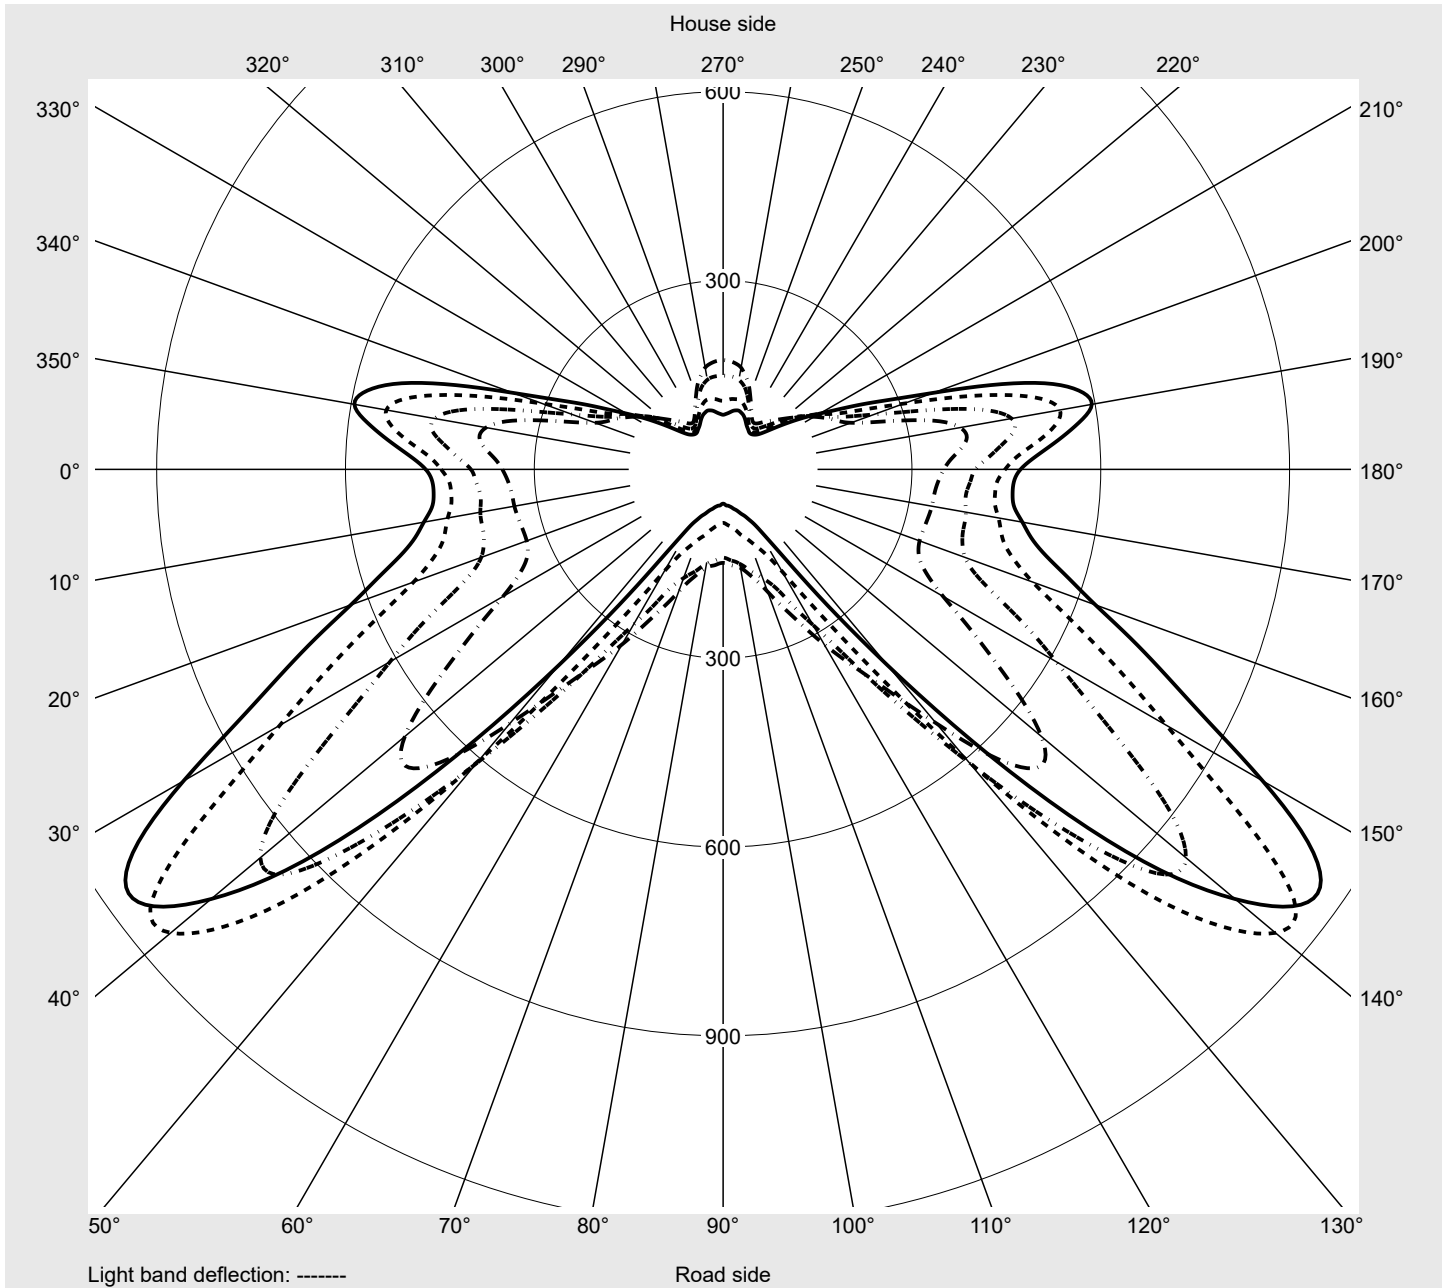

Photometric test report

Family Streetlight 21 mini LED	Order number: 5XE2P41D08GB EAN: 4058352726259	LP number 59337_110
	Version post-top or side-entry mounting Optic asymmetric, wide distribution (ST1.5a) Cover toughened safety glass Lamps LED 4000 K CRI ≥ 70 Controlgear ECG SITECO iQ Rated values Net luminous flux = 5810 lm Power consumption = 37.1 W Luminous efficacy = 156.6 lm/W	serial documentation 18.07.2022

Luminous intensity in cd/klm
C180-0
C215-35
C217,5-37,5
C270-90
Imax: 1158 cd/klm

Luminaire output ratios	
Eta	100.0%
Eta 0° - 90°	100.0%
Eta 90° - 180°	0.0%

Luminous intensity class acc. to EN13201-2	
Class:	---
Imax 70°	798.1
Imax 80°	214.2
Imax 90°	0.0
Imax >90°	0.0
Imax >95°	0.0

Measurement conditions
 DIN EN 13032 and DIN 5032

Photometric test report

Family Streetlight 21 mini LED	Order number: 5XE2P41D08GB EAN: 4058352726259	LP number 59337_110
--	--	-------------------------------

Envelope curve in cd/klm **KMK 65°** **KMK 62.5°** **KMK 60°** **KMK 57.5°** **siteco**

Photometric test report

Family Streetlight 21 mini LED	Order number: 5XE2P41D08GB EAN: 4058352726259	LP number 59337_110
Table of values for luminous intensities		Maximum luminous intensity
		siteco