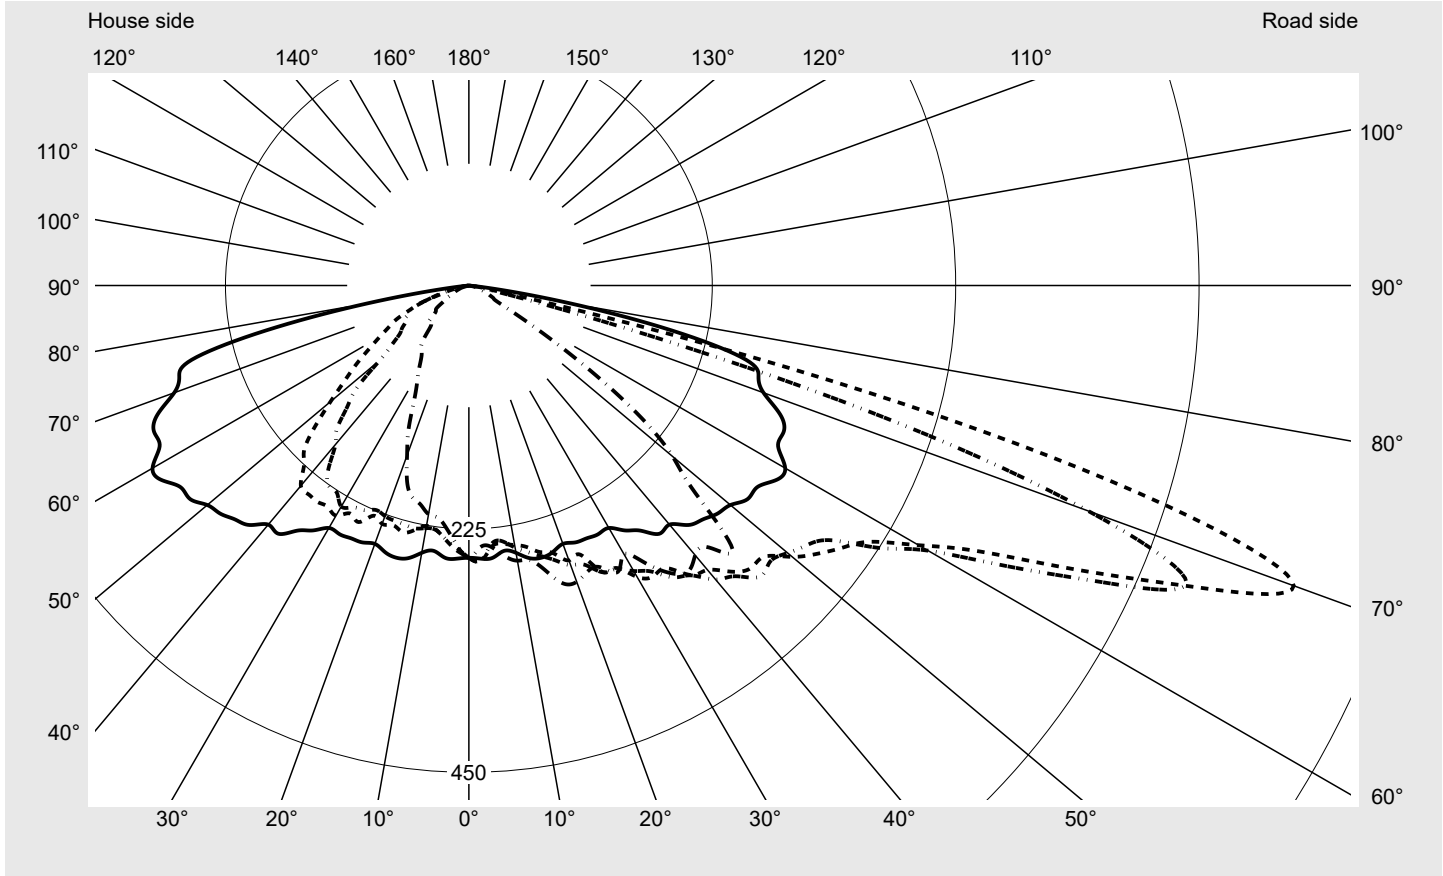

Photometric test report

Family Streetlight 21 micro LED	Order number: 5XE1M33T08DB EAN: 4058352806500	LP number 59152_905
	Version post-top or side-entry mounting, Smart Interface up/down Optic asymmetric, wide distribution (ST1.0a), Back Light Control (BLC)	serial documentation 26.10.2022
	Cover toughened safety glass Lamps LED 3000 K CRI ≥ 70 Controlgear EVG-Smart Interface Rated values Net luminous flux = 4500 lm Power consumption = 39.1 W Luminous efficacy = 115.1 lm/W	

Luminous intensity in cd/klm C180-0 C205-25 C210-30 C270-90 **Imax: 811 cd/klm**

Luminaire output ratios	
Eta	100.0%
Eta 0° - 90°	100.0%
Eta 90° - 180°	0.0%

Luminous intensity class acc. to EN13201-2	
Class:	G3
Imax 70°	811.4
Imax 80°	97.1
Imax 90°	0.0
Imax >90°	0.0
Imax >95°	0.0

Measurement conditions
 DIN EN 13032 and DIN 5032

Photometric test report

Family Streetlight 21 micro LED	Order number: 5XE1M33T08DB EAN: 4058352806500	LP number 59152_905
--	--	--------------------------------------

Envelope curve in cd/klm **KMK 70°** **KMK 67.5°** **KMK 65°** **KMK 62.5°** **siteco**

Photometric test report

Family Streetlight 21 micro LED	Order number: 5XE1M33T08DB EAN: 4058352806500	LP number 59152_905
Table of values for luminous intensities		Maximum luminous intensity
		siteco