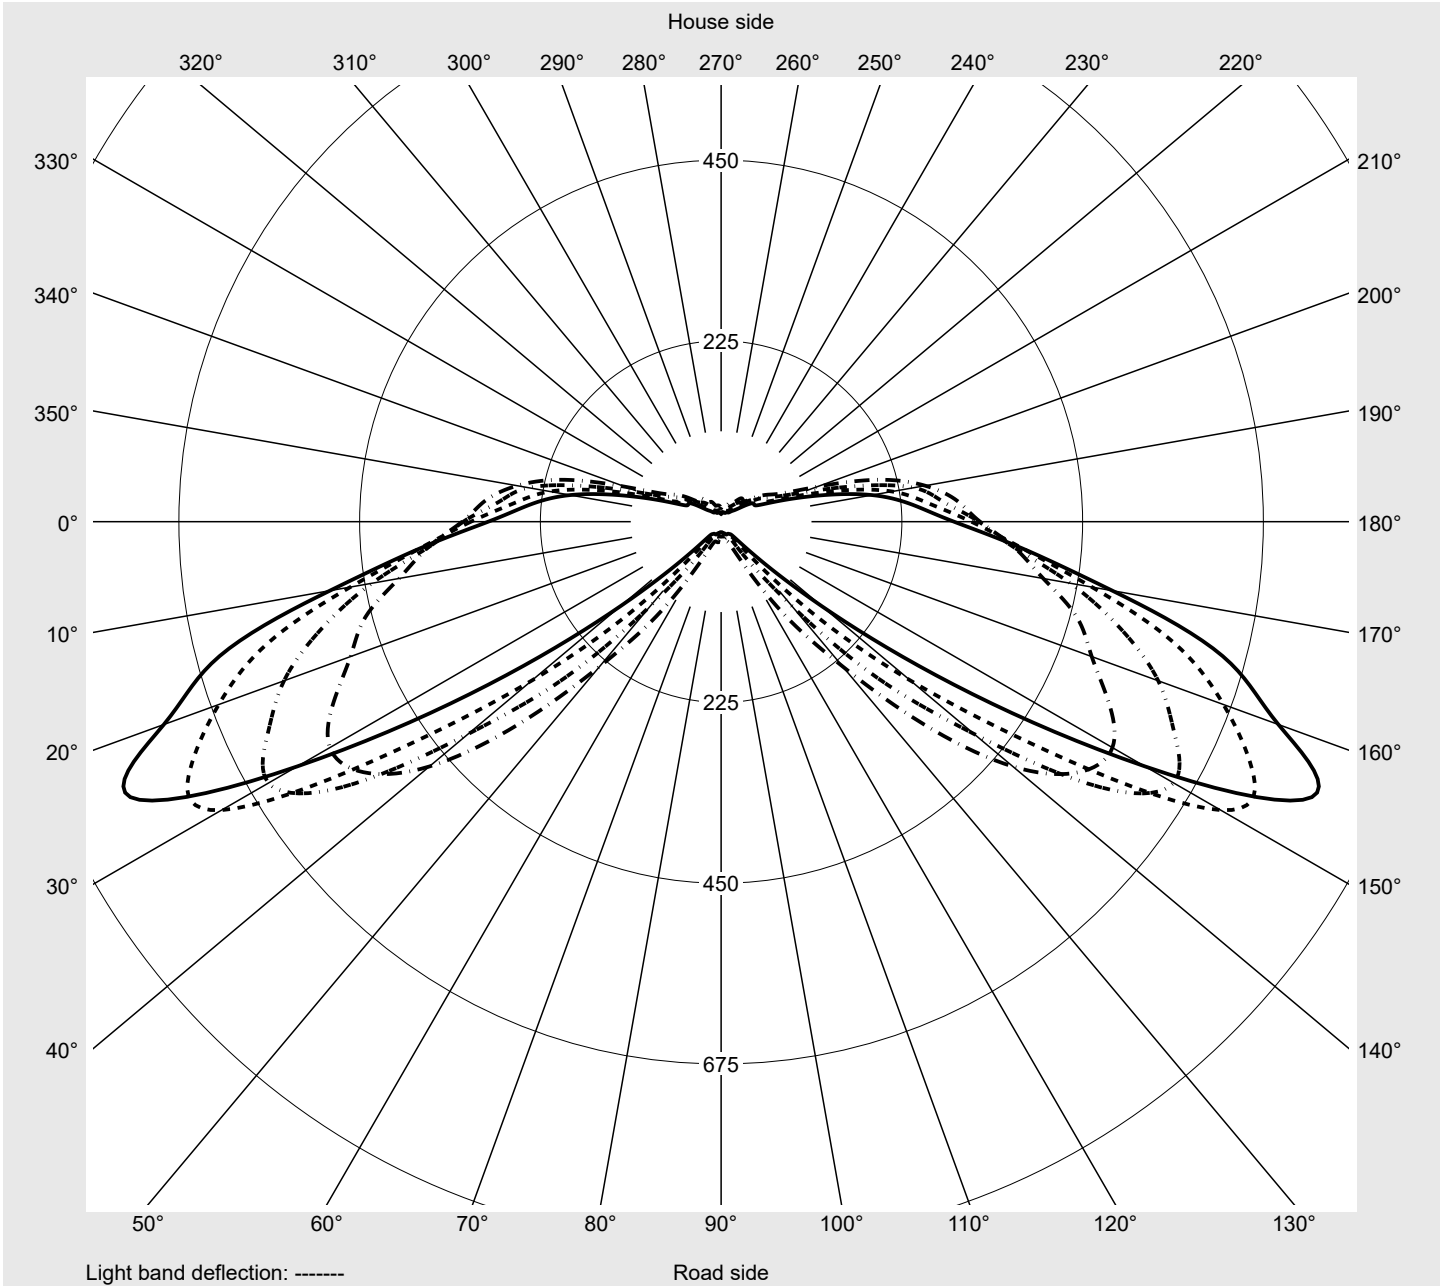

Photometric test report

Family Streetlight 21 micro LED	Order number: 5XE1M33T08DB EAN: 4058352806500	LP number 59152_905
	Version post-top or side-entry mounting, Smart Interface up/down Optic asymmetric, wide distribution (ST1.0a), Back Light Control (BLC)	serial documentation 26.10.2022
	Cover toughened safety glass Lamps LED 3000 K CRI ≥ 70 Controlgear EVG-Smart Interface Rated values Net luminous flux = 4500 lm Power consumption = 39.1 W Luminous efficacy = 115.1 lm/W	

Luminous intensity in cd/klm C180-0 C205-25 C210-30 C270-90 **Imax: 811 cd/klm**

Luminaire output ratios	
Eta	100.0%
Eta 0° - 90°	100.0%
Eta 90° - 180°	0.0%

Luminous intensity class acc. to EN13201-2	
Class:	G3
Imax 70°	811.4
Imax 80°	97.1
Imax 90°	0.0
Imax >90°	0.0
Imax >95°	0.0

Measurement conditions
 DIN EN 13032 and DIN 5032

Photometric test report

Family Streetlight 21 micro LED	Order number: 5XE1M33T08DB EAN: 4058352806500	LP number 59152_905
--	--	--------------------------------------

Envelope curve in cd/klm **KMK 70°** **KMK 67.5°** **KMK 65°** **KMK 62.5°** **siteco**

Photometric test report

Family Streetlight 21 micro LED	Order number: 5XE1M33T08DB EAN: 4058352806500	LP number 59152_905
Table of values for luminous intensities		Maximum luminous intensity
		siteco