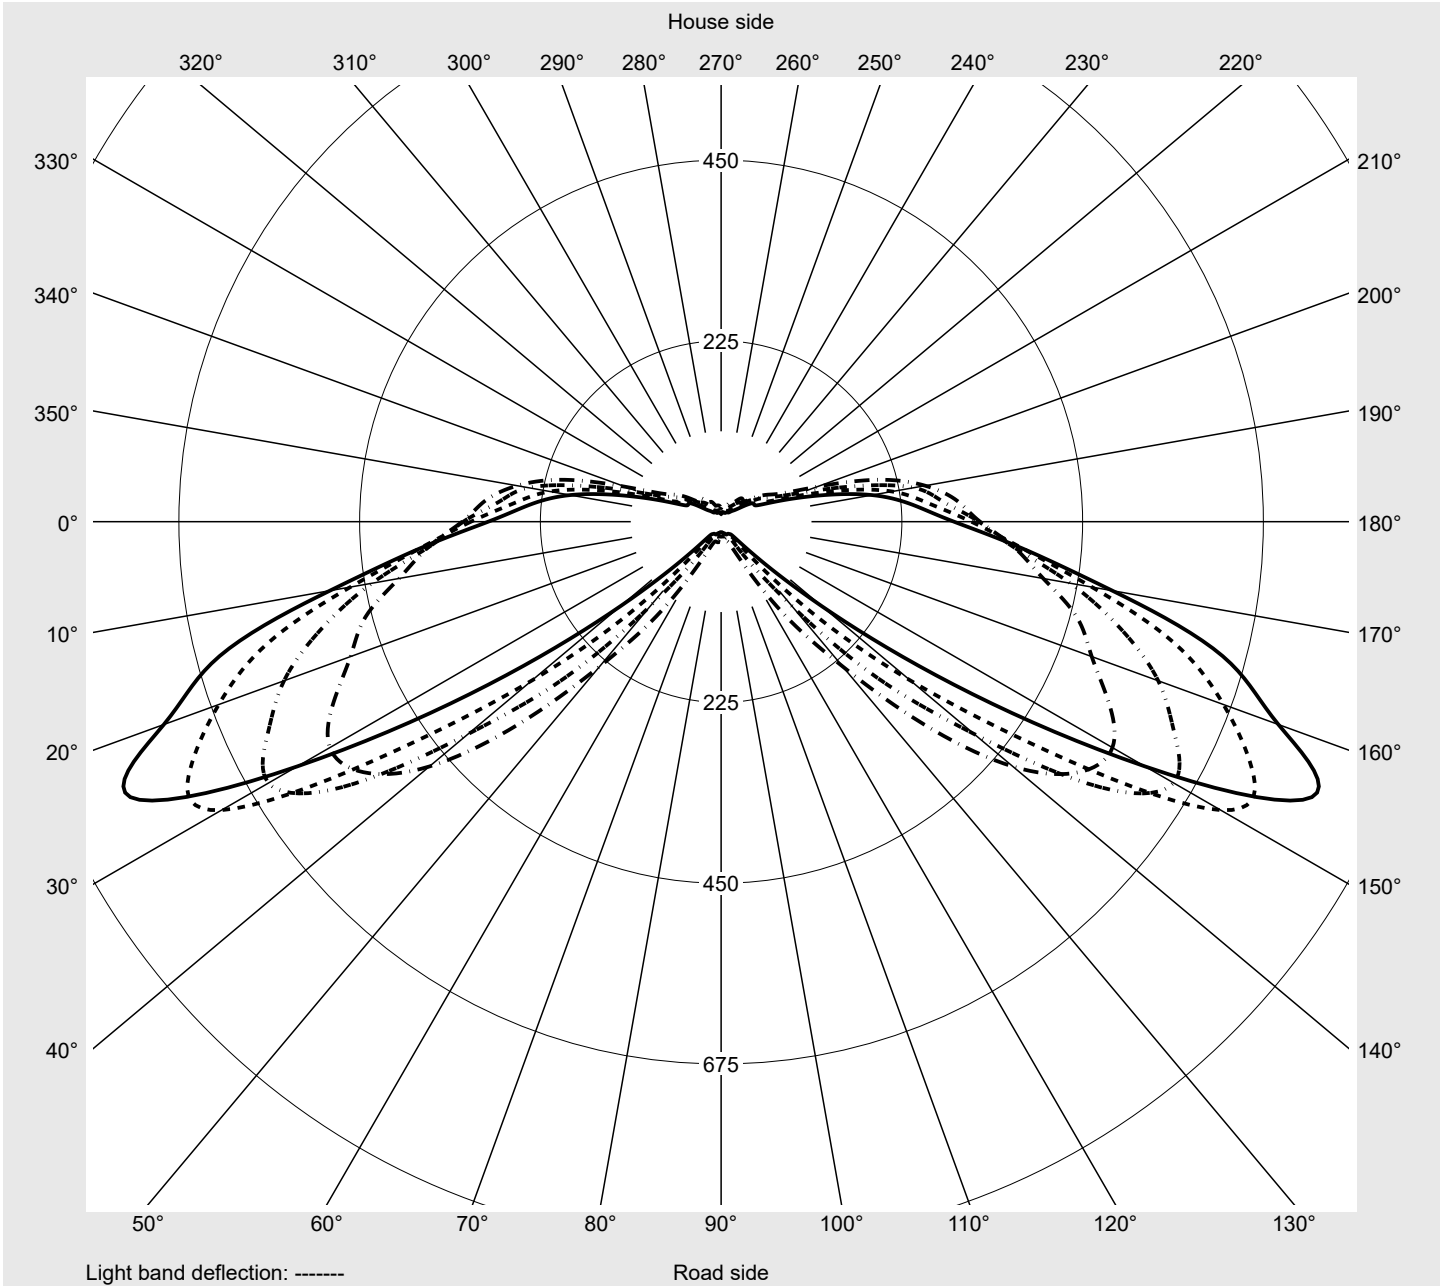

Photometric test report

Family Streetlight 21 micro LED	Order number: 5XE1M33S08DB EAN: 4058352806487	LP number 59152_900
	Version post-top or side-entry mounting, Smart Interface up Optic asymmetric, wide distribution (ST1.0a), Back Light Control (BLC) Cover toughened safety glass Lamps LED 3000 K CRI ≥ 70 Controlgear EVG-Smart Interface Rated values Net luminous flux = 4500 lm Power consumption = 39.1 W Luminous efficacy = 115.1 lm/W	serial documentation 26.10.2022

Luminous intensity in cd/klm C180-0 C205-25 C210-30 C270-90 **Imax: 811 cd/klm**

Luminaire output ratios	
Eta	100.0%
Eta 0° - 90°	100.0%
Eta 90° - 180°	0.0%

Luminous intensity class acc. to EN13201-2	
Class:	G3
Imax 70°	811.4
Imax 80°	97.1
Imax 90°	0.0
Imax >90°	0.0
Imax >95°	0.0

Measurement conditions
DIN EN 13032 and DIN 5032

Photometric test report

Family Streetlight 21 micro LED	Order number: 5XE1M33S08DB EAN: 4058352806487	LP number 59152_900
---	--	-------------------------------

Envelope curve in cd/klm **KMK 70°** **KMK 67.5°** **KMK 65°** **KMK 62.5°** **siteco**

Photometric test report

Family Streetlight 21 micro LED	Order number: 5XE1M33S08DB EAN: 4058352806487	LP number 59152_900
Table of values for luminous intensities		Maximum luminous intensity
		siteco