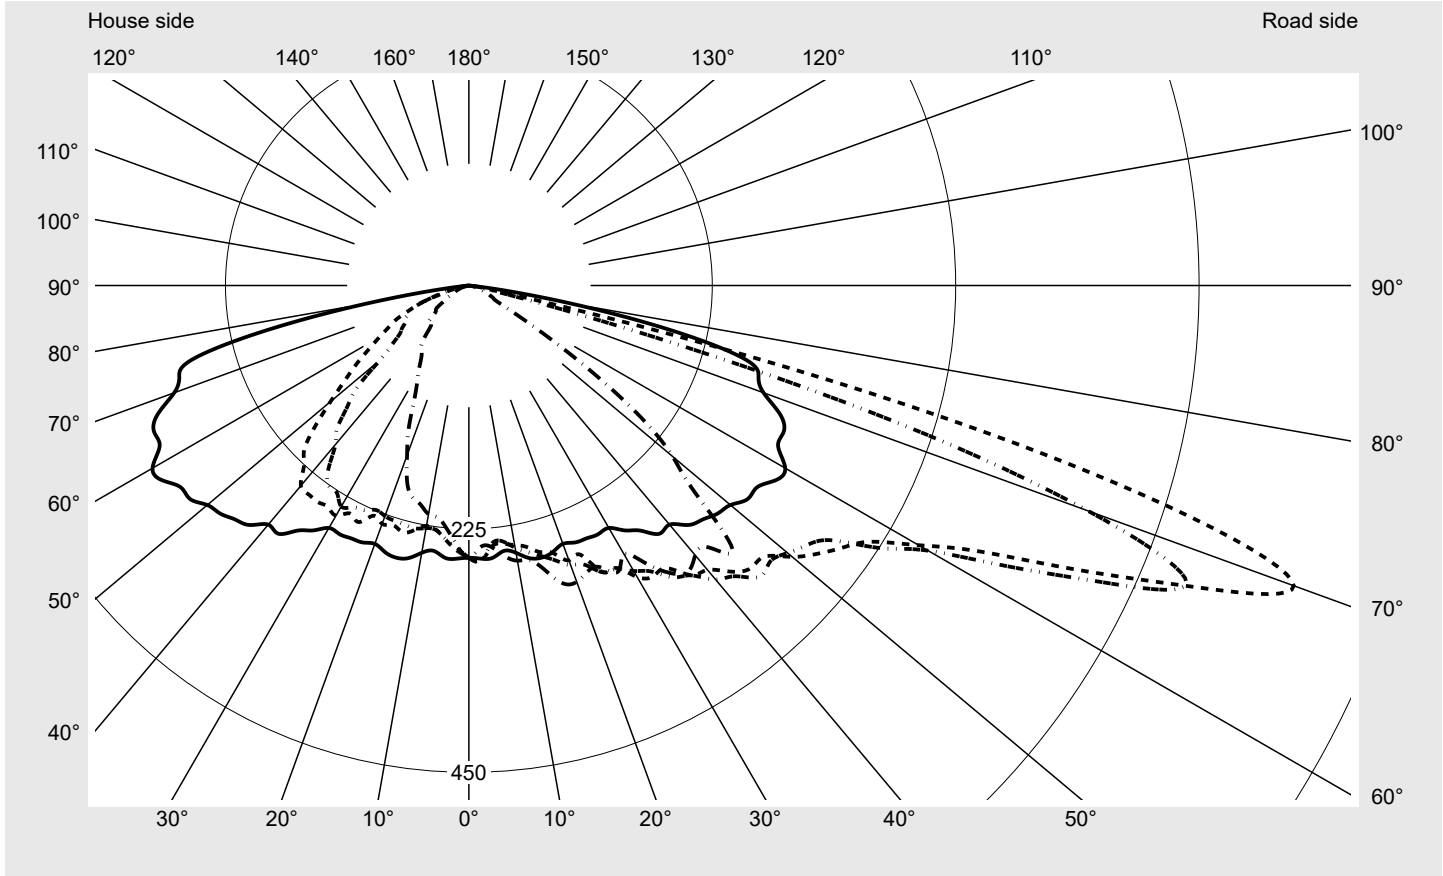

Photometric test report

Family Streetlight 21 micro LED	Order number: 5XE1M33S08DB EAN: 4058352806487	LP number 59152_900
	Version post-top or side-entry mounting, Smart Interface up Optic asymmetric, wide distribution (ST1.0a), Back Light Control (BLC) Cover toughened safety glass Lamps LED 3000 K CRI ≥ 70 Controlgear EVG-Smart Interface Rated values Net luminous flux = 4500 lm Power consumption = 39.1 W Luminous efficacy = 115.1 lm/W	serial documentation 26.10.2022

Luminous intensity in cd/klm C180-0 C205-25 C210-30 C270-90 **Imax: 811 cd/klm**

Luminaire output ratios	
Eta	100.0%
Eta 0° - 90°	100.0%
Eta 90° - 180°	0.0%

Luminous intensity class acc. to EN13201-2	
Class:	G3
Imax 70°	811.4
Imax 80°	97.1
Imax 90°	0.0
Imax >90°	0.0
Imax >95°	0.0

Measurement conditions
DIN EN 13032 and DIN 5032

Photometric test report

Family Streetlight 21 micro LED	Order number: 5XE1M33S08DB EAN: 4058352806487	LP number 59152_900
---	--	-------------------------------

Envelope curve in cd/klm **KMK 70°** **KMK 67.5°** **KMK 65°** **KMK 62.5°** **siteco**

Photometric test report

Family Streetlight 21 micro LED	Order number: 5XE1M33S08DB EAN: 4058352806487	LP number 59152_900
Table of values for luminous intensities		Maximum luminous intensity
		siteco