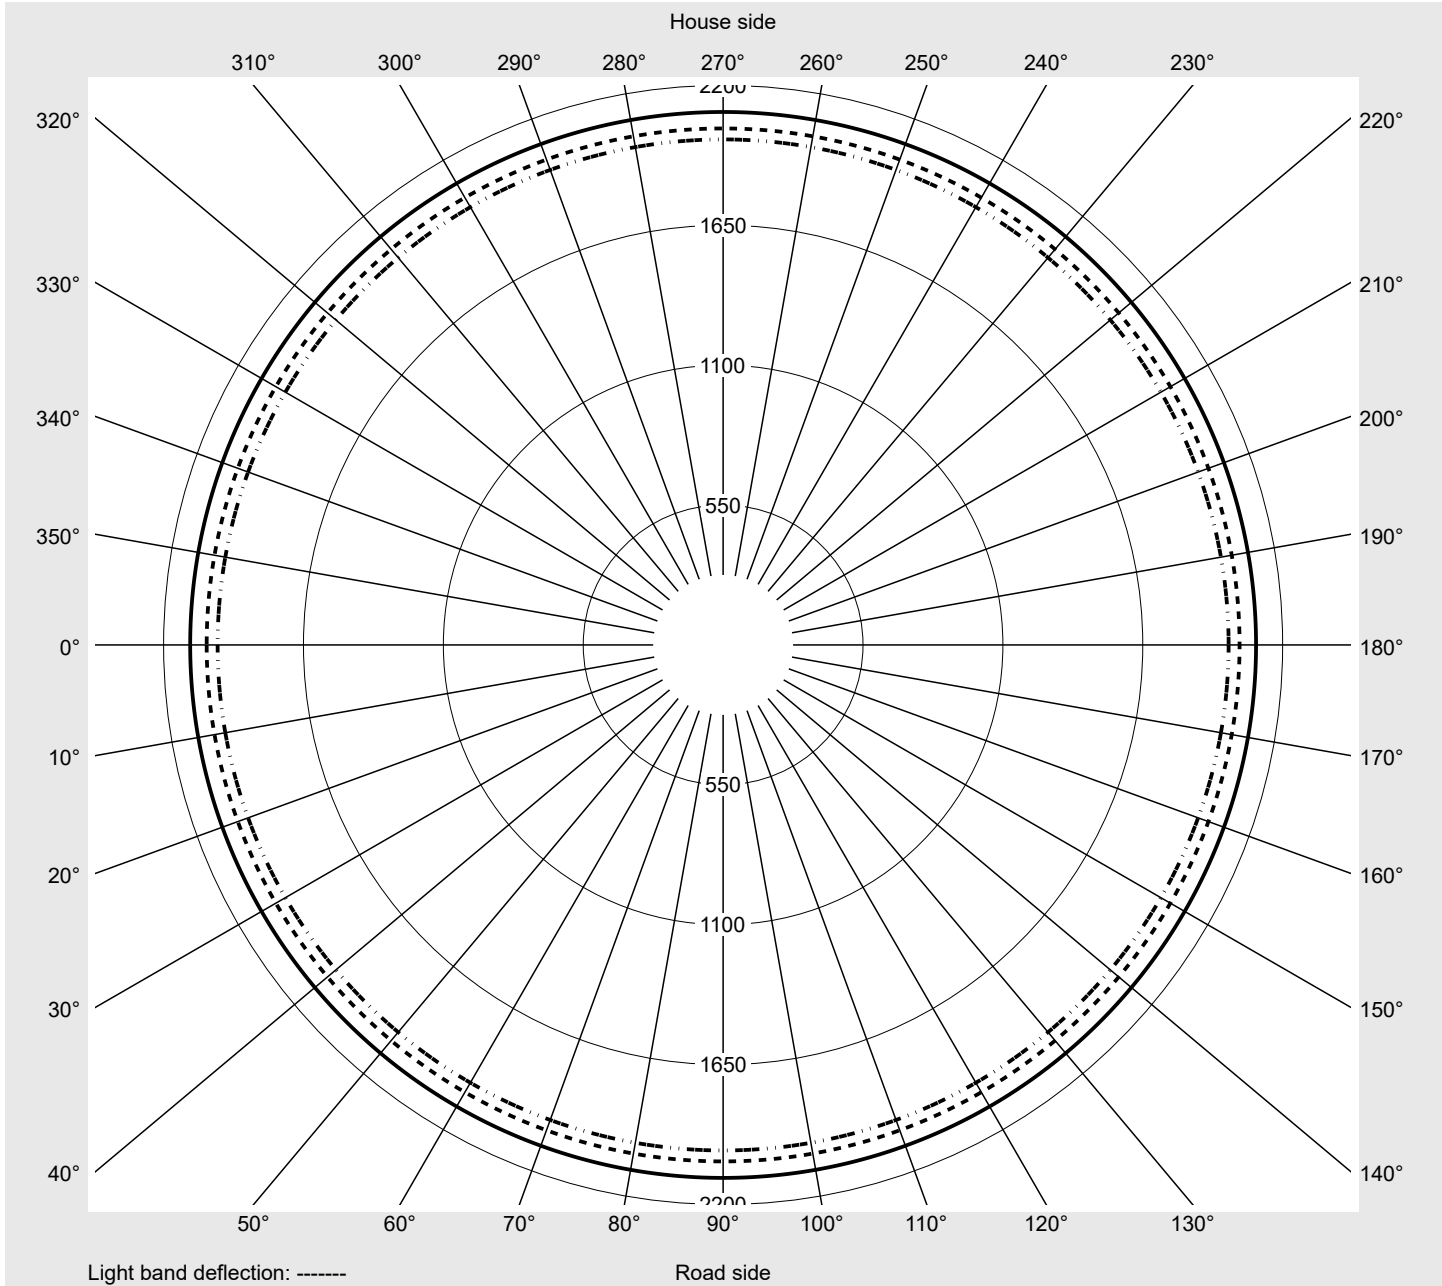

Photometric test report

Family
Floodlight 20 mini LED

Order number: 5XA7672C2B3AC
EAN: 4058352221259

LP number
58555_8

Version design bracket
Optic symmetric distribution RS17
Cover toughened safety glass
Lamps 1 x LED 4000K / CRI ≥ 70
(unbekannt LED 4000K / CRI = 70)
Controlgear ECG-DALI
Rated values Net luminous flux = 13350 lm
Power consumption = 95.8 W
Luminous efficacy = 139.3 lm/W

serial
documentation
25.08.2021

siteco

Luminous intensity in cd/klm

C180-0

Imax: 2095 cd/klm

Luminaire output ratios

Eta	100.0%
Eta 0° - 90°	100.0%
Eta 90° - 180°	0.0%

Luminous intensity class acc. to EN13201-2

Class:	G6
Imax 70°	33.2
Imax 80°	8.4
Imax 90°	0.0
Imax >90°	0.0
Imax >95°	0.0

Measurement conditions

DIN EN 13032 and DIN 5032

Photometric test report

Family Floodlight 20 mini LED	Order number: 5XA7672C2B3AC EAN: 4058352221259	LP number 58555_8
--	---	------------------------------------

Envelope curve in cd/klm **KMK 5°** **KMK 2.5°** **KMK 0°**

Photometric test report

Family Floodlight 20 mini LED	Order number: 5XA7672C2B3AC EAN: 4058352221259	LP number 58555_8
---	---	-----------------------------