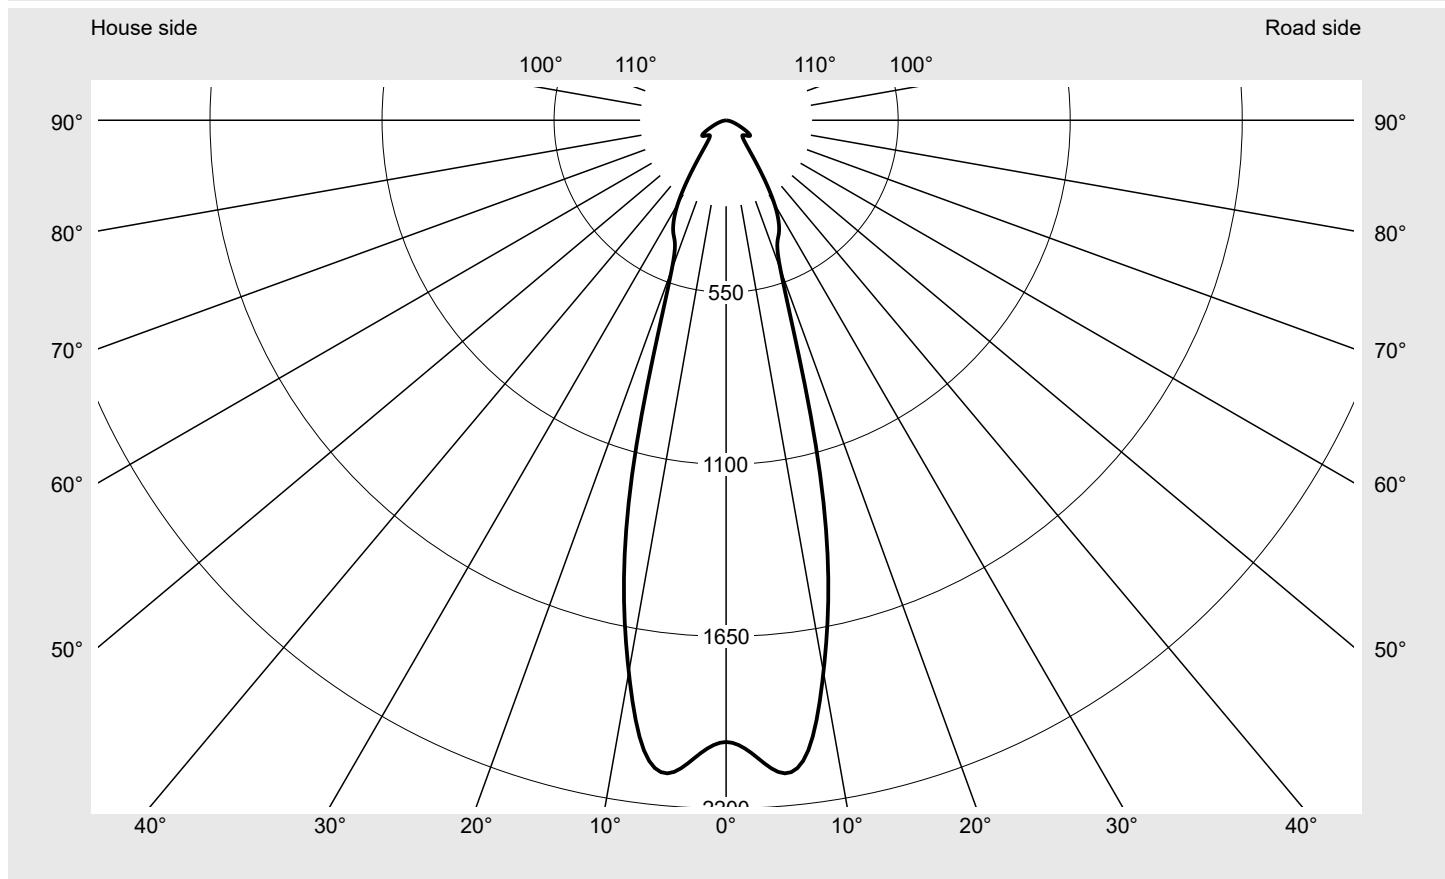

Photometric test report

Family
Floodlight 20 mini LED

Order number: 5XA7672C2B3AC
EAN: 4058352221259

LP number
58555_8

Version design bracket
Optic symmetric distribution RS17
Cover toughened safety glass
Lamps 1 x LED 4000K / CRI ≥ 70
(unbekannt LED 4000K / CRI = 70)
Controlgear ECG-DALI
Rated values Net luminous flux = 13350 lm
Power consumption = 95.8 W
Luminous efficacy = 139.3 lm/W

serial
documentation
25.08.2021

siteco

Luminous intensity in cd/klm

C180-0

Imax: 2095 cd/klm

Luminaire output ratios

Eta	100.0%
Eta 0° - 90°	100.0%
Eta 90° - 180°	0.0%

Luminous intensity class acc. to EN13201-2

Class:	G6
Imax 70°	33.2
Imax 80°	8.4
Imax 90°	0.0
Imax >90°	0.0
Imax >95°	0.0

Measurement conditions

DIN EN 13032 and DIN 5032

Photometric test report

Family Floodlight 20 mini LED	Order number: 5XA7672C2B3AC EAN: 4058352221259	LP number 58555_8
--	---	------------------------------------

Envelope curve in cd/klm **KMK 5°** **KMK 2.5°** **KMK 0°**

Photometric test report

Family Floodlight 20 mini LED	Order number: 5XA7672C2B3AC EAN: 4058352221259	LP number 58555_8
---	---	-----------------------------