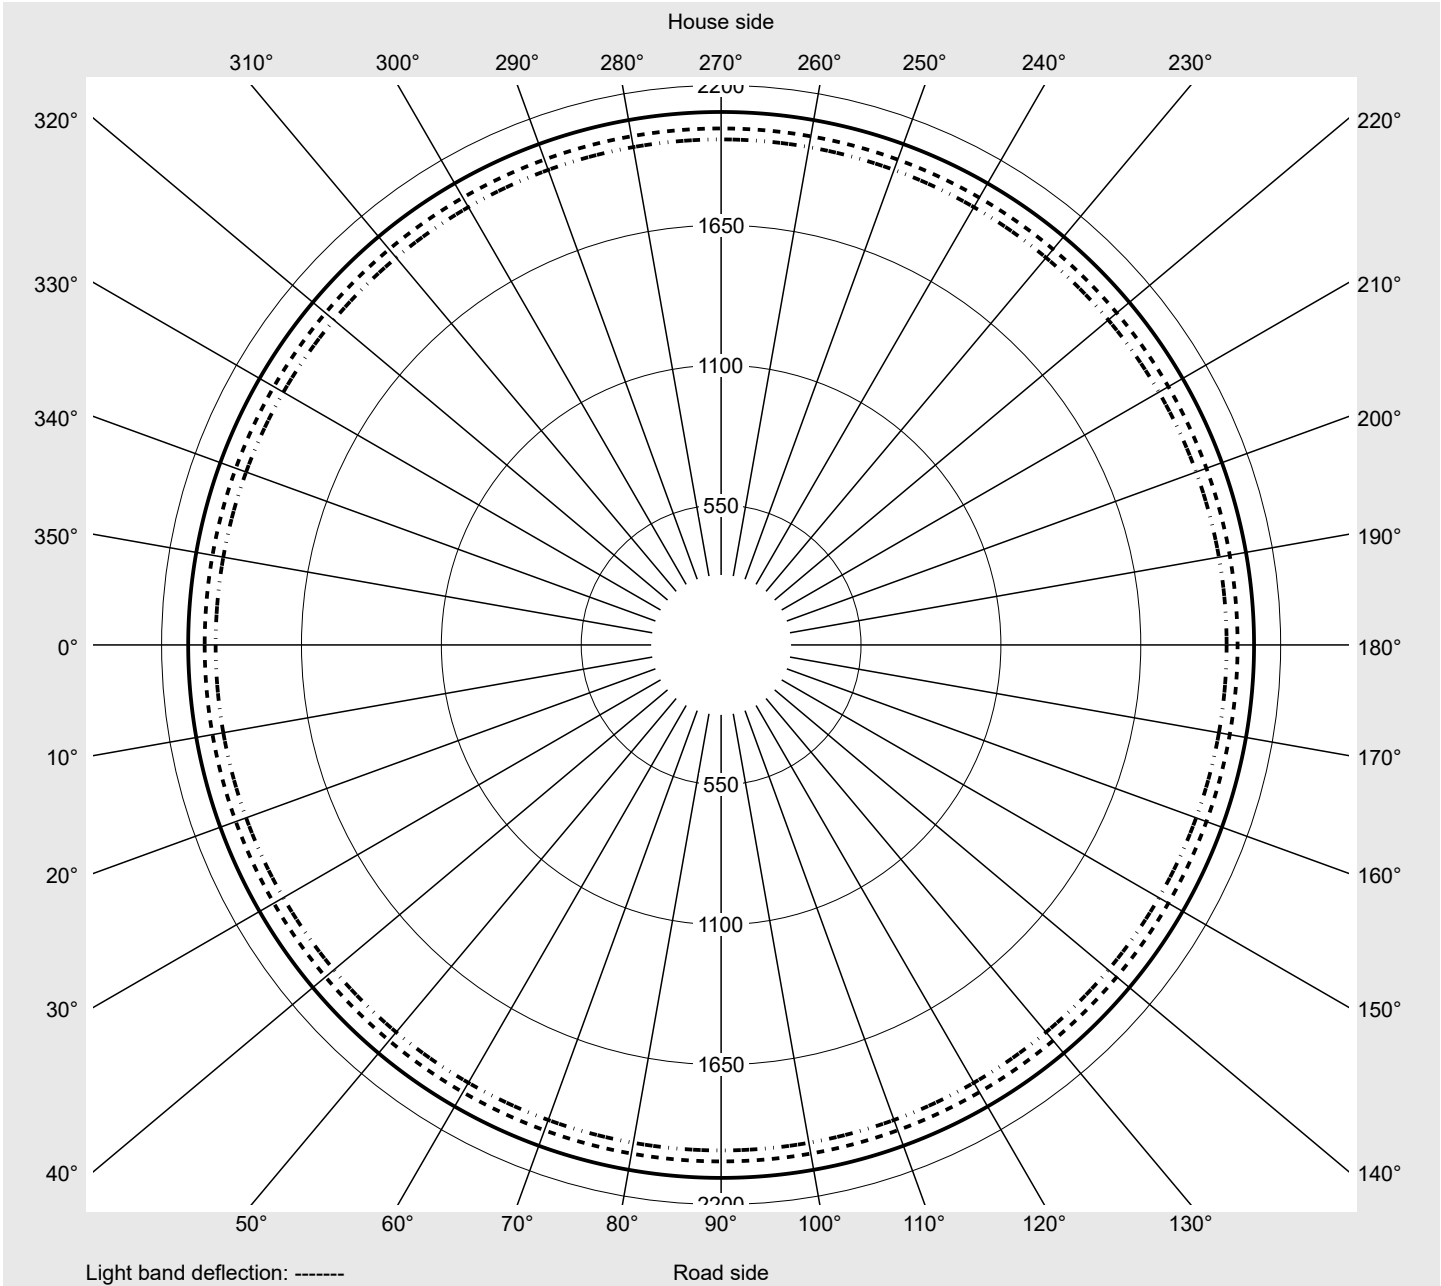

Photometric test report

Family
Floodlight 20 mini LED

Order number: 5XA7672B1B1AC
EAN: 4058352220795

LP number
58555_4

Version mounting bracket
Optic symmetric distribution RS17
Cover toughened safety glass
Lamps 1 x LED 3000K / CRI ≥ 80
(unbekannt LED 3000K / CRI = 80)
Controlgear ECG-DALI
Rated values Net luminous flux = 5350 lm
Power consumption = 51.0 W
Luminous efficacy = 104.9 lm/W

serial
documentation
25.08.2021

siteco

Luminous intensity in cd/klm

C180-0

Imax: 2095 cd/klm

Luminaire output ratios

Eta	100.0%
Eta 0° - 90°	100.0%
Eta 90° - 180°	0.0%

Luminous intensity class acc. to EN13201-2

Class:	G6
Imax 70°	33.2
Imax 80°	8.4
Imax 90°	0.0
Imax >90°	0.0
Imax >95°	0.0

Measurement conditions

DIN EN 13032 and DIN 5032

Photometric test report

Family
Floodlight 20 mini LED

Order number: 5XA7672B1B1AC
EAN: 4058352220795

LP number
58555_4

Envelope curve in cd/klm **KMK 5°** **KMK 2.5°** **KMK 0°** **siteco**

Photometric test report

Family Floodlight 20 mini LED	Order number: 5XA7672B1B1AC EAN: 4058352220795	LP number 58555_4
---	---	-----------------------------