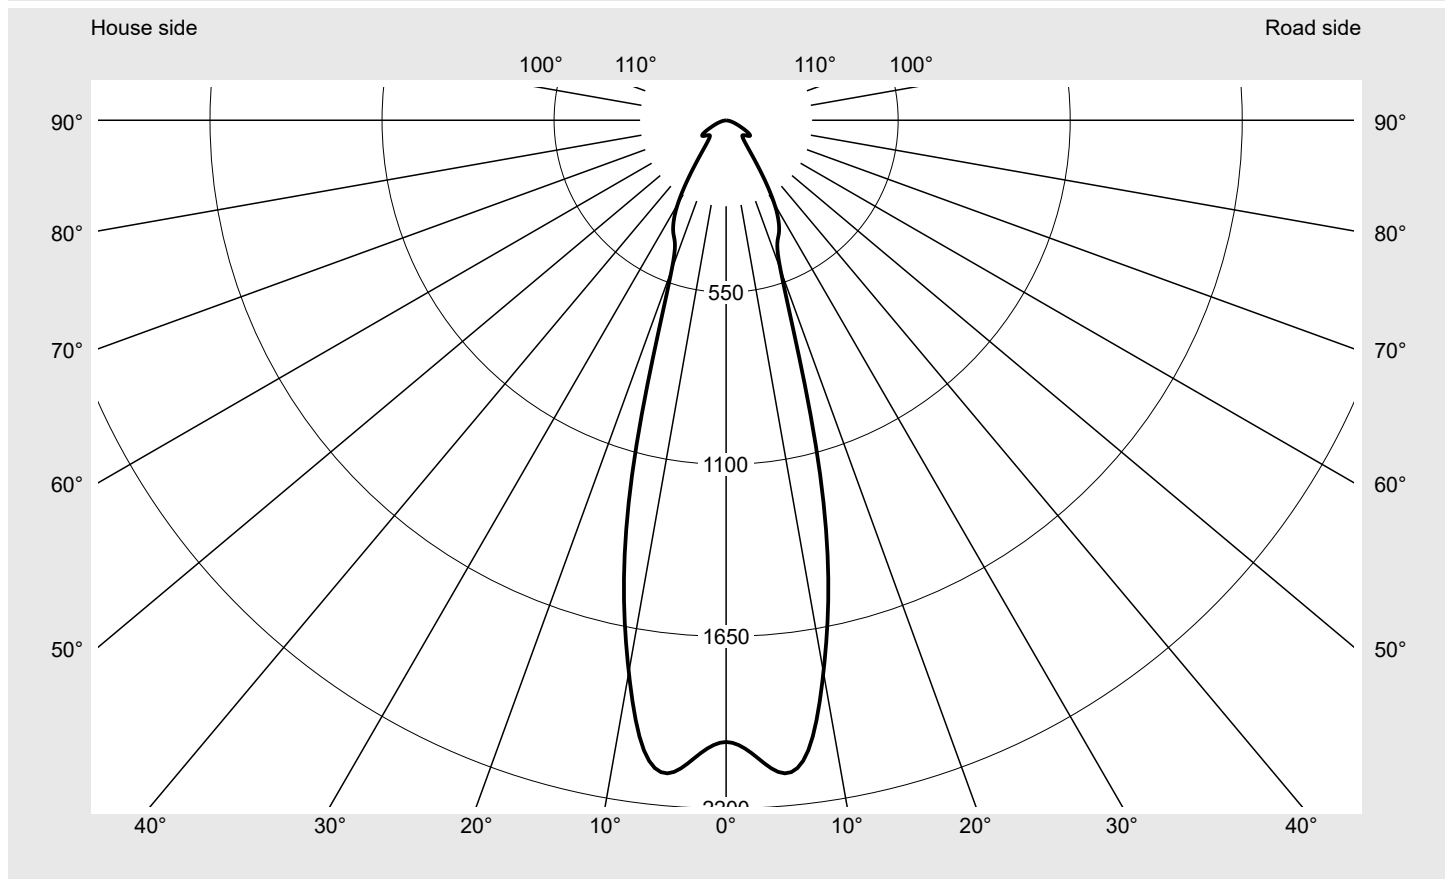

Photometric test report

Family
Floodlight 20 mini LED

Order number: 5XA7672B1B1AC
EAN: 4058352220795

LP number
58555_4

Version mounting bracket
Optic symmetric distribution RS17
Cover toughened safety glass
Lamps 1 x LED 3000K / CRI ≥ 80
(unbekannt LED 3000K / CRI = 80)
Controlgear ECG-DALI
Rated values Net luminous flux = 5350 lm
Power consumption = 51.0 W
Luminous efficacy = 104.9 lm/W

serial
documentation
25.08.2021

siteco

Luminous intensity in cd/klm

C180-0

Imax: 2095 cd/klm

Luminaire output ratios

Eta	100.0%
Eta 0° - 90°	100.0%
Eta 90° - 180°	0.0%

Luminous intensity class acc. to EN13201-2

Class:	G6
Imax 70°	33.2
Imax 80°	8.4
Imax 90°	0.0
Imax >90°	0.0
Imax >95°	0.0

Measurement conditions

DIN EN 13032 and DIN 5032

Photometric test report

Family
Floodlight 20 mini LED

Order number: 5XA7672B1B1AC
EAN: 4058352220795

LP number
58555_4

Envelope curve in cd/klm **KMK 5°** **KMK 2.5°** **KMK 0°** **siteco**

Photometric test report

Family Floodlight 20 mini LED	Order number: 5XA7672B1B1AC EAN: 4058352220795	LP number 58555_4
---	---	-----------------------------