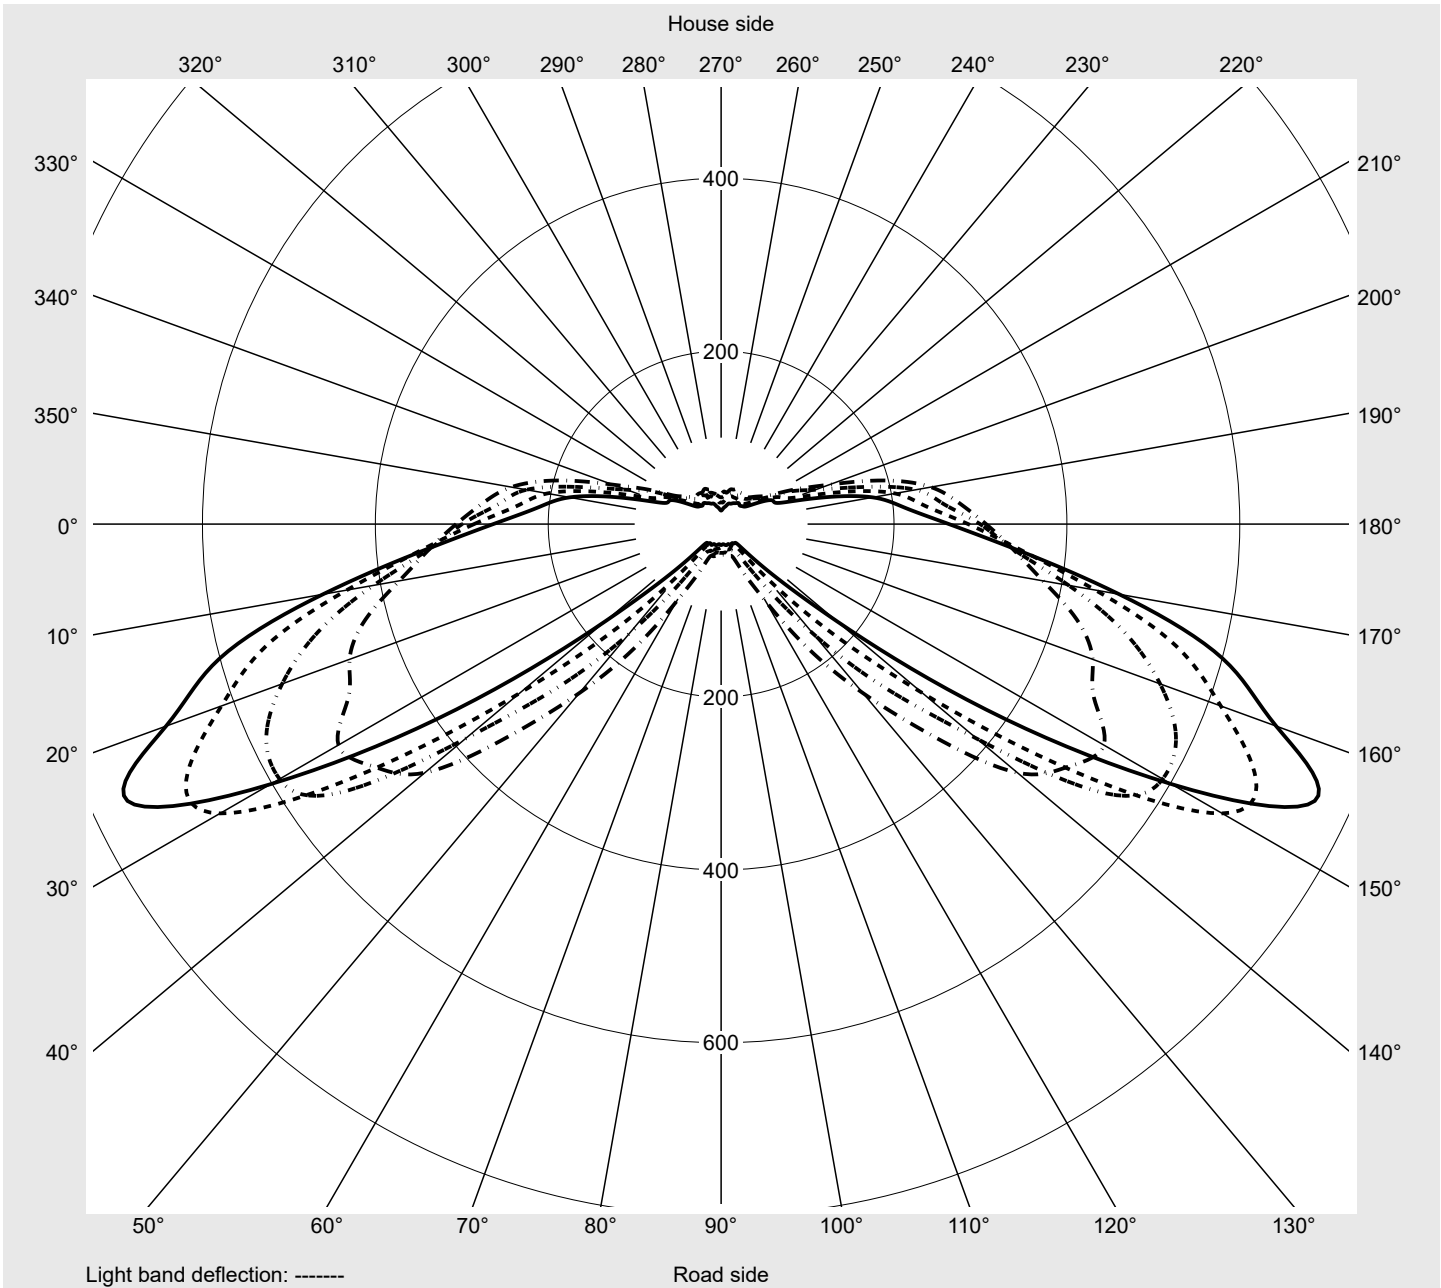

Photometric test report

Family Streetlight 31 micro toolless	Order number: 5XH5D3AS08CA EAN: 4069025103338	LP number 59076_2415
	Version post-top or side-entry mounting, Smart Interface up Optic asymmetric, wide distribution (ST1.0a) Cover toughened safety glass Lamps LED 3000 K CRI ≥ 70 Controlgear ECG SITECO - Smart Interface Rated values Net luminous flux = 1440 lm Power consumption = 10.2 W Luminous efficacy = 141.2 lm/W	serial documentation 18.04.2024

Luminous intensity in cd/klm C180-0 C205-25 C210-30 C270-90 **Imax: 758 cd/klm**

Luminaire output ratios	
Eta	100.0%
Eta 0° - 90°	100.0%
Eta 90° - 180°	0.0%
Measurement conditions	
DIN EN 13032 and DIN 5032	

Luminous intensity class acc. to EN13201-2	
Class:	G3
Imax 70°	757.8
Imax 80°	95.1
Imax 90°	0.0
Imax >90°	0.0
Imax >95°	0.0

Photometric test report

Family Streetlight 31 micro toolless	Order number: 5XH5D3AS08CA EAN: 4069025103338	LP number 59076_2415
--	--	---------------------------------------

Envelope curve in cd/klm **KMK 70°** **KMK 67.5°** **KMK 65°** **KMK 62.5°** **siteco**

Photometric test report

Family Streetlight 31 micro toolless	Order number: 5XH5D3AS08CA EAN: 4069025103338	LP number 59076_2415
Table of values for luminous intensities		Maximum luminous intensity
		siteco