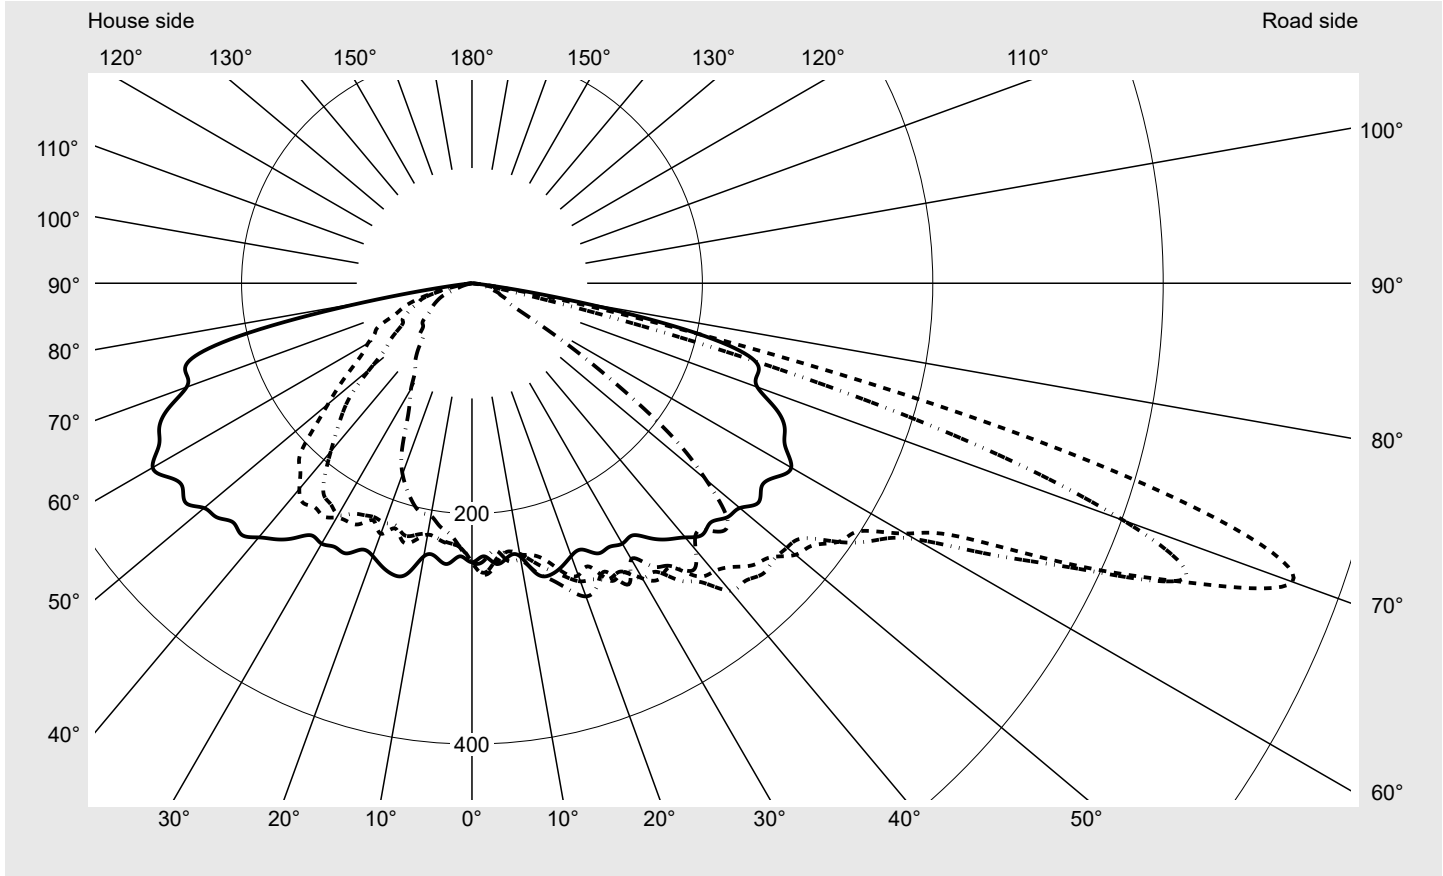

Photometric test report

| | | |
|---|--|--|
| Family Streetlight 31 micro toolless | Order number: 5XH5D3AB08CA EAN: 4069025103291 | LP number 59076_2375 |
| | Version post-top or side-entry mounting Optic asymmetric, wide distribution (ST1.0a) Cover toughened safety glass Lamps LED 3000 K CRI ≥ 70 Controlgear ECG SITECO Rated values Net luminous flux = 1440 lm Power consumption = 10.3 W Luminous efficacy = 139.8 lm/W | serial documentation 18.04.2024 |

Luminous intensity in cd/klm C180-0 C205-25 C210-30 C270-90 **Imax: 758 cd/klm**

| Luminaire output ratios | |
|---------------------------|--------|
| Eta | 100.0% |
| Eta 0° - 90° | 100.0% |
| Eta 90° - 180° | 0.0% |
| Measurement conditions | |
| DIN EN 13032 and DIN 5032 | |

Envelope curve in cd/klm **KMK 70°** **KMK 67.5°** **KMK 65°** **KMK 62.5°** **siteco**

Photometric test report

| | | |
|---|--|---------------------------------------|
| Family Streetlight 31 micro toolless | Order number: 5XH5D3AB08CA EAN: 4069025103291 | LP number 59076_2375 |
| Table of values for luminous intensities | | Maximum luminous intensity |
| | | siteco |