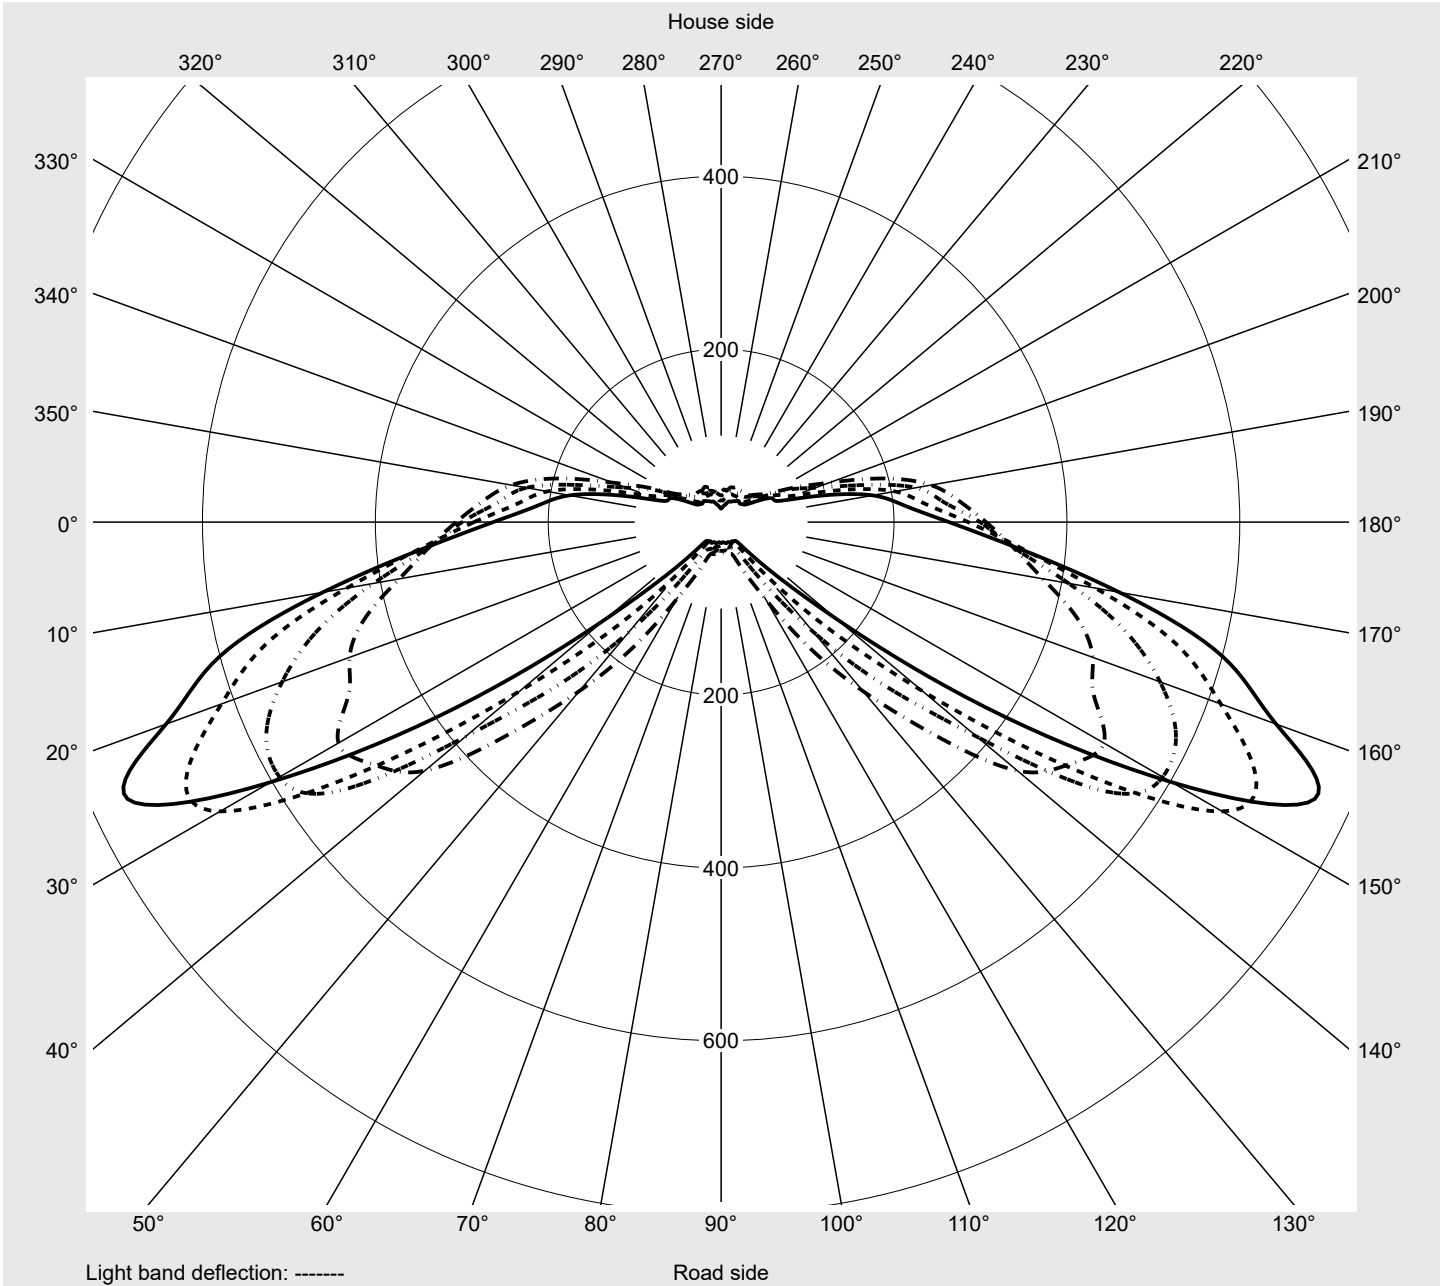

Photometric test report

| | | |
|---|--|--|
| Family Streetlight 31 micro toolless | Order number: 5XH5D3AB08CA EAN: 4069025103291 | LP number 59076_2375 |
| | Version post-top or side-entry mounting Optic asymmetric, wide distribution (ST1.0a) Cover toughened safety glass Lamps LED 3000 K CRI ≥ 70 Controlgear ECG SITECO Rated values Net luminous flux = 1440 lm Power consumption = 10.3 W Luminous efficacy = 139.8 lm/W | serial documentation 18.04.2024 |

Luminous intensity in cd/klm C180-0 C205-25 C210-30 C270-90 **Imax: 758 cd/klm**

| Luminaire output ratios | |
|---------------------------|--------|
| Eta | 100.0% |
| Eta 0° - 90° | 100.0% |
| Eta 90° - 180° | 0.0% |
| Measurement conditions | |
| DIN EN 13032 and DIN 5032 | |

| Luminous intensity class acc. to EN13201-2 | |
|--|-------|
| Class: | G3 |
| Imax 70° | 757.8 |
| Imax 80° | 95.1 |
| Imax 90° | 0.0 |
| Imax >90° | 0.0 |
| Imax >95° | 0.0 |

Photometric test report

Envelope curve in cd/klm **KMK 70°** **KMK 67.5°** **KMK 65°** **KMK 62.5°** **siteco**

Photometric test report

| | | |
|---|--|---------------------------------------|
| Family Streetlight 31 micro toolless | Order number: 5XH5D3AB08CA EAN: 4069025103291 | LP number 59076_2375 |
| Table of values for luminous intensities | | Maximum luminous intensity |
| | | siteco |