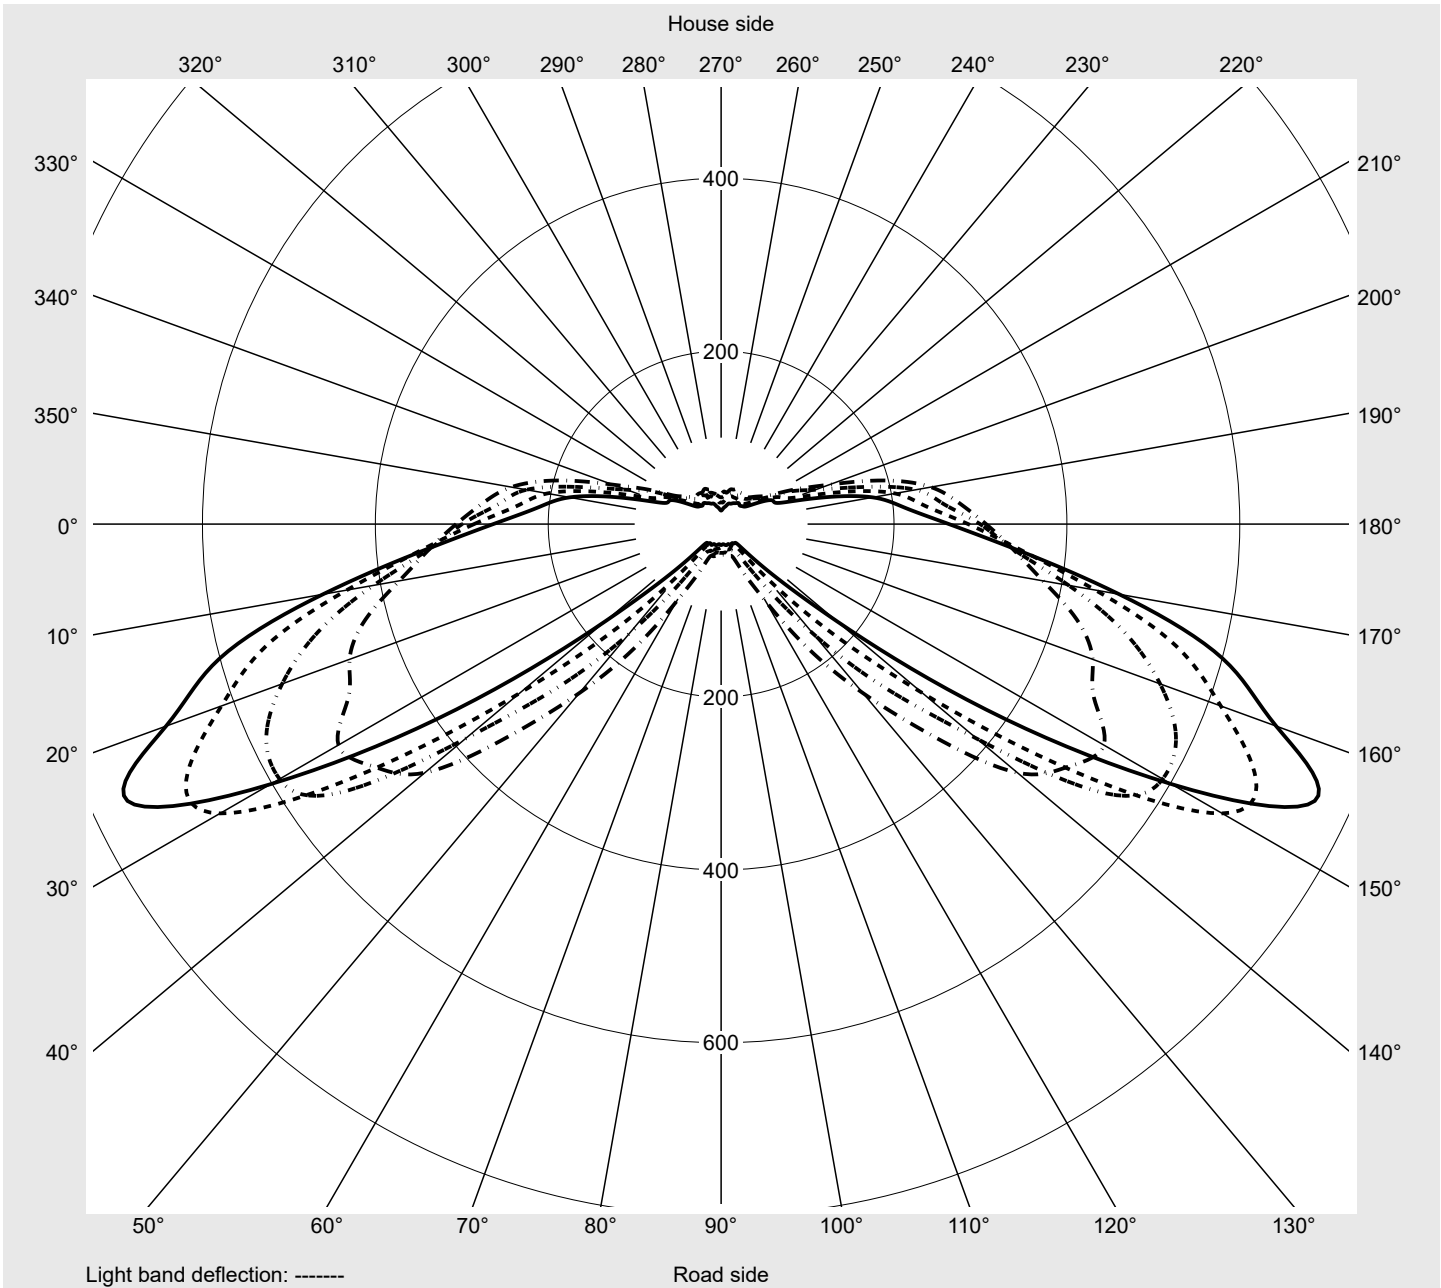

Photometric test report

Family Streetlight 31 micro toolless	Order number: 5XH5D3AA08CA EAN: 4069025103277	LP number 59076_2355
	Version post-top or side-entry mounting Optic asymmetric, wide distribution (ST1.0a) Cover toughened safety glass Lamps LED 3000 K CRI ≥ 70 Controlgear ECG SITECO Rated values Net luminous flux = 1440 lm Power consumption = 10.3 W Luminous efficacy = 139.8 lm/W	serial documentation 18.04.2024

Luminous intensity in cd/klm C180-0 C205-25 C210-30 C270-90 **Imax: 758 cd/klm**

Luminaire output ratios	
Eta	100.0%
Eta 0° - 90°	100.0%
Eta 90° - 180°	0.0%

Luminous intensity class acc. to EN13201-2	
Class:	G3
Imax 70°	757.8
Imax 80°	95.1
Imax 90°	0.0
Imax >90°	0.0
Imax >95°	0.0

Measurement conditions
DIN EN 13032 and DIN 5032

Photometric test report

Family Streetlight 31 micro toolless	Order number: 5XH5D3AA08CA EAN: 4069025103277	LP number 59076_2355
--	--	---------------------------------------

Envelope curve in cd/klm **KMK 70°** **KMK 67.5°** **KMK 65°** **KMK 62.5°** **siteco**

Photometric test report

Family Streetlight 31 micro toolless	Order number: 5XH5D3AA08CA EAN: 4069025103277	LP number 59076_2355
Table of values for luminous intensities		Maximum luminous intensity