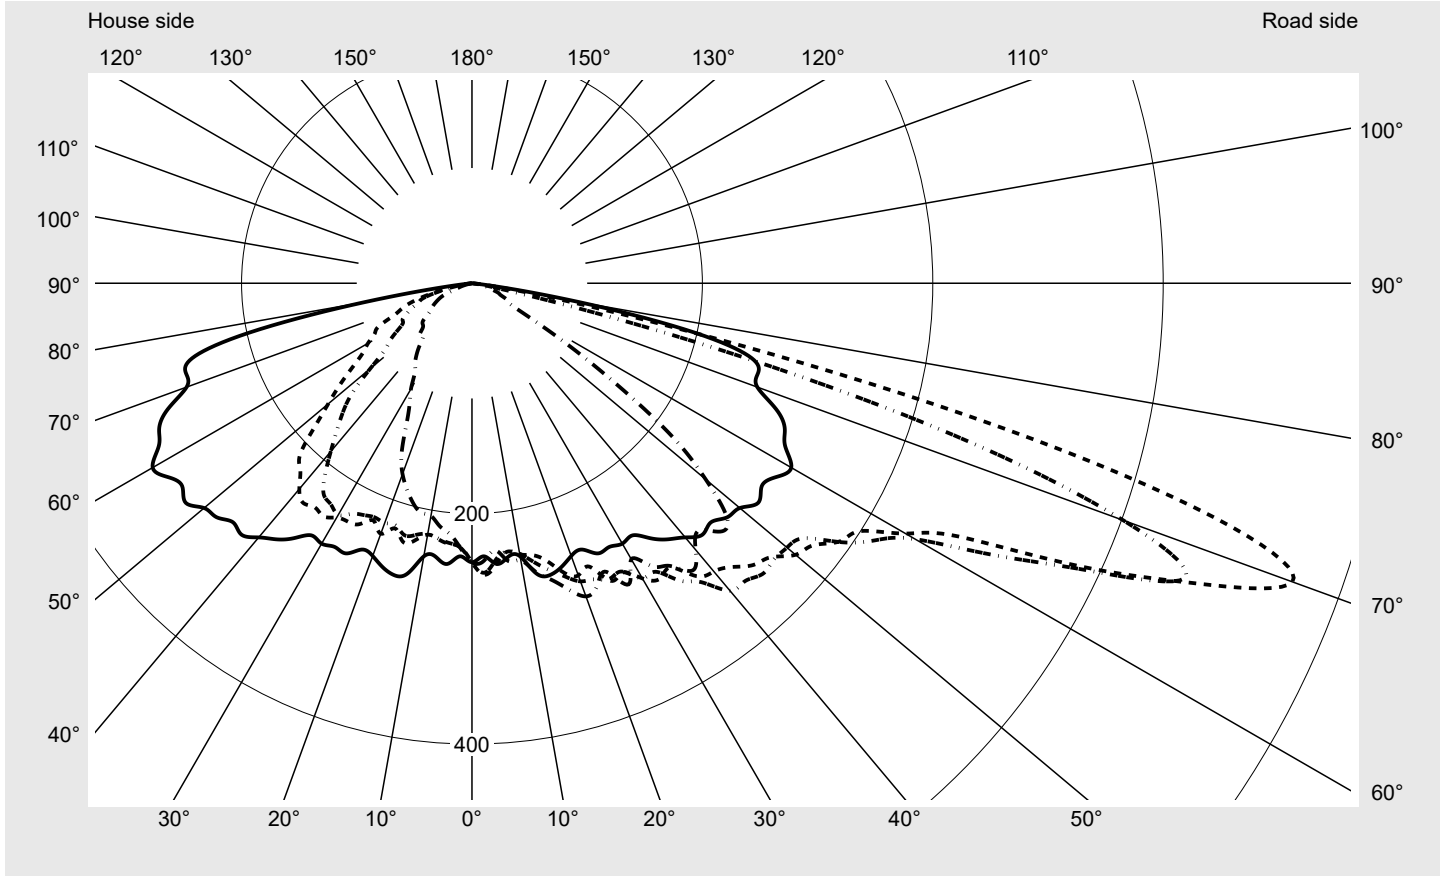

Photometric test report

Family Streetlight 31 micro toolless	Order number: 5XH5D3AA08CA EAN: 4069025103277	LP number 59076_2355
	Version post-top or side-entry mounting Optic asymmetric, wide distribution (ST1.0a) Cover toughened safety glass Lamps LED 3000 K CRI ≥ 70 Controlgear ECG SITECO Rated values Net luminous flux = 1440 lm Power consumption = 10.3 W Luminous efficacy = 139.8 lm/W	serial documentation 18.04.2024

Luminous intensity in cd/klm C180-0 C205-25 C210-30 C270-90 **Imax: 758 cd/klm**

Luminaire output ratios	
Eta	100.0%
Eta 0° - 90°	100.0%
Eta 90° - 180°	0.0%

Luminous intensity class acc. to EN13201-2	
Class:	G3
Imax 70°	757.8
Imax 80°	95.1
Imax 90°	0.0
Imax >90°	0.0
Imax >95°	0.0

Envelope curve in cd/klm **KMK 70°** **KMK 67.5°** **KMK 65°** **KMK 62.5°** **siteco**

Photometric test report

Family Streetlight 31 micro toolless	Order number: 5XH5D3AA08CA EAN: 4069025103277	LP number 59076_2355
Table of values for luminous intensities		Maximum luminous intensity