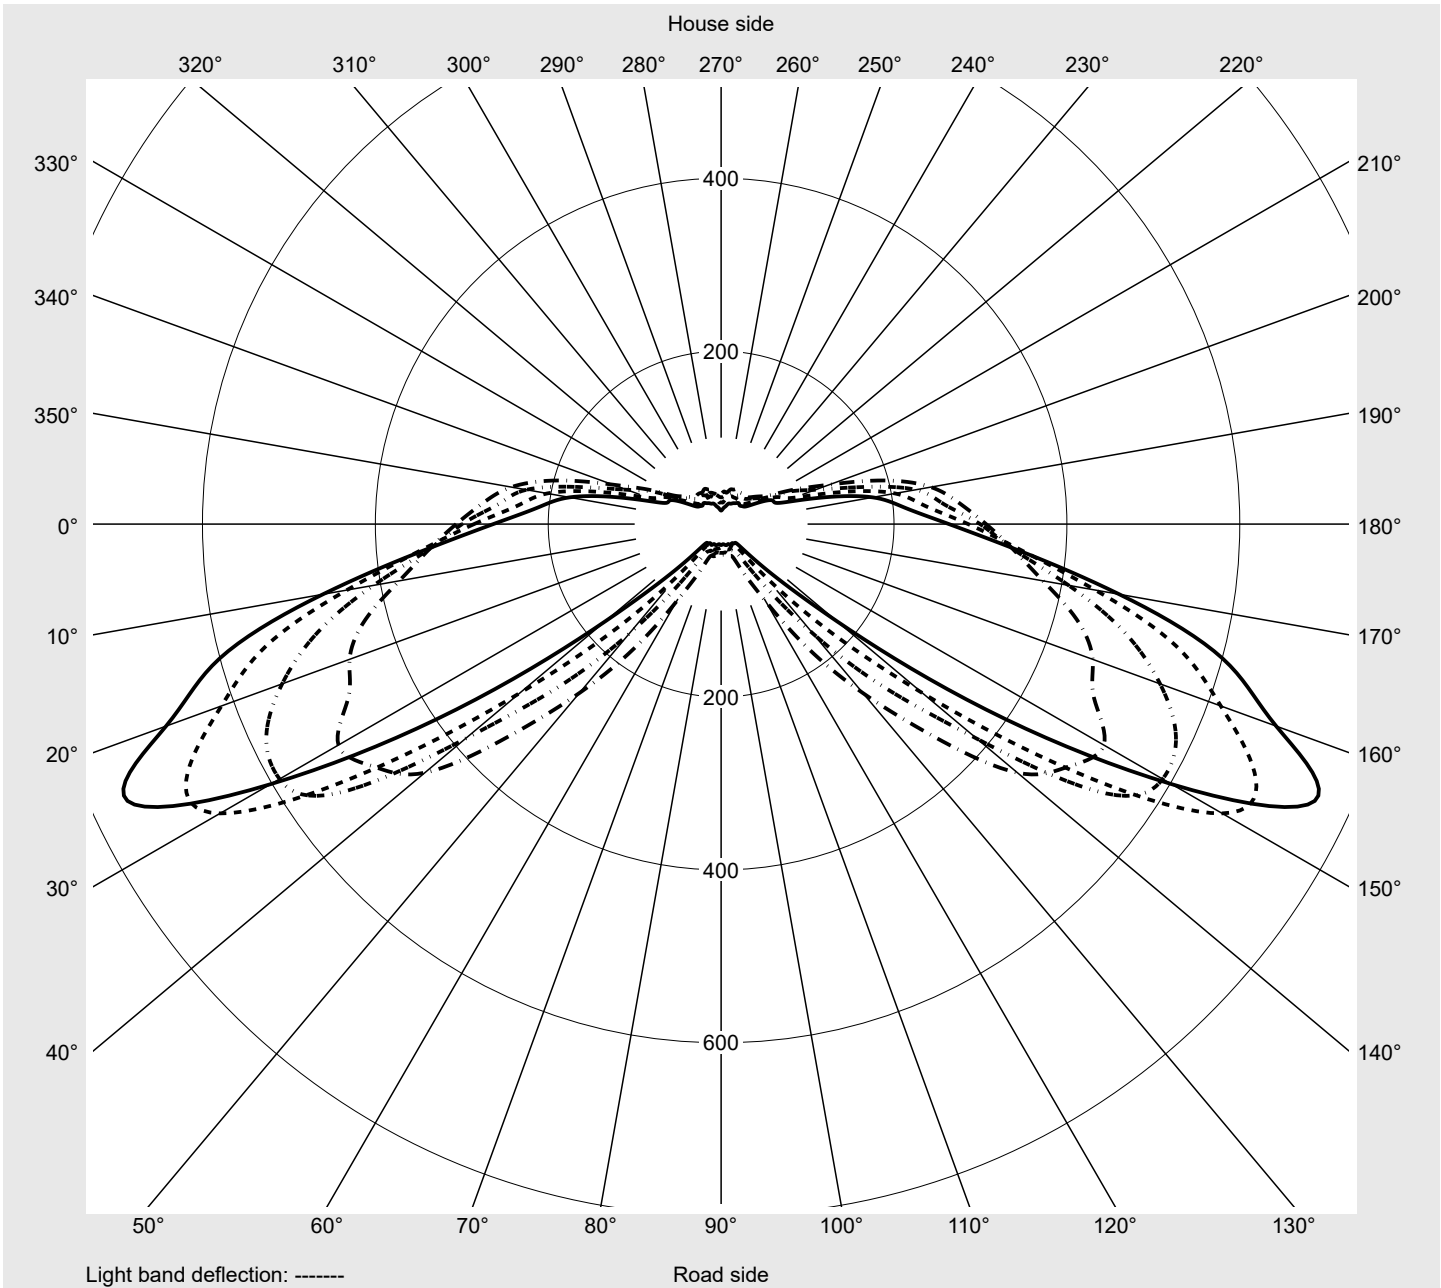

Photometric test report

Family Streetlight 31 micro toolless	Order number: 5XH5D35M08DA EAN: 4069025103246	LP number 59076_2480
	Version post-top or side-entry mounting, NEMA 7 pin (DALI) + Zhaga down Optic asymmetric, wide distribution (ST1.0a) Cover toughened safety glass Lamps LED 3000 K CRI ≥ 70 Controlgear ECG SITECO - Smart Interface Rated values Net luminous flux = 4940 lm Power consumption = 37.7 W Luminous efficacy = 131 lm/W	serial documentation 18.04.2024

Luminous intensity in cd/klm C180-0 C205-25 C210-30 C270-90 **Imax: 758 cd/klm**

Luminaire output ratios

Eta	100.0%
Eta 0° - 90°	100.0%
Eta 90° - 180°	0.0%

Luminous intensity class acc. to EN13201-2

Class:	G3
Imax 70°	757.8
Imax 80°	95.1
Imax 90°	0.0
Imax >90°	0.0
Imax >95°	0.0

Measurement conditions

DIN EN 13032 and DIN 5032

Photometric test report

Family Streetlight 31 micro toolless	Order number: 5XH5D35M08DA EAN: 4069025103246	LP number 59076_2480
--	--	---------------------------------------

Envelope curve in cd/klm **KMK 70°** **KMK 67.5°** **KMK 65°** **KMK 62.5°** **siteco**

Photometric test report

Family Streetlight 31 micro toolless	Order number: 5XH5D35M08DA EAN: 4069025103246	LP number 59076_2480
Table of values for luminous intensities		Maximum luminous intensity
		siteco