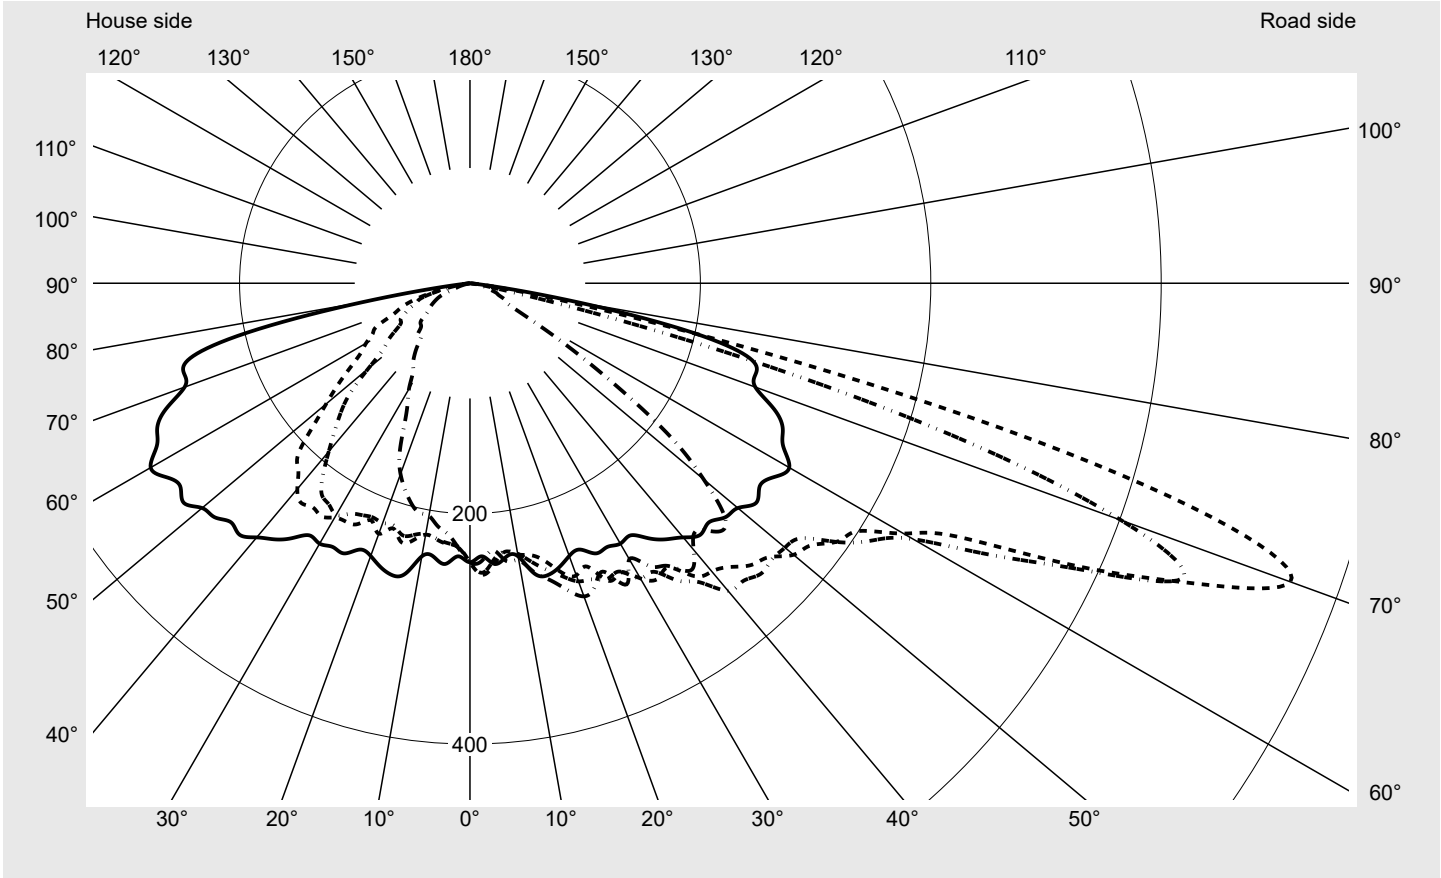

Photometric test report

Family Streetlight 31 micro toolless	Order number: 5XH5D35M08DA EAN: 4069025103246	LP number 59076_2480
	Version post-top or side-entry mounting, NEMA 7 pin (DALI) + Zhaga down Optic asymmetric, wide distribution (ST1.0a) Cover toughened safety glass Lamps LED 3000 K CRI ≥ 70 Controlgear ECG SITECO - Smart Interface Rated values Net luminous flux = 4940 lm Power consumption = 37.7 W Luminous efficacy = 131 lm/W	serial documentation 18.04.2024

Luminous intensity in cd/klm C180-0 C205-25 C210-30 C270-90 **Imax: 758 cd/klm**

Luminaire output ratios

Eta	100.0%
Eta 0° - 90°	100.0%
Eta 90° - 180°	0.0%

Luminous intensity class acc. to EN13201-2

Class:	G3
Imax 70°	757.8
Imax 80°	95.1
Imax 90°	0.0
Imax >90°	0.0
Imax >95°	0.0

Envelope curve in cd/klm **KMK 70°** **KMK 67.5°** **KMK 65°** **KMK 62.5°** **siteco**

Photometric test report

Family Streetlight 31 micro toolless	Order number: 5XH5D35M08DA EAN: 4069025103246	LP number 59076_2480
Table of values for luminous intensities		Maximum luminous intensity
		siteco