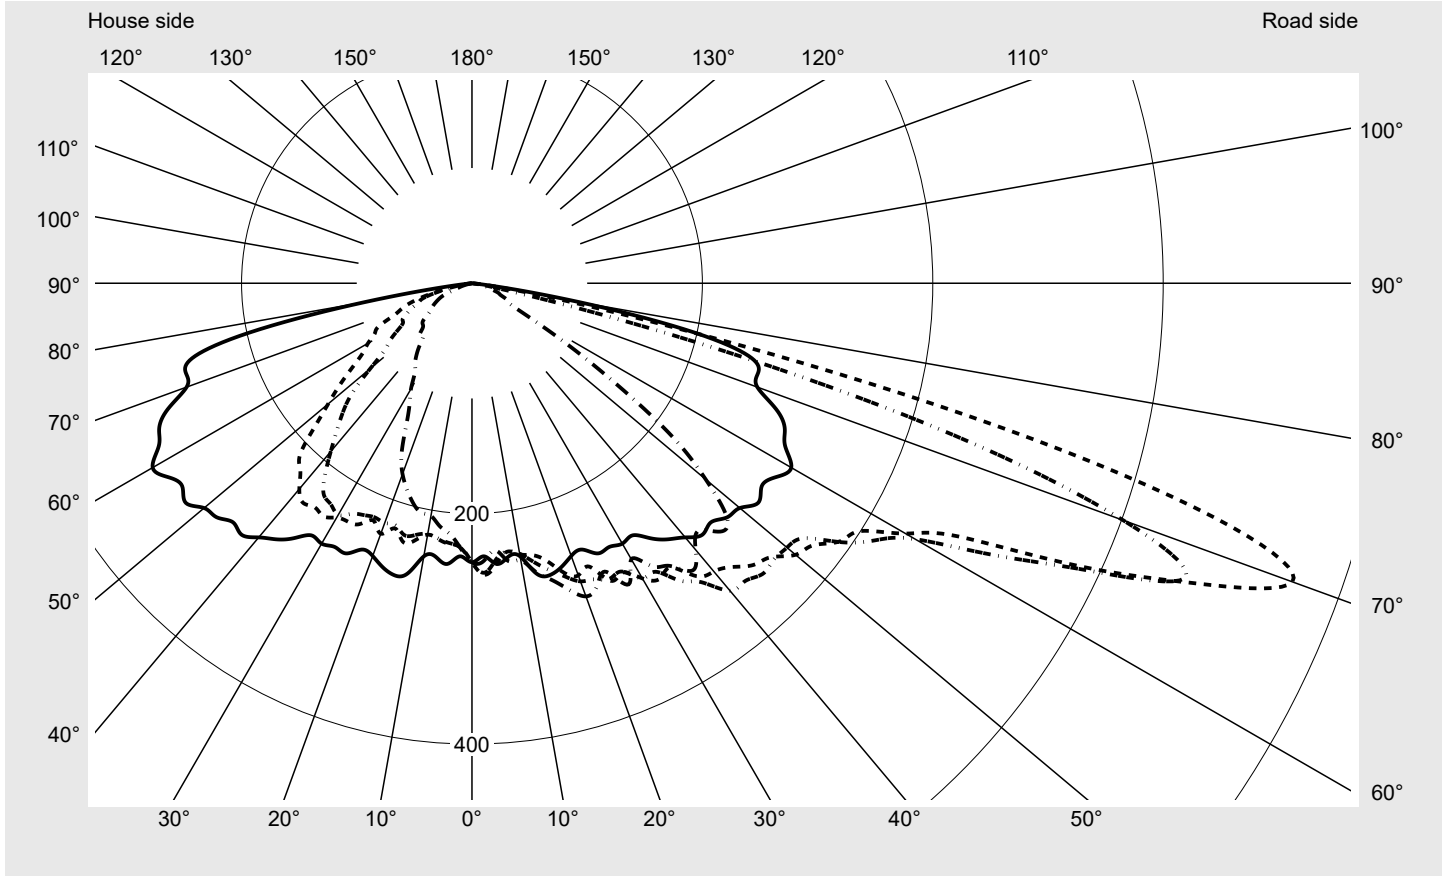

Photometric test report

Family Streetlight 31 micro toolless	Order number: 5XH5D31S08DA EAN: 4069025103147	LP number 59076_2420
	Version post-top or side-entry mounting, Smart Interface up Optic asymmetric, wide distribution (ST1.0a) Cover toughened safety glass Lamps LED 3000 K CRI ≥ 70 Controlgear ECG SITECO - Smart Interface Rated values Net luminous flux = 4940 lm Power consumption = 37.7 W Luminous efficacy = 131 lm/W	serial documentation 18.04.2024

Luminous intensity in cd/klm C180-0 C205-25 C210-30 C270-90 **Imax: 758 cd/klm**

Luminaire output ratios	
Eta	100.0%
Eta 0° - 90°	100.0%
Eta 90° - 180°	0.0%
Measurement conditions	
DIN EN 13032 and DIN 5032	

Luminous intensity class acc. to EN13201-2	
Class:	G3
Imax 70°	757.8
Imax 80°	95.1
Imax 90°	0.0
Imax >90°	0.0
Imax >95°	0.0

Photometric test report

Family Streetlight 31 micro toolless	Order number: 5XH5D31S08DA EAN: 4069025103147	LP number 59076_2420
--	--	---------------------------------------

Envelope curve in cd/klm **KMK 70°** **KMK 67.5°** **KMK 65°** **KMK 62.5°** **siteco**

Photometric test report

Family Streetlight 31 micro toolless	Order number: 5XH5D31S08DA EAN: 4069025103147	LP number 59076_2420
Table of values for luminous intensities		Maximum luminous intensity
siteco		