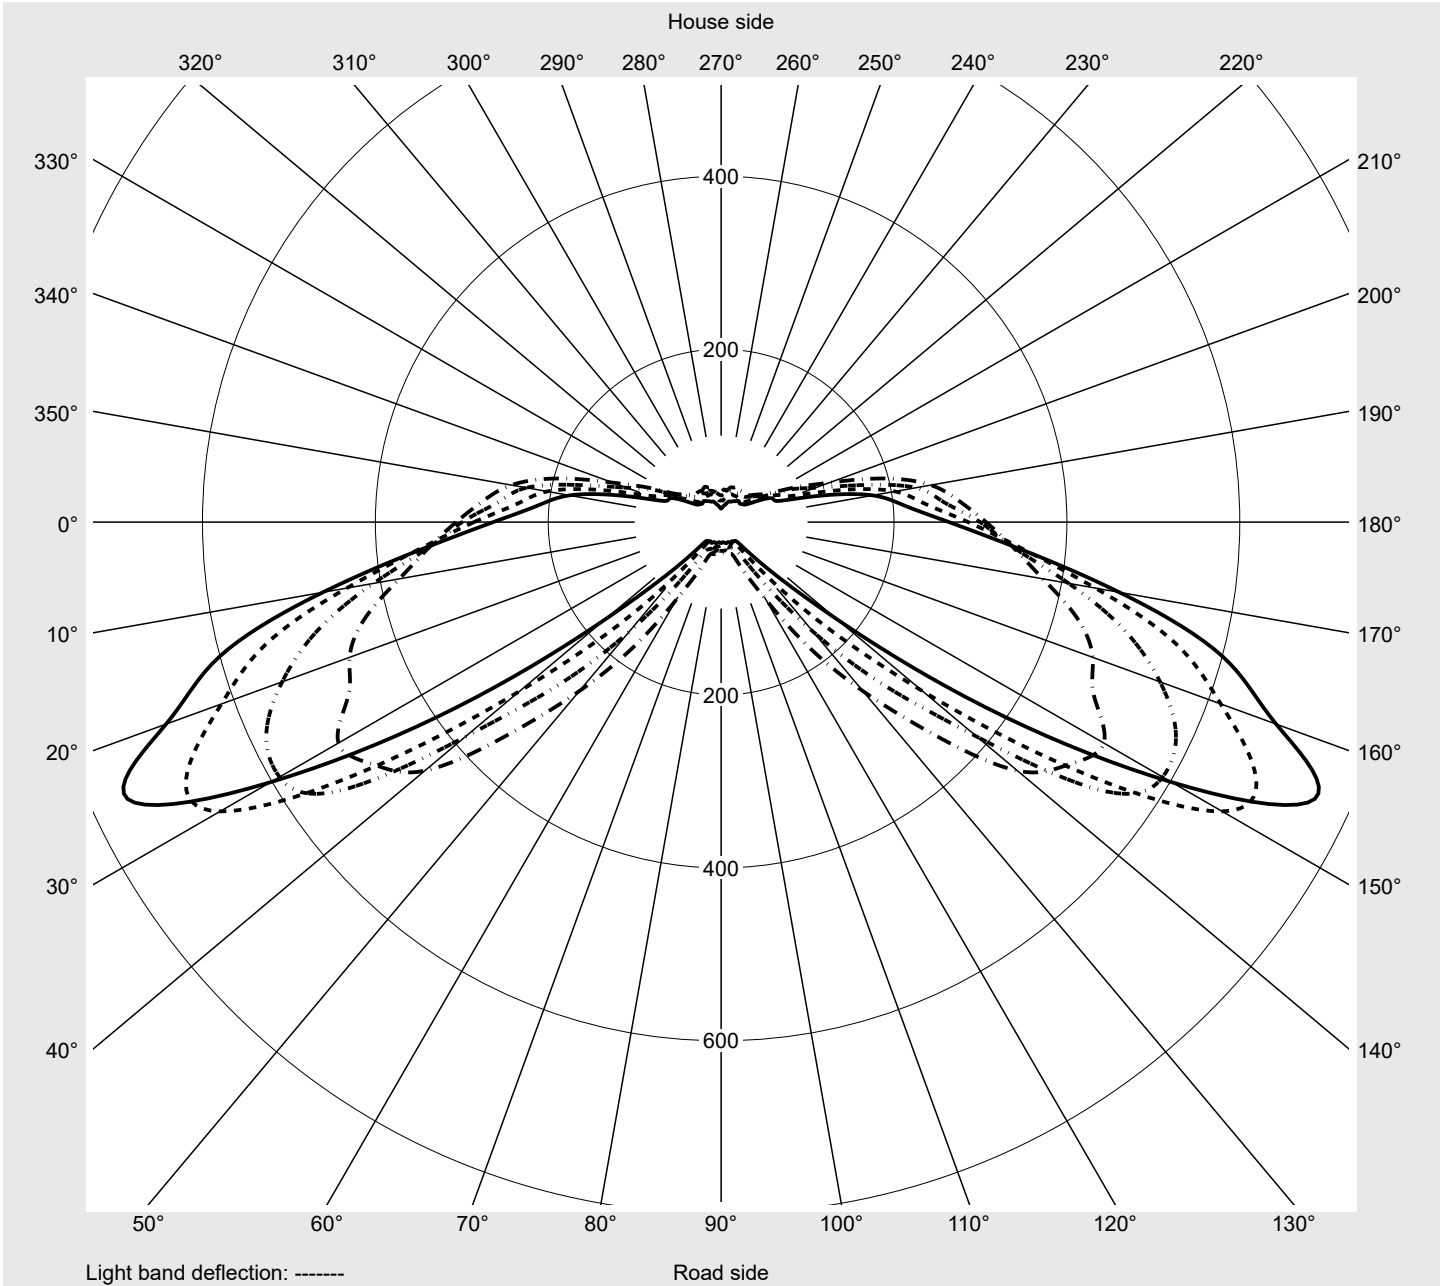

Photometric test report

Family Streetlight 31 micro toolless	Order number: 5XH5D31S08DA EAN: 4069025103147	LP number 59076_2420
	Version post-top or side-entry mounting, Smart Interface up Optic asymmetric, wide distribution (ST1.0a) Cover toughened safety glass Lamps LED 3000 K CRI ≥ 70 Controlgear ECG SITECO - Smart Interface Rated values Net luminous flux = 4940 lm Power consumption = 37.7 W Luminous efficacy = 131 lm/W	serial documentation 18.04.2024

Luminous intensity in cd/klm C180-0 C205-25 C210-30 C270-90 **Imax: 758 cd/klm**

Luminaire output ratios	
Eta	100.0%
Eta 0° - 90°	100.0%
Eta 90° - 180°	0.0%
Measurement conditions	
DIN EN 13032 and DIN 5032	

Luminous intensity class acc. to EN13201-2	
Class:	G3
Imax 70°	757.8
Imax 80°	95.1
Imax 90°	0.0
Imax >90°	0.0
Imax >95°	0.0

Photometric test report

Family Streetlight 31 micro toolless	Order number: 5XH5D31S08DA EAN: 4069025103147	LP number 59076_2420
--	--	---------------------------------------

Envelope curve in cd/klm **KMK 70°** **KMK 67.5°** **KMK 65°** **KMK 62.5°** **siteco**

Photometric test report

Family Streetlight 31 micro toolless	Order number: 5XH5D31S08DA EAN: 4069025103147	LP number 59076_2420
Table of values for luminous intensities		Maximum luminous intensity
siteco		