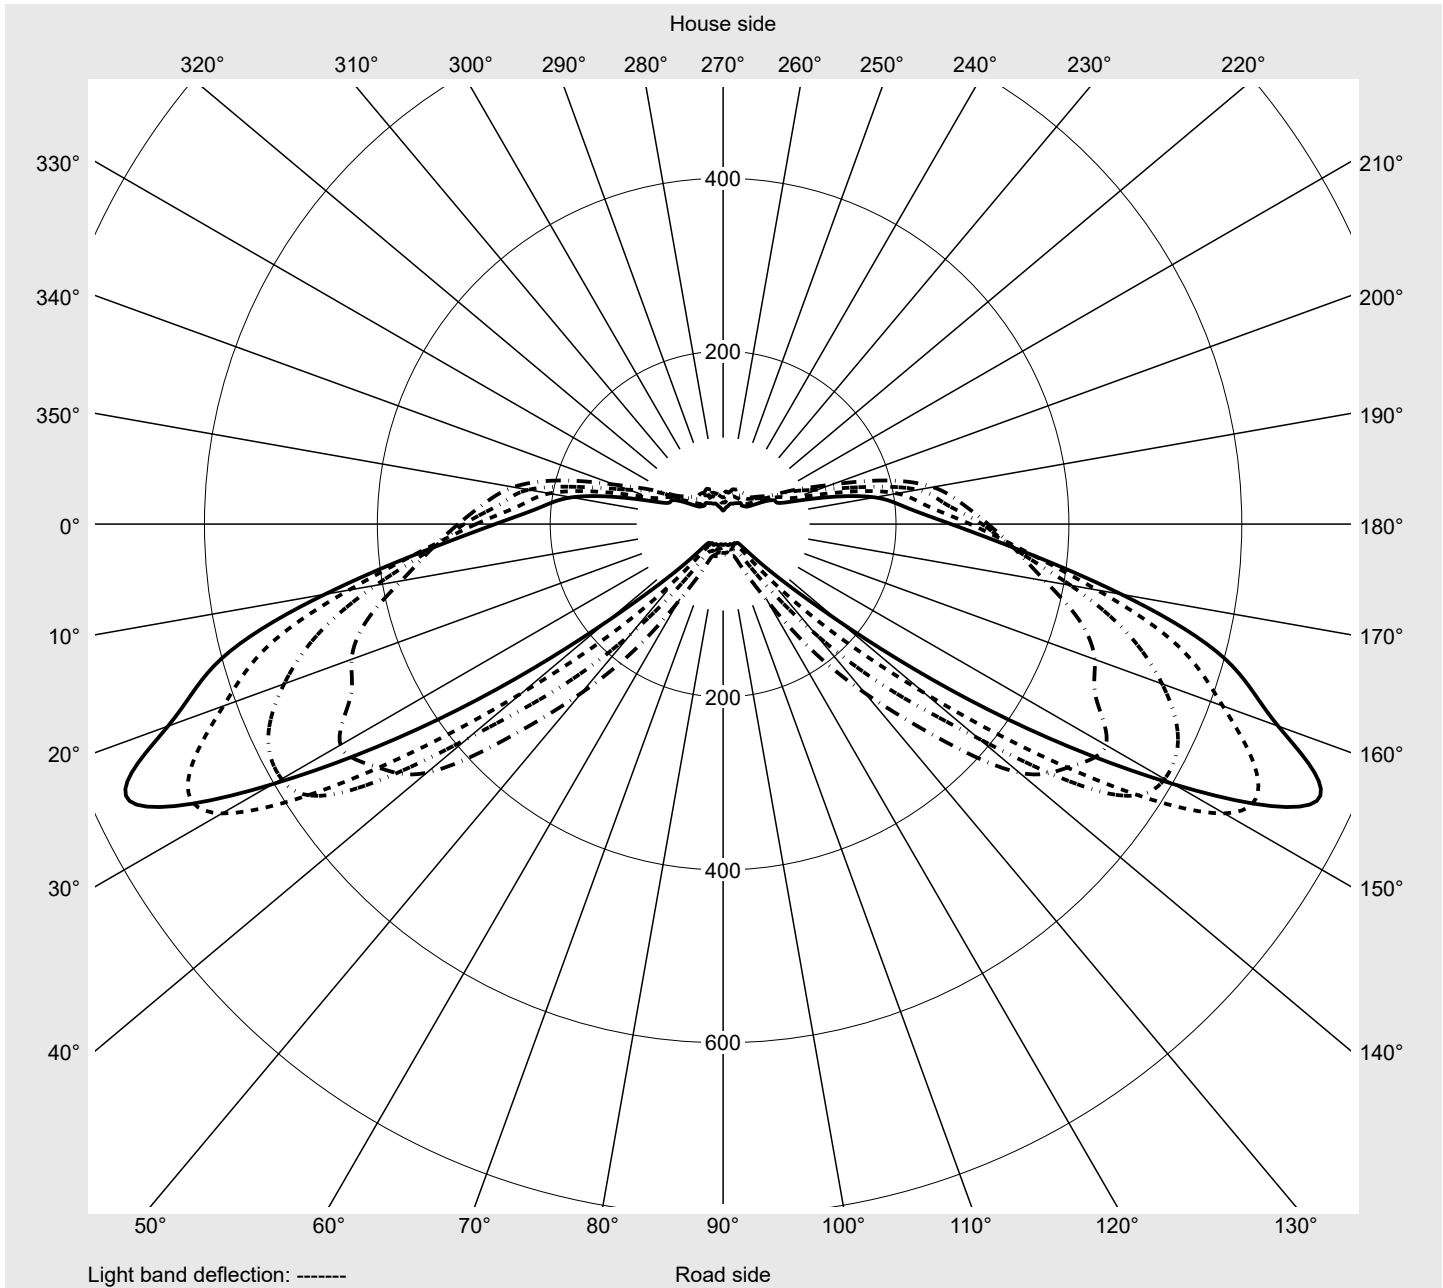

Photometric test report

Family Streetlight 31 micro toolless	Order number: 5XH5D31S08CA EAN: 4069025103130	LP number 59076_2410
	Version post-top or side-entry mounting, Smart Interface up Optic asymmetric, wide distribution (ST1.0a) Cover toughened safety glass Lamps LED 3000 K CRI ≥ 70 Controlgear ECG SITECO - Smart Interface Rated values Net luminous flux = 1440 lm Power consumption = 10.2 W Luminous efficacy = 141.2 lm/W	serial documentation 18.04.2024

Luminous intensity in cd/klm C180-0 C205-25 C210-30 C270-90 **Imax: 758 cd/klm**

Luminaire output ratios	
Eta	100.0%
Eta 0° - 90°	100.0%
Eta 90° - 180°	0.0%
Measurement conditions	
DIN EN 13032 and DIN 5032	

Luminous intensity class acc. to EN13201-2	
Class:	G3
Imax 70°	757.8
Imax 80°	95.1
Imax 90°	0.0
Imax >90°	0.0
Imax >95°	0.0

Photometric test report

Family Streetlight 31 micro toolless	Order number: 5XH5D31S08CA EAN: 4069025103130	LP number 59076_2410
--	--	--------------------------------

Envelope curve in cd/klm **KMK 70°** **KMK 67.5°** **KMK 65°** **KMK 62.5°** **siteco**

Photometric test report

Family Streetlight 31 micro toolless	Order number: 5XH5D31S08CA EAN: 4069025103130	LP number 59076_2410
Table of values for luminous intensities		Maximum luminous intensity
		siteco