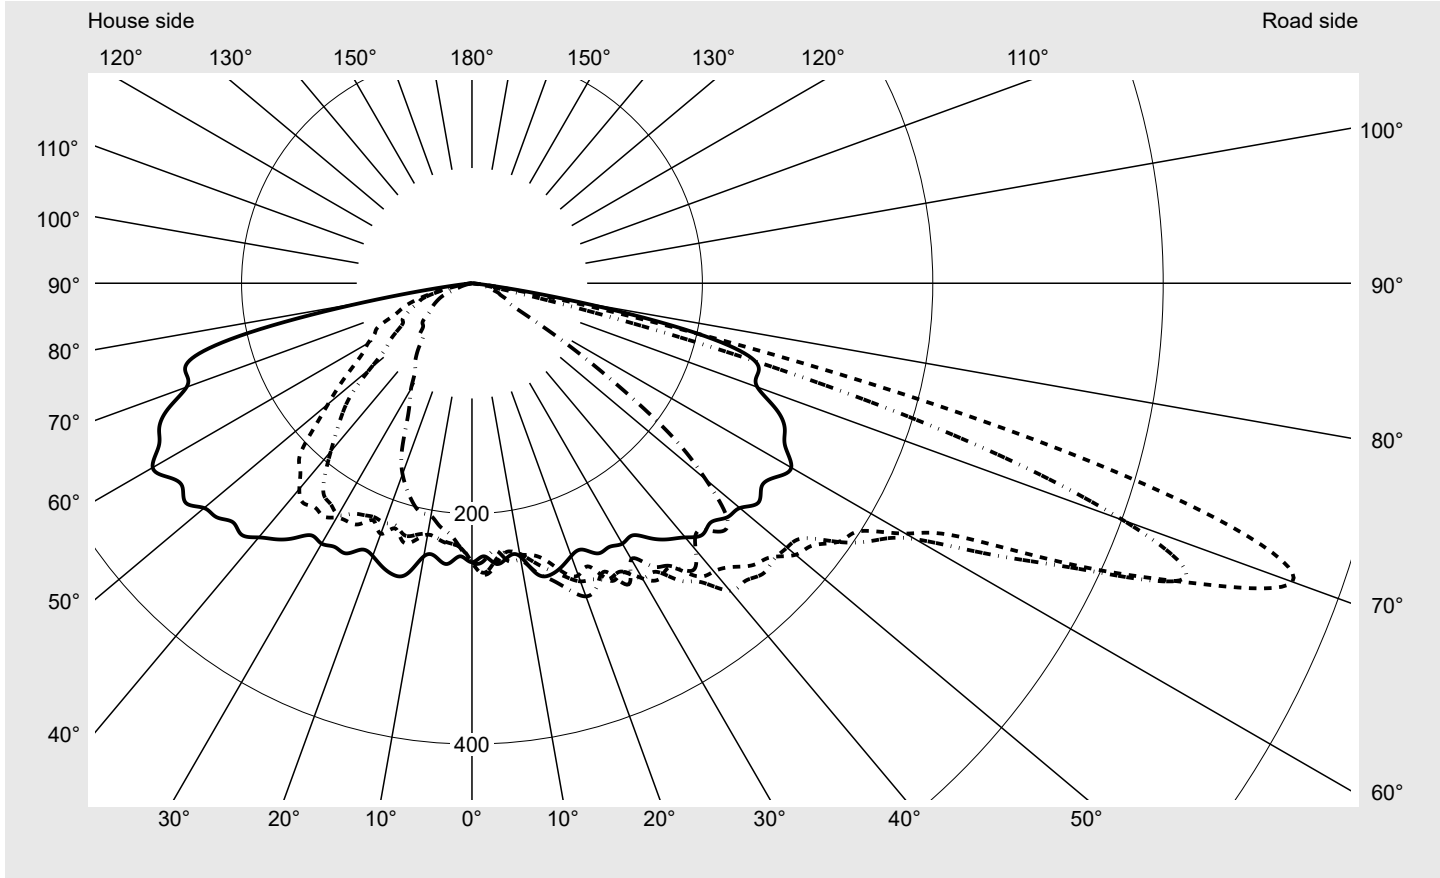

Photometric test report

Family DL® 50 mini LED	Order number: 5XA248D31Y08JE EAN: 4069025023698	LP number 59076_1686
Version	post-top or side-entry mounting, Smart Interface up/down	serial documentation 31.01.2024
Optic	asymmetric, wide distribution (ST1.0a)	
Cover	toughened safety glass	
Lamps	LED 3000 K CRI ≥ 70	
Controlgear	EVG SITECO iQ - Smart Interface	
Rated values	Net luminous flux = 9570 lm Power consumption = 55.6 W Luminous efficacy = 172.1 lm/W	

Luminous intensity in cd/klm C180-0 C205-25 C210-30 C270-90 **Imax: 758 cd/klm**

Luminaire output ratios

Eta	100.0%
Eta 0° - 90°	100.0%
Eta 90° - 180°	0.0%

Luminous intensity class acc. to EN13201-2

Class:	G3
Imax 70°	757.8
Imax 80°	95.1
Imax 90°	0.0
Imax >90°	0.0
Imax >95°	0.0

Measurement conditions

DIN EN 13032 and DIN 5032

Photometric test report

Family
DL® 50 mini LED

Order number: 5XA248D31Y08JE
EAN: 4069025023698

LP number
59076_1686

Envelope curve in cd/klm **KMK 70°** **KMK 67.5°** **KMK 65°** **KMK 62.5°** **siteco**