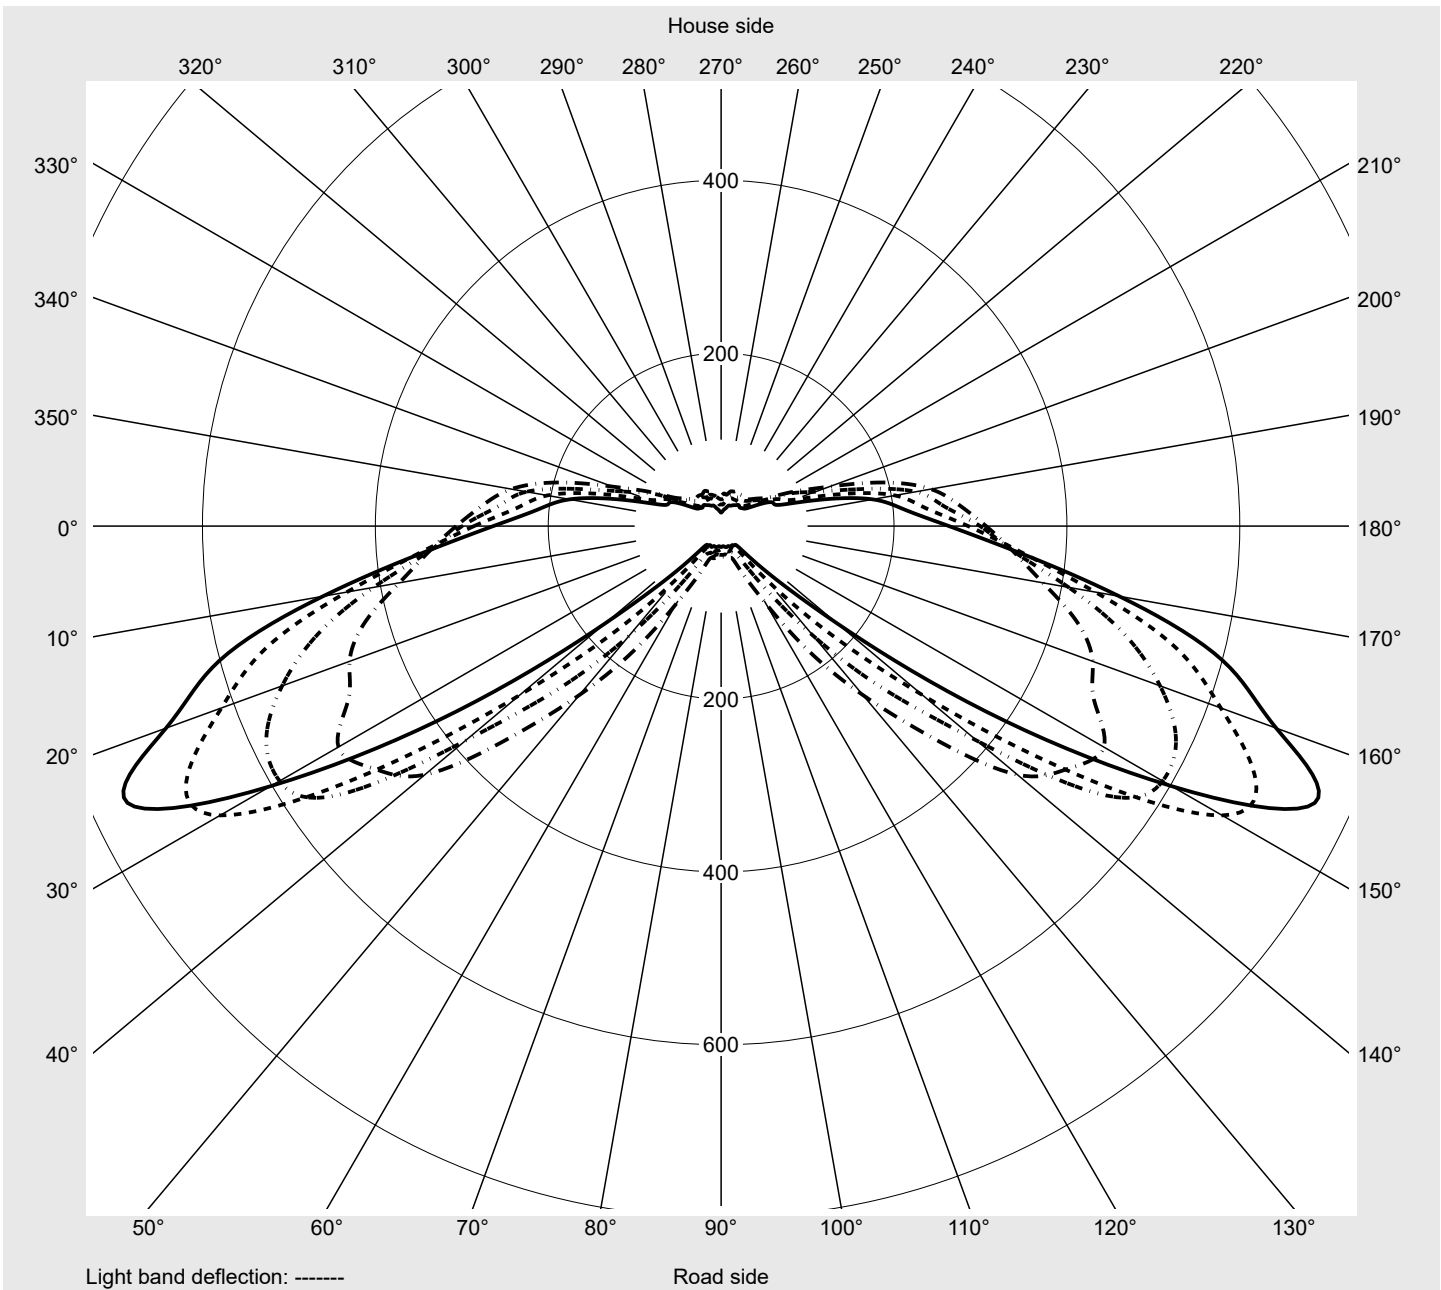

Photometric test report

Family DL® 50 mini LED	Order number: 5XA248D31Y08JE EAN: 4069025023698	LP number 59076_1686
Version	post-top or side-entry mounting, Smart Interface up/down	serial documentation 31.01.2024
Optic	asymmetric, wide distribution (ST1.0a)	
Cover	toughened safety glass	
Lamps	LED 3000 K CRI ≥ 70	
Controlgear	EVG SITECO iQ - Smart Interface	
Rated values	Net luminous flux = 9570 lm Power consumption = 55.6 W Luminous efficacy = 172.1 lm/W	

Measurement conditions

DIN EN 13032 and DIN 5032

Photometric test report

Family
DL® 50 mini LED

Order number: 5XA248D31Y08JE
EAN: 4069025023698

LP number
59076_1686

Envelope curve in cd/klm **KMK 70°** **KMK 67.5°** **KMK 65°** **KMK 62.5°** **siteco**