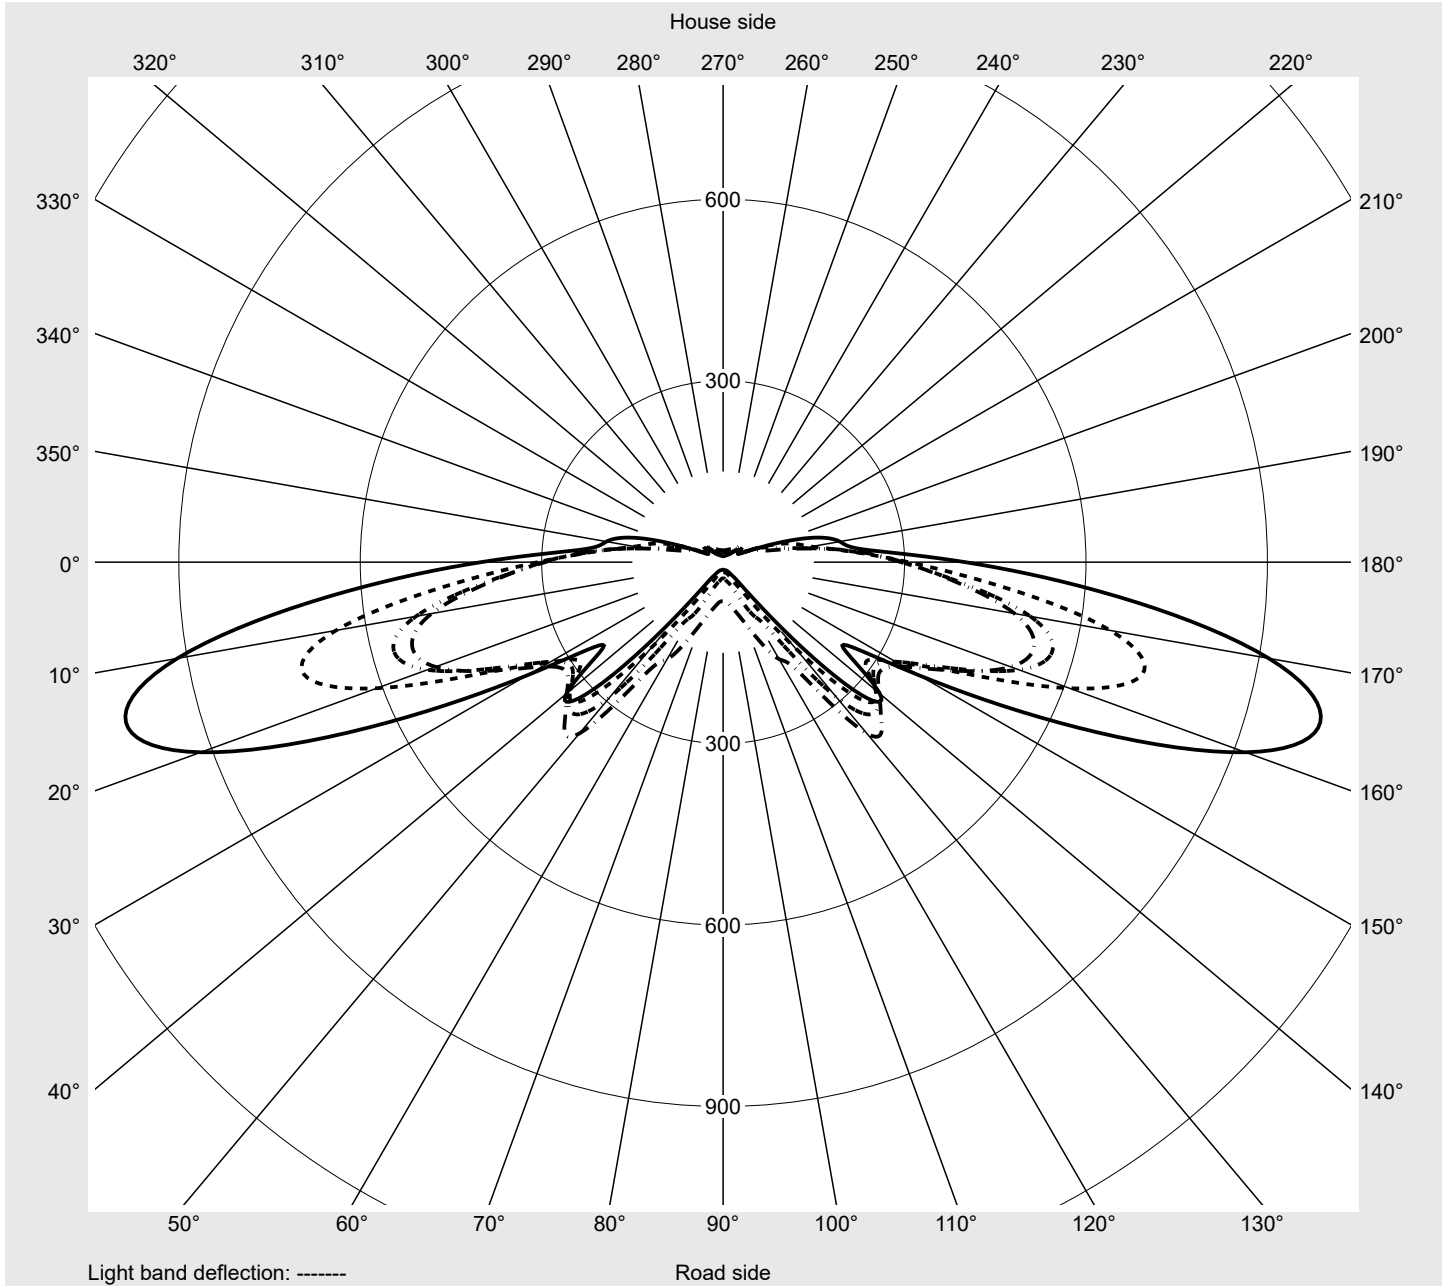

Photometric test report

Family Streetlight 21 micro LED	Order number: 5XE1R33R08DB EAN: 4069025148605	LP number 59535_95
	Version post-top or side-entry mounting, Smart Interface down Optic asymmetric, extremely wide distribution (P0.8a), Back Light Control (BLC) Cover toughened safety glass Lamps LED 3000 K CRI ≥ 70 Controlgear EVG-Smart Interface Rated values Net luminous flux = 4470 lm Power consumption = 39.1 W Luminous efficacy = 114.3 lm/W	serial documentation 18.01.2024

Luminous intensity in cd/klm C180-0 C195-15 C200-20 C270-90 **Imax: 1022 cd/klm**

Luminaire output ratios	
Eta	100.0%
Eta 0° - 90°	100.0%
Eta 90° - 180°	0.0%

Luminous intensity class acc. to EN13201-2	
Class:	G3
Imax 70°	1022.3
Imax 80°	56.2
Imax 90°	0.0
Imax >90°	0.0
Imax >95°	0.0

Measurement conditions
DIN EN 13032 and DIN 5032

Photometric test report

Family Streetlight 21 micro LED	Order number: 5XE1R33R08DB EAN: 4069025148605	LP number 59535_95
--	--	-------------------------------------

Envelope curve in cd/klm **KMK 70°** **KMK 67.5°** **KMK 65°** **KMK 62.5°** **siteco**

Photometric test report

Family Streetlight 21 micro LED	Order number: 5XE1R33R08DB EAN: 4069025148605	LP number 59535_95
---	--	------------------------------