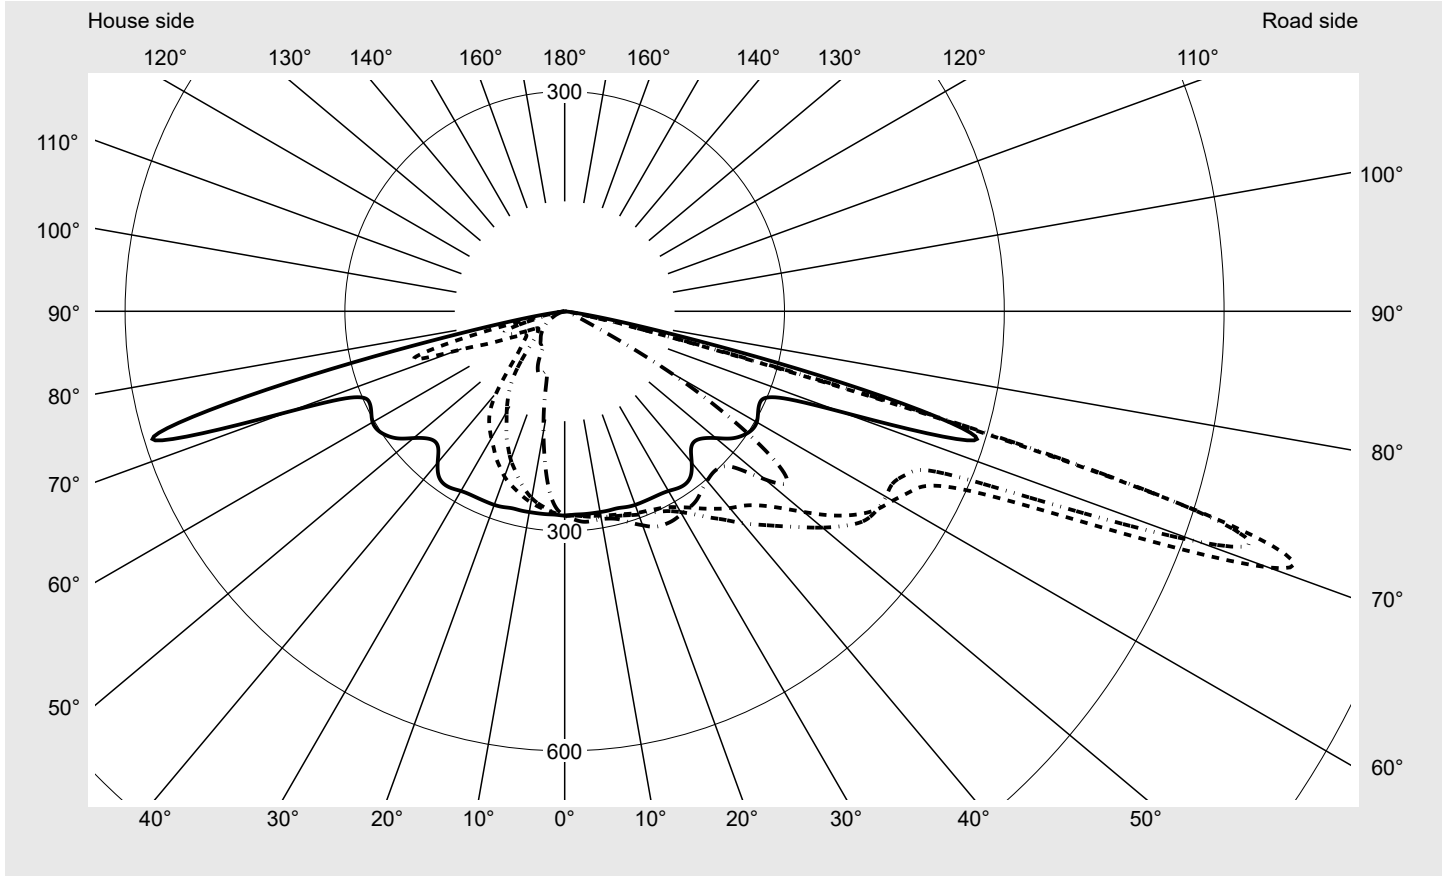

Photometric test report

Family Streetlight 21 micro LED	Order number: 5XE1R33R08DB EAN: 4069025148605	LP number 59535_95
	Version post-top or side-entry mounting, Smart Interface down Optic asymmetric, extremely wide distribution (P0.8a), Back Light Control (BLC) Cover toughened safety glass Lamps LED 3000 K CRI ≥ 70 Controlgear EVG-Smart Interface Rated values Net luminous flux = 4470 lm Power consumption = 39.1 W Luminous efficacy = 114.3 lm/W	serial documentation 18.01.2024

Luminous intensity in cd/klm C180-0 C195-15 C200-20 C270-90 **Imax: 1022 cd/klm**

Luminaire output ratios	
Eta	100.0%
Eta 0° - 90°	100.0%
Eta 90° - 180°	0.0%

Luminous intensity class acc. to EN13201-2	
Class:	G3
Imax 70°	1022.3
Imax 80°	56.2
Imax 90°	0.0
Imax >90°	0.0
Imax >95°	0.0

Measurement conditions
DIN EN 13032 and DIN 5032

Photometric test report

Family Streetlight 21 micro LED	Order number: 5XE1R33R08DB EAN: 4069025148605	LP number 59535_95
--	--	-------------------------------------

Envelope curve in cd/klm **KMK 70°** **KMK 67.5°** **KMK 65°** **KMK 62.5°** **siteco**

Photometric test report

Family Streetlight 21 micro LED	Order number: 5XE1R33R08DB EAN: 4069025148605	LP number 59535_95
---	--	------------------------------