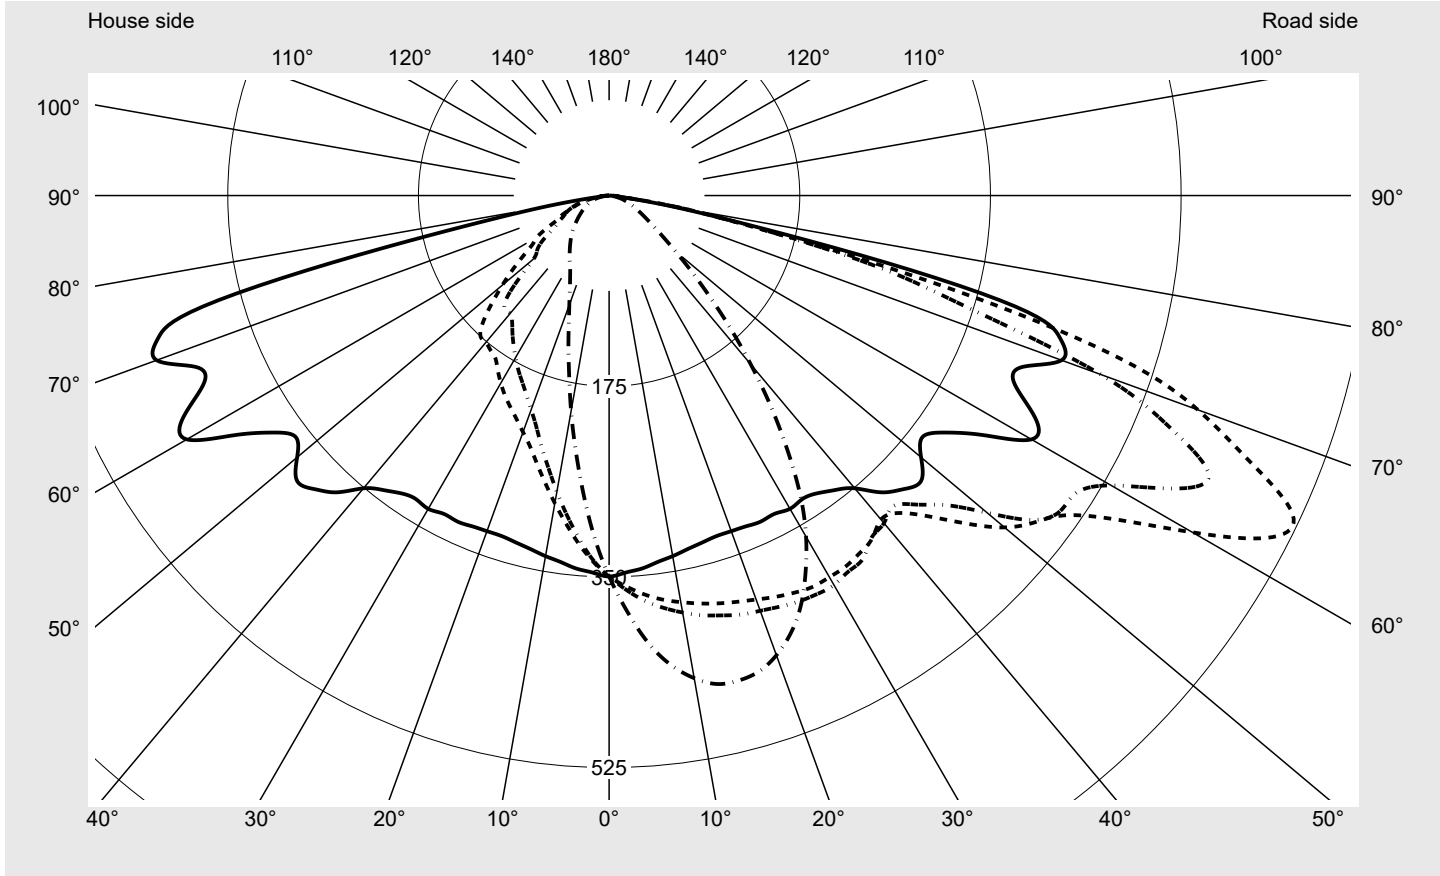

Photometric test report

Family Streetlight 11 micro LED	Order number: 5XC1B51Y08CE EAN: 4058352918630	LP number 59318_98
	Version post-top or side-entry mounting, Smart Interface up/down Optic asymmetric, extremely wide distribution (ST0.5a) Cover transparent, PMMA Lamps LED 3000 K CRI ≥ 70 Controlgear ECG SITECO iQ - DALI2 Rated values Net luminous flux = 1860 lm Power consumption = 12.3 W Luminous efficacy = 151.2 lm/W	serial documentation 27.07.2023

Luminous intensity in cd/klm C180-0 C200-20 C205-25 C270-90 **Imax: 692 cd/klm**

Luminaire output ratios

Eta	100.0%
Eta 0° - 90°	100.0%
Eta 90° - 180°	0.0%

Luminous intensity class acc. to EN13201-2

Class:	G3
Imax 70°	625.9
Imax 80°	83.0
Imax 90°	0.0
Imax >90°	0.0
Imax >95°	0.0

Measurement conditions

DIN EN 13032 and DIN 5032

Photometric test report

Family Streetlight 11 micro LED	Order number: 5XC1B51Y08CE EAN: 4058352918630	LP number 59318_98
---	--	------------------------------

Envelope curve in cd/klm **KMK 65°** **KMK 62,5°** **KMK 60°** **KMK 57,5°** **siteco**

Photometric test report

Family Streetlight 11 micro LED	Order number: 5XC1B51Y08CE EAN: 4058352918630	LP number 59318_98
Table of values for luminous intensities		Maximum luminous intensity