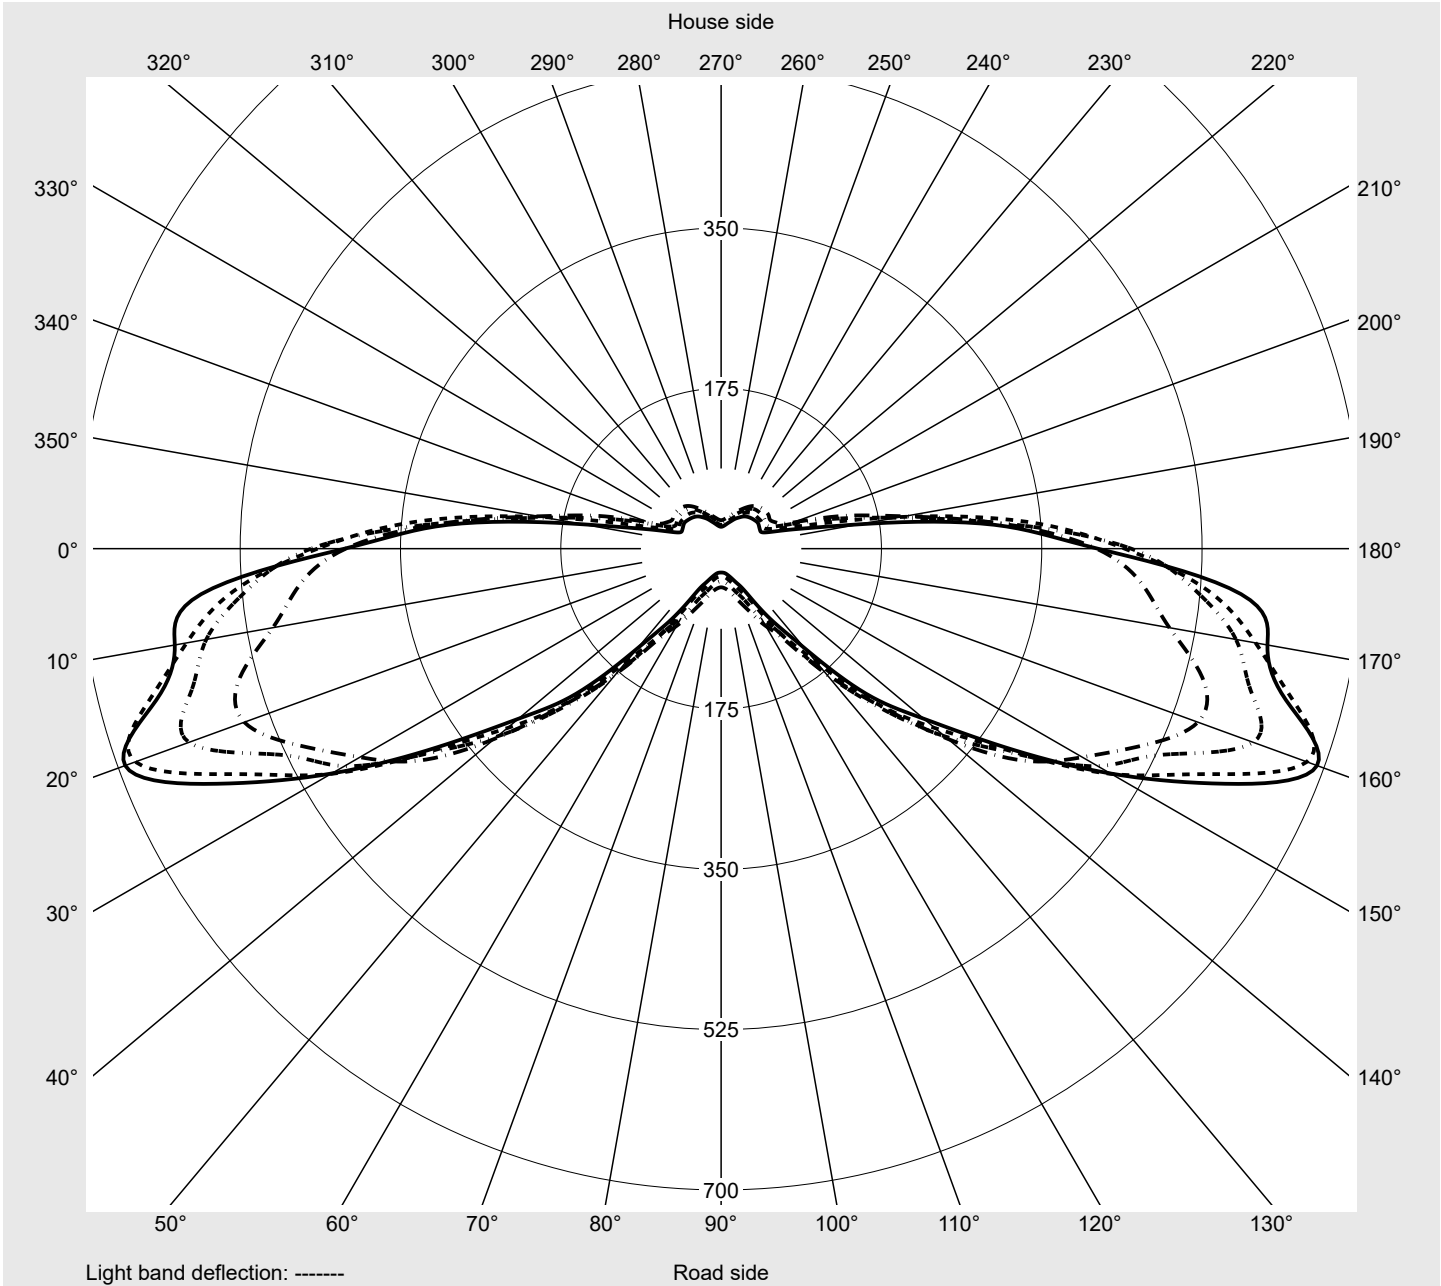

Photometric test report

Family Streetlight 11 micro LED	Order number: 5XC1B51Y08CE EAN: 4058352918630	LP number 59318_98
	Version post-top or side-entry mounting, Smart Interface up/down Optic asymmetric, extremely wide distribution (ST0.5a) Cover transparent, PMMA Lamps LED 3000 K CRI ≥ 70 Controlgear ECG SITECO iQ - DALI2 Rated values Net luminous flux = 1860 lm Power consumption = 12.3 W Luminous efficacy = 151.2 lm/W	serial documentation 27.07.2023

Luminous intensity in cd/klm C180-0 C200-20 C205-25 C270-90 **Imax: 692 cd/klm**

Luminaire output ratios

Eta	100.0%
Eta 0° - 90°	100.0%
Eta 90° - 180°	0.0%

Luminous intensity class acc. to EN13201-2

Class:	G3
Imax 70°	625.9
Imax 80°	83.0
Imax 90°	0.0
Imax >90°	0.0
Imax >95°	0.0

Measurement conditions

DIN EN 13032 and DIN 5032

Photometric test report

Family Streetlight 11 micro LED	Order number: 5XC1B51Y08CE EAN: 4058352918630	LP number 59318_98
---	--	------------------------------

Envelope curve in cd/klm **KMK 65°** **KMK 62,5°** **KMK 60°** **KMK 57,5°** **siteco**

Photometric test report

Family Streetlight 11 micro LED	Order number: 5XC1B51Y08CE EAN: 4058352918630	LP number 59318_98
Table of values for luminous intensities		Maximum luminous intensity