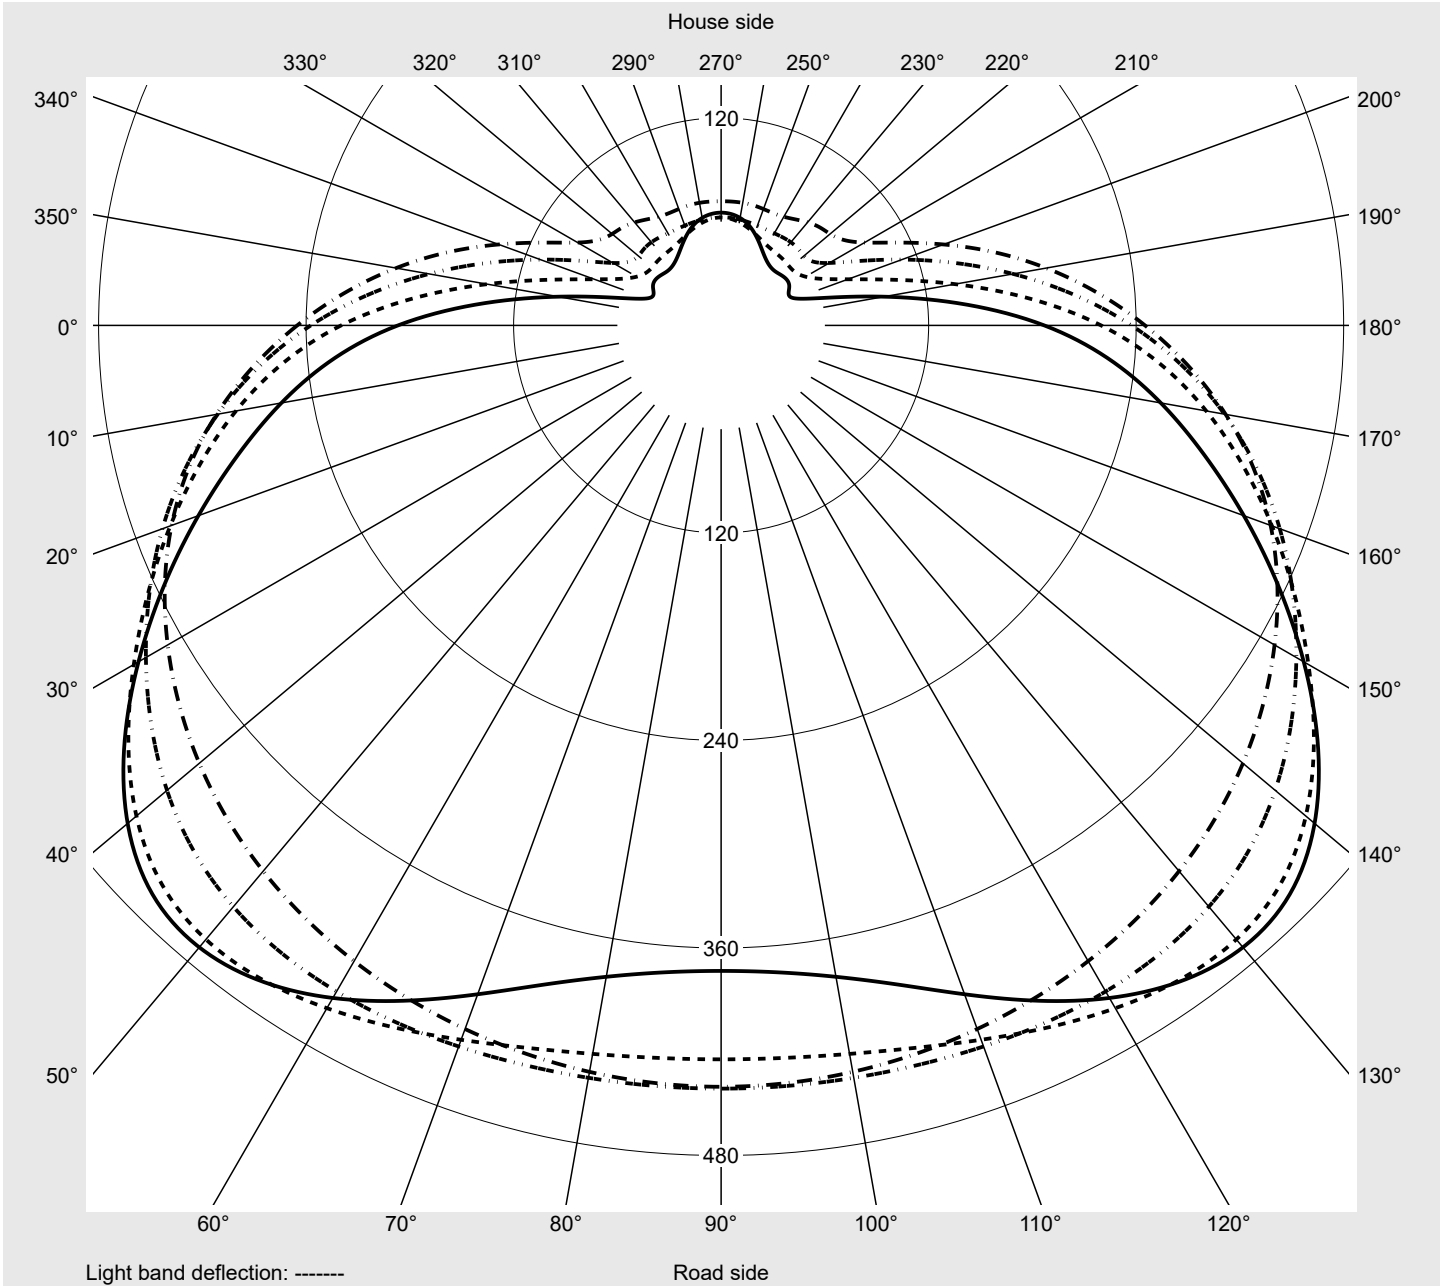

Photometric test report

Family Floodlight FL41	Order number: 5XA8581B1121 EAN: 4058352718414	LP number 59400_1
	Version mounting bracket Optic asymmetric distribution PL32 Cover toughened safety glass Lamps LED 3000 K CRI ≥ 70 Controlgear ECG Multilumen Rated values Net luminous flux = 26000 lm Power consumption = 200.0 W Luminous efficacy = 130 lm/W	serial documentation 13.07.2023
		

Luminous intensity in cd/klm C180-0 C225-45 C240-60 C270-90 **Imax: 465 cd/klm**

Luminaire output ratios	
Eta	100.0%
Eta 0° - 90°	100.0%
Eta 90° - 180°	0.0%
Measurement conditions	
DIN EN 13032 and DIN 5032	

Luminous intensity class acc. to EN13201-2	
Class:	G6
Imax 70°	327.3
Imax 80°	57.6
Imax 90°	0.0
Imax >90°	0.0
Imax >95°	0.0

Photometric test report

Family Floodlight FL41	Order number: 5XA8581B1121 EAN: 4058352718414	LP number 59400_1
-----------------------------------------	----------------------------------------------------------------	------------------------------------

Envelope curve in cd/klm **KMK 60°** **KMK 55°** **KMK 50°** **KMK 45°** **siteco**

Photometric test report

Family Floodlight FL41	Order number: 5XA8581B1121 EAN: 4058352718414	LP number 59400_1
Table of values for luminous intensities		Maximum luminous intensity
sITeco		