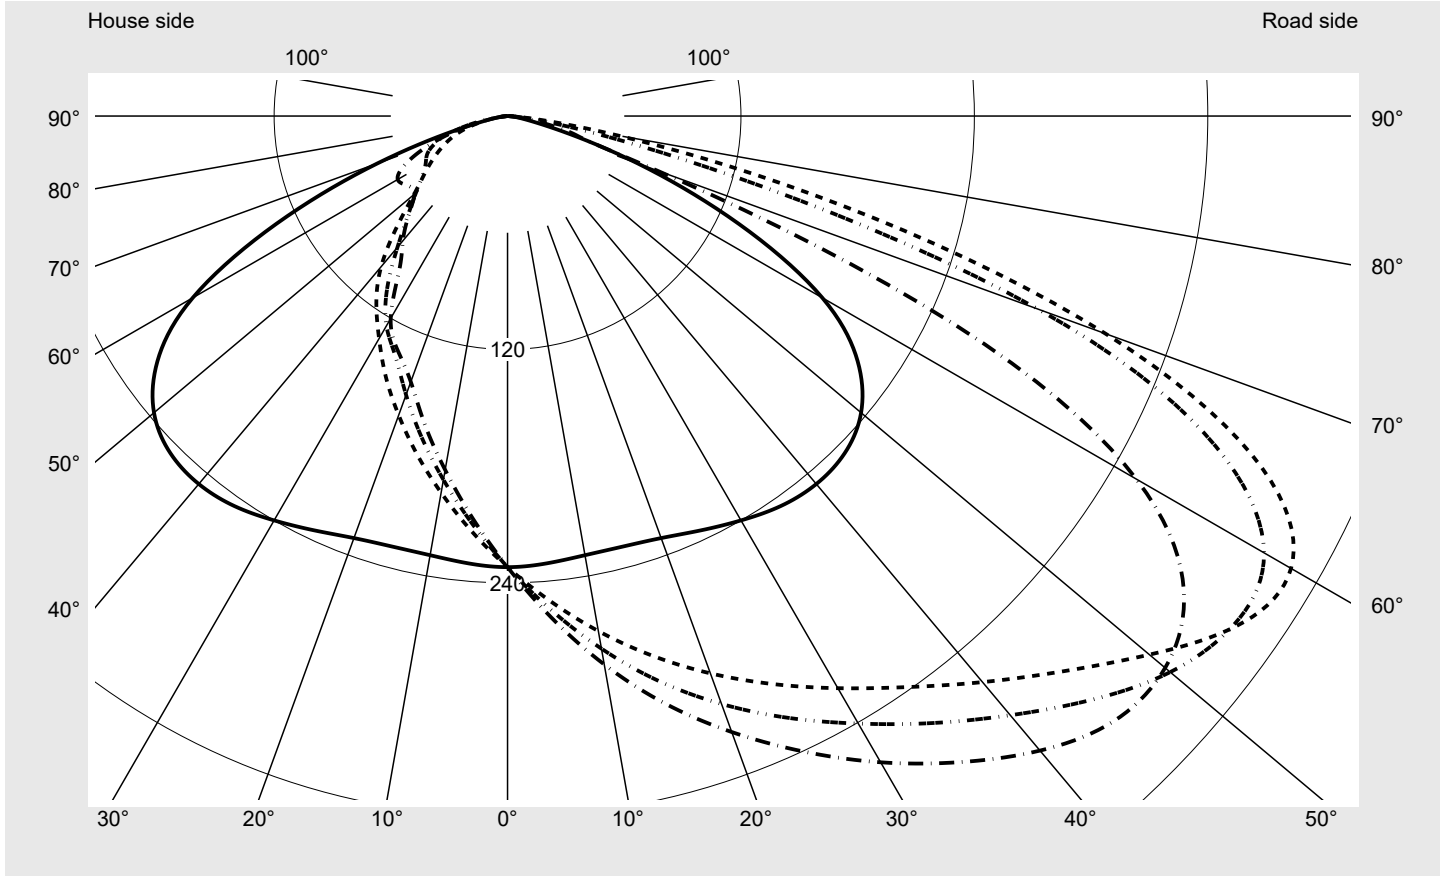

Photometric test report

Family Floodlight FL41	Order number: 5XA8581B1121 EAN: 4058352718414	LP number 59400_1
	Version mounting bracket Optic asymmetric distribution PL32 Cover toughened safety glass Lamps LED 3000 K CRI ≥ 70 Controlgear ECG Multilumen Rated values Net luminous flux = 26000 lm Power consumption = 200.0 W Luminous efficacy = 130 lm/W	serial documentation 13.07.2023
		

Luminous intensity in cd/klm C180-0 C225-45 C240-60 C270-90 **Imax: 465 cd/klm**

Luminaire output ratios	
Eta	100.0%
Eta 0° - 90°	100.0%
Eta 90° - 180°	0.0%
Measurement conditions	
DIN EN 13032 and DIN 5032	

Luminous intensity class acc. to EN13201-2	
Class:	G6
Imax 70°	327.3
Imax 80°	57.6
Imax 90°	0.0
Imax >90°	0.0
Imax >95°	0.0

Photometric test report

Family Floodlight FL41	Order number: 5XA8581B1121 EAN: 4058352718414	LP number 59400_1
-----------------------------------------	----------------------------------------------------------------	------------------------------------

Envelope curve in cd/klm **KMK 60°** **KMK 55°** **KMK 50°** **KMK 45°** **siteco**

Photometric test report

Family Floodlight FL41	Order number: 5XA8581B1121 EAN: 4058352718414	LP number 59400_1
Table of values for luminous intensities		Maximum luminous intensity
sITeco		