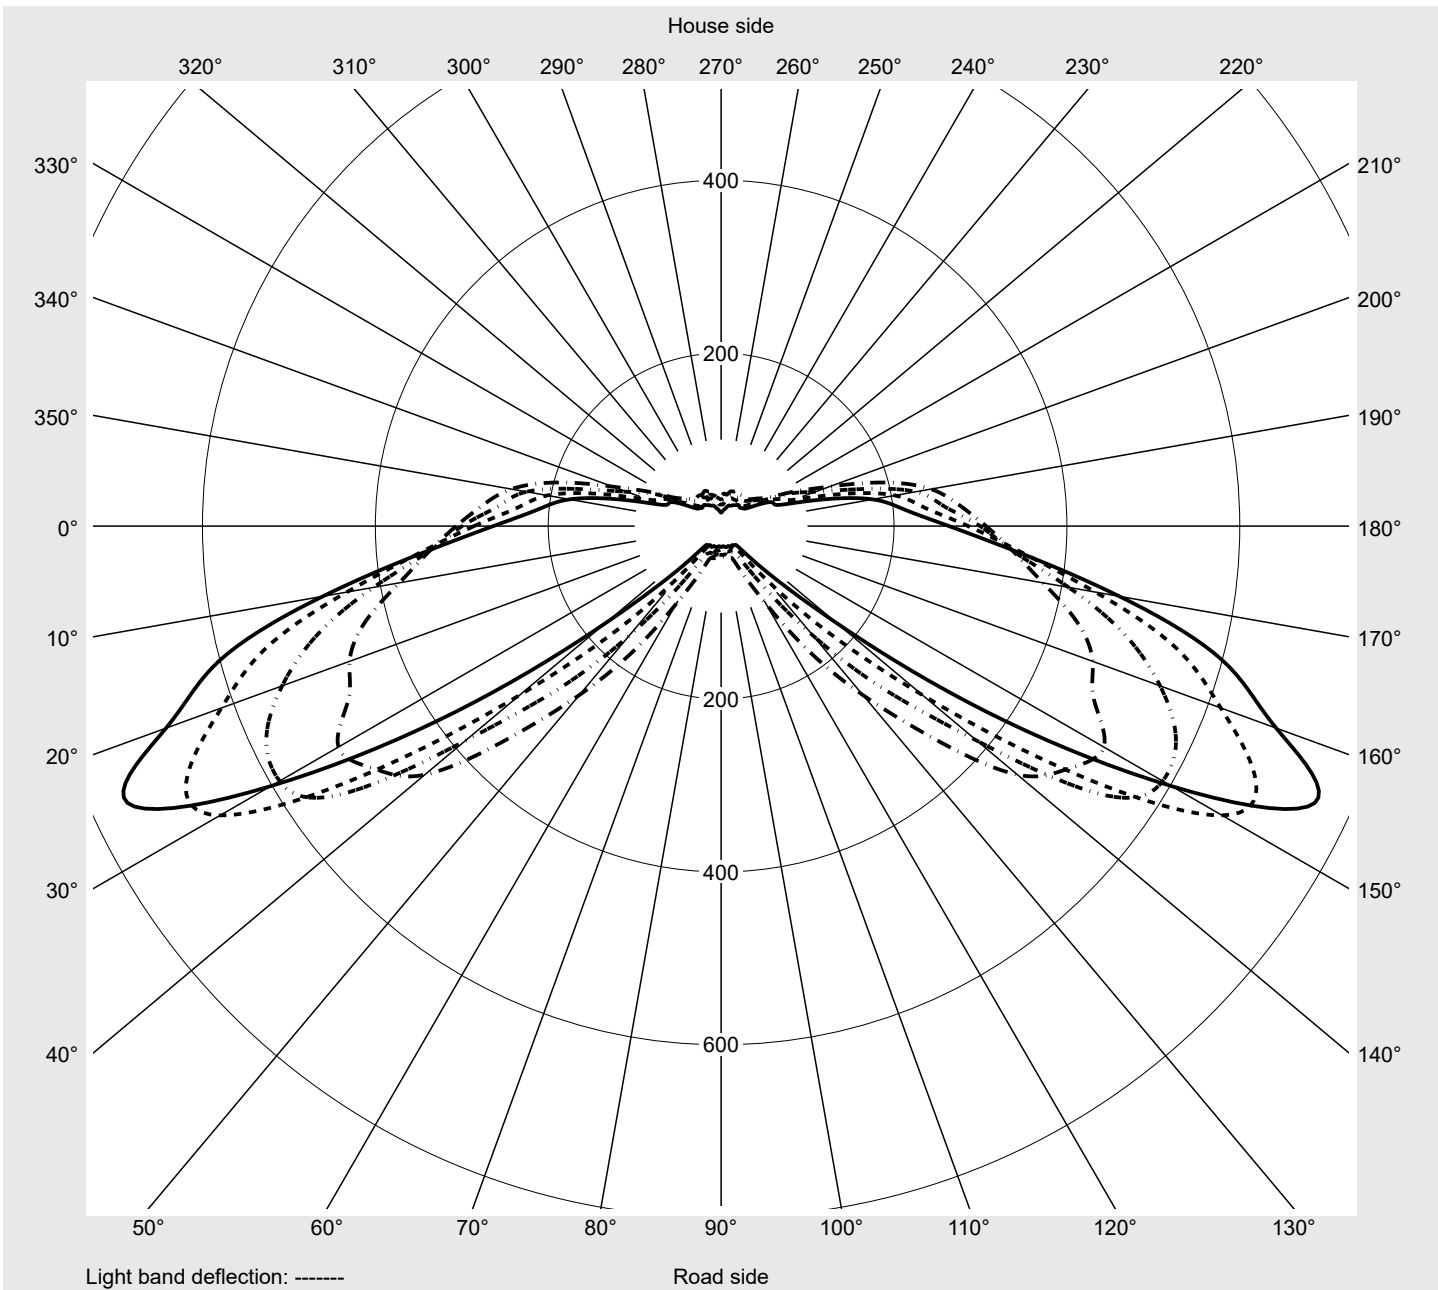

Photometric test report

Family Streetlight 21 micro easy LED	Order number: 5XE5D37N08CB EAN: 4058352897065	LP number 59076_1183
	Version post-top or side-entry mounting, NEMA 7 pin (DALI) Optic asymmetric, wide distribution (ST1.0a) Cover toughened safety glass Lamps LED 3000 K CRI ≥ 70 Controlgear ECG-DALI Plus Rated values Net luminous flux = 2290 lm Power consumption = 15.8 W Luminous efficacy = 144.9 lm/W	serial documentation 16.06.2023

Luminous intensity in cd/klm C180-0 C205-25 C210-30 C270-90 **Imax: 758 cd/klm**

Luminaire output ratios	
Eta	100.0%
Eta 0° - 90°	100.0%
Eta 90° - 180°	0.0%

Luminous intensity class acc. to EN13201-2	
Class:	G3
Imax 70°	757.8
Imax 80°	95.1
Imax 90°	0.0
Imax >90°	0.0
Imax >95°	0.0

Measurement conditions
DIN EN 13032 and DIN 5032

Photometric test report

Family Streetlight 21 micro easy LED	Order number: 5XE5D37N08CB EAN: 4058352897065	LP number 59076_1183
--	--	--------------------------------

Envelope curve in cd/klm **KMK 70°** **KMK 67.5°** **KMK 65°** **KMK 62.5°** **siteco**

Photometric test report

Family Streetlight 21 micro easy LED	Order number: 5XE5D37N08CB EAN: 4058352897065	LP number 59076_1183
Table of values for luminous intensities		Maximum luminous intensity
siteco		