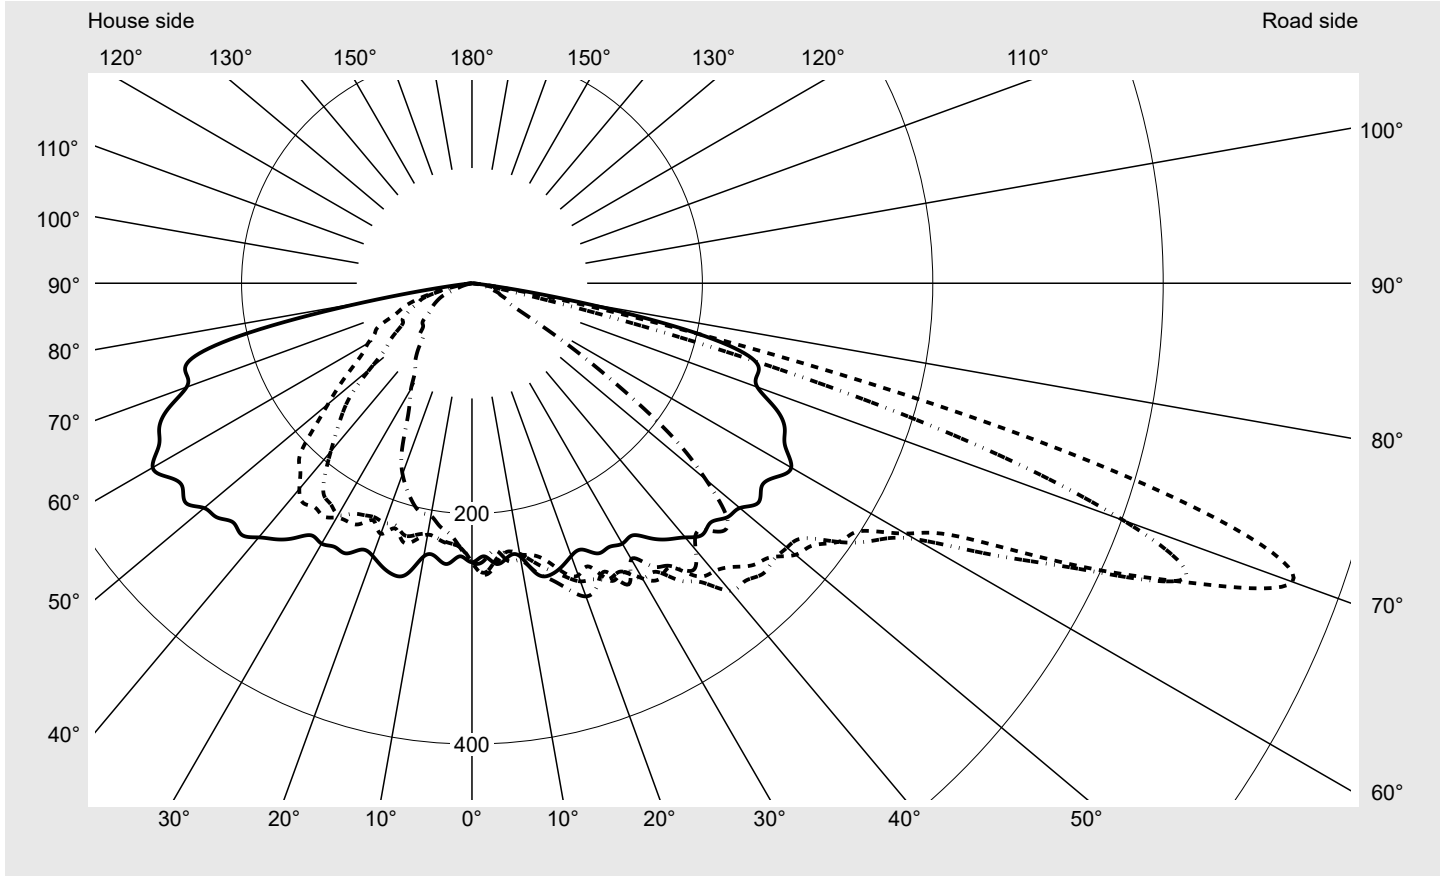

Photometric test report

Family Streetlight 21 micro easy LED	Order number: 5XE5D37N08CB EAN: 4058352897065	LP number 59076_1183
	Version post-top or side-entry mounting, NEMA 7 pin (DALI) Optic asymmetric, wide distribution (ST1.0a) Cover toughened safety glass Lamps LED 3000 K CRI ≥ 70 Controlgear ECG-DALI Plus Rated values Net luminous flux = 2290 lm Power consumption = 15.8 W Luminous efficacy = 144.9 lm/W	serial documentation 16.06.2023

Luminous intensity in cd/klm C180-0 C205-25 C210-30 C270-90 **Imax: 758 cd/klm**

Luminaire output ratios	
Eta	100.0%
Eta 0° - 90°	100.0%
Eta 90° - 180°	0.0%

Luminous intensity class acc. to EN13201-2	
Class:	G3
Imax 70°	757.8
Imax 80°	95.1
Imax 90°	0.0
Imax >90°	0.0
Imax >95°	0.0

Measurement conditions
DIN EN 13032 and DIN 5032

Photometric test report

Family Streetlight 21 micro easy LED	Order number: 5XE5D37N08CB EAN: 4058352897065	LP number 59076_1183
--	--	--------------------------------

Envelope curve in cd/klm **KMK 70°** **KMK 67.5°** **KMK 65°** **KMK 62.5°** **siteco**

Photometric test report

Family Streetlight 21 micro easy LED	Order number: 5XE5D37N08CB EAN: 4058352897065	LP number 59076_1183
Table of values for luminous intensities		Maximum luminous intensity
siteco		