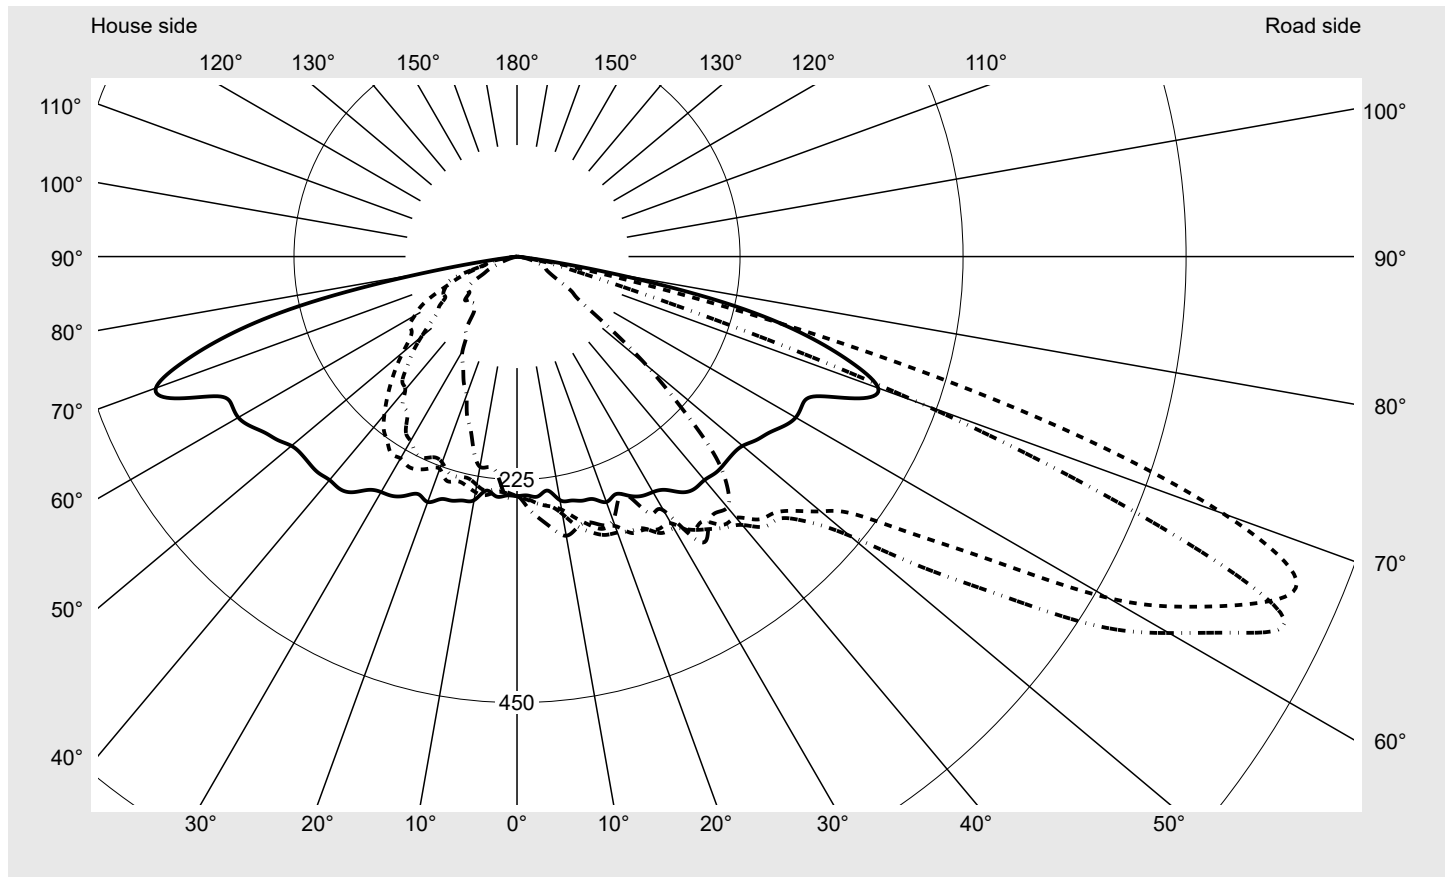

Photometric test report

Family
Streetlight 21 micro easy LED

Order number: 5XE5C47N08DB
EAN: 4058352897027

LP number
59081_1143

Version post-top or side-entry mounting, NEMA 7 pin (DALI)
Optic asymmetric, wide distribution (ST0.8a)
Cover toughened safety glass
Lamps LED 4000 K | CRI ≥ 70
Controlgear ECG-DALI Plus
Rated values Net luminous flux = 5320 lm
 Power consumption = 39.1 W
 Luminous efficacy = 136.1 lm/W

serial
documentation
16.06.2023

siteco

Luminous intensity in cd/klm

C180-0

C200-20

C205-25

C270-90

Imax: 851 cd/klm

Luminaire output ratios

Eta	100.0%
Eta 0° - 90°	100.0%
Eta 90° - 180°	0.0%

Luminous intensity class acc. to EN13201-2

Class:	G3
Imax 70°	826.1
Imax 80°	99.6
Imax 90°	0.0
Imax >90°	0.0
Imax >95°	0.0

Measurement conditions

DIN EN 13032 and DIN 5032

Photometric test report

Family Streetlight 21 micro easy LED	Order number: 5XE5C47N08DB EAN: 4058352897027	LP number 59081_1143
--	--	--------------------------------

Envelope curve in cd/klm **KMK 67.5°** **KMK 65°** **KMK 62.5°** **KMK 60°** **siteco**