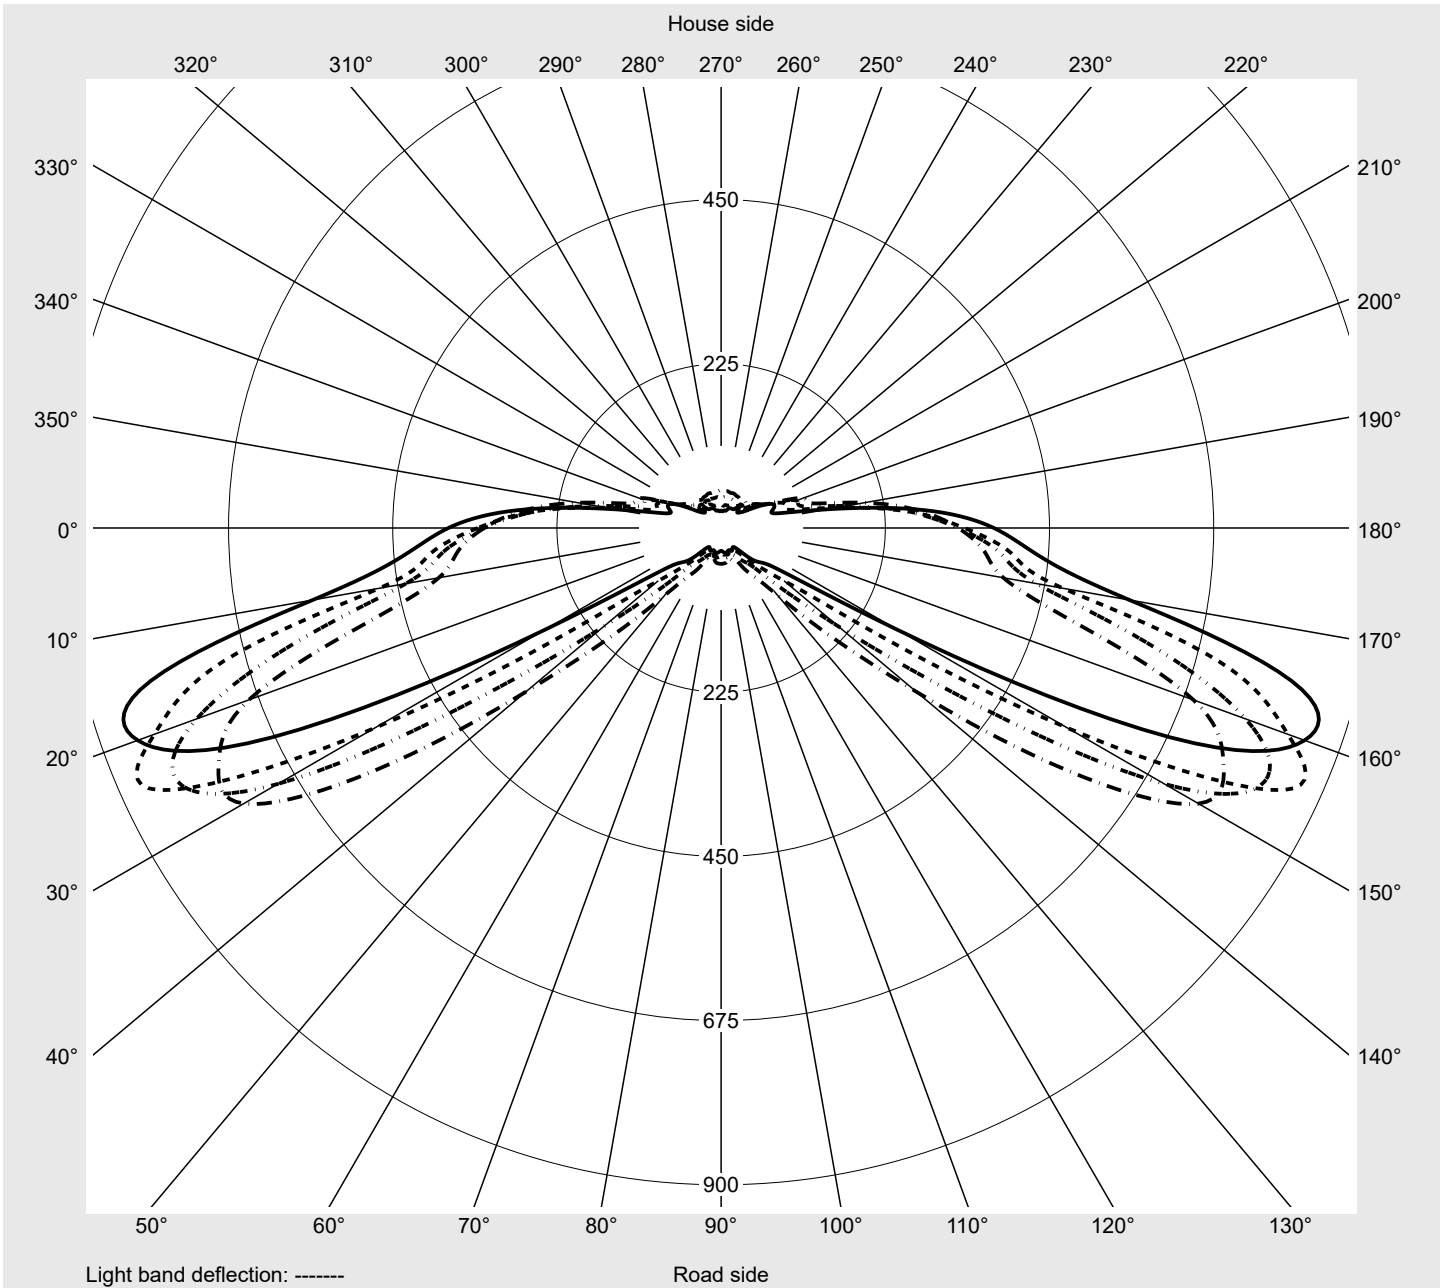

Photometric test report

Family
Streetlight 21 micro easy LED

Order number: 5XE5C47N08DB
EAN: 4058352897027

LP number
59081_1143

Version post-top or side-entry mounting, NEMA 7 pin (DALI)
Optic asymmetric, wide distribution (ST0.8a)
Cover toughened safety glass
Lamps LED 4000 K | CRI ≥ 70
Controlgear ECG-DALI Plus
Rated values Net luminous flux = 5320 lm
 Power consumption = 39.1 W
 Luminous efficacy = 136.1 lm/W

serial
documentation
16.06.2023

siteco

Luminous intensity in cd/klm

C180-0

C200-20

C205-25

C270-90

Imax: 851 cd/klm

Luminaire output ratios

Eta	100.0%
Eta 0° - 90°	100.0%
Eta 90° - 180°	0.0%

Luminous intensity class acc. to EN13201-2

Class:	G3
Imax 70°	826.1
Imax 80°	99.6
Imax 90°	0.0
Imax >90°	0.0
Imax >95°	0.0

Measurement conditions

DIN EN 13032 and DIN 5032

Photometric test report

Family Streetlight 21 micro easy LED	Order number: 5XE5C47N08DB EAN: 4058352897027	LP number 59081_1143
--	--	--------------------------------

Envelope curve in cd/klm **KMK 67.5°** **KMK 65°** **KMK 62.5°** **KMK 60°** **siteco**