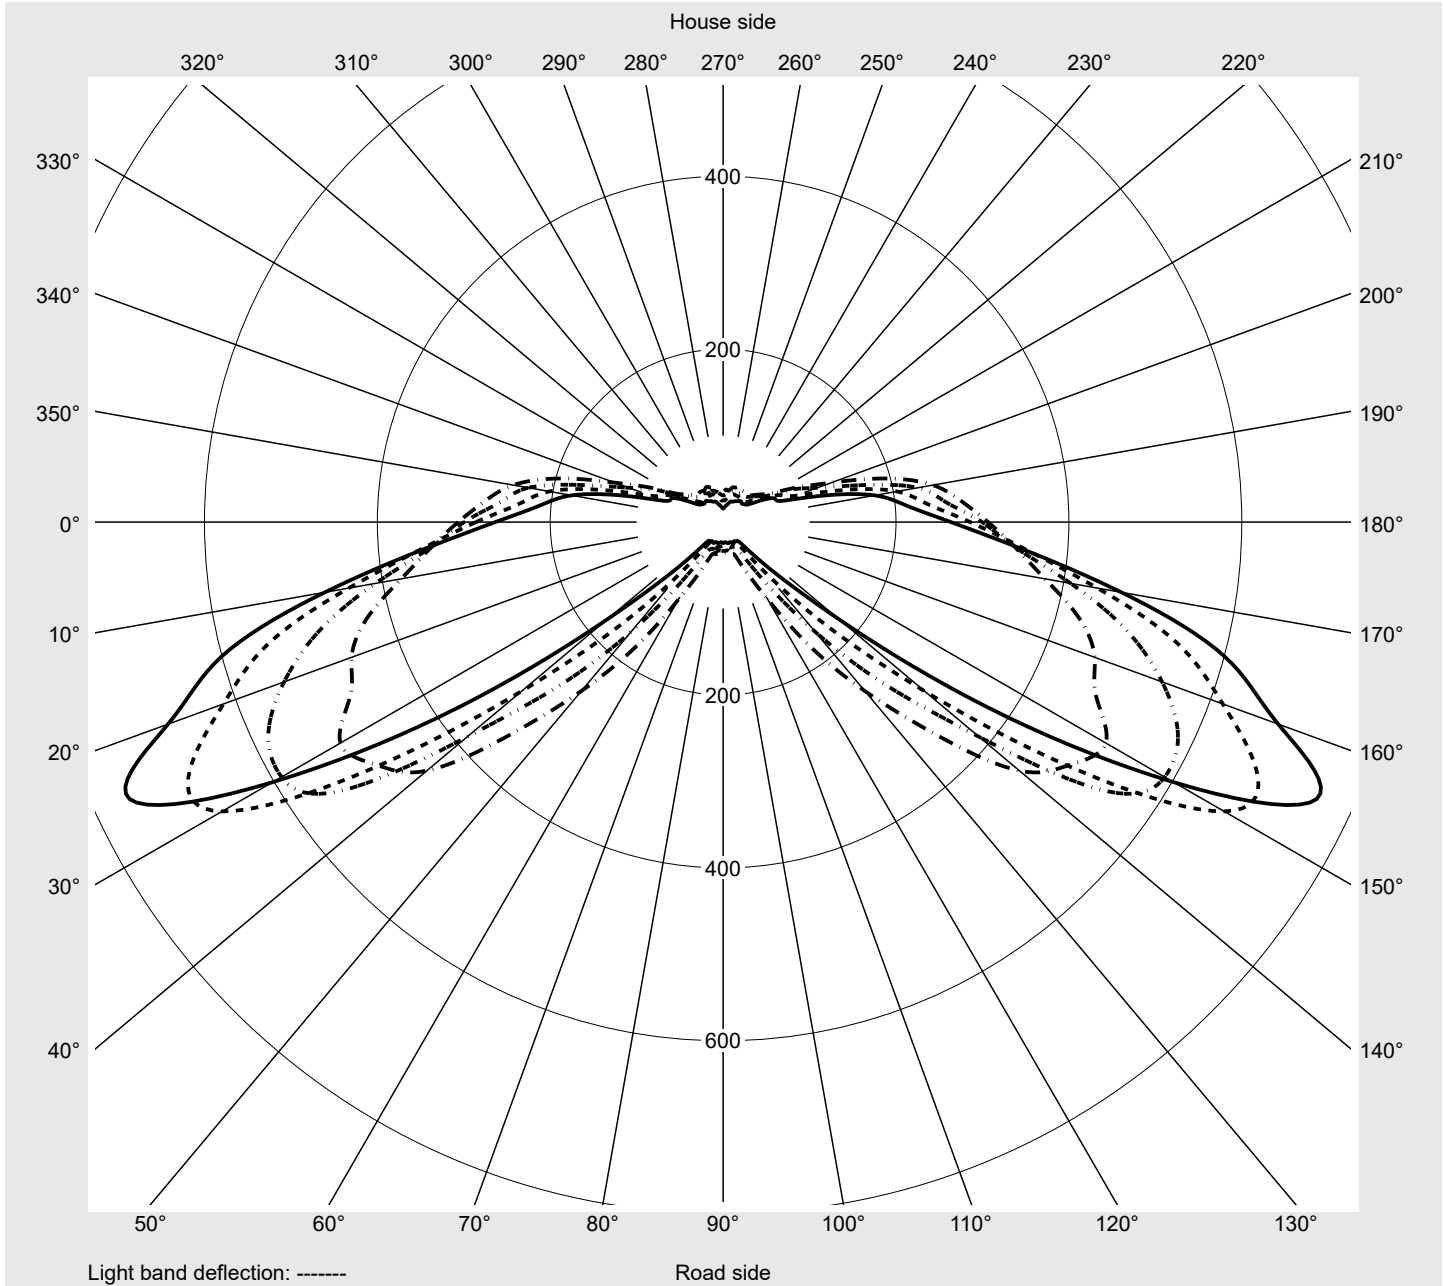

Photometric test report

Family DL® 50 mini LED	Order number: 5XA248D41F08HE EAN: 4058352803295	LP number 59076_1048
	Version post-top or side-entry mounting Optic asymmetric, wide distribution (ST1.0a) Cover toughened safety glass Lamps LED 4000 K CRI ≥ 70 Controlgear ECG SITECO iQ Rated values Net luminous flux = 9400 lm Power consumption = 64.6 W Luminous efficacy = 145.5 lm/W	serial documentation 03.04.2023

Luminous intensity in cd/klm C180-0 C205-25 C210-30 C270-90 **Imax: 758 cd/klm**

Luminaire output ratios	
Eta	100.0%
Eta 0° - 90°	100.0%
Eta 90° - 180°	0.0%

Luminous intensity class acc. to EN13201-2	
Class:	G3
Imax 70°	757.8
Imax 80°	95.1
Imax 90°	0.0
Imax >90°	0.0
Imax >95°	0.0

Measurement conditions
DIN EN 13032 and DIN 5032

Photometric test report

Family DL® 50 mini LED	Order number: 5XA248D41F08HE EAN: 4058352803295	LP number 59076_1048
---	--	---------------------------------------

Envelope curve in cd/klm **KMK 70°** **KMK 67.5°** **KMK 65°** **KMK 62.5°** **siteco**

Photometric test report

Family DL® 50 mini LED	Order number: 5XA248D41F08HE EAN: 4058352803295	LP number 59076_1048
Table of values for luminous intensities		Maximum luminous intensity