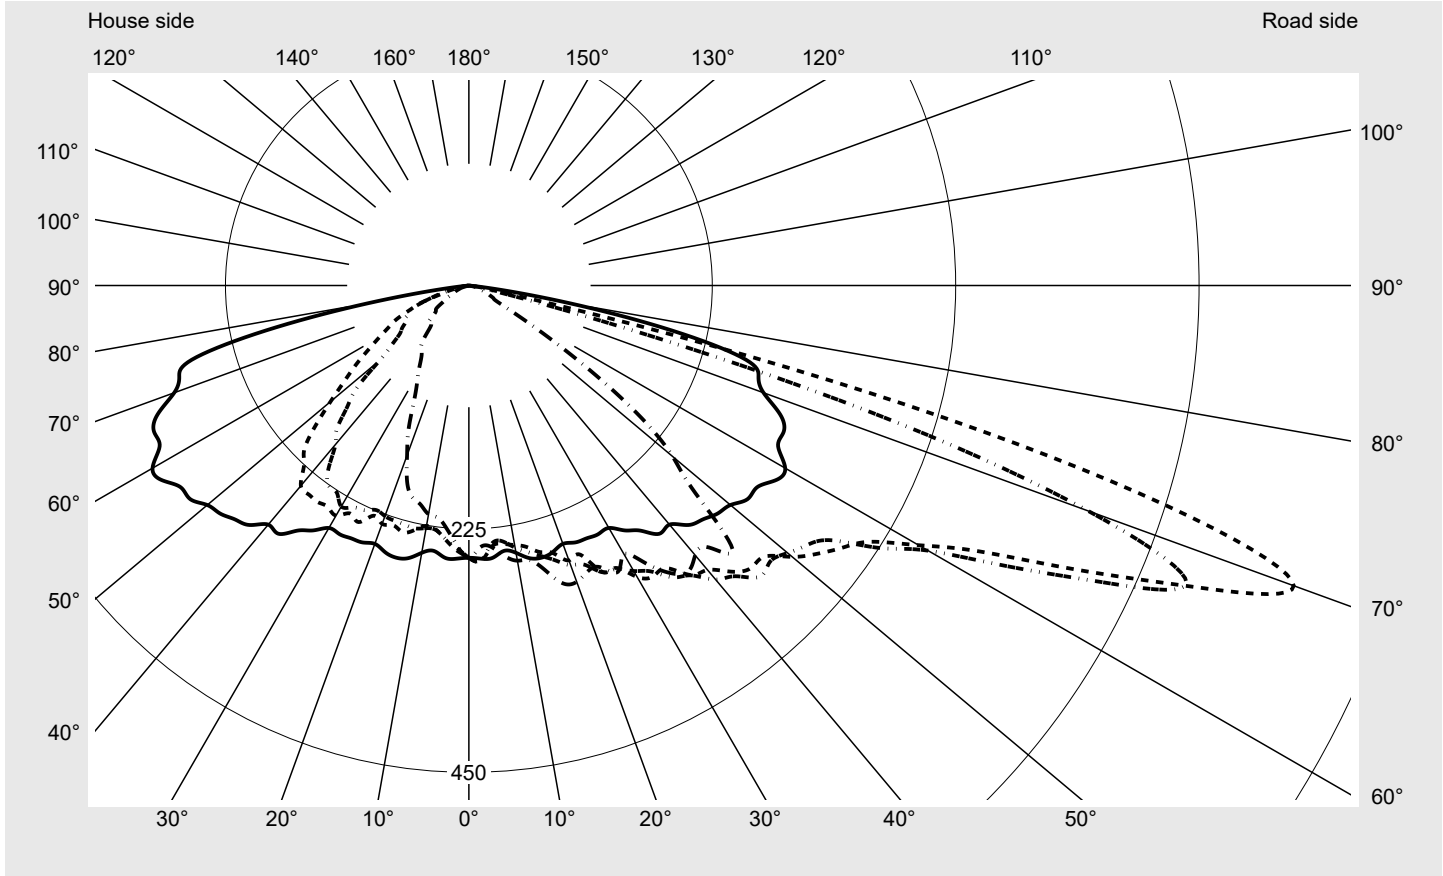

Photometric test report

Family Streetlight 21 midi easy LED	Order number: 5XE7M33A08LB EAN: 4058352683576	LP number 59152_475
	Version post-top or side-entry mounting Optic asymmetric, wide distribution (ST1.0a), Back Light Control (BLC) Cover toughened safety glass Lamps LED 3000 K CRI ≥ 70 Controlgear ECG DIM Rated values Net luminous flux = 12620 lm Power consumption = 98.3 W Luminous efficacy = 128.4 lm/W	serial documentation 15.07.2022

Luminous intensity in cd/klm C180-0 C205-25 C210-30 C270-90 **Imax: 811 cd/klm**

Luminaire output ratios	
Eta	100.0%
Eta 0° - 90°	100.0%
Eta 90° - 180°	0.0%
Measurement conditions	
DIN EN 13032 and DIN 5032	

Envelope curve in cd/klm **KMK 70°** **KMK 67.5°** **KMK 65°** **KMK 62.5°** **siteco**

Photometric test report

Family Streetlight 21 midi easy LED	Order number: 5XE7M33A08LB EAN: 4058352683576	LP number 59152_475
Table of values for luminous intensities		Maximum luminous intensity
		siteco