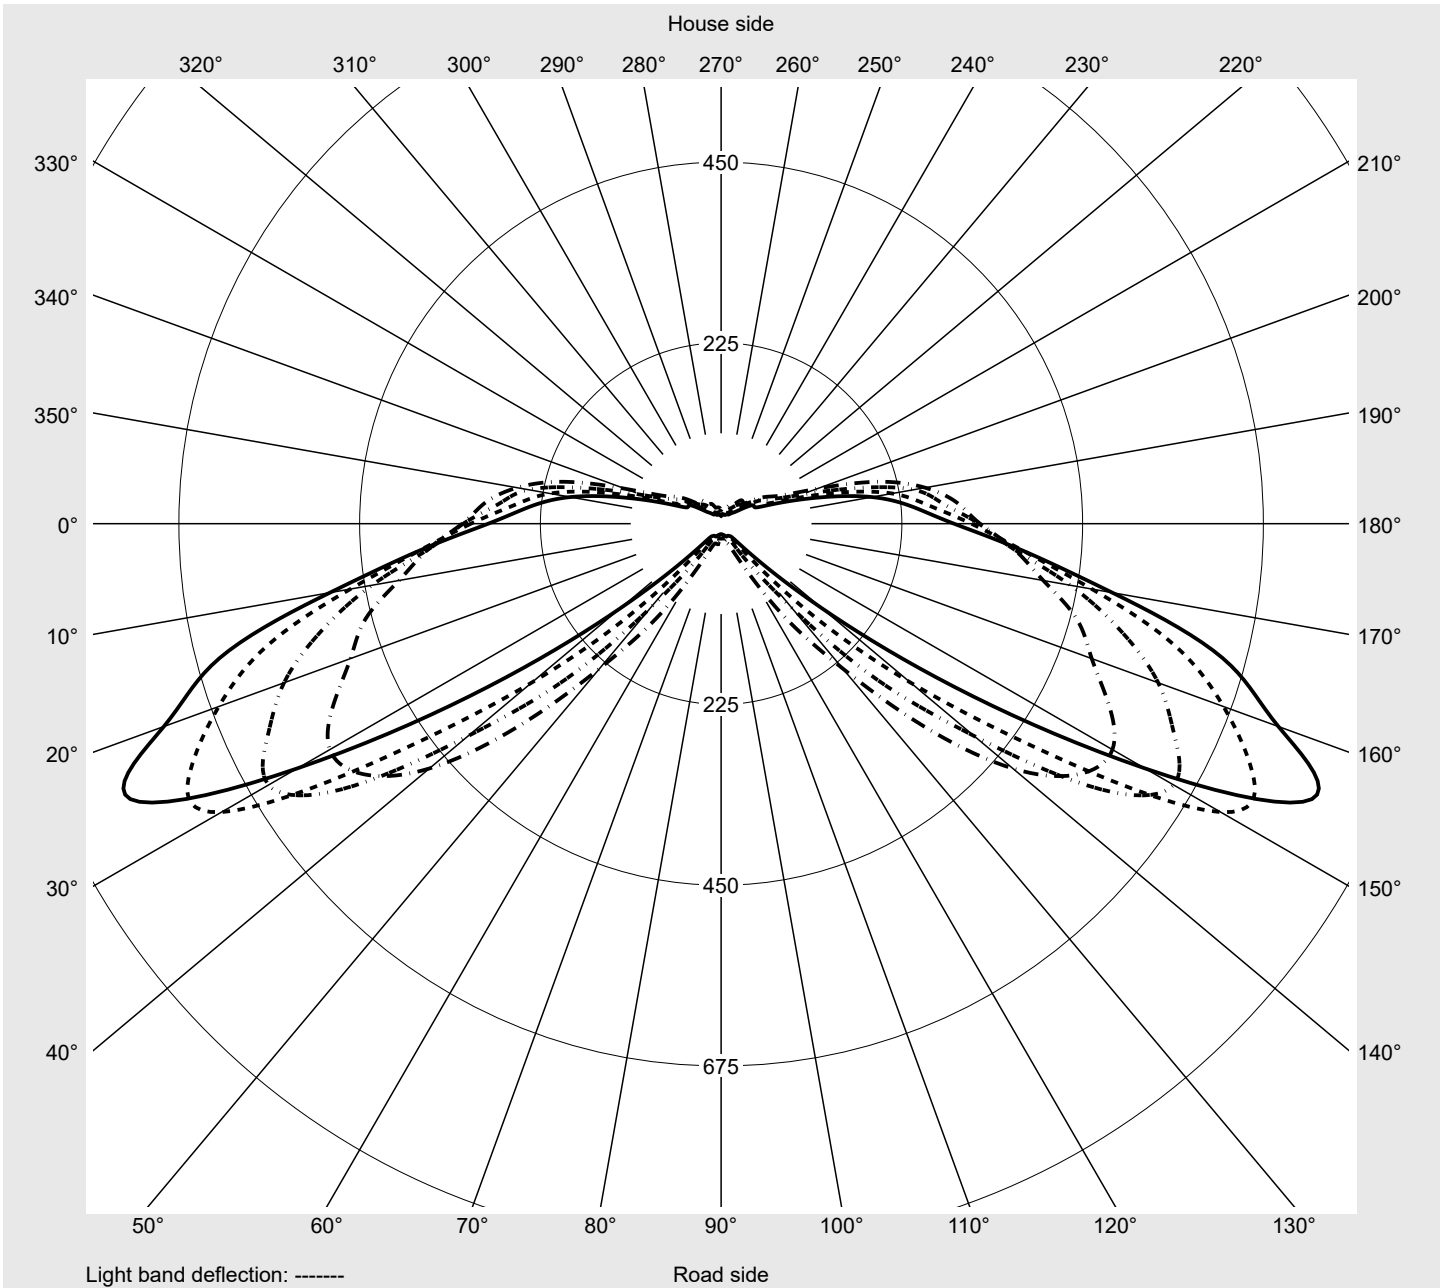

Photometric test report

Family Streetlight 21 midi easy LED	Order number: 5XE7M33A08LB EAN: 4058352683576	LP number 59152_475
	Version post-top or side-entry mounting Optic asymmetric, wide distribution (ST1.0a), Back Light Control (BLC) Cover toughened safety glass Lamps LED 3000 K CRI ≥ 70 Controlgear ECG DIM Rated values Net luminous flux = 12620 lm Power consumption = 98.3 W Luminous efficacy = 128.4 lm/W	serial documentation 15.07.2022

Luminous intensity in cd/klm C180-0 C205-25 C210-30 C270-90 **Imax: 811 cd/klm**

Luminaire output ratios	
Eta	100.0%
Eta 0° - 90°	100.0%
Eta 90° - 180°	0.0%
Measurement conditions	
DIN EN 13032 and DIN 5032	

Luminous intensity class acc. to EN13201-2	
Class:	G3
Imax 70°	811.4
Imax 80°	97.1
Imax 90°	0.0
Imax >90°	0.0
Imax >95°	0.0

Photometric test report

Family Streetlight 21 midi easy LED	Order number: 5XE7M33A08LB EAN: 4058352683576	LP number 59152_475
-----------------------------------------------	----------------------------------------------------------------	--------------------------------------

Envelope curve in cd/klm **KMK 70°** **KMK 67.5°** **KMK 65°** **KMK 62.5°** **siteco**

Photometric test report

Family Streetlight 21 midi easy LED	Order number: 5XE7M33A08LB EAN: 4058352683576	LP number 59152_475
Table of values for luminous intensities		Maximum luminous intensity
		siteco