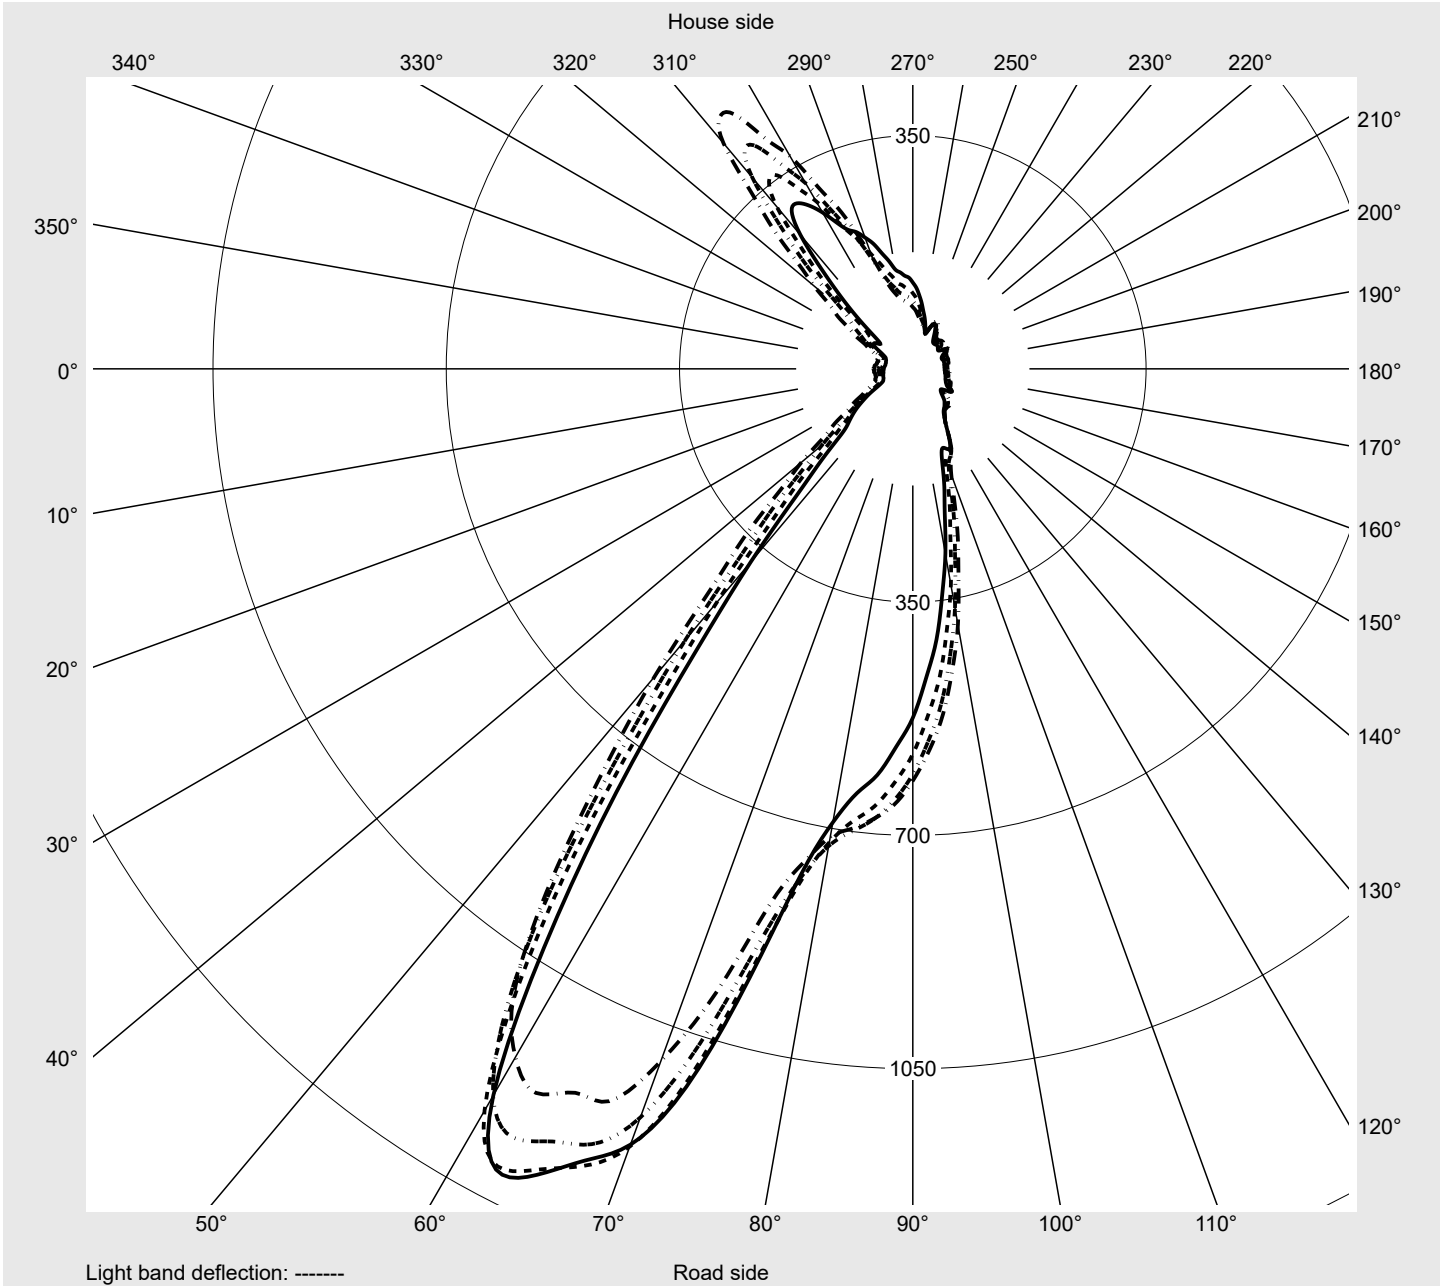

Photometric test report

Family
Streetlight 21 mini easy LED

Order number: 5XE6G33A08HB
EAN: 4058352730645

LP number
59111_304

Version post-top or side-entry mounting
Optic pedestrian crossing, asymmetric right distribution (PC-R)
Cover toughened safety glass
Lamps LED 3000 K | CRI ≥ 70
Controlgear ECG DIM
Rated values Net luminous flux = 8240 lm
 Power consumption = 66.0 W
 Luminous efficacy = 124.8 lm/W

Luminaire output ratios

Eta	100.0%
Eta 0° - 90°	100.0%
Eta 90° - 180°	0.0%

Luminous intensity class acc. to EN13201-2

Class:	G3
Imax 70°	751.7
Imax 80°	80.9
Imax 90°	0.0
Imax >90°	0.0
Imax >95°	0.0

Measurement conditions

DIN EN 13032 and DIN 5032

Photometric test report

Family Streetlight 21 mini easy LED	Order number: 5XE6G33A08HB EAN: 4058352730645	LP number 59111_304
---	--	--------------------------------------

Envelope curve in cd/klm **KMK 60°** **KMK 59°** **KMK 58°** **KMK 57°** **siteco**