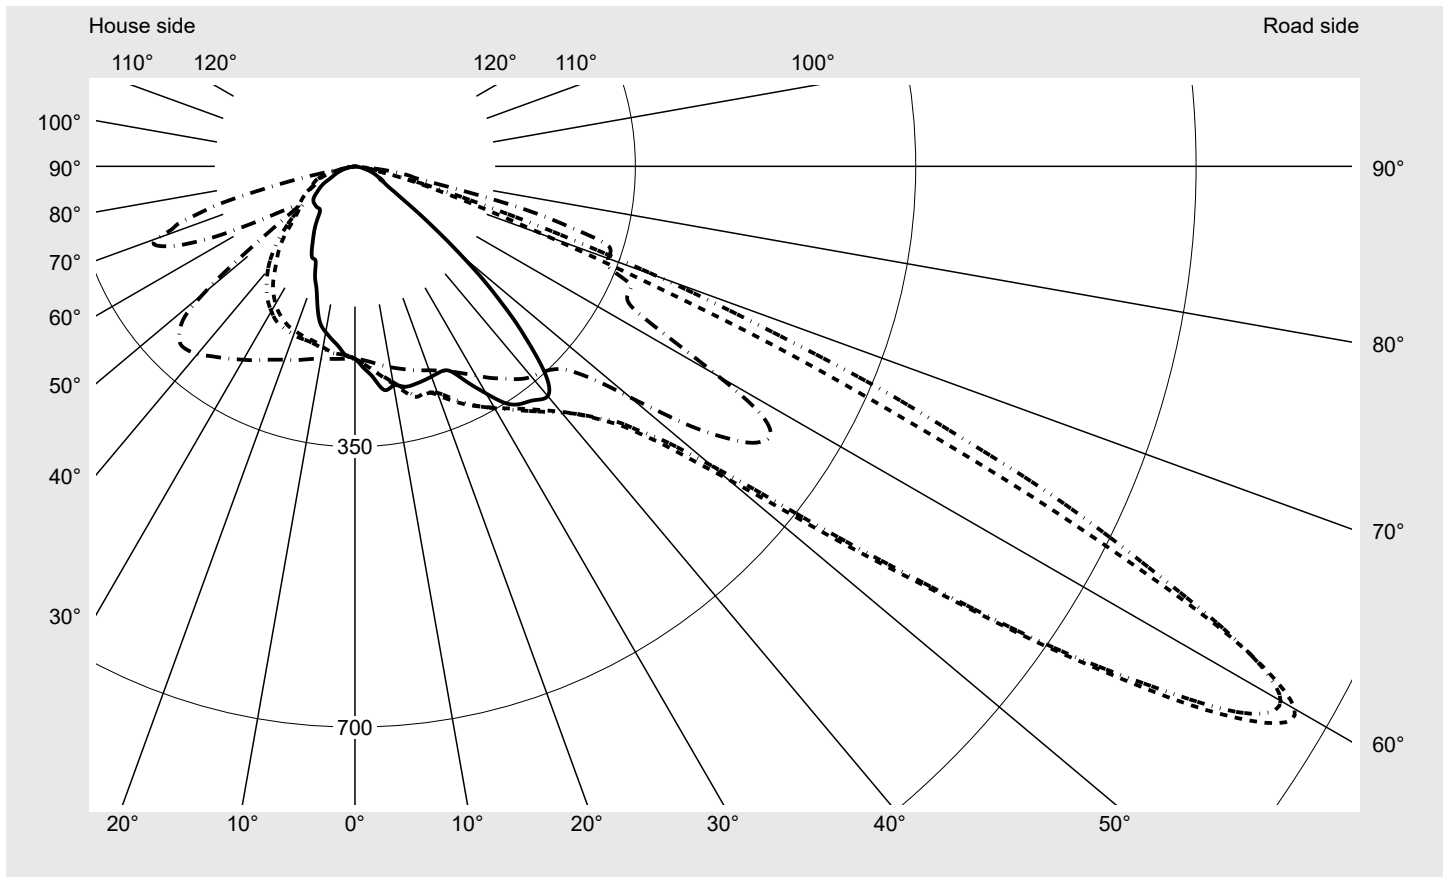

Photometric test report

Family
Streetlight 21 mini easy LED

Order number: 5XE6G33A08HB
EAN: 4058352730645

LP number
59111_304

Version post-top or side-entry mounting
Optic pedestrian crossing, asymmetric right distribution (PC-R)
Cover toughened safety glass
Lamps LED 3000 K | CRI ≥ 70
Controlgear ECG DIM
Rated values Net luminous flux = 8240 lm
 Power consumption = 66.0 W
 Luminous efficacy = 124.8 lm/W

serial
documentation
18.07.2022

sitEco

Luminous intensity in cd/klm

C180-0

C242-5-62,5

C245-65

C270-90

Imax: 1354 cd/klm

Luminaire output ratios

Eta	100.0%
Eta 0° - 90°	100.0%
Eta 90° - 180°	0.0%

Luminous intensity class acc. to EN13201-2

Class:	G3
Imax 70°	751.7
Imax 80°	80.9
Imax 90°	0.0
Imax >90°	0.0
Imax >95°	0.0

Measurement conditions

DIN EN 13032 and DIN 5032

Photometric test report

Family Streetlight 21 mini easy LED	Order number: 5XE6G33A08HB EAN: 4058352730645	LP number 59111_304
---	--	--------------------------------------

Envelope curve in cd/klm **KMK 60°** **KMK 59°** **KMK 58°** **KMK 57°** **siteco**