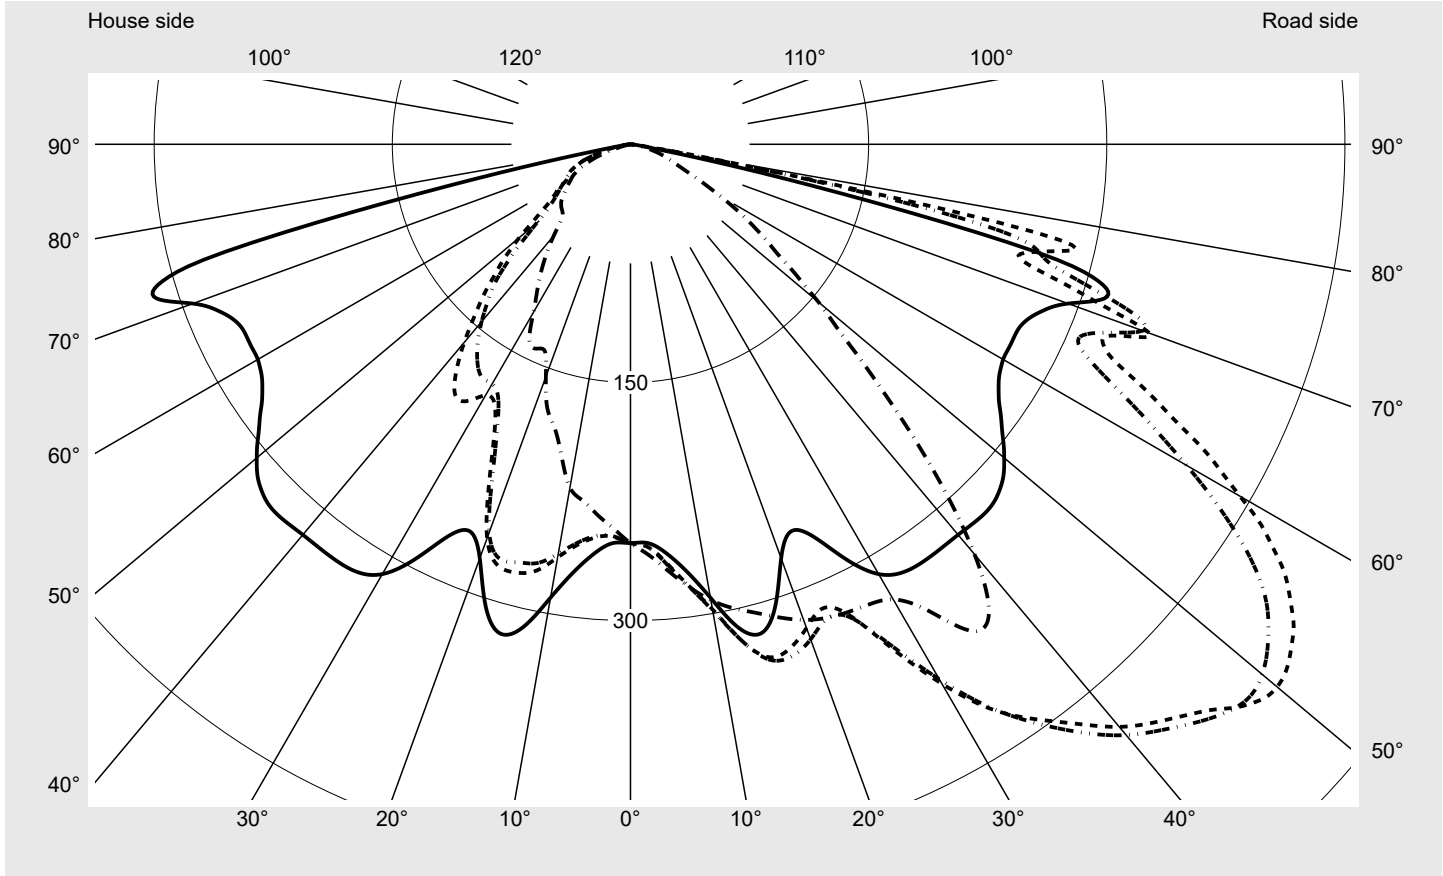

Photometric test report

Family Streetlight 21 mini easy LED	Order number: 5XE6B33A08JB EAN: 4058352730379	LP number 59074_72
	Version post-top or side-entry mounting Optic asymmetric, wide distribution (ST0.5a G) Cover toughened safety glass Lamps LED 3000 K CRI ≥ 70 Controlgear ECG DIM Rated values Net luminous flux = 12830 lm Power consumption = 87.3 W Luminous efficacy = 147 lm/W	serial documentation 23.08.2022

Luminous intensity in cd/klm C180-0 C210-30 C212,5-32,5 C270-90 **Imax: 532 cd/klm**

Luminaire output ratios

Eta	100.0%
Eta 0° - 90°	100.0%
Eta 90° - 180°	0.0%

Luminous intensity class acc. to EN13201-2

Class:	G4
Imax 70°	466.0
Imax 80°	84.5
Imax 90°	0.0
Imax >90°	0.0
Imax >95°	0.0

Envelope curve in cd/klm **KMK 50°** **KMK 49°** **KMK 48°** **KMK 47°**

Photometric test report

Family Streetlight 21 mini easy LED	Order number: 5XE6B33A08JB EAN: 4058352730379	LP number 59074_72
Table of values for luminous intensities		Maximum luminous intensity