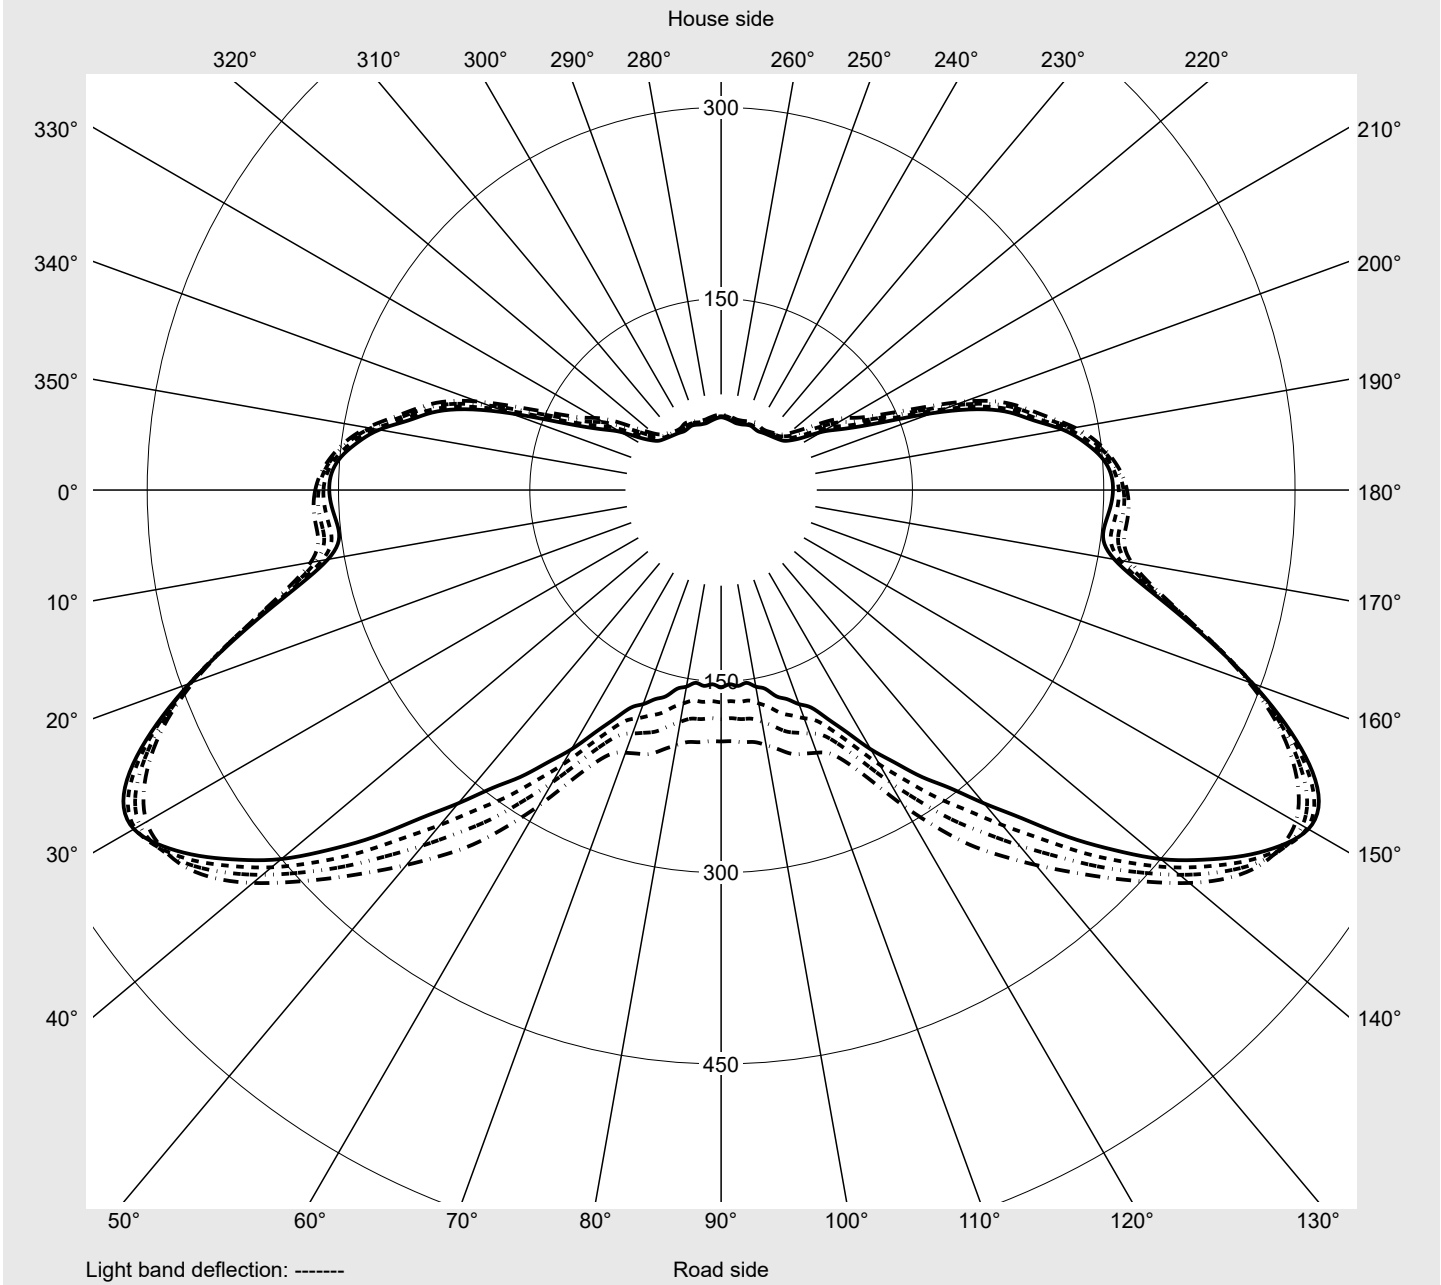

Photometric test report

Family Streetlight 21 mini easy LED	Order number: 5XE6B33A08JB EAN: 4058352730379	LP number 59074_72
	Version post-top or side-entry mounting Optic asymmetric, wide distribution (ST0.5a G) Cover toughened safety glass Lamps LED 3000 K CRI ≥ 70 Controlgear ECG DIM Rated values Net luminous flux = 12830 lm Power consumption = 87.3 W Luminous efficacy = 147 lm/W	serial documentation 23.08.2022

Luminous intensity in cd/klm C180-0 C210-30 C212,5-32,5 C270-90 **Imax: 532 cd/klm**

Luminaire output ratios

Eta	100.0%
Eta 0° - 90°	100.0%
Eta 90° - 180°	0.0%

Luminous intensity class acc. to EN13201-2

Class:	G4
Imax 70°	466.0
Imax 80°	84.5
Imax 90°	0.0
Imax >90°	0.0
Imax >95°	0.0

Measurement conditions

DIN EN 13032 and DIN 5032

Photometric test report

Family Streetlight 21 mini easy LED	Order number: 5XE6B33A08JB EAN: 4058352730379	LP number 59074_72
---	--	------------------------------

Envelope curve in cd/klm **KMK 50°** **KMK 49°** **KMK 48°** **KMK 47°**

Photometric test report

Family Streetlight 21 mini easy LED	Order number: 5XE6B33A08JB EAN: 4058352730379	LP number 59074_72
Table of values for luminous intensities		Maximum luminous intensity