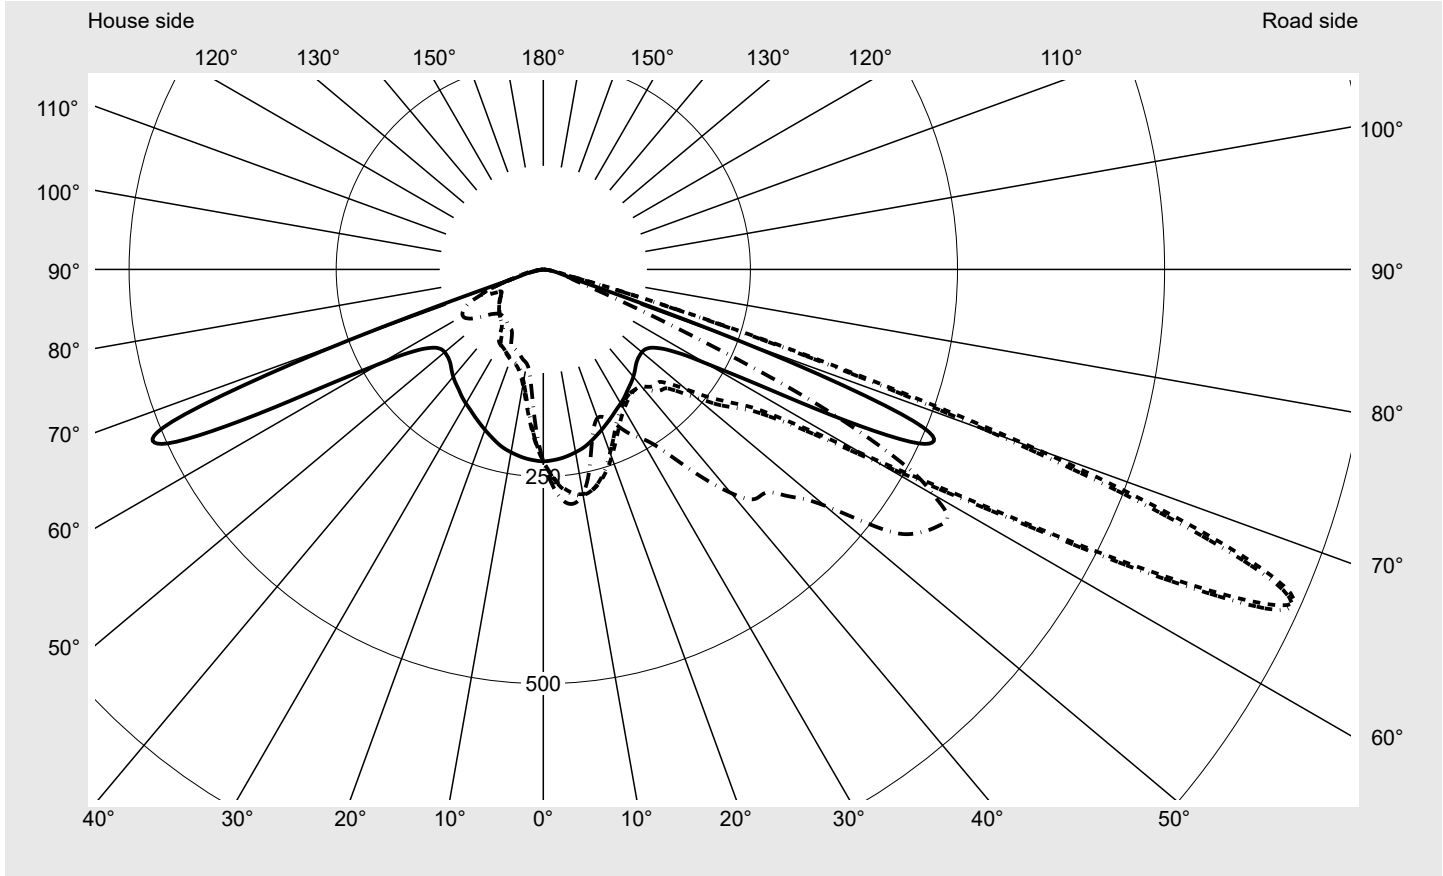

Photometric test report

Family Streetlight 21 micro easy LED	Order number: 5XE5H43A08DB EAN: 4058352785508	LP number 59066_653
	Version post-top or side-entry mounting Optic asymmetric distribution (PL52) Cover toughened safety glass Lamps LED 4000 K CRI ≥ 70 Controlgear ECG DIM Rated values Net luminous flux = 5230 lm Power consumption = 39.1 W Luminous efficacy = 133.8 lm/W	serial documentation 26.10.2022

Luminous intensity in cd/klm C180-0 C215-35 C217,5-37,5 C270-90 **Imax: 990 cd/klm**

Luminaire output ratios

Eta	100.0%
Eta 0° - 90°	100.0%
Eta 90° - 180°	0.0%

Luminous intensity class acc. to EN13201-2

Class:	G3
Imax 70°	685.4
Imax 80°	32.5
Imax 90°	0.0
Imax >90°	0.0
Imax >95°	0.0

Envelope curve in cd/klm **KMK 66°** **KMK 65°** **KMK 64°** **KMK 63°** **siteco**

Photometric test report

Family Streetlight 21 micro easy LED	Order number: 5XE5H43A08DB EAN: 4058352785508	LP number 59066_653
Table of values for luminous intensities		Maximum luminous intensity
siteco		