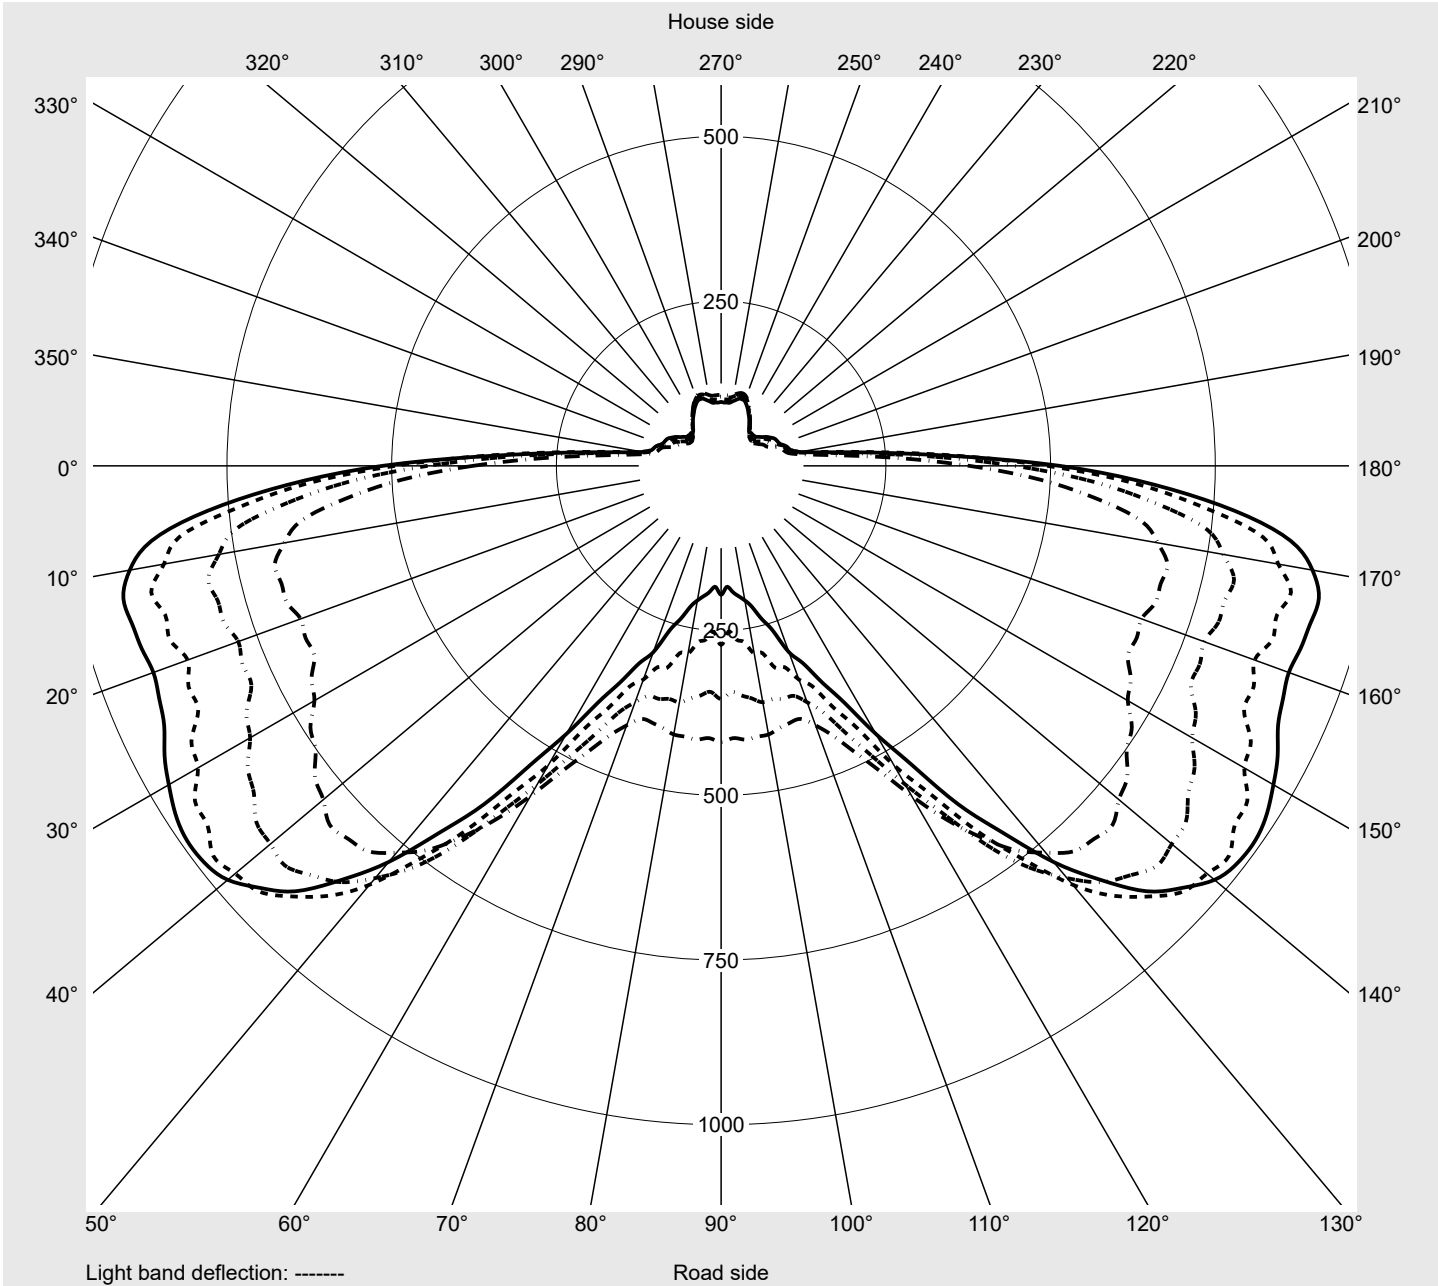

Photometric test report

Family Streetlight 21 micro easy LED	Order number: 5XE5H43A08DB EAN: 4058352785508	LP number 59066_653
	Version post-top or side-entry mounting Optic asymmetric distribution (PL52) Cover toughened safety glass Lamps LED 4000 K CRI ≥ 70 Controlgear ECG DIM Rated values Net luminous flux = 5230 lm Power consumption = 39.1 W Luminous efficacy = 133.8 lm/W	serial documentation 26.10.2022

Luminous intensity in cd/klm C180-0 C215-35 C217,5-37,5 C270-90 **Imax: 990 cd/klm**

Luminaire output ratios

Eta	100.0%
Eta 0° - 90°	100.0%
Eta 90° - 180°	0.0%

Luminous intensity class acc. to EN13201-2

Class:	G3
Imax 70°	685.4
Imax 80°	32.5
Imax 90°	0.0
Imax >90°	0.0
Imax >95°	0.0

Measurement conditions

DIN EN 13032 and DIN 5032

Photometric test report

Family Streetlight 21 micro easy LED	Order number: 5XE5H43A08DB EAN: 4058352785508	LP number 59066_653
--	--	--------------------------------------

Envelope curve in cd/klm **KMK 66°** **KMK 65°** **KMK 64°** **KMK 63°** **siteco**

Photometric test report

Family Streetlight 21 micro easy LED	Order number: 5XE5H43A08DB EAN: 4058352785508	LP number 59066_653
Table of values for luminous intensities		Maximum luminous intensity
siteco		