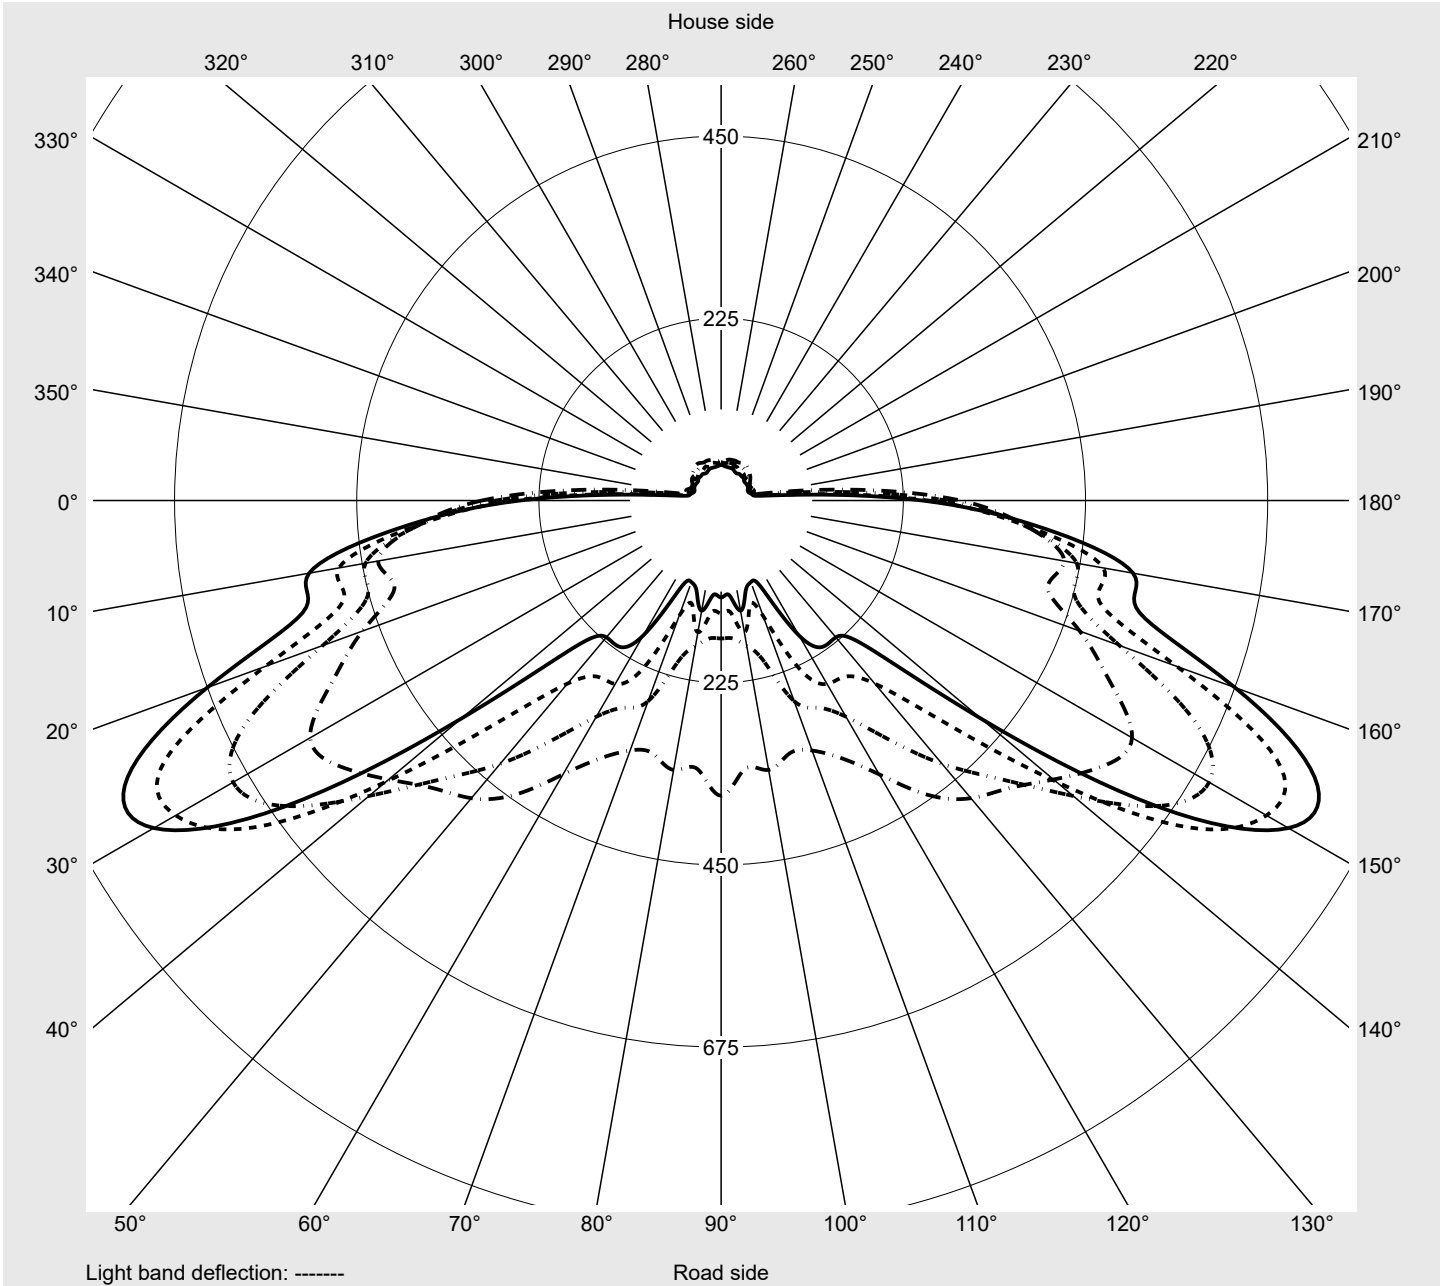

Photometric test report

Family Streetlight 21 micro easy LED	Order number: 5XE5E23A08CB EAN: 4058352785386	LP number 59077_939
	Version post-top or side-entry mounting Optic asymmetric, wide distribution (STW1.0a) Cover toughened safety glass Lamps LED 2200 K CRI ≥ 70 Controlgear ECG DIM Rated values Net luminous flux = 1900 lm Power consumption = 15.8 W Luminous efficacy = 120.3 lm/W	serial documentation 26.10.2022

Luminous intensity in cd/klm C180-0 C210-30 C215-35 C270-90 **Imax: 809 cd/klm**

Luminaire output ratios

Eta	100.0%
Eta 0° - 90°	100.0%
Eta 90° - 180°	0.0%

Luminous intensity class acc. to EN13201-2

Class:	G4
Imax 70°	498.7
Imax 80°	32.8
Imax 90°	0.0
Imax >90°	0.0
Imax >95°	0.0

Measurement conditions

DIN EN 13032 and DIN 5032

Photometric test report

Family Streetlight 21 micro easy LED	Order number: 5XE5E23A08CB EAN: 4058352785386	LP number 59077_939
--	--	--------------------------------------

Envelope curve in cd/klm **KMK 62.5°** **KMK 60°** **KMK 57.5°** **KMK 55°** **siteco**

Photometric test report

Family Streetlight 21 micro easy LED	Order number: 5XE5E23A08CB EAN: 4058352785386	LP number 59077_939
Table of values for luminous intensities		Maximum luminous intensity
		siteco