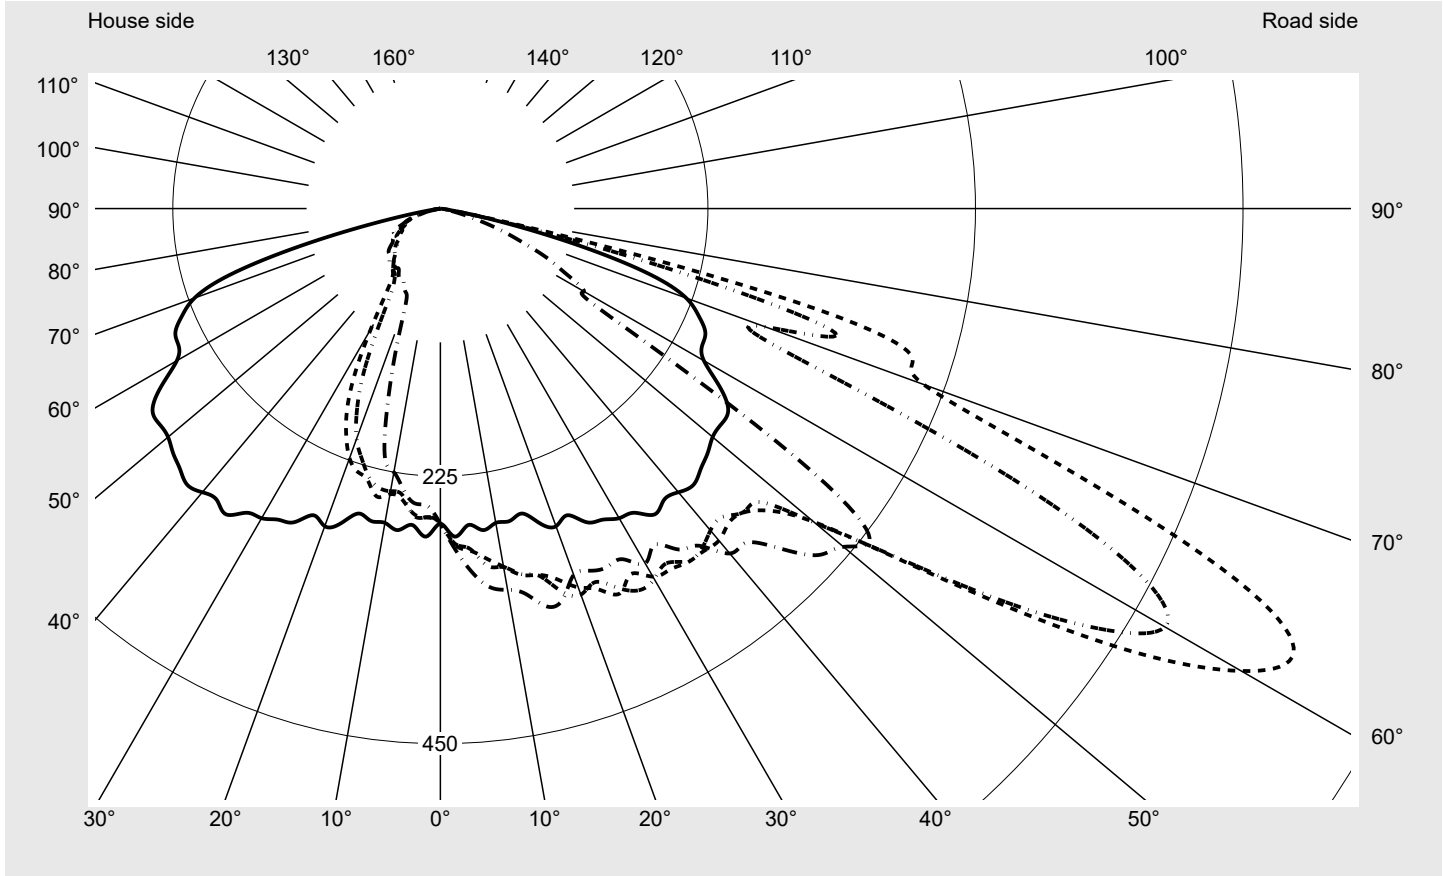

Photometric test report

Family Streetlight 21 micro easy LED	Order number: 5XE5E23A08CB EAN: 4058352785386	LP number 59077_939
	Version post-top or side-entry mounting Optic asymmetric, wide distribution (STW1.0a) Cover toughened safety glass Lamps LED 2200 K CRI ≥ 70 Controlgear ECG DIM Rated values Net luminous flux = 1900 lm Power consumption = 15.8 W Luminous efficacy = 120.3 lm/W	serial documentation 26.10.2022

Luminous intensity in cd/klm C180-0 C210-30 C215-35 C270-90 **Imax: 809 cd/klm**

Luminaire output ratios

Eta	100.0%
Eta 0° - 90°	100.0%
Eta 90° - 180°	0.0%

Luminous intensity class acc. to EN13201-2

Class:	G4
Imax 70°	498.7
Imax 80°	32.8
Imax 90°	0.0
Imax >90°	0.0
Imax >95°	0.0

Measurement conditions

DIN EN 13032 and DIN 5032

Photometric test report

Family Streetlight 21 micro easy LED	Order number: 5XE5E23A08CB EAN: 4058352785386	LP number 59077_939
--	--	--------------------------------------

Envelope curve in cd/klm **KMK 62.5°** **KMK 60°** **KMK 57.5°** **KMK 55°** **siteco**

Photometric test report

Family Streetlight 21 micro easy LED	Order number: 5XE5E23A08CB EAN: 4058352785386	LP number 59077_939
Table of values for luminous intensities		Maximum luminous intensity
		siteco