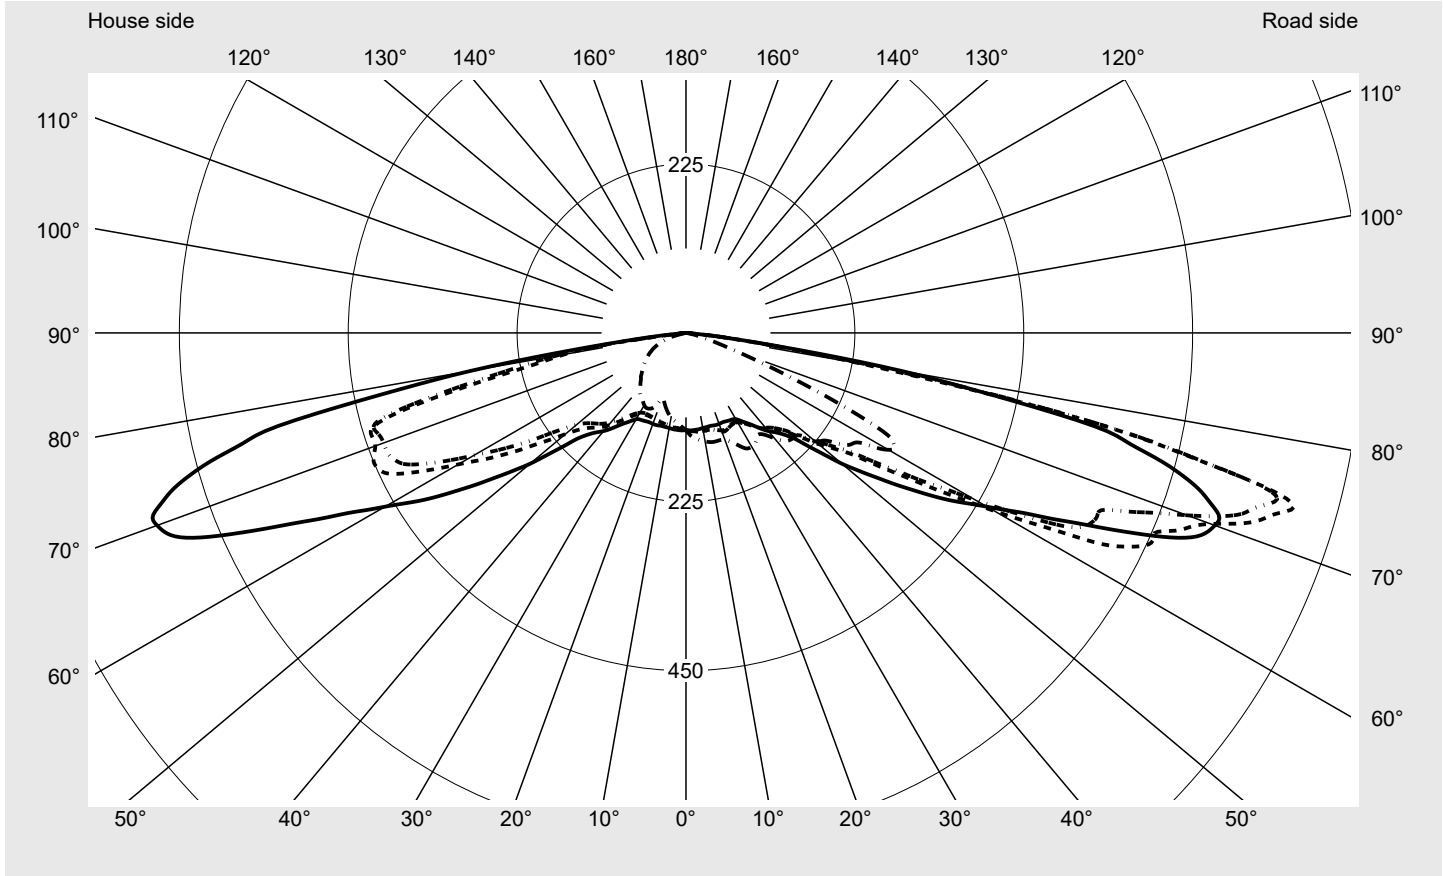

# Photometric test report

<b>Family</b> <b>Streetlight 21 micro easy LED</b>	<b>Order number: 5XE5A33A08CB</b> <b>EAN: 4058352764978</b>	<b>LP number</b> <b>59080_462</b>
	<b>Version</b> post-top or side-entry mounting <b>Optic</b> asymmetric, extremely wide distribution (P1.0a) <b>Cover</b> toughened safety glass <b>Lamps</b> LED 3000 K   CRI ≥ 70 <b>Controlgear</b> ECG DIM <b>Rated values</b> Net luminous flux = 2290 lm Power consumption = 15.8 W Luminous efficacy = 144.9 lm/W	<b>serial documentation</b> <b>26.10.2022</b>

**Luminous intensity in cd/klm** C180-0 C192.5-12.5 C195-15 C270-90 **Imax: 842 cd/klm**

Luminaire output ratios	
Eta	100.0%
Eta 0° - 90°	100.0%
Eta 90° - 180°	0.0%

Luminous intensity class acc. to EN13201-2	
Class:	---
Imax 70°	827.2
Imax 80°	295.3
Imax 90°	0.0
Imax >90°	0.0
Imax >95°	0.0