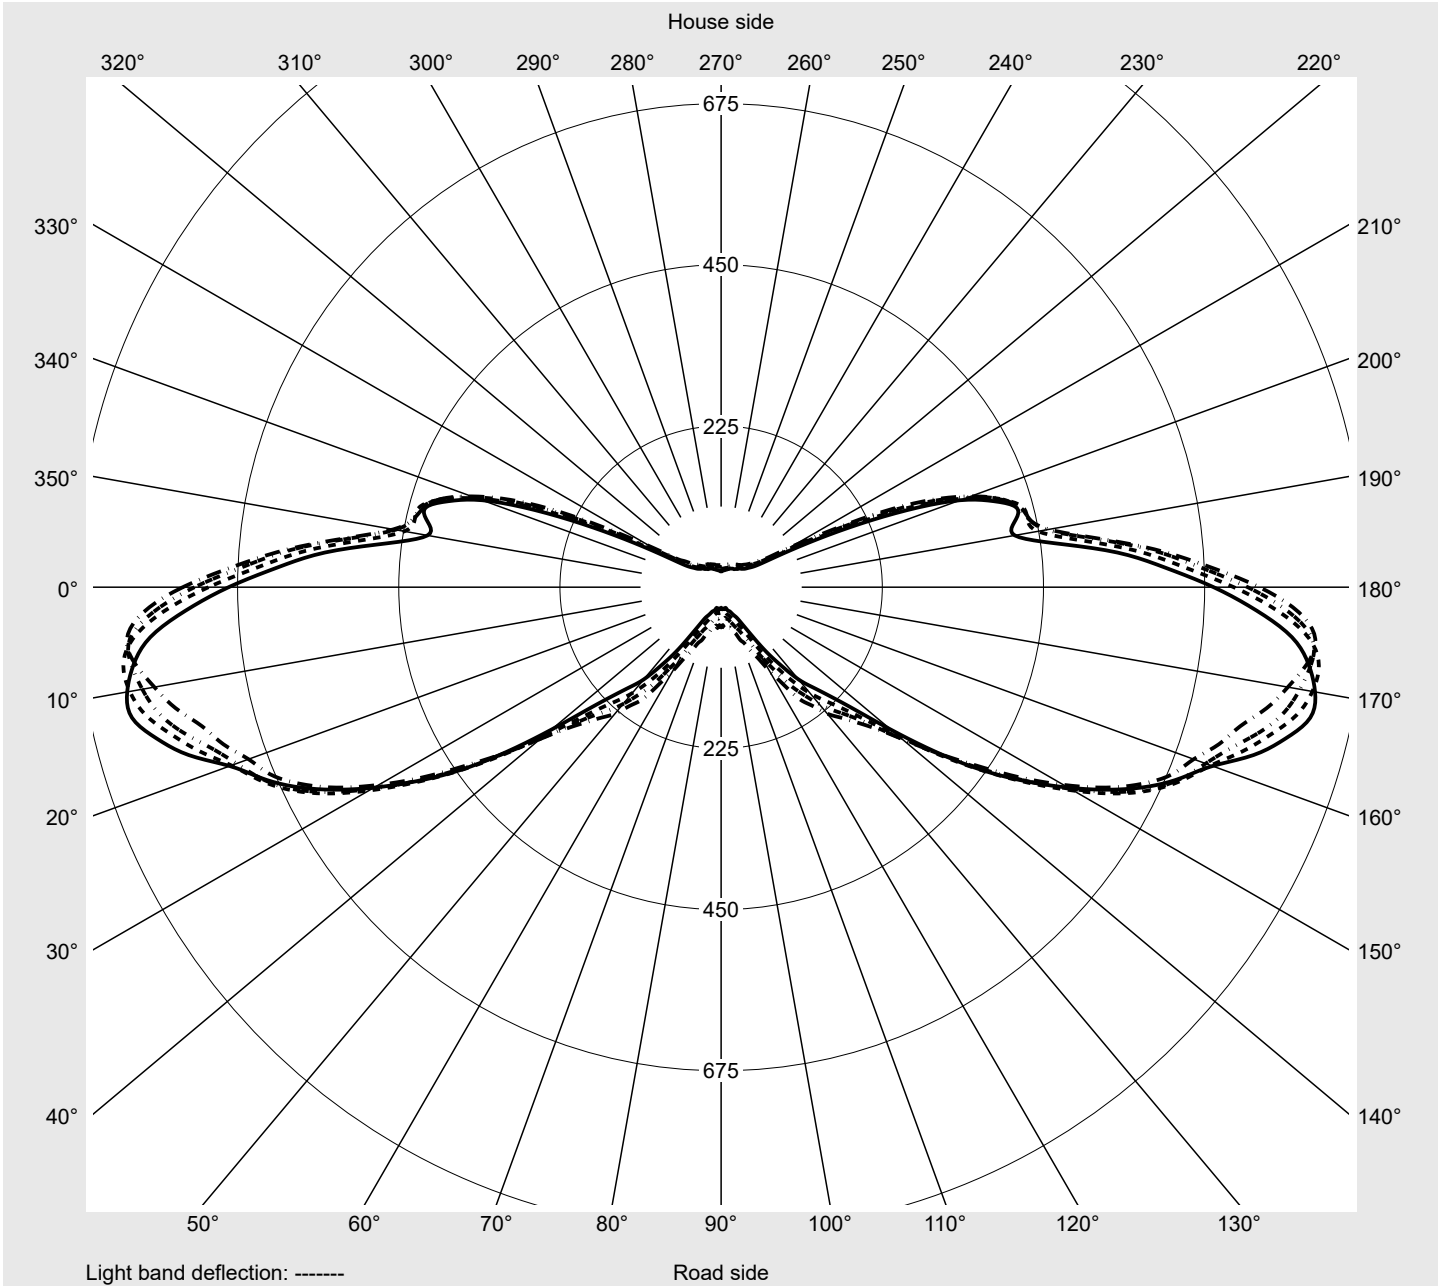

Photometric test report

Family Streetlight 21 micro easy LED	Order number: 5XE5A33A08CB EAN: 4058352764978	LP number 59080_462

Envelope curve in cd/klm   **KMK 74°**   **KMK 73°**   **KMK 72°**   **KMK 71°**   **siteco**

Photometric test report

Family Streetlight 21 micro easy LED	Order number: 5XE5A33A08CB EAN: 4058352764978	LP number 59080_462
Table of values for luminous intensities		Maximum luminous intensity
		siteco