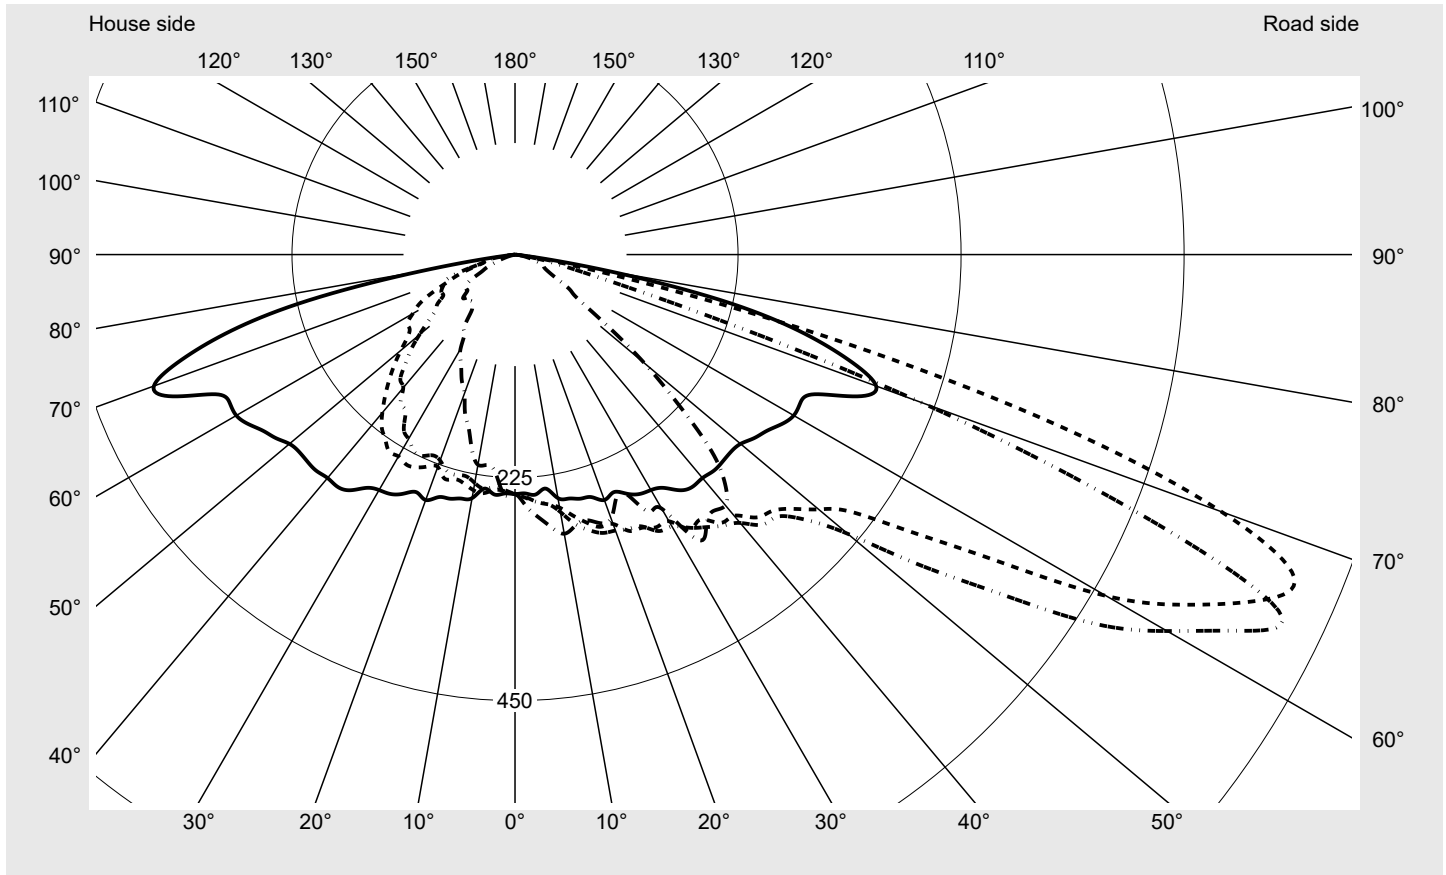

Photometric test report

Family
Streetlight 21 mini LED

Order number: 5XE2C21D08HB
EAN: 4058352724736

LP number
59081_858

Version post-top or side-entry mounting
Optic asymmetric, wide distribution (ST0.8a)
Cover toughened safety glass
Lamps LED 2200 K | CRI ≥ 70
Controlgear ECG SITECO iQ
Rated values Net luminous flux = 7830 lm
Power consumption = 70.9 W
Luminous efficacy = 110.4 lm/W

serial
documentation
12.09.2022

siteco

Luminous intensity in cd/klm

C180-0

C200-20

C205-25

C270-90

Imax: 851 cd/klm

Luminaire output ratios

| | |
|----------------|--------|
| Eta | 100.0% |
| Eta 0° - 90° | 100.0% |
| Eta 90° - 180° | 0.0% |

Luminous intensity class acc. to EN13201-2

| | |
|-----------|-------|
| Class: | G3 |
| Imax 70° | 826.1 |
| Imax 80° | 99.6 |
| Imax 90° | 0.0 |
| Imax >90° | 0.0 |
| Imax >95° | 0.0 |

Envelope curve in cd/klm **KMK 67.5°** **KMK 65°** **KMK 62.5°** **KMK 60°** **siteco**

Photometric test report

| | | |
|---|--|--------------------------------------|
| Family Streetlight 21 mini LED | Order number: 5XE2C21D08HB EAN: 4058352724736 | LP number 59081_858 |
| Table of values for luminous intensities | | Maximum luminous intensity |