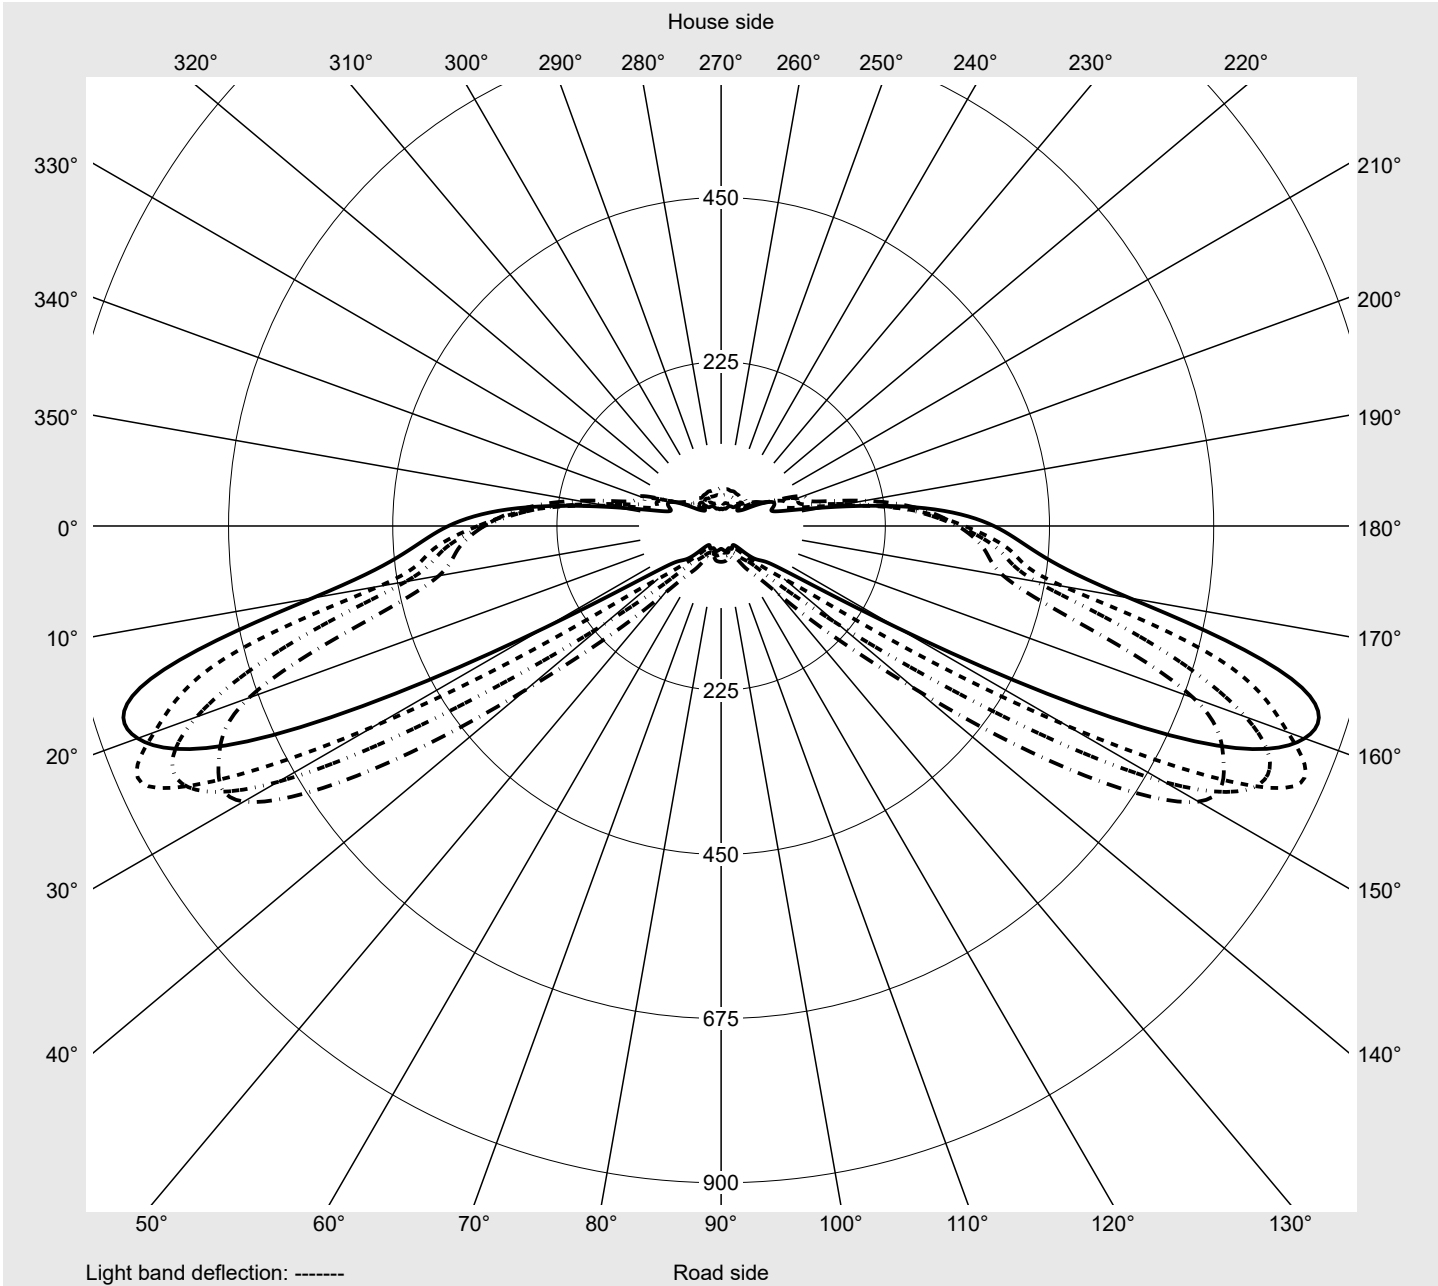

Photometric test report

Family
Streetlight 21 mini LED

Order number: 5XE2C21D08HB
EAN: 4058352724736

LP number
59081_858

Version post-top or side-entry mounting
Optic asymmetric, wide distribution (ST0.8a)
Cover toughened safety glass
Lamps LED 2200 K | CRI ≥ 70
Controlgear ECG SITECO iQ
Rated values Net luminous flux = 7830 lm
Power consumption = 70.9 W
Luminous efficacy = 110.4 lm/W

Luminaire output ratios

| | |
|----------------|--------|
| Eta | 100.0% |
| Eta 0° - 90° | 100.0% |
| Eta 90° - 180° | 0.0% |

Luminous intensity class acc. to EN13201-2

| | |
|-----------|-------|
| Class: | G3 |
| Imax 70° | 826.1 |
| Imax 80° | 99.6 |
| Imax 90° | 0.0 |
| Imax >90° | 0.0 |
| Imax >95° | 0.0 |

Measurement conditions

DIN EN 13032 and DIN 5032

Photometric test report

| | | |
|--|--|-------------------------------|
| Family Streetlight 21 mini LED | Order number: 5XE2C21D08HB EAN: 4058352724736 | LP number 59081_858 |
|--|--|-------------------------------|

Envelope curve in cd/klm **KMK 67.5°** **KMK 65°** **KMK 62.5°** **KMK 60°** **siteco**

Photometric test report

| | | |
|---|--|--------------------------------------|
| Family Streetlight 21 mini LED | Order number: 5XE2C21D08HB EAN: 4058352724736 | LP number 59081_858 |
| Table of values for luminous intensities | | Maximum luminous intensity |