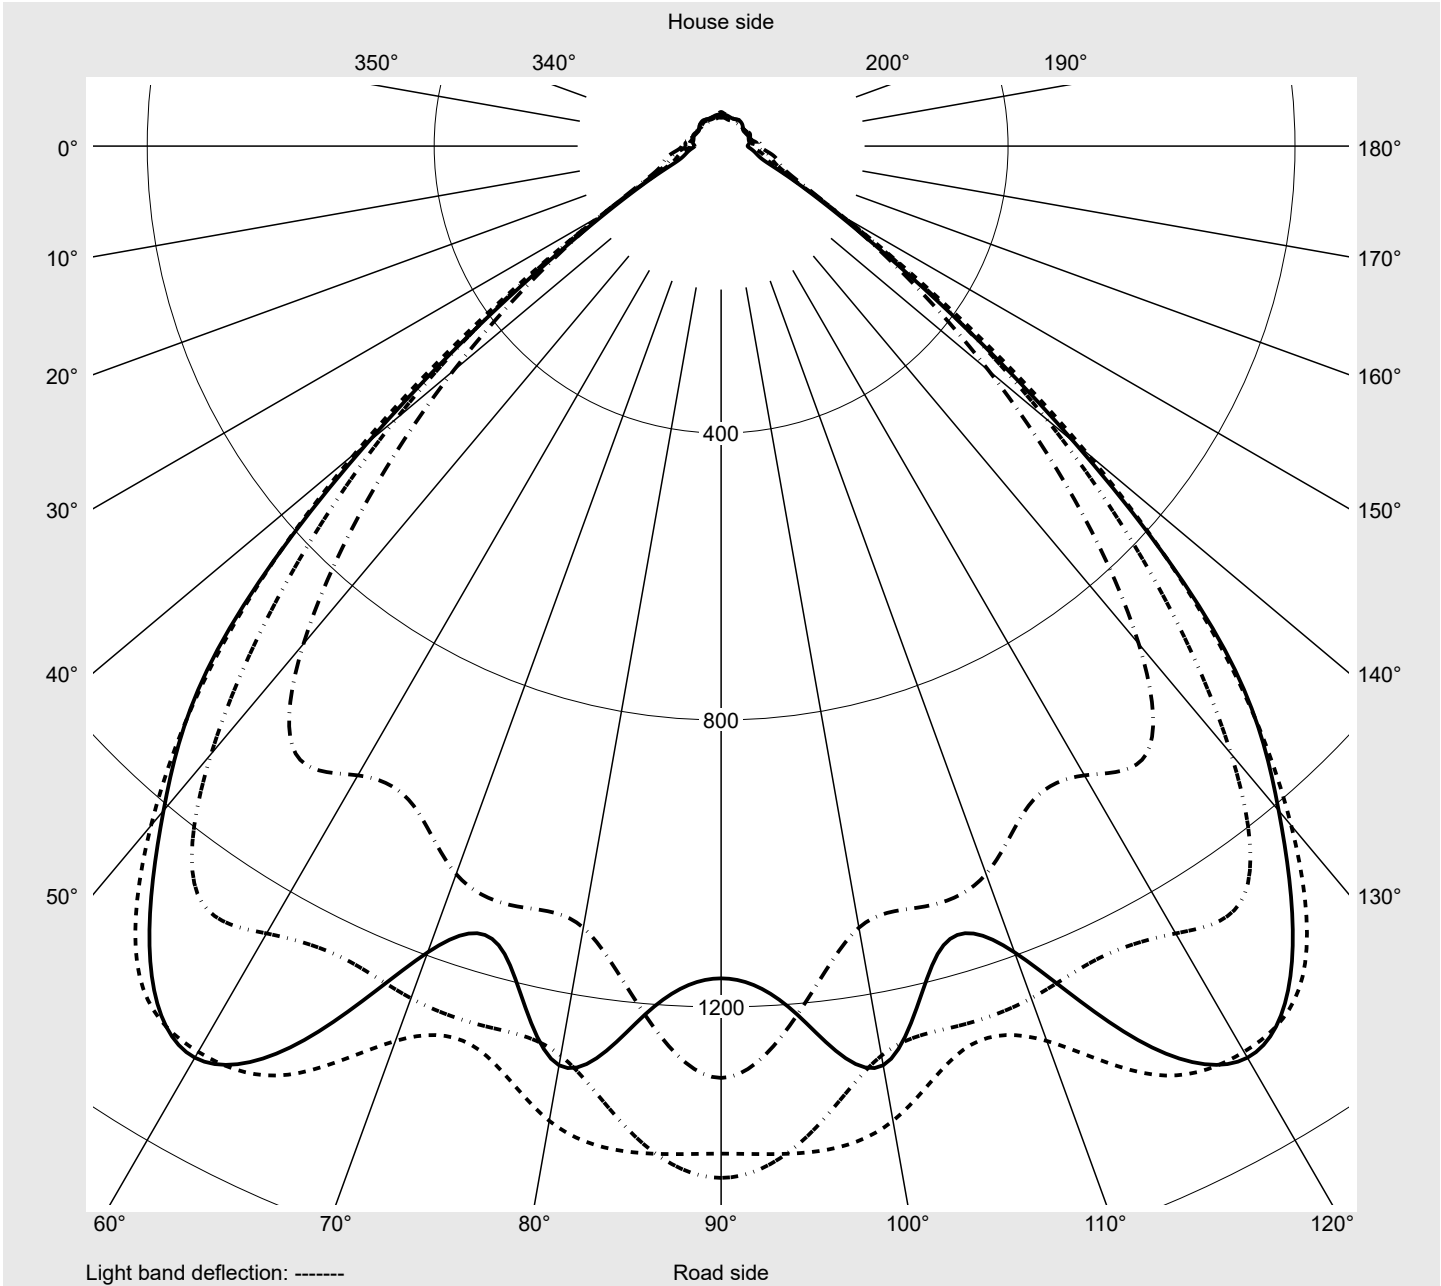

Photometric test report

Family Floodlight FL21 mini	Order number: 5XA7771B2F2A EAN: 4058352652183	LP number 59367_34
	Version design bracket Optic asymmetric distribution PL33T Cover toughened safety glass Lamps LED 3000 K CRI ≥ 70 Controlgear ECG SITECO iQ Rated values Net luminous flux = 6170 lm Power consumption = 45.5 W Luminous efficacy = 135.6 lm/W	serial documentation 21.12.2022

Luminous intensity in cd/klm C180-0 C240-60 C245-65 C270-90 **Imax: 1467 cd/klm**

Luminaire output ratios

Eta	100.0%
Eta 0° - 90°	100.0%
Eta 90° - 180°	0.0%

Luminous intensity class acc. to EN13201-2

Class:	G6
Imax 70°	277.8
Imax 80°	14.1
Imax 90°	0.0
Imax >90°	0.0
Imax >95°	0.0

Envelope curve in cd/klm **KMK 60°** **KMK 57.5°** **KMK 55°** **KMK 52.5°** **siteco**

Photometric test report

Family Floodlight FL21 mini	Order number: 5XA7771B2F2A EAN: 4058352652183	LP number 59367_34
Table of values for luminous intensities		Maximum luminous intensity
siteco		