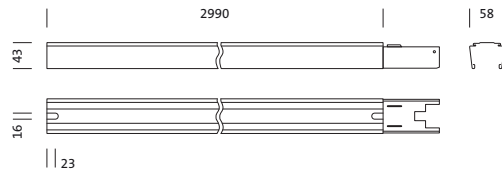

Order No.: 5TR102C0Q | **GTIN (EAN):** 4069025022677

Product description: Mod, trunk.rail, 10SUa2SU, L2990, 12x2.5², wh

Modario®, trunking rail, of sheet steel, coated, pure white, 10x system unit 299mm 10-core and 2x system unit 1495mm 2-core, length: 2.990 mm, width: 58 mm, height: 43mm, through-wiring: 12x 2.5mm², with terminal, 10+2-pole, max. 2.5mm², protection rating (complete): for IP20 protection rating, insulation class (complete): insulation class I (protective earthing), certification: CE, ENEC, VDE, standard: EN 60598, packaging unit: 1 piece

Wt. (kg): 4.5
 GTIN (EAN): 4069025022677

Order No.: 5TR102C0Q | GTIN (EAN): 4069025022677

Detailed technical description: Mod,trunk.rail,10SUa2SU,L2990,12x2.5²,wh

Key data

- Product type: trunking components group (TS)
- Product name: Modario®
- Order No.: 5TR102C0Q

Material, Colour

- trunking rail: sheet steel, coated, pure white, 10x system unit 299mm 10-core and 2x system unit 1495mm 2-core
- Colour specification: pure white

Mounting

- Mounting method, mounting location: suspended mounting, surface-mounted, to the ceiling
- Arrangement: single/continuous arrangement
- Supplement: only suitable for indoor use

Electrical connection

- Connection: terminal, 10+2-pole, max. 2.5mm²
- Through-wiring: 12x 2.5mm²

Dimensions, Weight

- Length: 2990mm
- Width: 58mm
- Height: 43mm
- Mounting distance: max. 3.5m
- Weight: 4.5kg