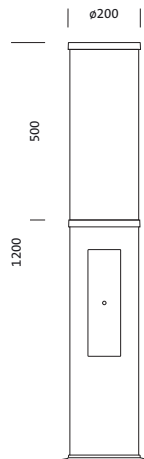

**Order No.:** 5XA5285JF14H | **GTIN (EAN):** 4058352636275

**Product description:** CL120iQ,bollard,PL1.2s,2970lm730,SR

City-Light 120 iQ, bollard luminaire, Module 540 iQ-SR, primary light control with 3 zone faceted reflector, of plastic, silver coated, highly specular, structured, primary optical cover: cover, of PMMA, transparent, light distribution: PL1.2s, primary light characteristic: symmetric, LED, High Power LED, rated luminous flux: 2.970lm, luminous efficacy: 154lm/W, light colour: 730, colour temperature: 3000K, control gear: ECG iQ, control: Auto-Match, Temp-Guard, Lumen-Switch, Night-Set, Smart-Wire, Light-Fading, Desk-Remote (wireless, voltage-free reading and setting of iQ features in the workshop via application-optimized NFC function/RFID function), optimised constant luminous flux control (CLO 2.0), Street-Remote, presetting dimming logarithmic, with terminal, 6-pole, max. 2.5mm<sup>2</sup>, mains connection: 230..240V, AC, 50/60Hz, start of lifetime: 19W, end of service life: 21W, reduction: 10W, luminaire housing, cylindrical, of extruded aluminium section, coated, Siteco<sup>®</sup> metallic grey (DB 702S), length: 1.200mm, diameter: 200mm, Module 540 iQ-SR, traffic white (RAL 9016), equipment: standard, protection rating (complete): IP54, insulation class (complete): insulation class II (safety insulation), certification: CE, ENEC, VDE, packaging unit: 1 piece

Lamps: LED  
 Wt. (kg): 10.8  
 GTIN (EAN): 4058352636275

**Order No.:** 5XA5285JF14H | **GTIN (EAN):** 4058352636275

**Detailed technical description:** CL120iQ,bollard,PL1.2s,2970lm730,SR

### Key data

- Product type: bollard luminaire
- Product name: City-Light 120 iQ
- Order No.: 5XA5285JF14H

### Dimensions, Weight

- Length: 1200mm
- Diameter: 200mm
- Weight: 10.8kg