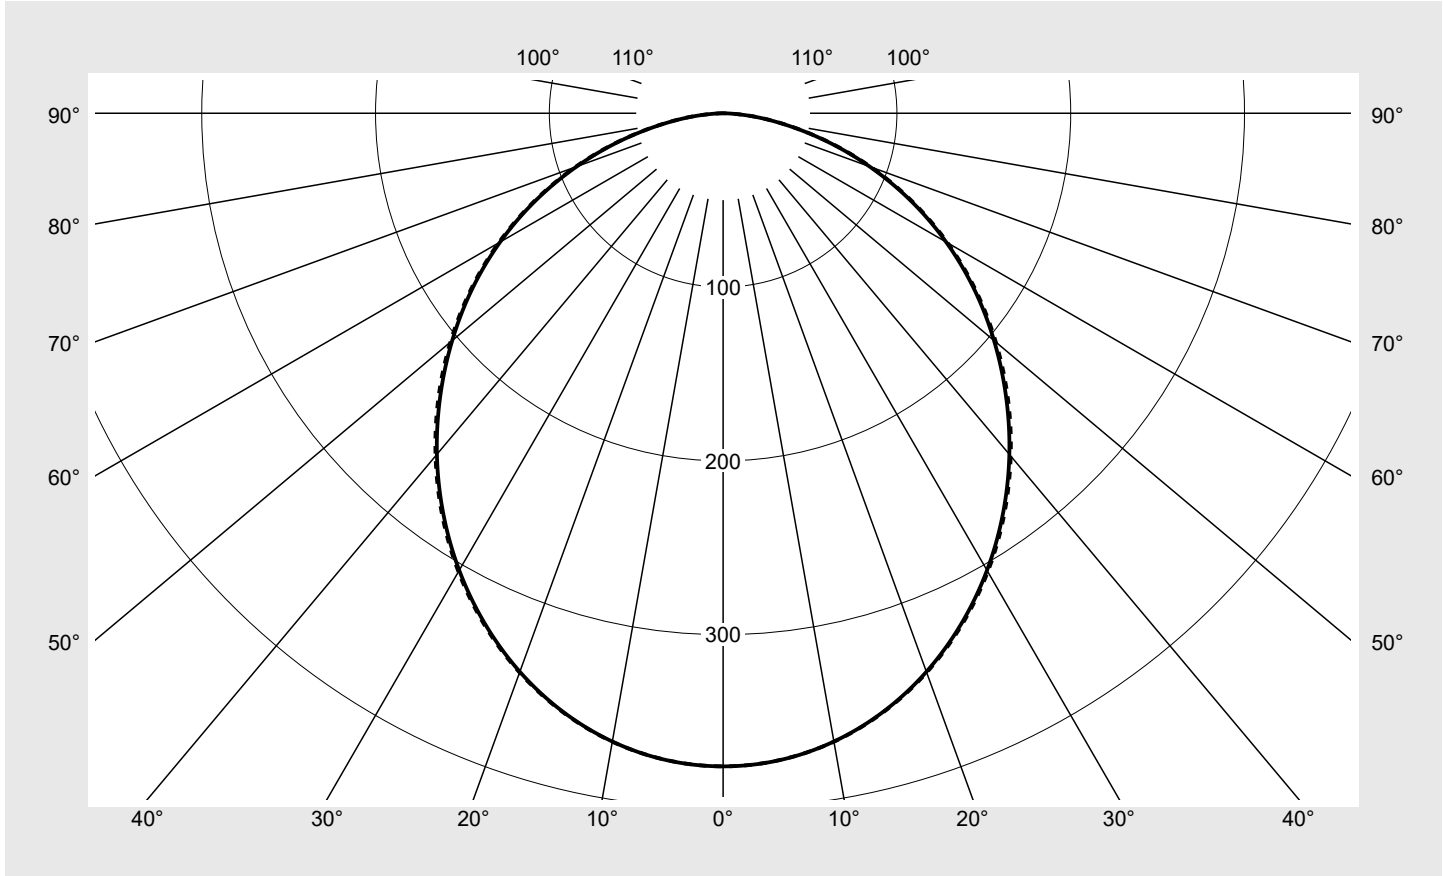

Photometric test report

Family Round 21 M	Order number: 51MR36FD0321W EAN: 4058352829844	LP number 59509_28
Version	surface-mounted and suspended luminaire, cover, opal, PMMA, extremely wide distribution, direct distribution, aluminium housing, white	serial documentation 31.07.2024
Lamps	LED 3000 K CRI ≥ 80	
Controlgear	ECG-DALI	
Rated values	Net luminous flux = 7500 lm Power consumption = 54.9 W Luminous efficacy = 136.6 lm/W	

Luminous intensity in cd/klm C180-0 C270-90 **Imax: 376 cd/klm**

Classifications	
DIN 5040	A 4 0
CIE	N1=49 N2=80 N3=96 N4=100 N5=100

Luminaire light output ratios	
η_{LB}	100.0%
ϕ_u	100.0%
ϕ_o	0.0%

Measurement conditions
DIN EN 13032 and DIN 5032

Luminance table	Max. for $\gamma \geq 65^\circ$	Photometric dimensions in mm:	D = 590
-----------------	---------------------------------	-------------------------------	---------

C-planes	γ	Luminance in cd/m ²							
		0° 180°	15° 165° 195° 345°	30° 150° 210° 330°	45° 135° 225° 315°	60° 120° 240° 300°	75° 105° 255° 285°	90° 270°	
	45°	8930.1	8990.5	8943.4	9008.0	8976.8	9030.4	8989.2	
	50°	8684.4	8746.1	8698.4	8766.3	8734.4	8792.9	8742.7	
	55°	8431.1	8495.1	8395.4	8518.4	8477.8	8546.3	8486.1	
	60°	8127.1	8204.5	8084.6	8231.5	8175.5	8261.7	8185.1	
	65°	7737.1	7838.6	7682.3	7864.4	7786.5	7893.3	7797.2	
	70°	7196.7	7342.7	7125.0	7370.0	7252.3	7400.0	7264.2	
	75°	6459.9	6626.5	6361.2	6724.4	6522.5	6679.1	6531.0	
	80°	5449.6	5664.0	5293.8	5813.9	5521.7	5687.7	5534.3	
	85°	4160.4	4598.6	3906.7	4650.5	4286.3	4578.1	4314.6	