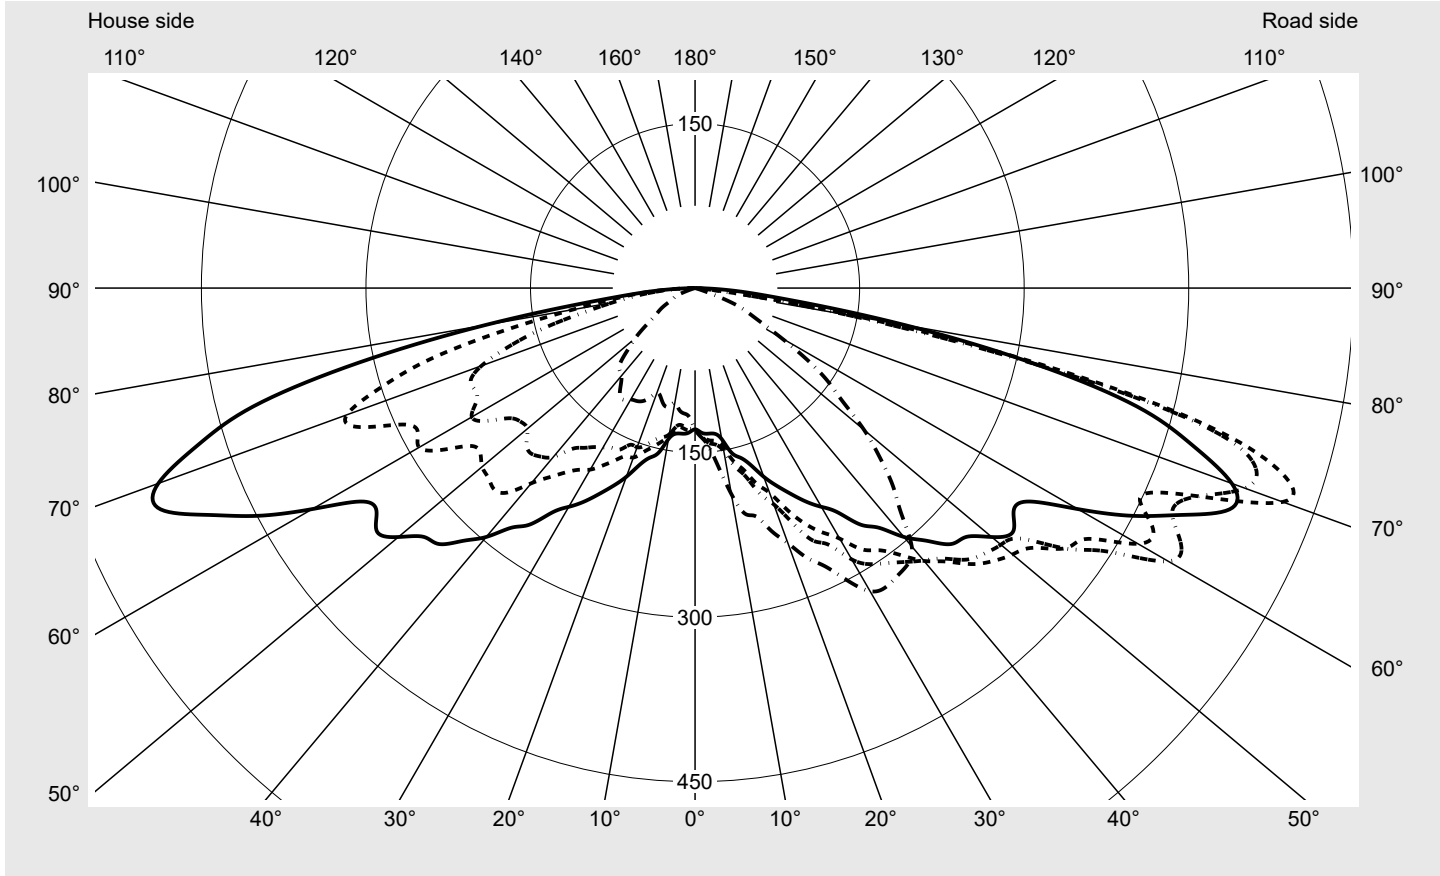

Photometric test report

Family Streetlight 11 mini LED	Order number: 5XC2K51G08HE EAN: 4058352991497	LP number 59598_68
	Version post-top or side-entry mounting Optic asymmetric, extremely wide distribution with an additional rear light component (ST1.0P1.0) Cover transparent, PMMA Lamps LED 3000 K CRI ≥ 70 Controlgear ECG SITECO iQ - DALI2 Rated values Net luminous flux = 8000 lm Power consumption = 58.6 W Luminous efficacy = 136.5 lm/W	serial documentation 23.05.2024

Luminous intensity in cd/klm C180-0 C190-10 C195-15 C270-90 **Imax: 570 cd/klm**

Luminaire output ratios

Eta	100.0%
Eta 0° - 90°	100.0%
Eta 90° - 180°	0.0%

Luminous intensity class acc. to EN13201-2

Class:	G1
Imax 70°	570.0
Imax 80°	194.2
Imax 90°	0.0
Imax >90°	0.0
Imax >95°	0.0

Measurement conditions

DIN EN 13032 and DIN 5032

Photometric test report

Family Streetlight 11 mini LED	Order number: 5XC2K51G08HE EAN: 4058352991497	LP number 59598_68
--	--	------------------------------

Envelope curve in cd/klm **KMK 70°** **KMK 67.5°** **KMK 65°** **KMK 62.5°** **siteco**

Photometric test report

Family Streetlight 11 mini LED	Order number: 5XC2K51G08HE EAN: 4058352991497	LP number 59598_68
Table of values for luminous intensities		Maximum luminous intensity
siteco		