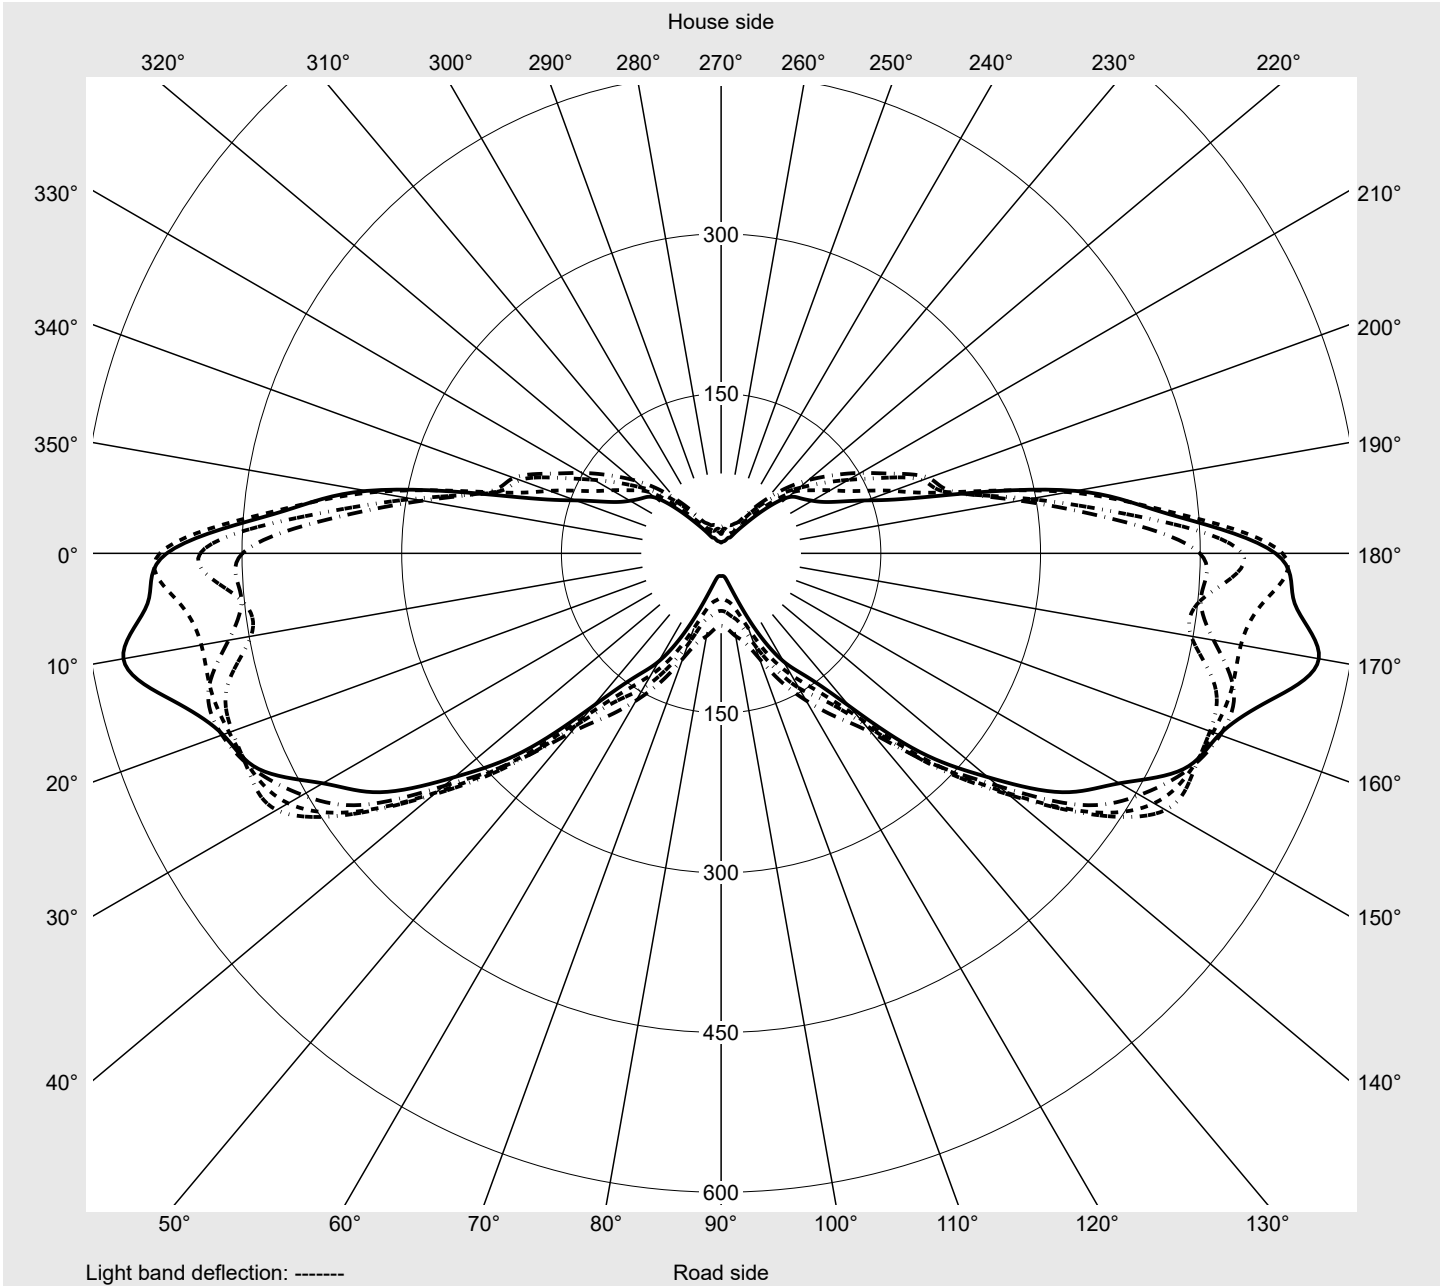

Photometric test report

Family Streetlight 11 mini LED	Order number: 5XC2K51G08HE EAN: 4058352991497	LP number 59598_68
	Version post-top or side-entry mounting Optic asymmetric, extremely wide distribution with an additional rear light component (ST1.0P1.0) Cover transparent, PMMA Lamps LED 3000 K CRI ≥ 70 Controlgear ECG SITECO iQ - DALI2 Rated values Net luminous flux = 8000 lm Power consumption = 58.6 W Luminous efficacy = 136.5 lm/W	serial documentation 23.05.2024

Luminous intensity in cd/klm C180-0 C190-10 C195-15 C270-90 **Imax: 570 cd/klm**

Luminaire output ratios

Eta	100.0%
Eta 0° - 90°	100.0%
Eta 90° - 180°	0.0%

Luminous intensity class acc. to EN13201-2

Class:	G1
Imax 70°	570.0
Imax 80°	194.2
Imax 90°	0.0
Imax >90°	0.0
Imax >95°	0.0

Measurement conditions

DIN EN 13032 and DIN 5032

Photometric test report

Family Streetlight 11 mini LED	Order number: 5XC2K51G08HE EAN: 4058352991497	LP number 59598_68
--	--	------------------------------

Envelope curve in cd/klm **KMK 70°** **KMK 67.5°** **KMK 65°** **KMK 62.5°** **siteco**

Photometric test report

Family Streetlight 11 mini LED	Order number: 5XC2K51G08HE EAN: 4058352991497	LP number 59598_68
Table of values for luminous intensities		Maximum luminous intensity
siteco		