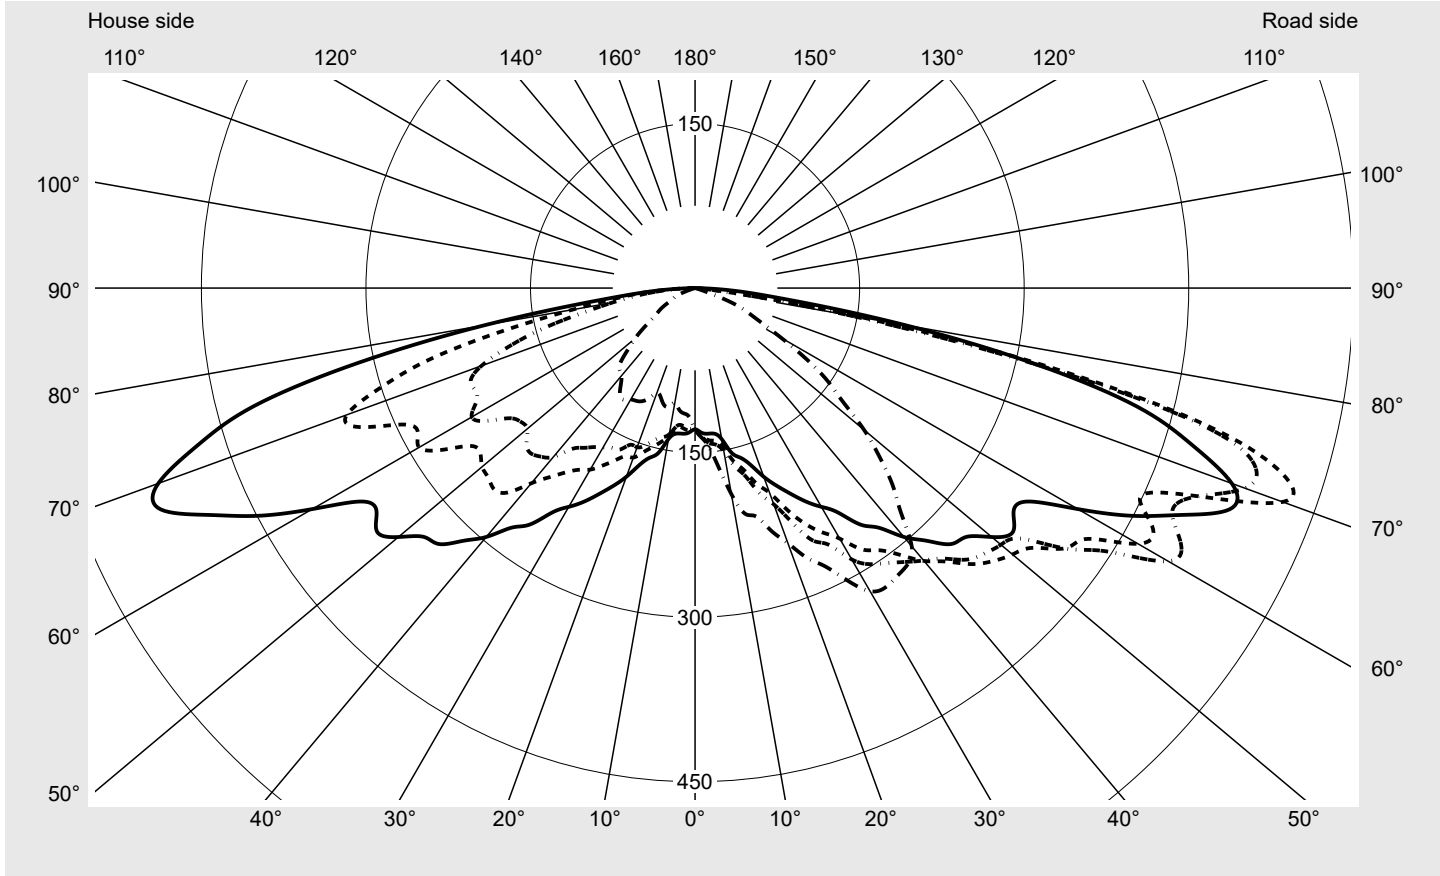

Photometric test report

Family Streetlight 11 mini LED	Order number: 5XC2K51G08GE EAN: 4058352991473	LP number 59598_20
	Version post-top or side-entry mounting Optic asymmetric, extremely wide distribution with an additional rear light component (ST1.0P1.0) Cover transparent, PMMA Lamps LED 3000 K CRI ≥ 70 Controlgear ECG SITECO iQ - DALI2 Rated values Net luminous flux = 3460 lm Power consumption = 22.7 W Luminous efficacy = 152.4 lm/W	serial documentation 23.05.2024

Luminous intensity in cd/klm C180-0 C190-10 C195-15 C270-90 **Imax: 570 cd/klm**

Luminaire output ratios	
Eta	100.0%
Eta 0° - 90°	100.0%
Eta 90° - 180°	0.0%
Measurement conditions	
DIN EN 13032 and DIN 5032	

Luminous intensity class acc. to EN13201-2	
Class:	G1
Imax 70°	570.0
Imax 80°	194.2
Imax 90°	0.0
Imax >90°	0.0
Imax >95°	0.0

Photometric test report

Family Streetlight 11 mini LED	Order number: 5XC2K51G08GE EAN: 4058352991473	LP number 59598_20
---	--	-------------------------------------

Envelope curve in cd/klm **KMK 70°** **KMK 67.5°** **KMK 65°** **KMK 62.5°** **siteco**

Photometric test report

Family Streetlight 11 mini LED	Order number: 5XC2K51G08GE EAN: 4058352991473	LP number 59598_20
Table of values for luminous intensities		Maximum luminous intensity