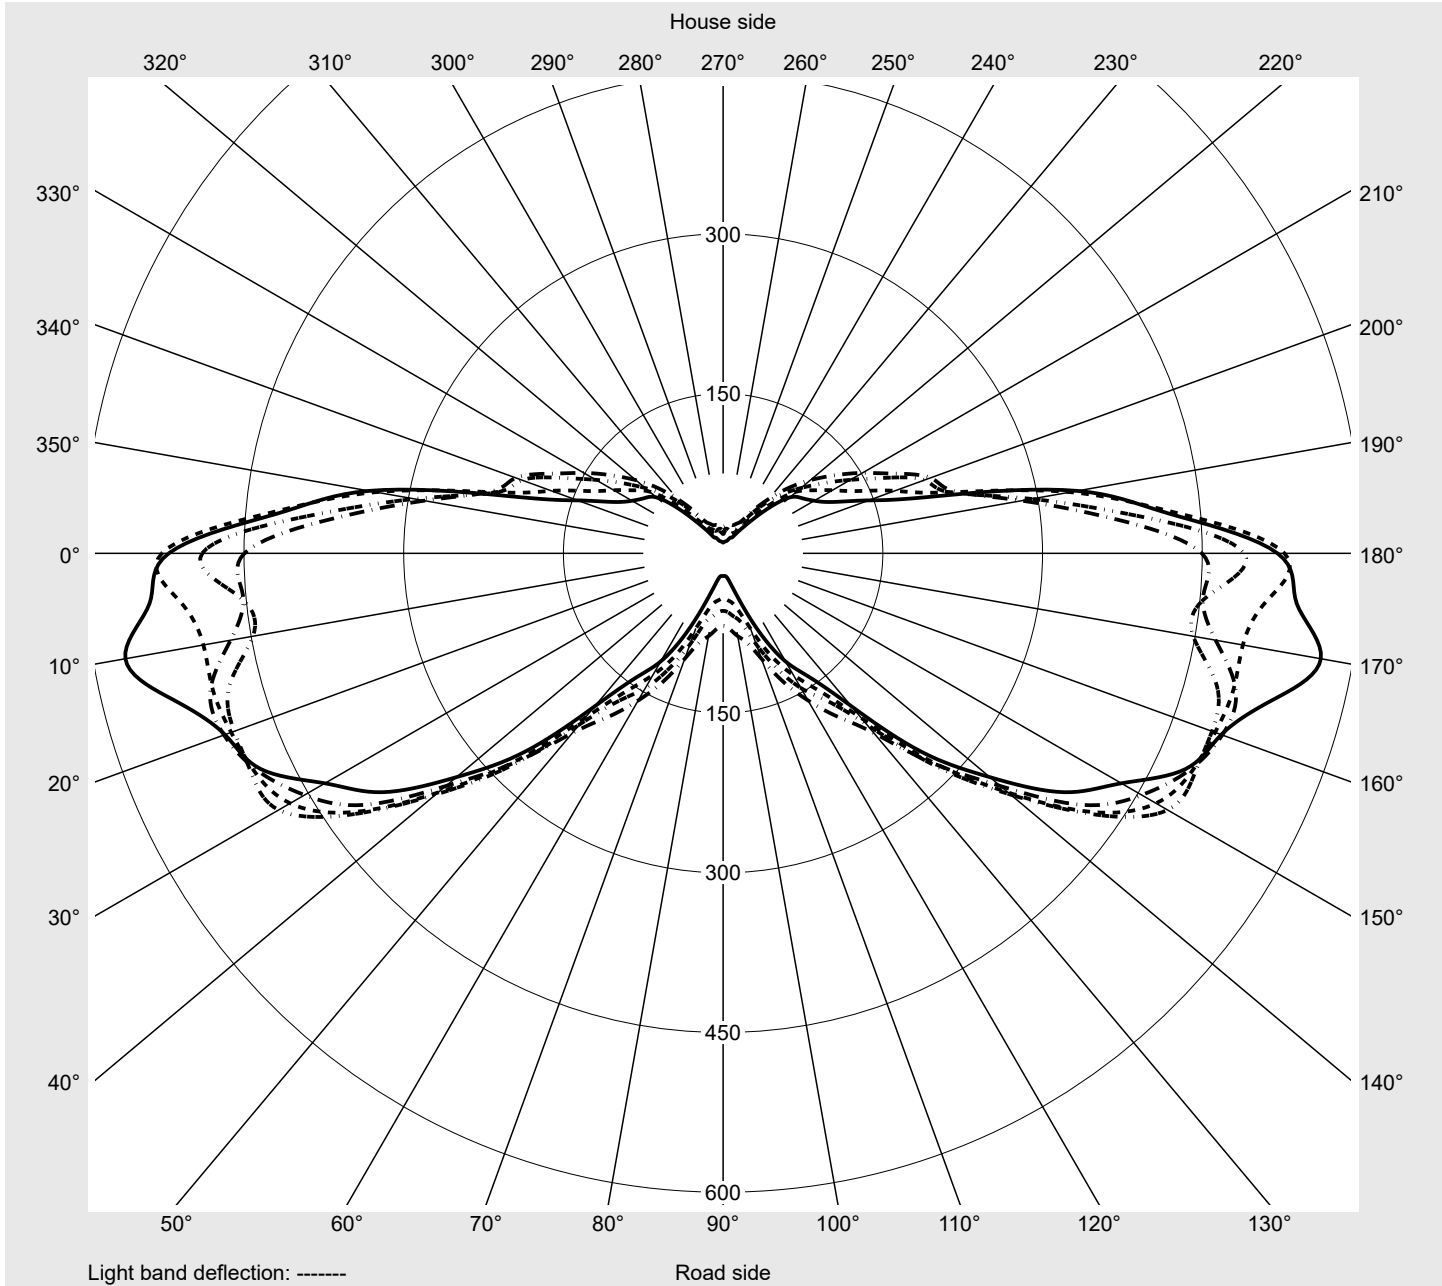

Photometric test report

Family Streetlight 11 mini LED	Order number: 5XC2K51G08GE EAN: 4058352991473	LP number 59598_20
	Version post-top or side-entry mounting Optic asymmetric, extremely wide distribution with an additional rear light component (ST1.0P1.0) Cover transparent, PMMA Lamps LED 3000 K CRI ≥ 70 Controlgear ECG SITECO iQ - DALI2 Rated values Net luminous flux = 3460 lm Power consumption = 22.7 W Luminous efficacy = 152.4 lm/W	serial documentation 23.05.2024

Luminous intensity in cd/klm C180-0 C190-10 C195-15 C270-90 **Imax: 570 cd/klm**

Luminaire output ratios	
Eta	100.0%
Eta 0° - 90°	100.0%
Eta 90° - 180°	0.0%
Measurement conditions	
DIN EN 13032 and DIN 5032	

Luminous intensity class acc. to EN13201-2	
Class:	G1
Imax 70°	570.0
Imax 80°	194.2
Imax 90°	0.0
Imax >90°	0.0
Imax >95°	0.0

Photometric test report

Family Streetlight 11 mini LED	Order number: 5XC2K51G08GE EAN: 4058352991473	LP number 59598_20
---	--	-------------------------------------

Envelope curve in cd/klm **KMK 70°** **KMK 67.5°** **KMK 65°** **KMK 62.5°** **siteco**

Photometric test report

Family Streetlight 11 mini LED	Order number: 5XC2K51G08GE EAN: 4058352991473	LP number 59598_20
Table of values for luminous intensities		Maximum luminous intensity