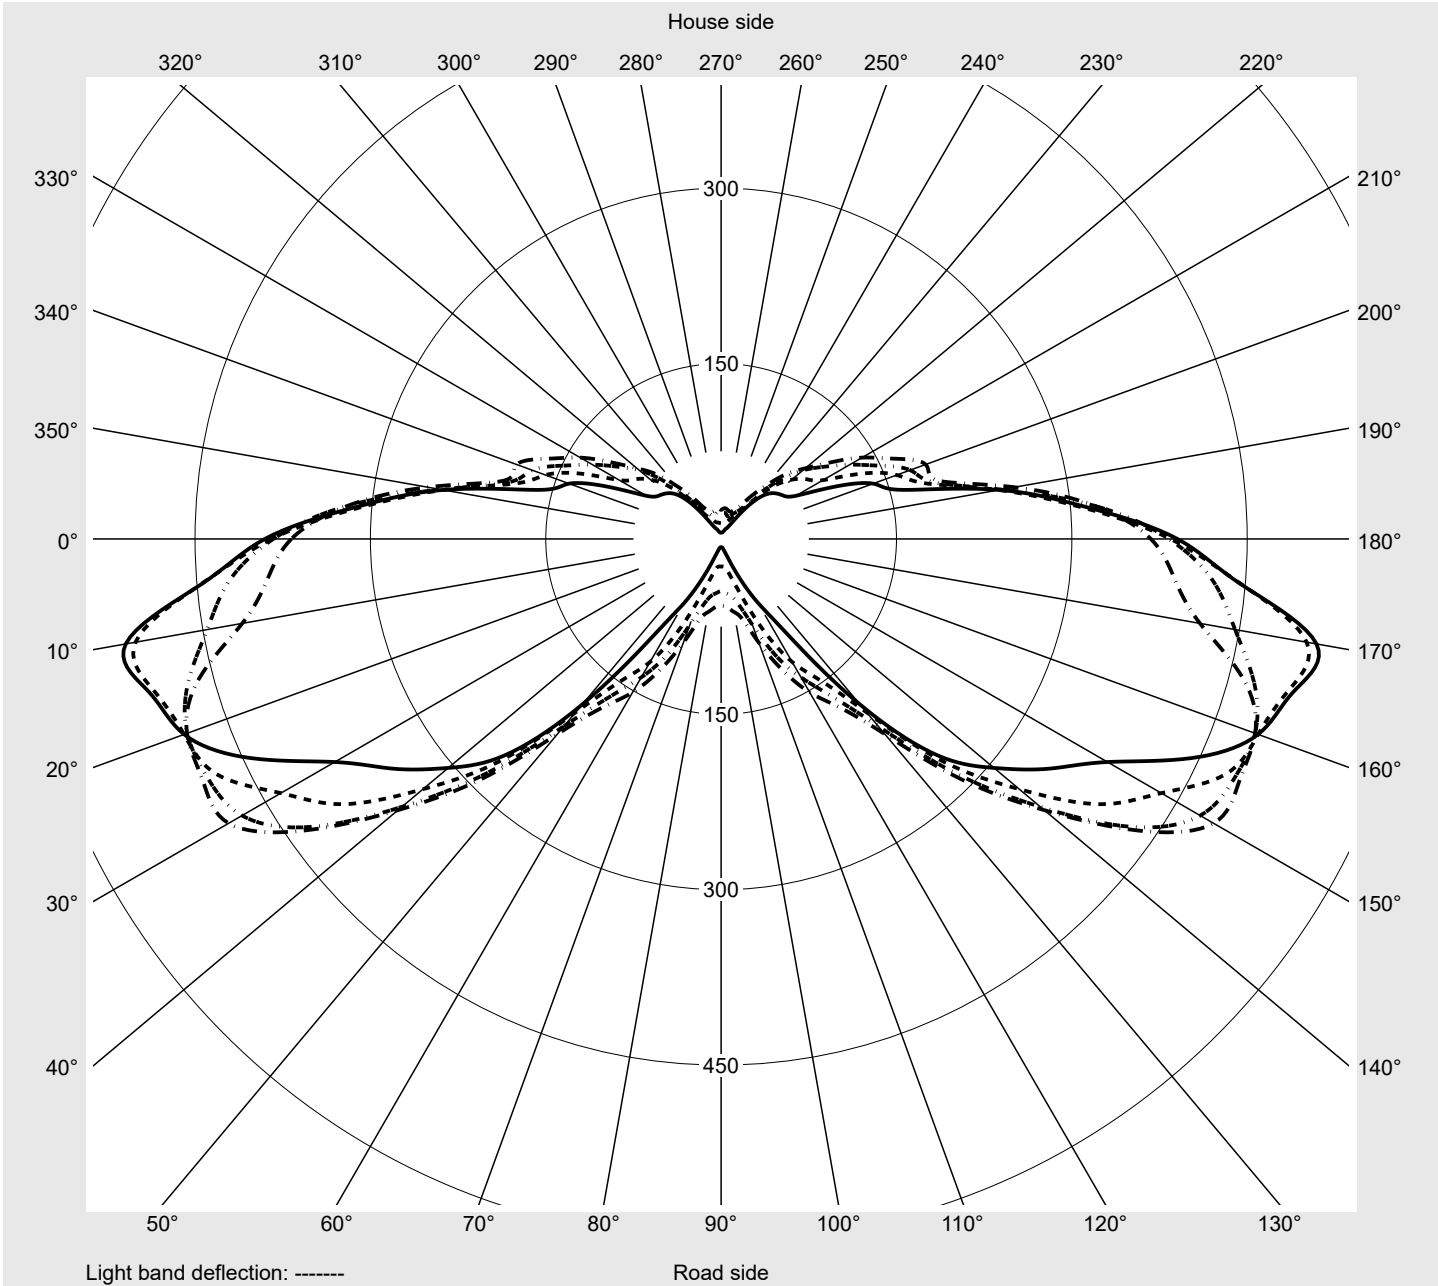

Photometric test report

Family Streetlight 11 mini LED	Order number: 5XC2J51G08HE EAN: 4058352991374	LP number 59599_68
	Version post-top or side-entry mounting Optic asymmetric, extremely wide distribution with an additional rear light component (ST1.0ST0.5) Cover transparent, PMMA Lamps LED 3000 K CRI ≥ 70 Controlgear ECG SITECO iQ - DALI2 Rated values Net luminous flux = 8240 lm Power consumption = 58.6 W Luminous efficacy = 140.6 lm/W	serial documentation 23.05.2024

Luminous intensity in cd/klm C180-0 C190-10 C195-15 C270-90 **Imax: 517 cd/klm**

Luminaire output ratios

Eta	100.0%
Eta 0° - 90°	100.0%
Eta 90° - 180°	0.0%

Luminous intensity class acc. to EN13201-2

Class:	G2
Imax 70°	508.6
Imax 80°	129.6
Imax 90°	0.0
Imax >90°	0.0
Imax >95°	0.0

Measurement conditions

DIN EN 13032 and DIN 5032

Photometric test report

Family Streetlight 11 mini LED	Order number: 5XC2J51G08HE EAN: 4058352991374	LP number 59599_68
--	--	------------------------------

Envelope curve in cd/klm **KMK 72.5°** **KMK 70°** **KMK 67.5°** **KMK 65°** **siteco**

Photometric test report

Family Streetlight 11 mini LED	Order number: 5XC2J51G08HE EAN: 4058352991374	LP number 59599_68
--	--	------------------------------