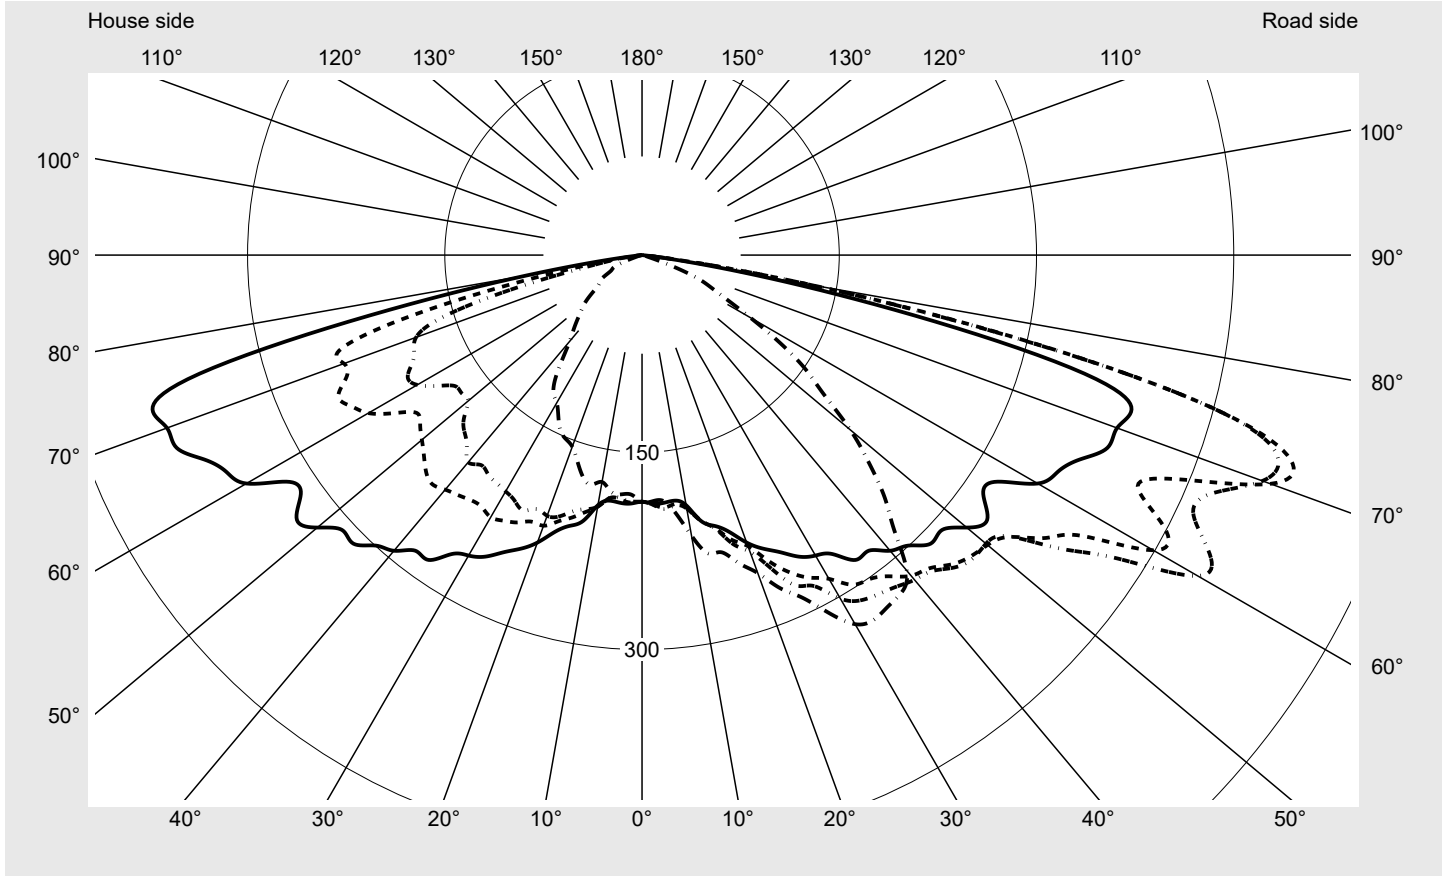

Photometric test report

Family Streetlight 11 mini LED	Order number: 5XC2J51G08HE EAN: 4058352991374	LP number 59599_68
	Version post-top or side-entry mounting Optic asymmetric, extremely wide distribution with an additional rear light component (ST1.0ST0.5) Cover transparent, PMMA Lamps LED 3000 K CRI ≥ 70 Controlgear ECG SITECO iQ - DALI2 Rated values Net luminous flux = 8240 lm Power consumption = 58.6 W Luminous efficacy = 140.6 lm/W	serial documentation 23.05.2024

Luminous intensity in cd/klm C180-0 C190-10 C195-15 C270-90 **Imax: 517 cd/klm**

Luminaire output ratios

Eta	100.0%
Eta 0° - 90°	100.0%
Eta 90° - 180°	0.0%

Luminous intensity class acc. to EN13201-2

Class:	G2
Imax 70°	508.6
Imax 80°	129.6
Imax 90°	0.0
Imax >90°	0.0
Imax >95°	0.0

Measurement conditions

DIN EN 13032 and DIN 5032

Photometric test report

Family Streetlight 11 mini LED	Order number: 5XC2J51G08HE EAN: 4058352991374	LP number 59599_68
--	--	------------------------------

Envelope curve in cd/klm **KMK 72.5°** **KMK 70°** **KMK 67.5°** **KMK 65°** **siteco**

Photometric test report

Family Streetlight 11 mini LED	Order number: 5XC2J51G08HE EAN: 4058352991374	LP number 59599_68
--	--	------------------------------