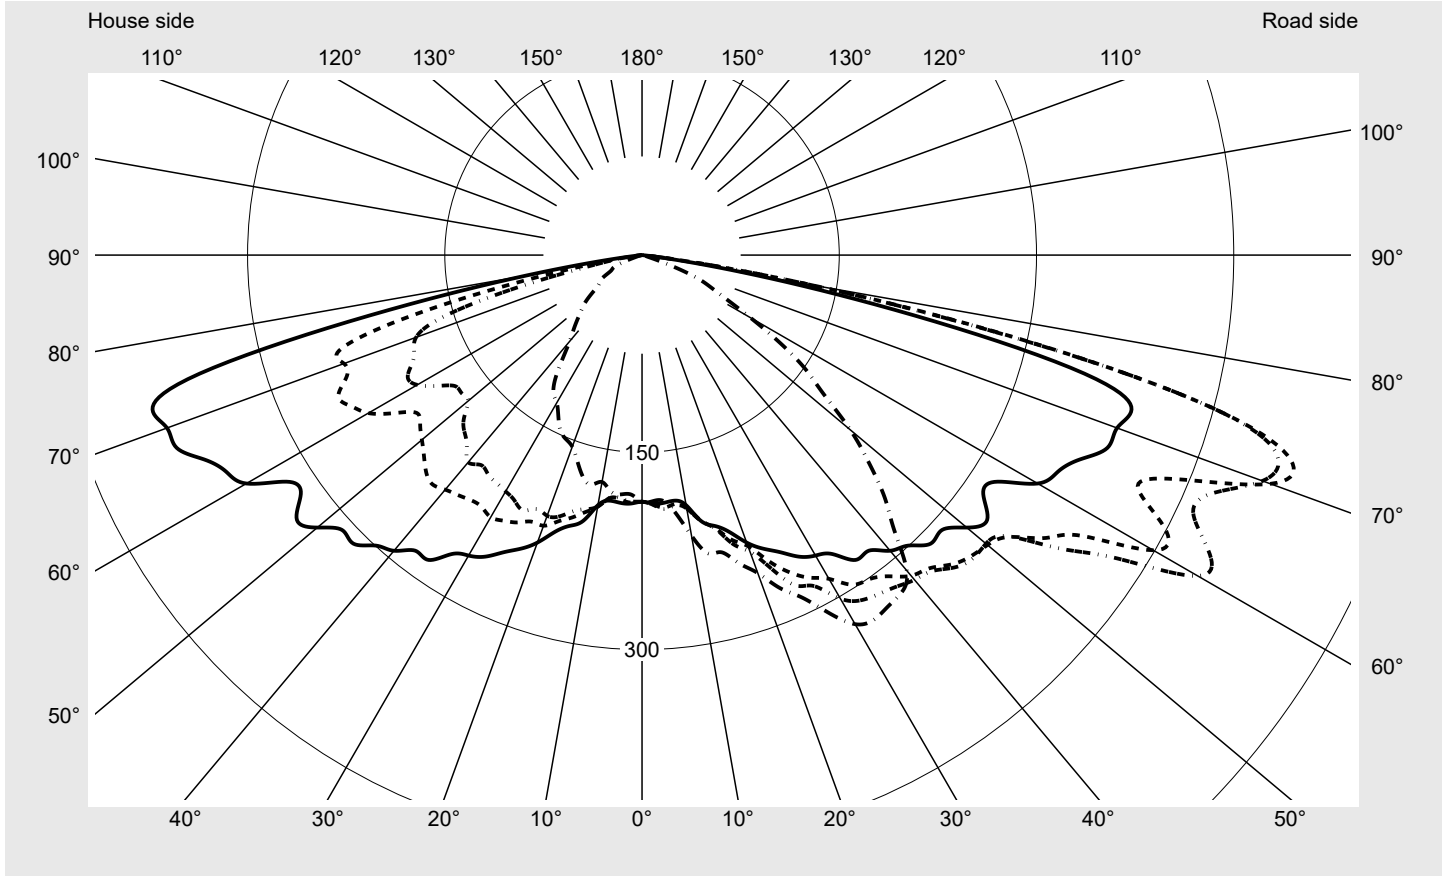

Photometric test report

Family Streetlight 11 mini LED	Order number: 5XC2J51G08GE EAN: 4058352991350	LP number 59599_20
	Version post-top or side-entry mounting Optic asymmetric, extremely wide distribution with an additional rear light component (ST1.0ST0.5) Cover transparent, PMMA Lamps LED 3000 K CRI ≥ 70 Controlgear ECG SITECO iQ - DALI2 Rated values Net luminous flux = 3480 lm Power consumption = 22.7 W Luminous efficacy = 153.3 lm/W	serial documentation 23.05.2024

Luminous intensity in cd/klm C180-0 C190-10 C195-15 C270-90 **Imax: 517 cd/klm**

Luminaire output ratios

Eta	100.0%
Eta 0° - 90°	100.0%
Eta 90° - 180°	0.0%

Luminous intensity class acc. to EN13201-2

Class:	G2
Imax 70°	508.6
Imax 80°	129.6
Imax 90°	0.0
Imax >90°	0.0
Imax >95°	0.0

Measurement conditions

DIN EN 13032 and DIN 5032

Photometric test report

Family Streetlight 11 mini LED	Order number: 5XC2J51G08GE EAN: 4058352991350	LP number 59599_20
--	--	------------------------------

Envelope curve in cd/klm **KMK 72.5°** **KMK 70°** **KMK 67.5°** **KMK 65°** **siteco**

Photometric test report

Family Streetlight 11 mini LED	Order number: 5XC2J51G08GE EAN: 4058352991350	LP number 59599_20
Table of values for luminous intensities		Maximum luminous intensity
siteco		