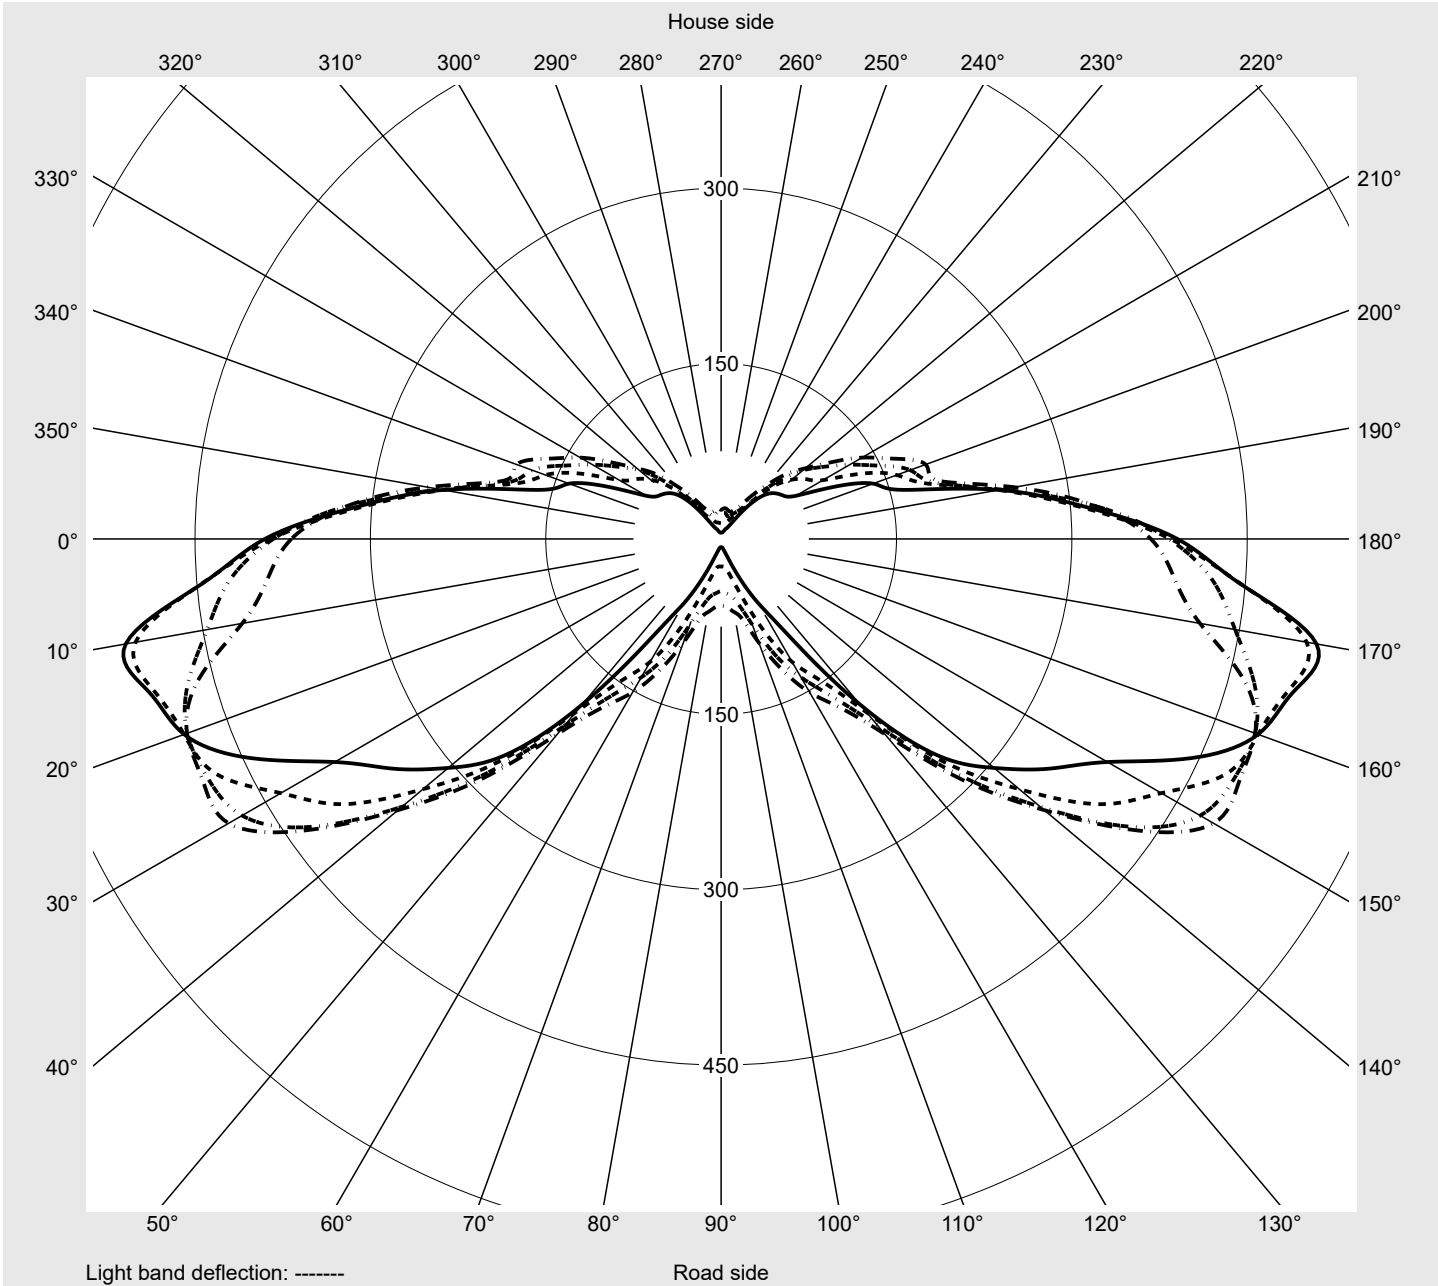

Photometric test report

Family Streetlight 11 mini LED	Order number: 5XC2J51G08GE EAN: 4058352991350	LP number 59599_20
	Version post-top or side-entry mounting Optic asymmetric, extremely wide distribution with an additional rear light component (ST1.0ST0.5) Cover transparent, PMMA Lamps LED 3000 K CRI ≥ 70 Controlgear ECG SITECO iQ - DALI2 Rated values Net luminous flux = 3480 lm Power consumption = 22.7 W Luminous efficacy = 153.3 lm/W	serial documentation 23.05.2024

Luminous intensity in cd/klm C180-0 C190-10 C195-15 C270-90 **Imax: 517 cd/klm**

Luminaire output ratios

Eta	100.0%
Eta 0° - 90°	100.0%
Eta 90° - 180°	0.0%

Luminous intensity class acc. to EN13201-2

Class:	G2
Imax 70°	508.6
Imax 80°	129.6
Imax 90°	0.0
Imax >90°	0.0
Imax >95°	0.0

Measurement conditions

DIN EN 13032 and DIN 5032

Photometric test report

Family Streetlight 11 mini LED	Order number: 5XC2J51G08GE EAN: 4058352991350	LP number 59599_20
--	--	------------------------------

Envelope curve in cd/klm **KMK 72.5°** **KMK 70°** **KMK 67.5°** **KMK 65°** **siteco**

Photometric test report

Family Streetlight 11 mini LED	Order number: 5XC2J51G08GE EAN: 4058352991350	LP number 59599_20
Table of values for luminous intensities		Maximum luminous intensity
siteco		