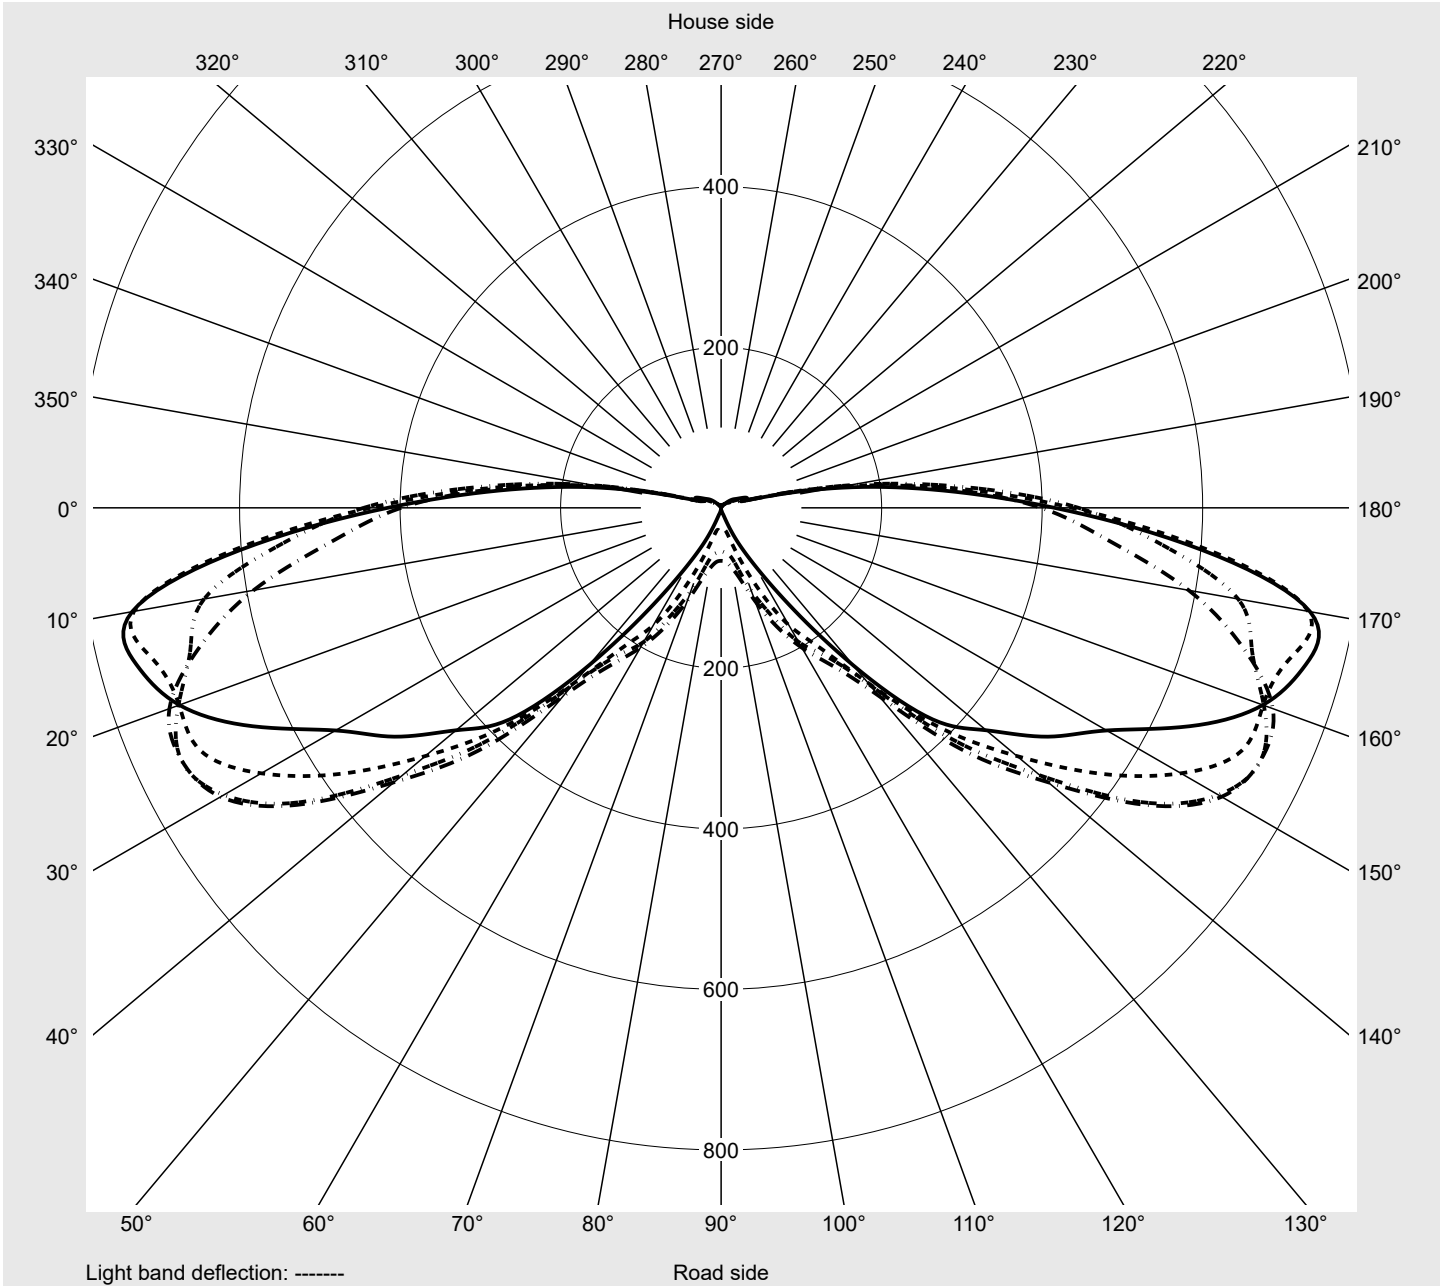

Photometric test report

Family Streetlight 11 micro LED	Order number: 5XC1NC1F08CE EAN: 4069025076458	LP number 59457_263
	Version post-top or side-entry mounting Optic asymmetric, extreme wide distribution with Back Light Control (ST1.0aB) Cover transparent, PMMA Lamps LED 4000 K CRI ≥ 70 Controlgear ECG SITECO iQ Setting individual position Rated values Net luminous flux = 1640 lm Power consumption = 13.2 W Luminous efficacy = 124.2 lm/W	serial documentation 25.04.2024
		

Luminous intensity in cd/klm C180-0 C195-15 C200-20 C270-90 **Imax: 754 cd/klm**

Luminaire output ratios	
Eta	100.0%
Eta 0° - 90°	100.0%
Eta 90° - 180°	0.0%

Luminous intensity class acc. to EN13201-2	
Class:	G1
Imax 70°	742.9
Imax 80°	194.9
Imax 90°	0.0
Imax >90°	0.0
Imax >95°	0.0

Measurement conditions
DIN EN 13032 and DIN 5032

Photometric test report

Family Streetlight 11 micro LED	Order number: 5XC1NC1F08CE EAN: 4069025076458	LP number 59457_263
---	--	-------------------------------

Envelope curve in cd/klm **KMK 72.5°** **KMK 70°** **KMK 67.5°** **KMK 65°** **siteco**

Photometric test report

Family Streetlight 11 micro LED	Order number: 5XC1NC1F08CE EAN: 4069025076458	LP number 59457_263
Table of values for luminous intensities		Maximum luminous intensity