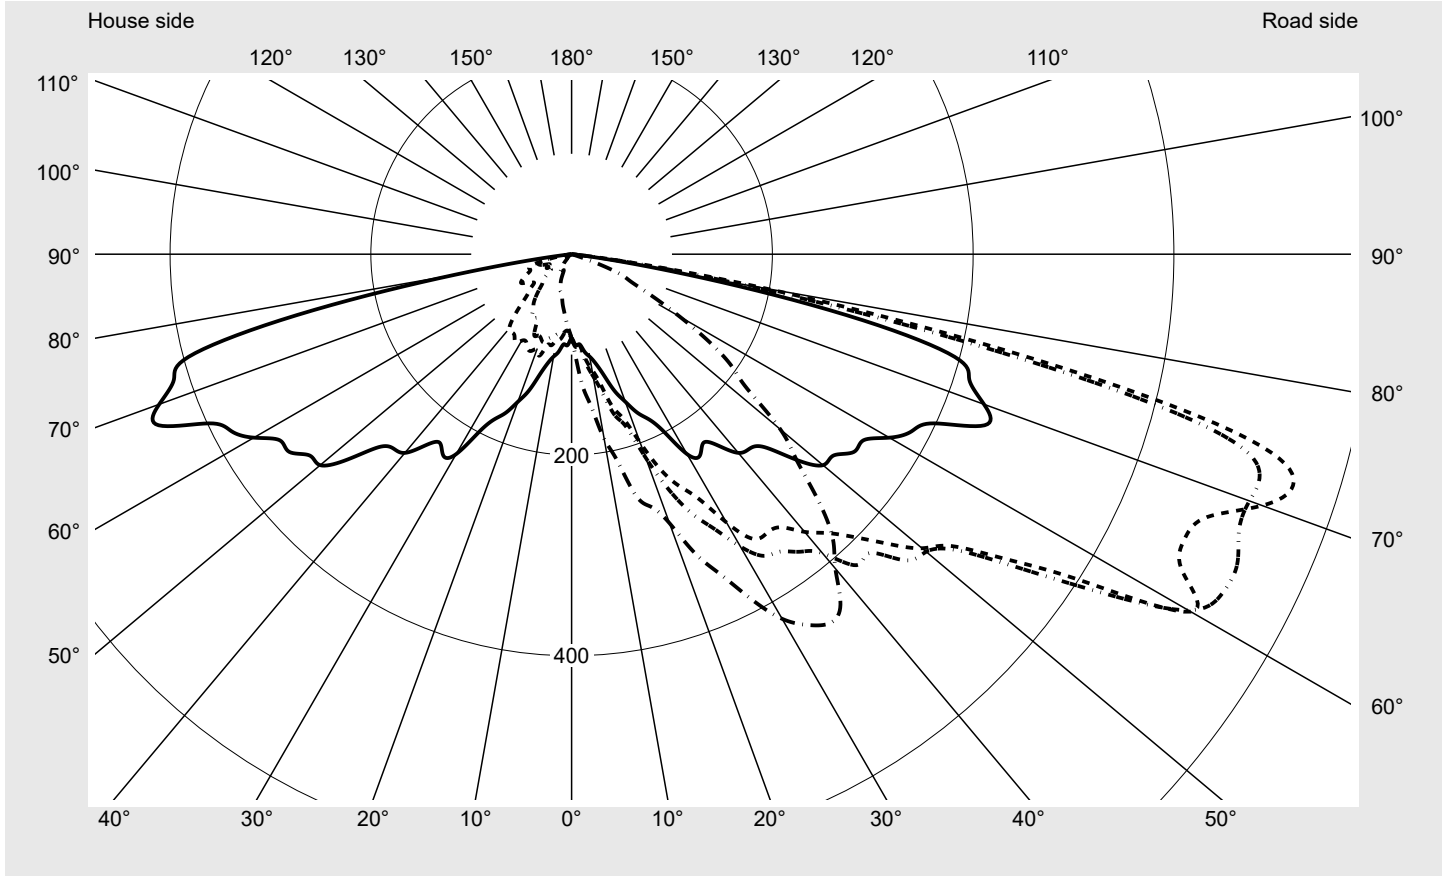

Photometric test report

Family Streetlight 11 micro LED	Order number: 5XC1NC1F08CE EAN: 4069025076458	LP number 59457_263
	Version post-top or side-entry mounting Optic asymmetric, extreme wide distribution with Back Light Control (ST1.0aB) Cover transparent, PMMA Lamps LED 4000 K CRI ≥ 70 Controlgear ECG SITECO iQ Setting individual position Rated values Net luminous flux = 1640 lm Power consumption = 13.2 W Luminous efficacy = 124.2 lm/W	serial documentation 25.04.2024
		

Luminous intensity in cd/klm C180-0 C195-15 C200-20 C270-90 **Imax: 754 cd/klm**

Luminaire output ratios	
Eta	100.0%
Eta 0° - 90°	100.0%
Eta 90° - 180°	0.0%

Luminous intensity class acc. to EN13201-2	
Class:	G1
Imax 70°	742.9
Imax 80°	194.9
Imax 90°	0.0
Imax >90°	0.0
Imax >95°	0.0

Measurement conditions
DIN EN 13032 and DIN 5032

Photometric test report

Family Streetlight 11 micro LED	Order number: 5XC1NC1F08CE EAN: 4069025076458	LP number 59457_263
---	--	-------------------------------

Envelope curve in cd/klm **KMK 72.5°** **KMK 70°** **KMK 67.5°** **KMK 65°** **siteco**

Photometric test report

Family Streetlight 11 micro LED	Order number: 5XC1NC1F08CE EAN: 4069025076458	LP number 59457_263
Table of values for luminous intensities		Maximum luminous intensity