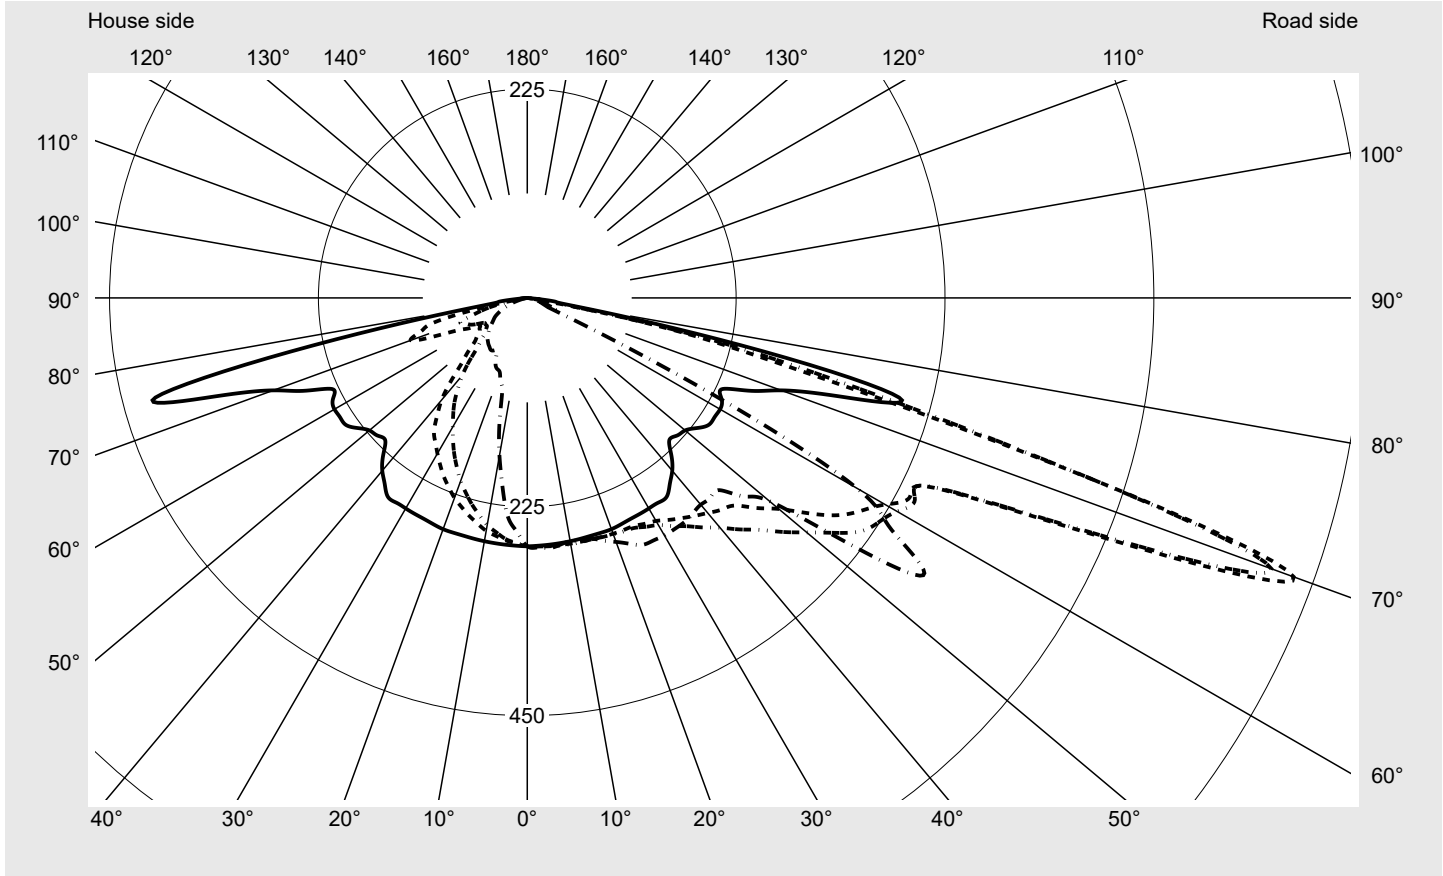

Photometric test report

Family Streetlight 21 micro easy LED	Order number: 5XE5U57N08DB EAN: 4058352995310	LP number 59536_85
	Version post-top or side-entry mounting, NEMA 7 pin (DALI) Optic asymmetric, extremely wide distribution (P0.8a) Cover toughened safety glass Lamps LED 3000 K CRI ≥ 80 Controlgear ECG-DALI Plus Rated values Net luminous flux = 4340 lm Power consumption = 39.1 W Luminous efficacy = 111 lm/W	serial documentation 18.01.2024

Luminous intensity in cd/klm C180-0 C195-15 C200-20 C270-90 **Imax: 879 cd/klm**

Luminaire output ratios	
Eta	100.0%
Eta 0° - 90°	100.0%
Eta 90° - 180°	0.0%
Measurement conditions	
DIN EN 13032 and DIN 5032	

Luminous intensity class acc. to EN13201-2	
Class:	G3
Imax 70°	878.7
Imax 80°	57.3
Imax 90°	0.0
Imax >90°	0.0
Imax >95°	0.0

Photometric test report

Family Streetlight 21 micro easy LED	Order number: 5XE5U57N08DB EAN: 4058352995310	LP number 59536_85
---	--	-------------------------------------

Envelope curve in cd/klm **KMK 70°** **KMK 67.5°** **KMK 65°** **KMK 62.5°** **siteco**

Photometric test report

Family Streetlight 21 micro easy LED	Order number: 5XE5U57N08DB EAN: 4058352995310	LP number 59536_85
Table of values for luminous intensities		Maximum luminous intensity
siteco		