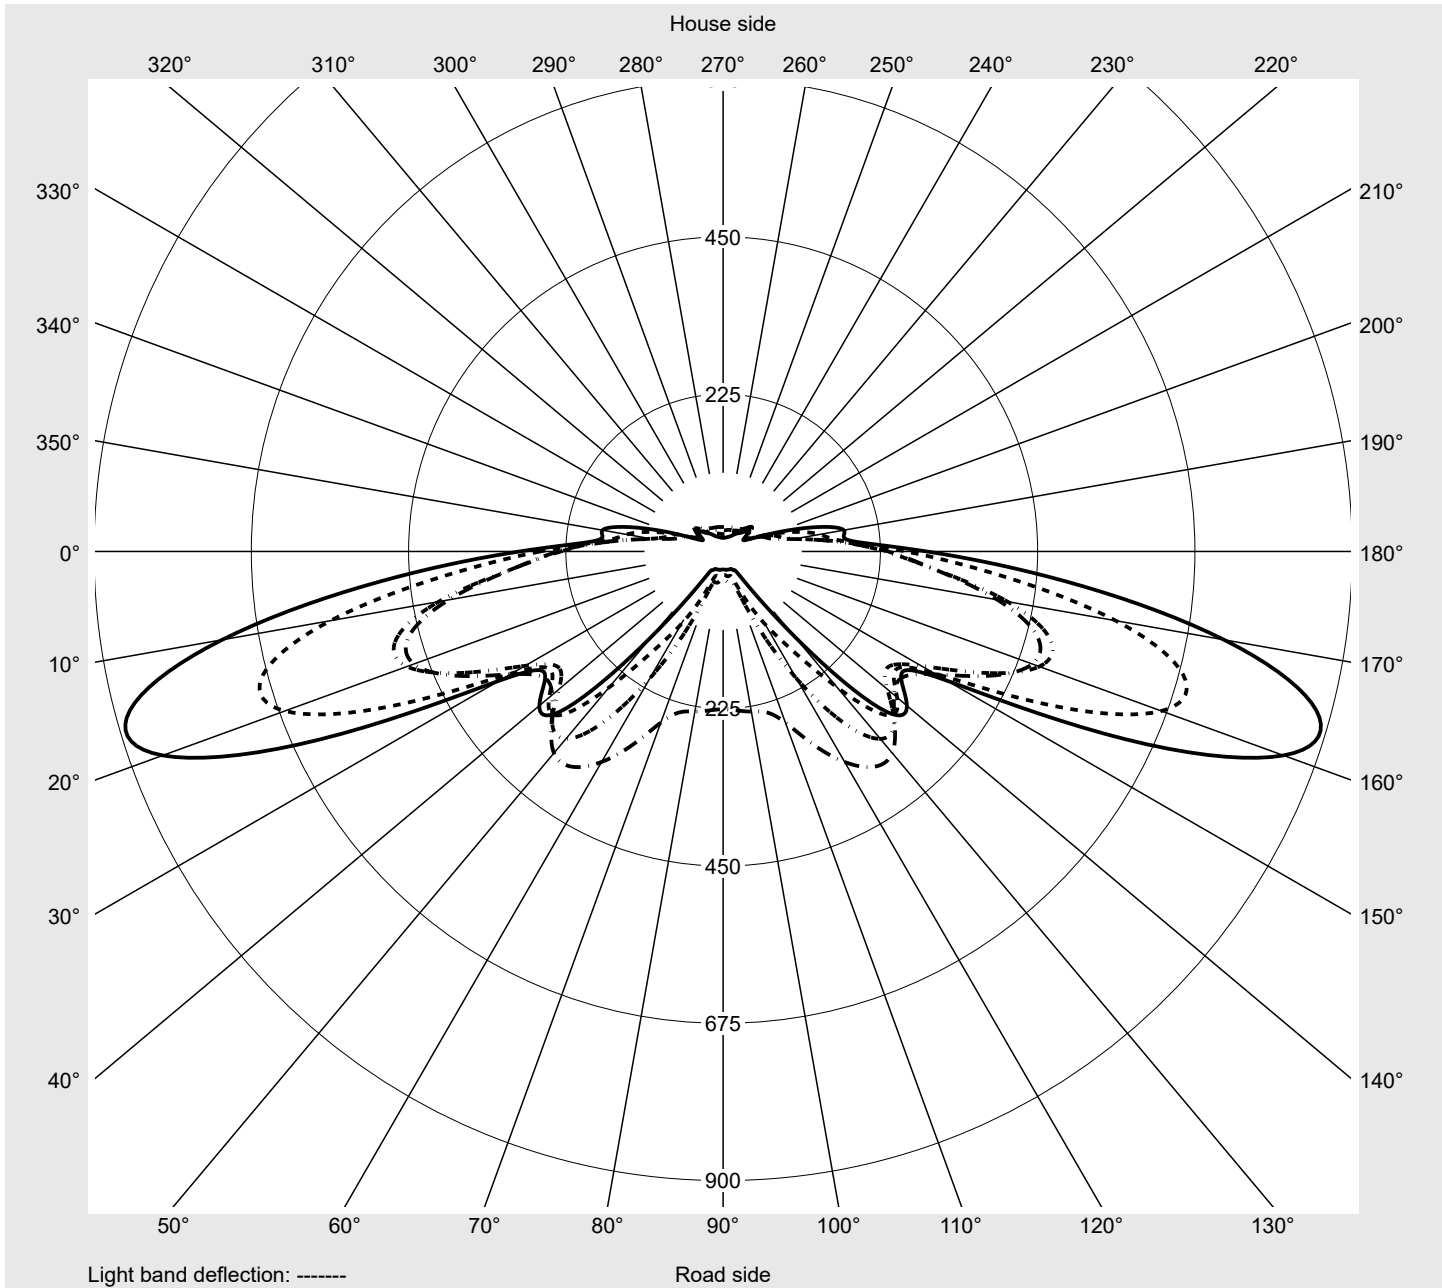

Photometric test report

Family Streetlight 21 micro easy LED	Order number: 5XE5U57N08DB EAN: 4058352995310	LP number 59536_85
	Version post-top or side-entry mounting, NEMA 7 pin (DALI) Optic asymmetric, extremely wide distribution (P0.8a) Cover toughened safety glass Lamps LED 3000 K CRI ≥ 80 Controlgear ECG-DALI Plus Rated values Net luminous flux = 4340 lm Power consumption = 39.1 W Luminous efficacy = 111 lm/W	serial documentation 18.01.2024

Luminous intensity in cd/klm C180-0 C195-15 C200-20 C270-90 **Imax: 879 cd/klm**

Luminaire output ratios	
Eta	100.0%
Eta 0° - 90°	100.0%
Eta 90° - 180°	0.0%
Measurement conditions	
DIN EN 13032 and DIN 5032	

Luminous intensity class acc. to EN13201-2	
Class:	G3
Imax 70°	878.7
Imax 80°	57.3
Imax 90°	0.0
Imax >90°	0.0
Imax >95°	0.0

Photometric test report

Family Streetlight 21 micro easy LED	Order number: 5XE5U57N08DB EAN: 4058352995310	LP number 59536_85
---	--	-------------------------------------

Envelope curve in cd/klm **KMK 70°** **KMK 67.5°** **KMK 65°** **KMK 62.5°** **siteco**

Photometric test report

Family Streetlight 21 micro easy LED	Order number: 5XE5U57N08DB EAN: 4058352995310	LP number 59536_85
Table of values for luminous intensities		Maximum luminous intensity
siteco		