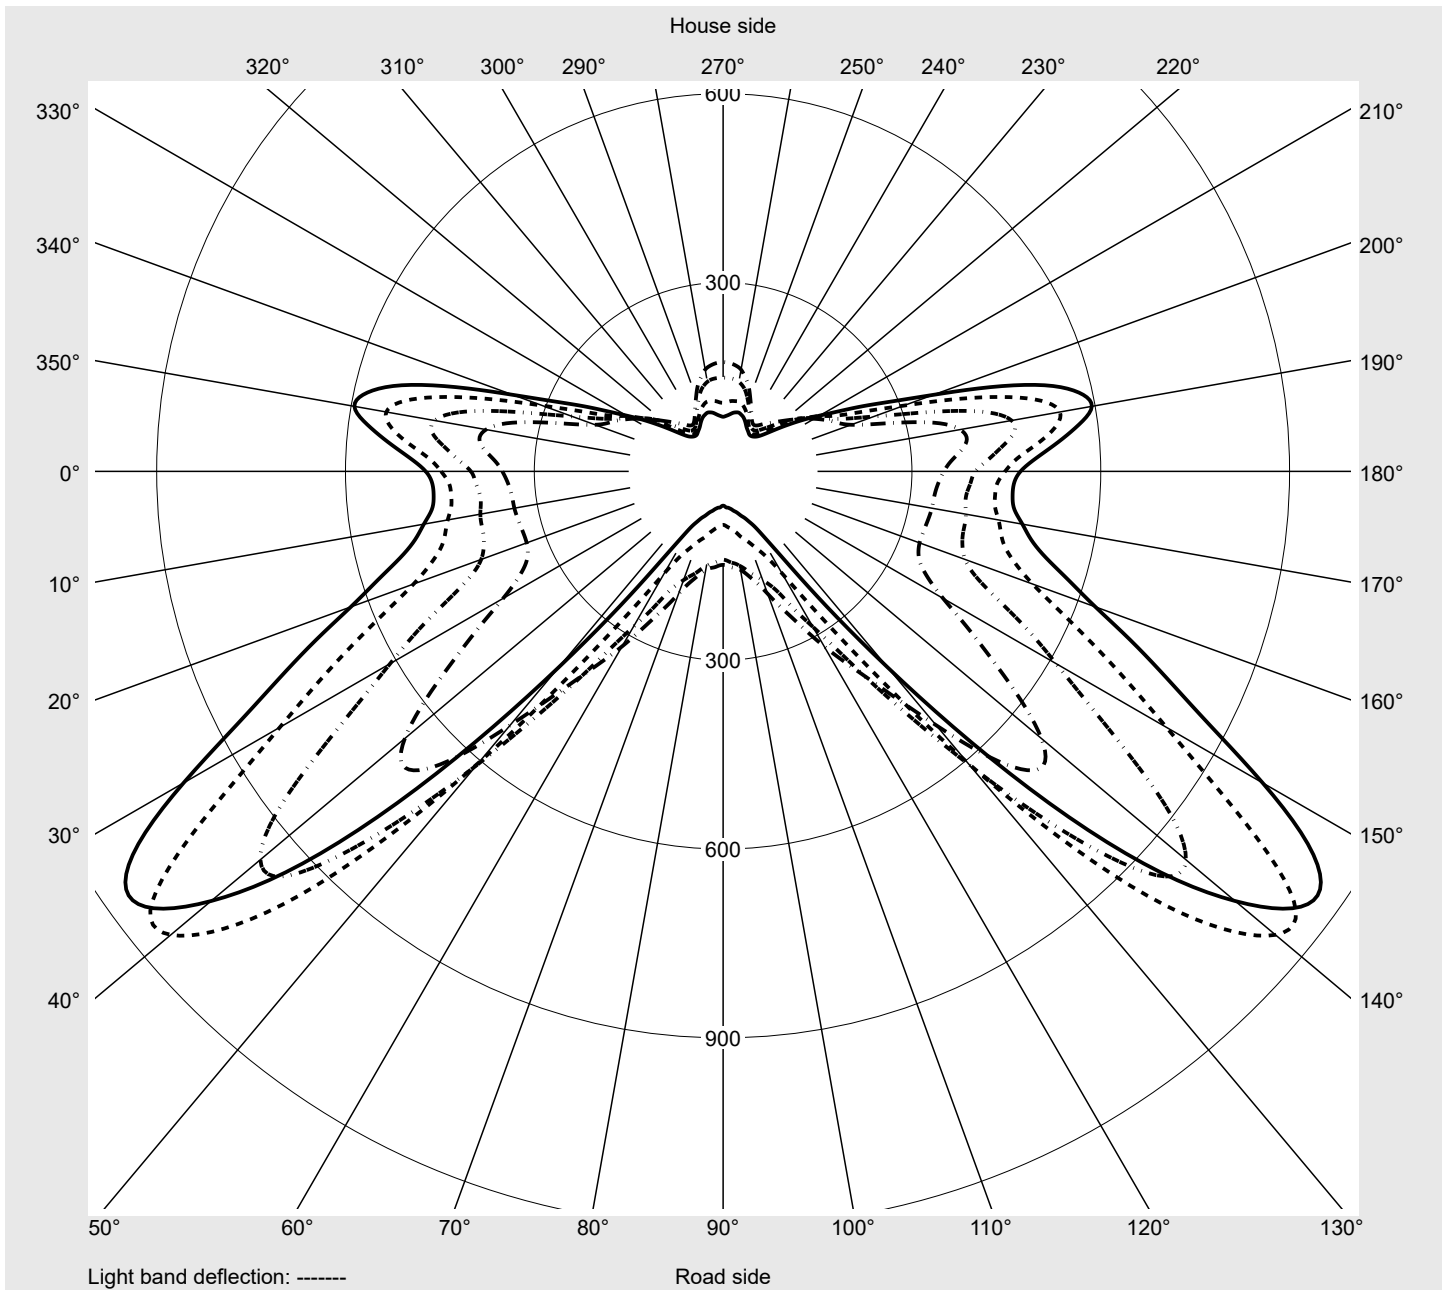

Photometric test report

Family Streetlight 21 mini LED	Order number: 5XE2P31Y08GB EAN: 4058352910214	LP number 59337_589
	Version post-top or side-entry mounting, Smart Interface up/down Optic asymmetric, wide distribution (ST1.5a) Cover toughened safety glass Lamps LED 3000 K CRI ≥ 70 Controlgear EVG SITECO iQ - Smart Interface Rated values Net luminous flux = 5880 lm Power consumption = 39.8 W Luminous efficacy = 147.7 lm/W	serial documentation 09.08.2023

Luminous intensity in cd/klm C180-0 C215-35 C217,5-37,5 C270-90 **Imax: 1158 cd/klm**

Luminaire output ratios	
Eta	100.0%
Eta 0° - 90°	100.0%
Eta 90° - 180°	0.0%
Measurement conditions	
DIN EN 13032 and DIN 5032	

Luminous intensity class acc. to EN13201-2	
Class:	---
Imax 70°	798.1
Imax 80°	214.2
Imax 90°	0.0
Imax >90°	0.0
Imax >95°	0.0

Photometric test report

Family Streetlight 21 mini LED	Order number: 5XE2P31Y08GB EAN: 4058352910214	LP number 59337_589
---	--	--------------------------------------

Envelope curve in cd/klm	KMK 65°	KMK 62.5°	KMK 60°	KMK 57.5°	
---------------------------------	----------------	------------------	----------------	------------------	---

Photometric test report

Family Streetlight 21 mini LED	Order number: 5XE2P31Y08GB EAN: 4058352910214	LP number 59337_589
---	--	--------------------------------------