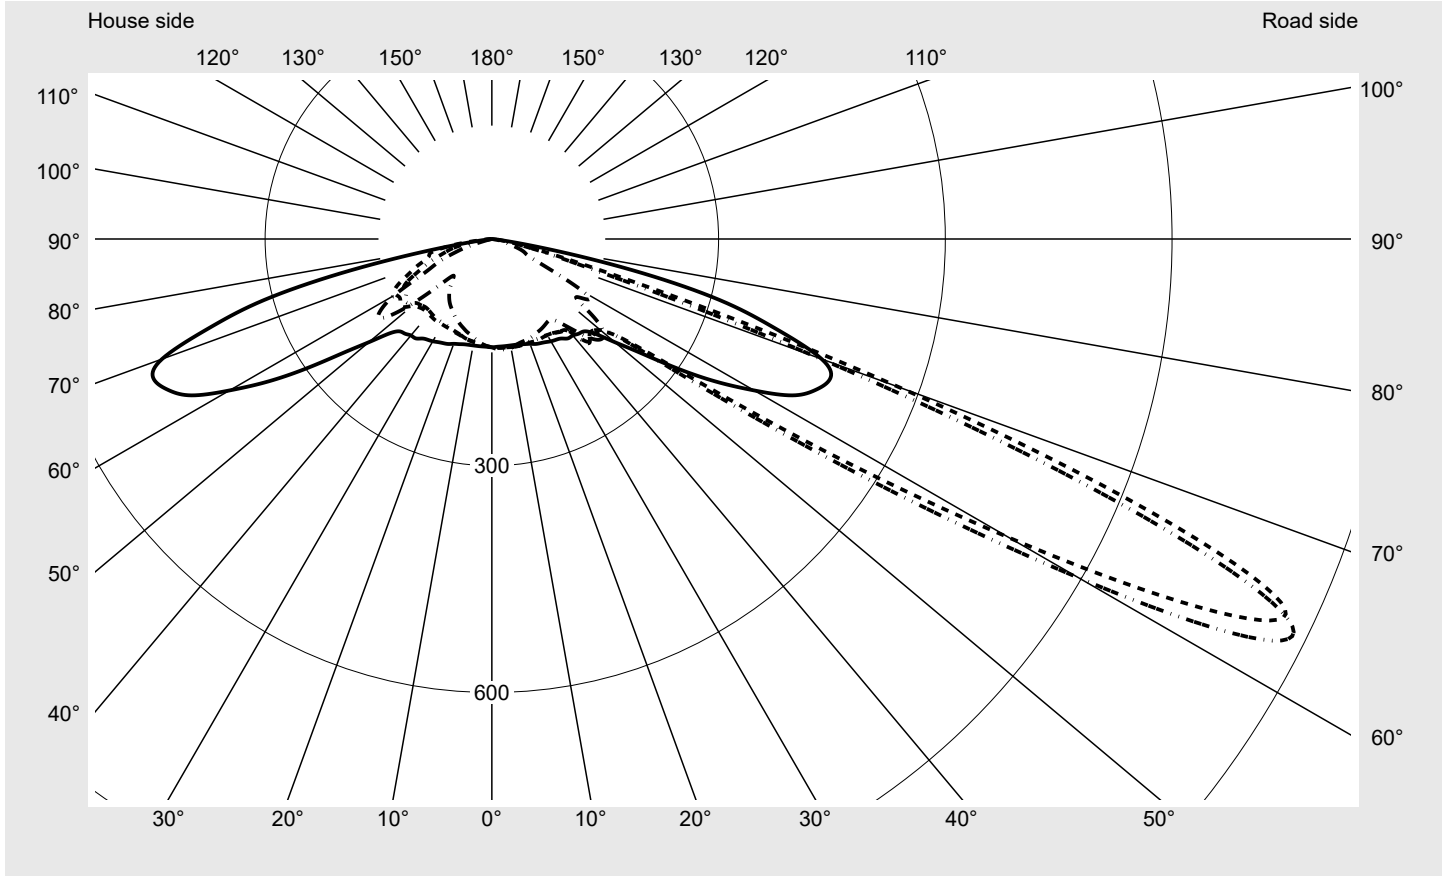

Photometric test report

Family Streetlight 21 mini LED	Order number: 5XE2P31Y08GB EAN: 4058352910214	LP number 59337_589
	Version post-top or side-entry mounting, Smart Interface up/down Optic asymmetric, wide distribution (ST1.5a) Cover toughened safety glass Lamps LED 3000 K CRI ≥ 70 Controlgear EVG SITECO iQ - Smart Interface Rated values Net luminous flux = 5880 lm Power consumption = 39.8 W Luminous efficacy = 147.7 lm/W	serial documentation 09.08.2023

Luminous intensity in cd/klm C180-0 C215-35 C217,5-37,5 C270-90 **Imax: 1158 cd/klm**

Luminaire output ratios	
Eta	100.0%
Eta 0° - 90°	100.0%
Eta 90° - 180°	0.0%
Measurement conditions	
DIN EN 13032 and DIN 5032	

Luminous intensity class acc. to EN13201-2	
Class:	---
Imax 70°	798.1
Imax 80°	214.2
Imax 90°	0.0
Imax >90°	0.0
Imax >95°	0.0

Photometric test report

Family Streetlight 21 mini LED	Order number: 5XE2P31Y08GB EAN: 4058352910214	LP number 59337_589
---	--	--------------------------------------

Envelope curve in cd/klm	KMK 65°	KMK 62.5°	KMK 60°	KMK 57.5°	
---------------------------------	----------------	------------------	----------------	------------------	---

Photometric test report

Family Streetlight 21 mini LED	Order number: 5XE2P31Y08GB EAN: 4058352910214	LP number 59337_589
---	--	--------------------------------------