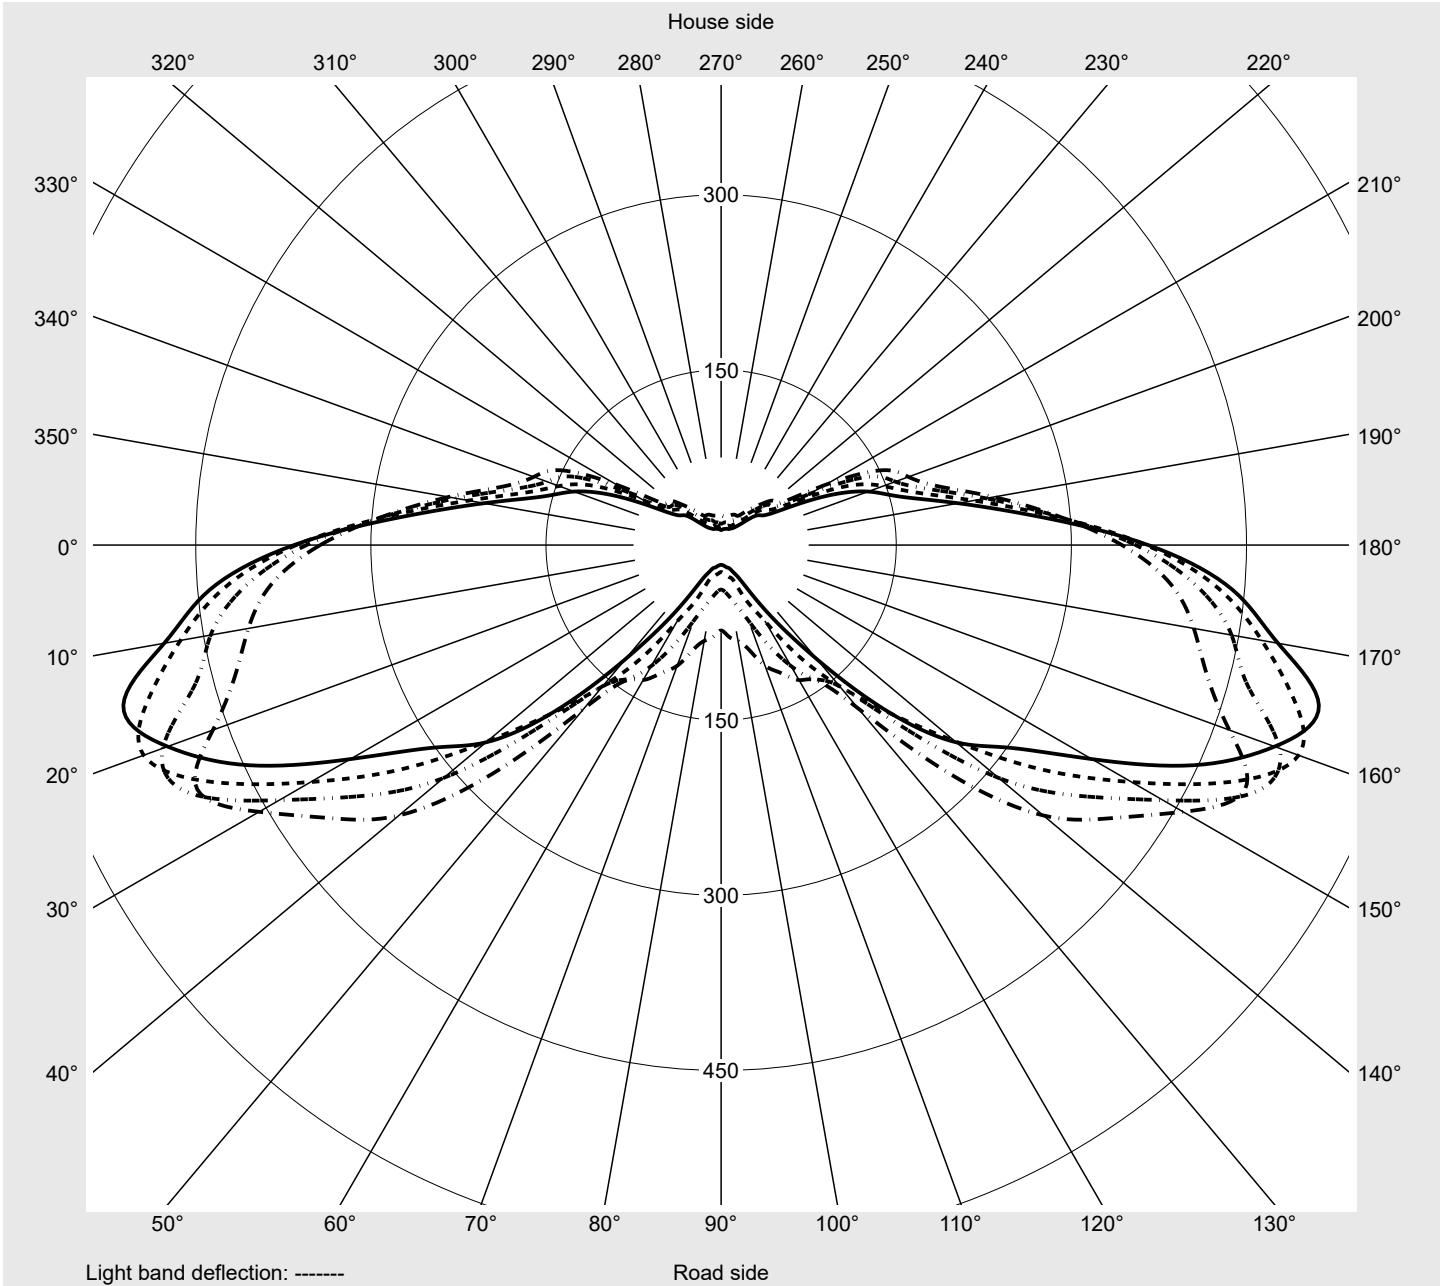

Photometric test report

Family
Streetlight 21 mini LED

Order number: 5XE2M31Y08JB
EAN: 4058352923740

LP number
59158_222

Version	post-top or side-entry mounting, Smart Interface up/down
Optic	asymmetric, wide distribution (ST1.0a G), Back Light Control (BLC)
Cover	toughened safety glass
Lamps	LED 3000 K CRI ≥ 70
Controlgear	EVG SITECO iQ - Smart Interface
Rated values	Net luminous flux = 9870 lm Power consumption = 72.5 W Luminous efficacy = 136.1 lm/W

Luminaire output ratios

Eta	100.0%
Eta 0° - 90°	100.0%
Eta 90° - 180°	0.0%

Luminous intensity class acc. to EN13201-2

Class:	G4
Imax 70°	494.0
Imax 80°	97.3
Imax 90°	0.0
Imax >90°	0.0
Imax >95°	0.0

Measurement conditions

DIN EN 13032 and DIN 5032

Photometric test report

Family Streetlight 21 mini LED	Order number: 5XE2M31Y08JB EAN: 4058352923740	LP number 59158_222
--	--	-------------------------------

Envelope curve in cd/klm **KMK 67.5°** **KMK 65°** **KMK 62.5°** **KMK 60°** **siteco**