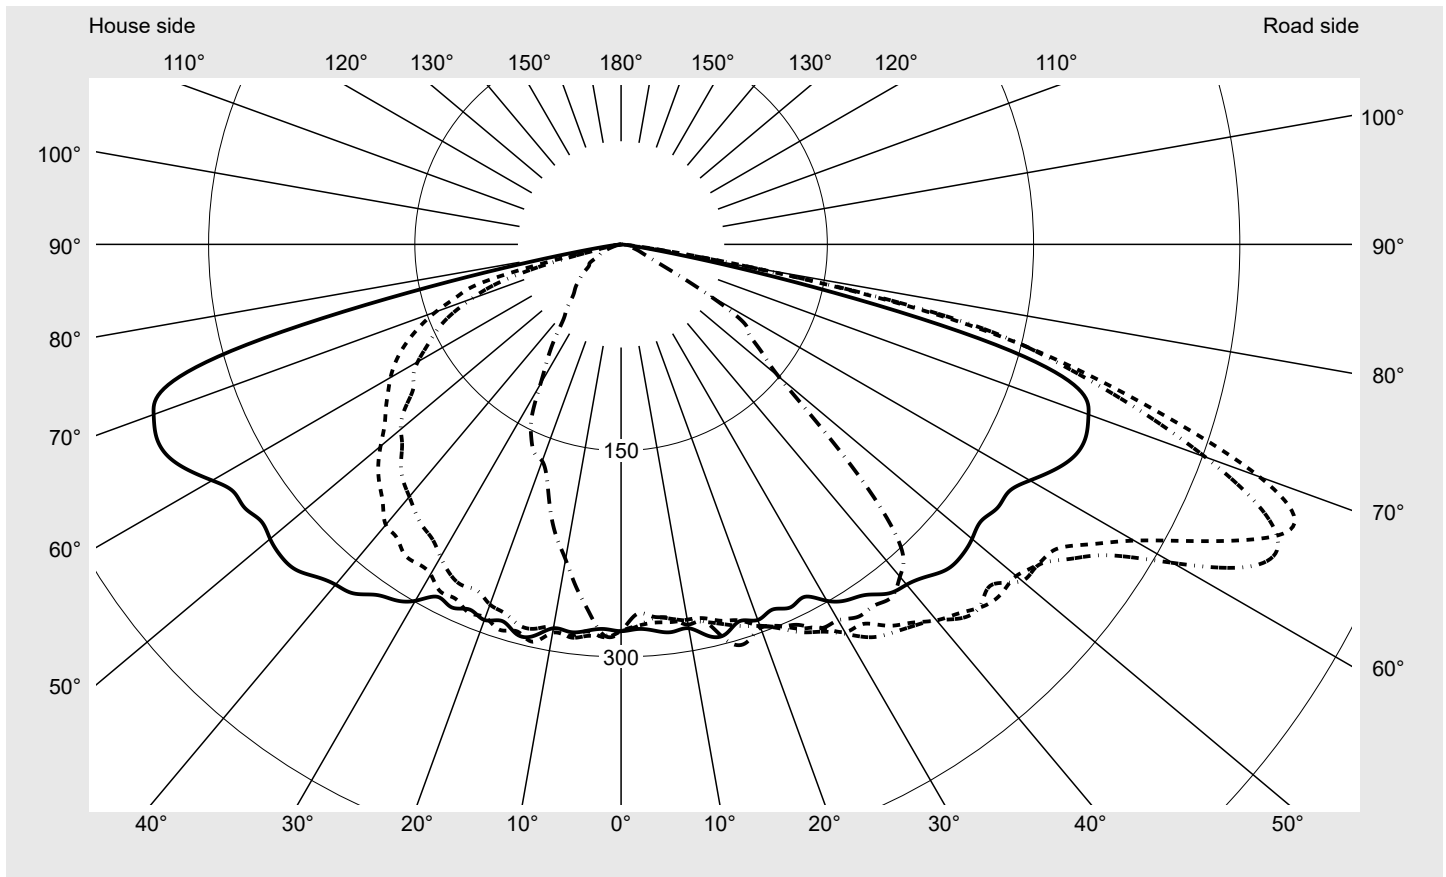

Photometric test report

Family
Streetlight 21 mini LED

Order number: 5XE2M31Y08JB
EAN: 4058352923740

LP number
59158_222

Version	post-top or side-entry mounting, Smart Interface up/down
Optic	asymmetric, wide distribution (ST1.0a G), Back Light Control (BLC)
Cover	toughened safety glass
Lamps	LED 3000 K CRI ≥ 70
Controlgear	EVG SITECO iQ - Smart Interface
Rated values	Net luminous flux = 9870 lm Power consumption = 72.5 W Luminous efficacy = 136.1 lm/W

serial
documentation
09.08.2023

siteco

Luminous intensity in cd/klm

C180-0

C195-15

C200-20

C270-90

Imax: 530 cd/klm

Luminaire output ratios

Eta	100.0%
Eta 0° - 90°	100.0%
Eta 90° - 180°	0.0%

Luminous intensity class acc. to EN13201-2

Class:	G4
Imax 70°	494.0
Imax 80°	97.3
Imax 90°	0.0
Imax >90°	0.0
Imax >95°	0.0

Measurement conditions

DIN EN 13032 and DIN 5032

Photometric test report

Family Streetlight 21 mini LED	Order number: 5XE2M31Y08JB EAN: 4058352923740	LP number 59158_222
--	--	-------------------------------

Envelope curve in cd/klm **KMK 67.5°** **KMK 65°** **KMK 62.5°** **KMK 60°** **siteco**