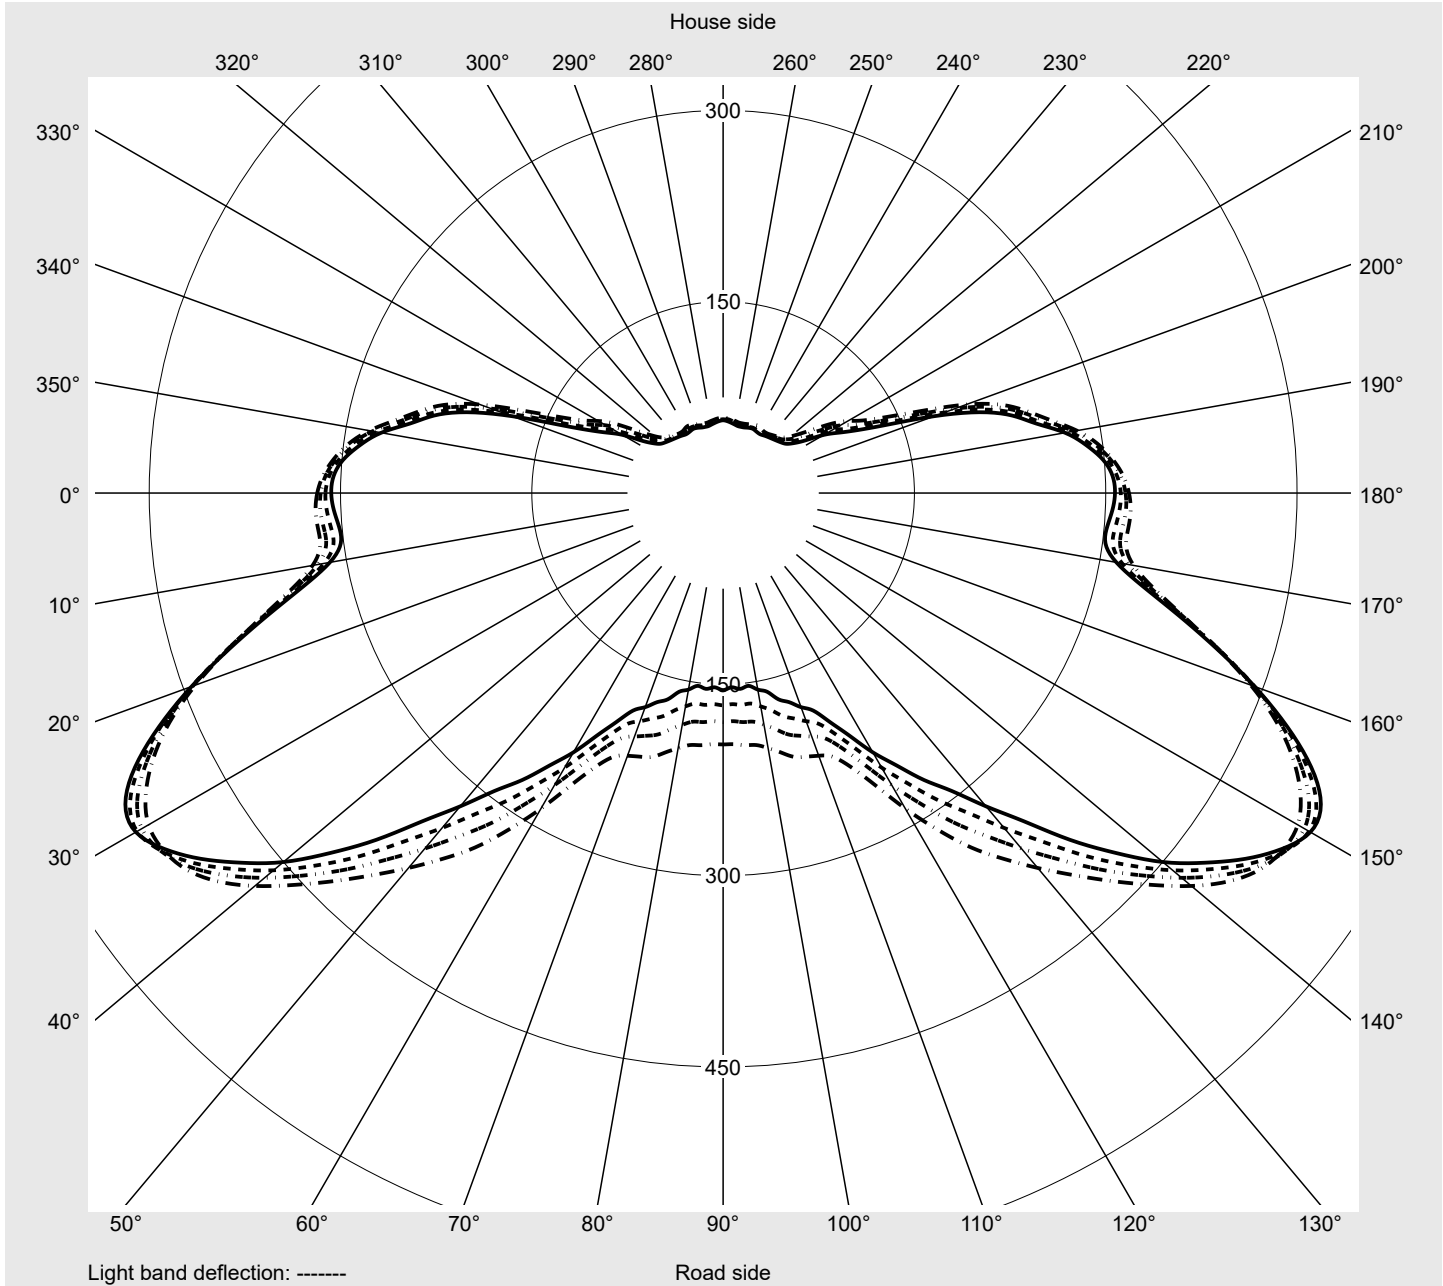

Photometric test report

Family Streetlight 21 midi easy LED	Order number: 5XE7B37N08NB EAN: 4058352897850	LP number 59074_204
	Version post-top or side-entry mounting, NEMA 7 pin (DALI) Optic asymmetric, wide distribution (ST0.5a G) Cover toughened safety glass Lamps LED 3000 K CRI ≥ 70 Controlgear ECG-DALI Plus Rated values Net luminous flux = 22700 lm Power consumption = 151.2 W Luminous efficacy = 150.1 lm/W	serial documentation 16.06.2023

Luminous intensity in cd/klm C180-0 C210-30 C212,5-32,5 C270-90 **Imax: 532 cd/klm**

Luminaire output ratios	
Eta	100.0%
Eta 0° - 90°	100.0%
Eta 90° - 180°	0.0%
Measurement conditions	
DIN EN 13032 and DIN 5032	

Luminous intensity class acc. to EN13201-2	
Class:	G4
Imax 70°	466.0
Imax 80°	84.5
Imax 90°	0.0
Imax >90°	0.0
Imax >95°	0.0

Photometric test report

Family Streetlight 21 midi easy LED	Order number: 5XE7B37N08NB EAN: 4058352897850	LP number 59074_204
--	--	--------------------------------------

Envelope curve in cd/klm

KMK 50°
KMK 49°
KMK 48°
KMK 47°

siteco

Photometric test report

Family Streetlight 21 midi easy LED	Order number: 5XE7B37N08NB EAN: 4058352897850	LP number 59074_204
Table of values for luminous intensities		Maximum luminous intensity
		siteco