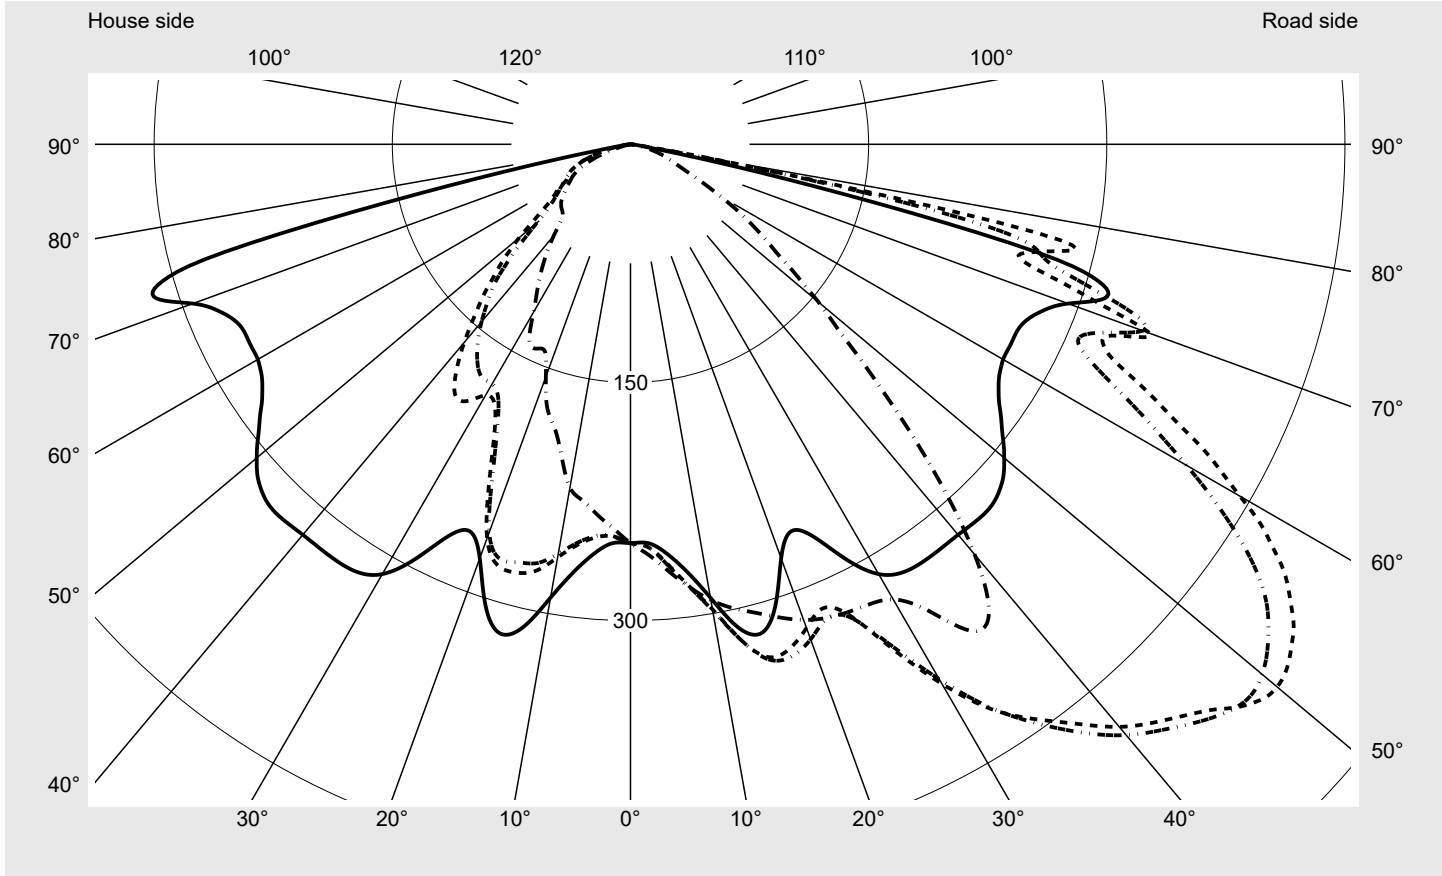

Photometric test report

Family Streetlight 21 midi easy LED	Order number: 5XE7B37N08NB EAN: 4058352897850	LP number 59074_204
	Version post-top or side-entry mounting, NEMA 7 pin (DALI) Optic asymmetric, wide distribution (ST0.5a G) Cover toughened safety glass Lamps LED 3000 K CRI ≥ 70 Controlgear ECG-DALI Plus Rated values Net luminous flux = 22700 lm Power consumption = 151.2 W Luminous efficacy = 150.1 lm/W	serial documentation 16.06.2023

Luminous intensity in cd/klm C180-0 C210-30 C212,5-32,5 C270-90 **Imax: 532 cd/klm**

Luminaire output ratios	
Eta	100.0%
Eta 0° - 90°	100.0%
Eta 90° - 180°	0.0%
Measurement conditions	
DIN EN 13032 and DIN 5032	