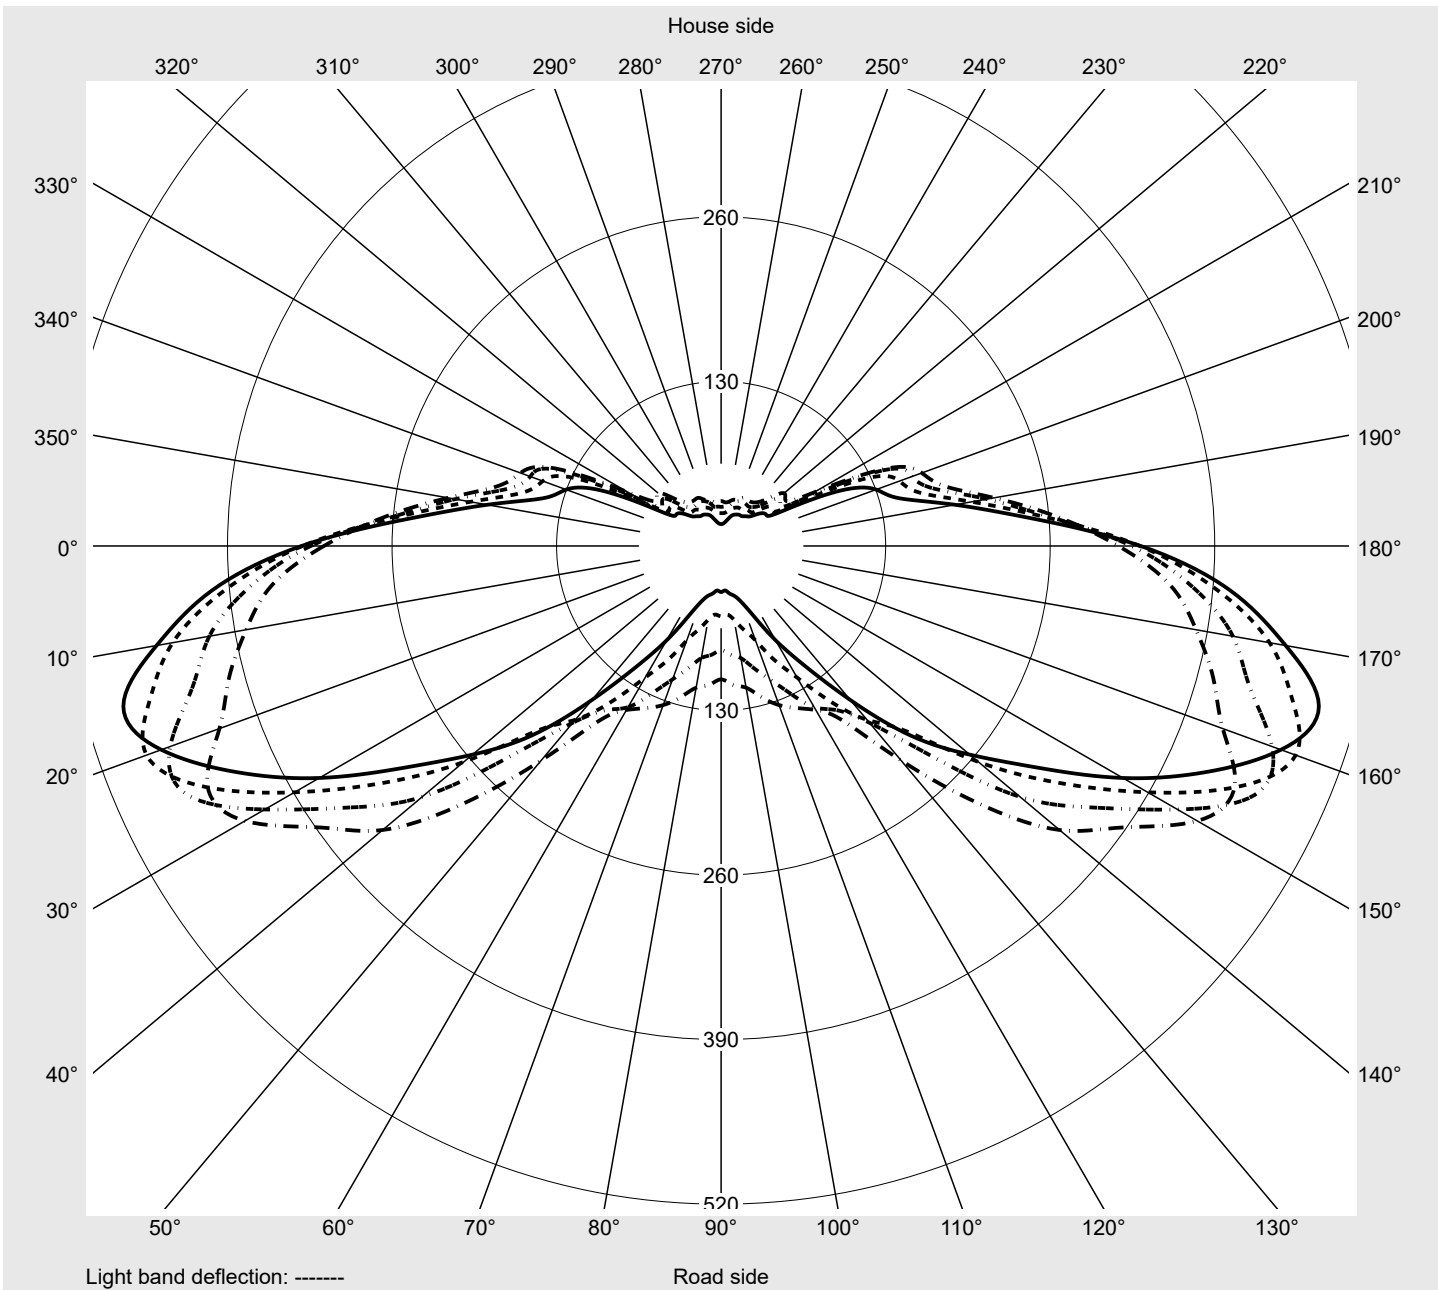

Photometric test report

Family Streetlight 21 mini easy LED	Order number: 5XE6D57N08JB EAN: 4058352897560	LP number 59078_206
	Version post-top or side-entry mounting, NEMA 7 pin (DALI) Optic asymmetric, wide distribution (ST1.0a G) Cover toughened safety glass Lamps LED 3000 K CRI ≥ 80 Controlgear ECG-DALI Plus Rated values Net luminous flux = 11030 lm Power consumption = 87.3 W Luminous efficacy = 126.3 lm/W	serial documentation 16.06.2023

Luminous intensity in cd/klm C180-0 C195-15 C200-20 C270-90 **Imax: 489 cd/klm**

Luminaire output ratios	
Eta	100.0%
Eta 0° - 90°	100.0%
Eta 90° - 180°	0.0%

Luminous intensity class acc. to EN13201-2	
Class:	G4
Imax 70°	461.5
Imax 80°	96.1
Imax 90°	0.0
Imax >90°	0.0
Imax >95°	0.0

Measurement conditions
DIN EN 13032 and DIN 5032

Photometric test report

Family Streetlight 21 mini easy LED	Order number: 5XE6D57N08JB EAN: 4058352897560	LP number 59078_206
---	--	-------------------------------

Envelope curve in cd/klm **KMK 67.5°** **KMK 65°** **KMK 62.5°** **KMK 60°** **siteco**

Photometric test report

Family Streetlight 21 mini easy LED	Order number: 5XE6D57N08JB EAN: 4058352897560	LP number 59078_206
Table of values for luminous intensities		Maximum luminous intensity