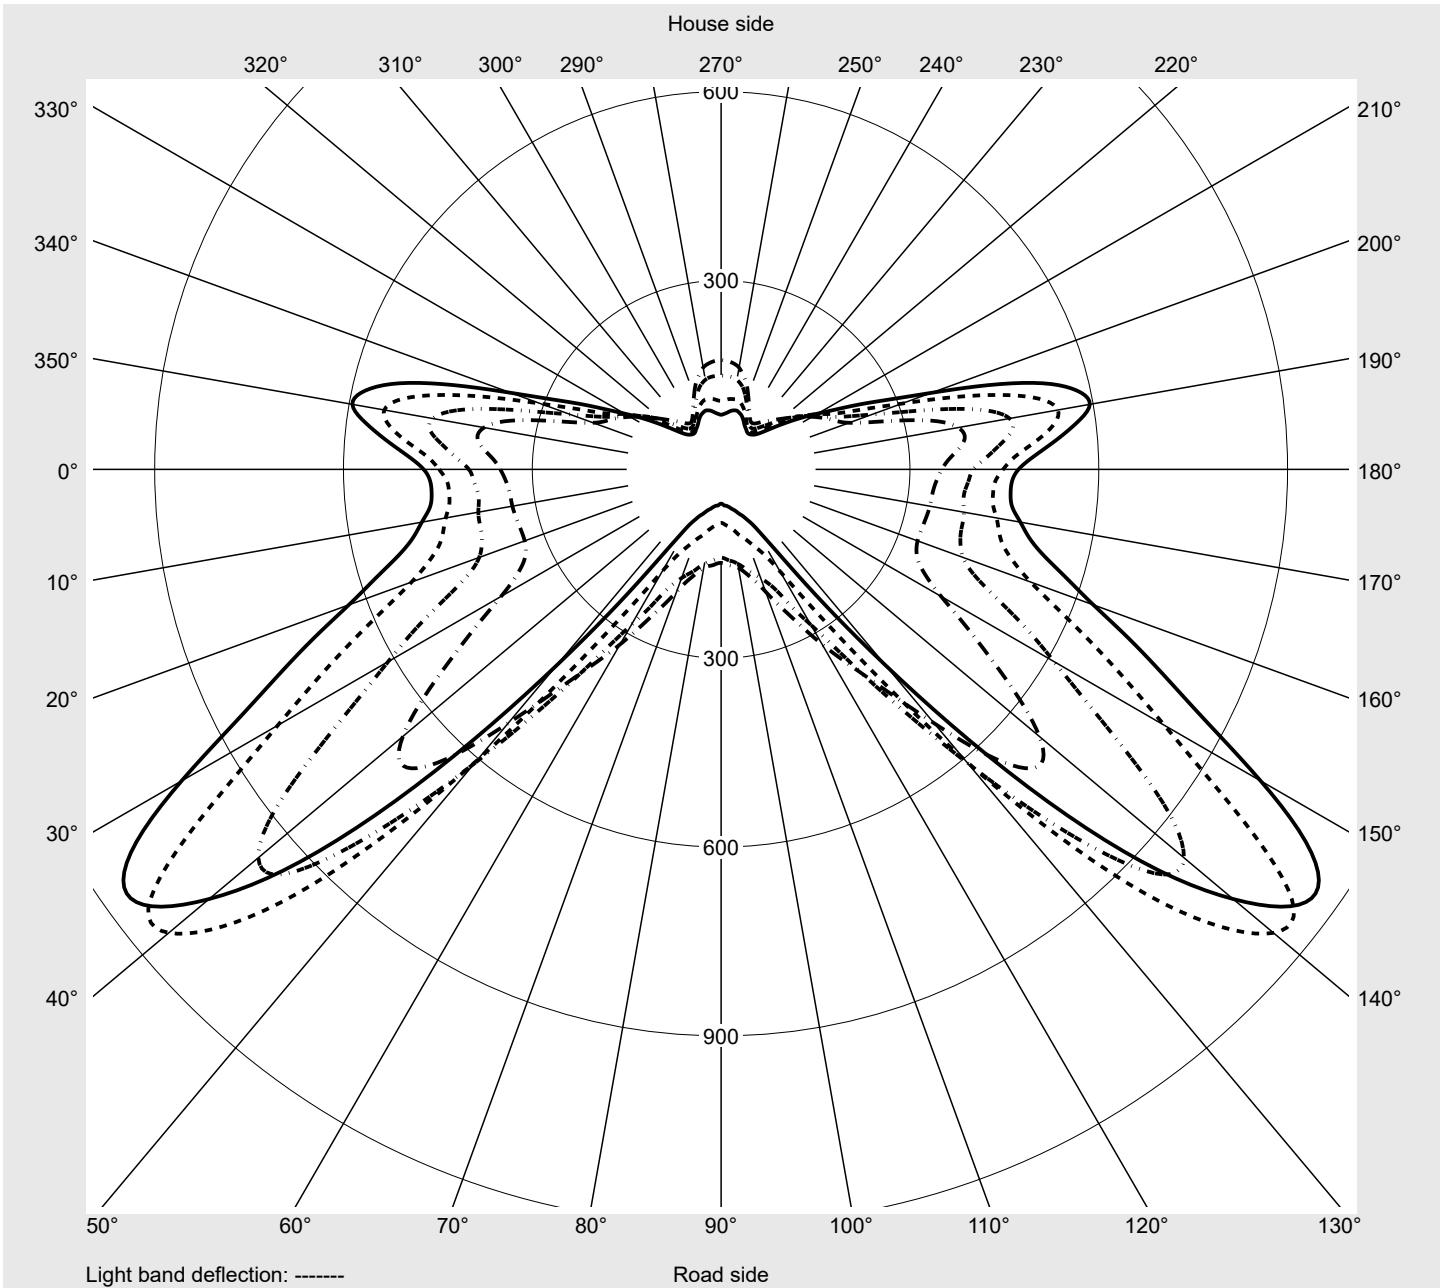

Photometric test report

Family Streetlight 21 micro easy LED	Order number: 5XE5P37N08DB EAN: 4058352897256	LP number 59337_422
	Version	post-top or side-entry mounting, NEMA 7 pin (DALI)
	Optic	asymmetric, wide distribution (ST1.5a)
	Cover	toughened safety glass
	Lamps	LED 3000 K CRI ≥ 70
	Controlgear	ECG-DALI Plus
Rated values	Net luminous flux = 5020 lm Power consumption = 39.1 W Luminous efficacy = 128.4 lm/W	serial documentation 16.06.2023
		

Luminous intensity in cd/klm
C180-0
C215-35
C217,5-37,5
C270-90
Imax: 1158 cd/klm

Luminaire output ratios	
Eta	100.0%
Eta 0° - 90°	100.0%
Eta 90° - 180°	0.0%

Luminous intensity class acc. to EN13201-2	
Class:	---
Imax 70°	798.1
Imax 80°	214.2
Imax 90°	0.0
Imax >90°	0.0
Imax >95°	0.0

Measurement conditions
 DIN EN 13032 and DIN 5032

Photometric test report

Family Streetlight 21 micro easy LED	Order number: 5XE5P37N08DB EAN: 4058352897256	LP number 59337_422
--	--	-------------------------------

Envelope curve in cd/klm **KMK 65°** **KMK 62.5°** **KMK 60°** **KMK 57.5°** **siteco**

Photometric test report

Family Streetlight 21 micro easy LED	Order number: 5XE5P37N08DB EAN: 4058352897256	LP number 59337_422
Table of values for luminous intensities		Maximum luminous intensity