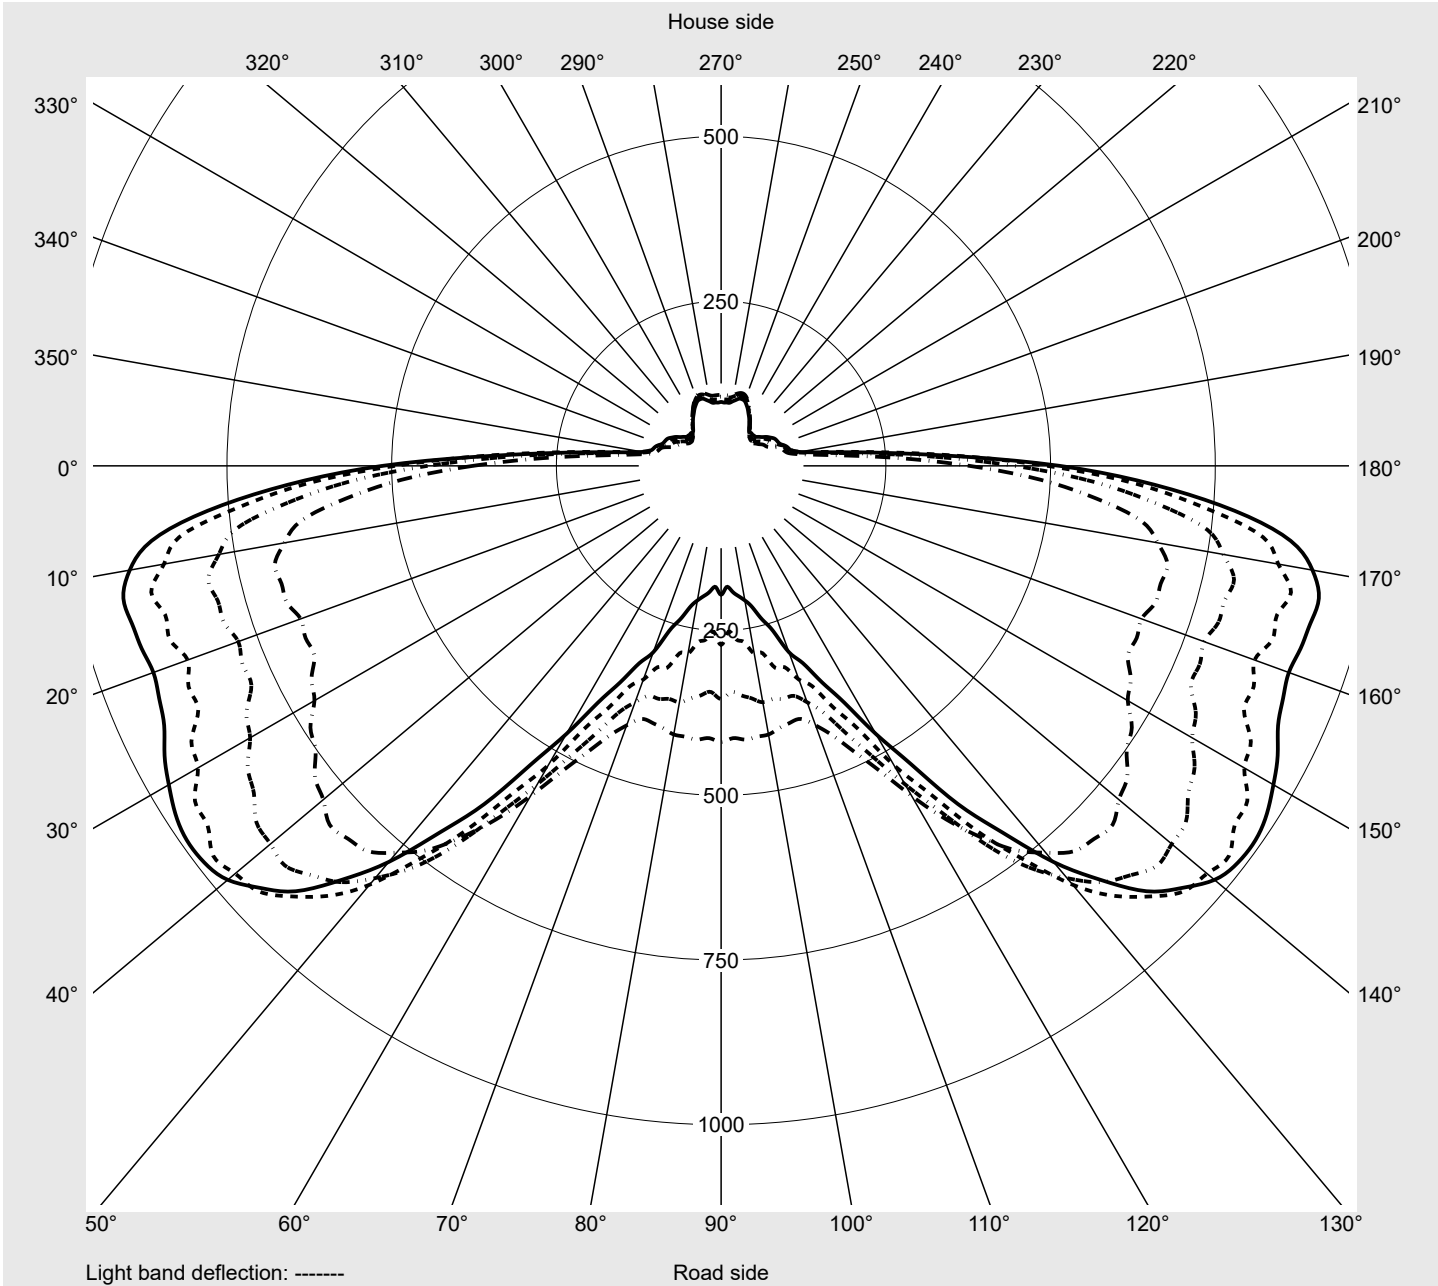

Photometric test report

Family Streetlight 21 micro easy LED	Order number: 5XE5H47N08CB EAN: 4058352897188	LP number 59066_814
	Version post-top or side-entry mounting, NEMA 7 pin (DALI) Optic asymmetric distribution (PL52) Cover toughened safety glass Lamps LED 4000 K CRI ≥ 70 Controlgear ECG-DALI Plus Rated values Net luminous flux = 2340 lm Power consumption = 15.8 W Luminous efficacy = 148.1 lm/W	serial documentation 16.06.2023

Luminous intensity in cd/klm C180-0 C215-35 C217,5-37,5 C270-90 **Imax: 990 cd/klm**

Luminaire output ratios	
Eta	100.0%
Eta 0° - 90°	100.0%
Eta 90° - 180°	0.0%
Measurement conditions	
DIN EN 13032 and DIN 5032	

Luminous intensity class acc. to EN13201-2	
Class:	G3
Imax 70°	685.4
Imax 80°	32.5
Imax 90°	0.0
Imax >90°	0.0
Imax >95°	0.0

Photometric test report

Family Streetlight 21 micro easy LED	Order number: 5XE5H47N08CB EAN: 4058352897188	LP number 59066_814
--	--	--------------------------------------

Envelope curve in cd/klm **KMK 66°** **KMK 65°** **KMK 64°** **KMK 63°** **siteco**

Photometric test report

Family Streetlight 21 micro easy LED	Order number: 5XE5H47N08CB EAN: 4058352897188	LP number 59066_814
Table of values for luminous intensities		Maximum luminous intensity
siteco		