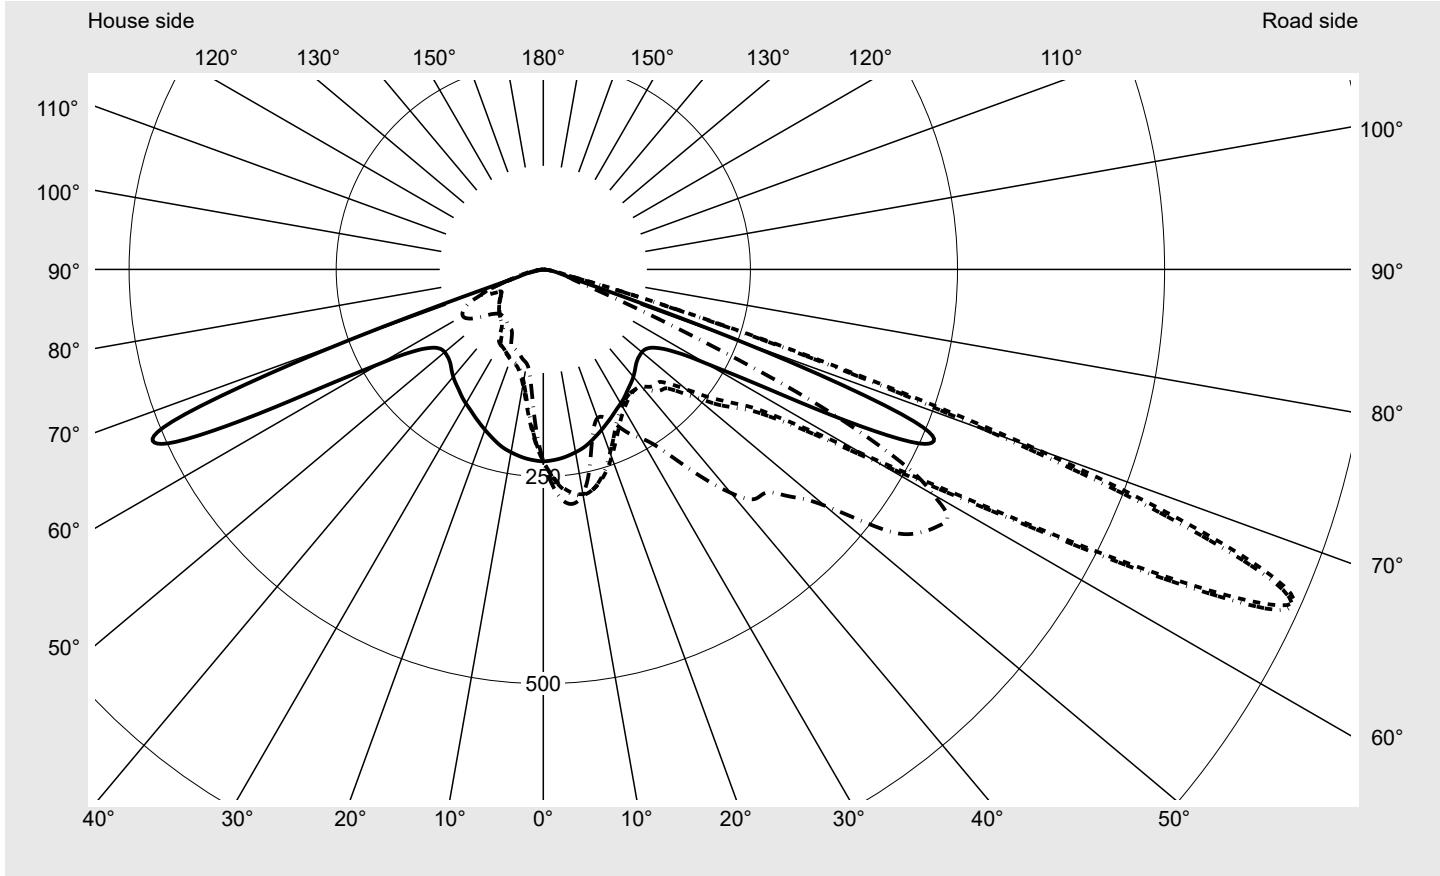

Photometric test report

Family Streetlight 21 micro easy LED	Order number: 5XE5H47N08CB EAN: 4058352897188	LP number 59066_814
	Version post-top or side-entry mounting, NEMA 7 pin (DALI) Optic asymmetric distribution (PL52) Cover toughened safety glass Lamps LED 4000 K CRI ≥ 70 Controlgear ECG-DALI Plus Rated values Net luminous flux = 2340 lm Power consumption = 15.8 W Luminous efficacy = 148.1 lm/W	serial documentation 16.06.2023

Luminous intensity in cd/klm C180-0 C215-35 C217,5-37,5 C270-90 **Imax: 990 cd/klm**

Luminaire output ratios	
Eta	100.0%
Eta 0° - 90°	100.0%
Eta 90° - 180°	0.0%
Measurement conditions	
DIN EN 13032 and DIN 5032	

Luminous intensity class acc. to EN13201-2	
Class:	G3
Imax 70°	685.4
Imax 80°	32.5
Imax 90°	0.0
Imax >90°	0.0
Imax >95°	0.0

Photometric test report

Family Streetlight 21 micro easy LED	Order number: 5XE5H47N08CB EAN: 4058352897188	LP number 59066_814
--	--	--------------------------------------

Envelope curve in cd/klm **KMK 66°** **KMK 65°** **KMK 64°** **KMK 63°** **siteco**

Photometric test report

Family Streetlight 21 micro easy LED	Order number: 5XE5H47N08CB EAN: 4058352897188	LP number 59066_814
Table of values for luminous intensities		Maximum luminous intensity
siteco		