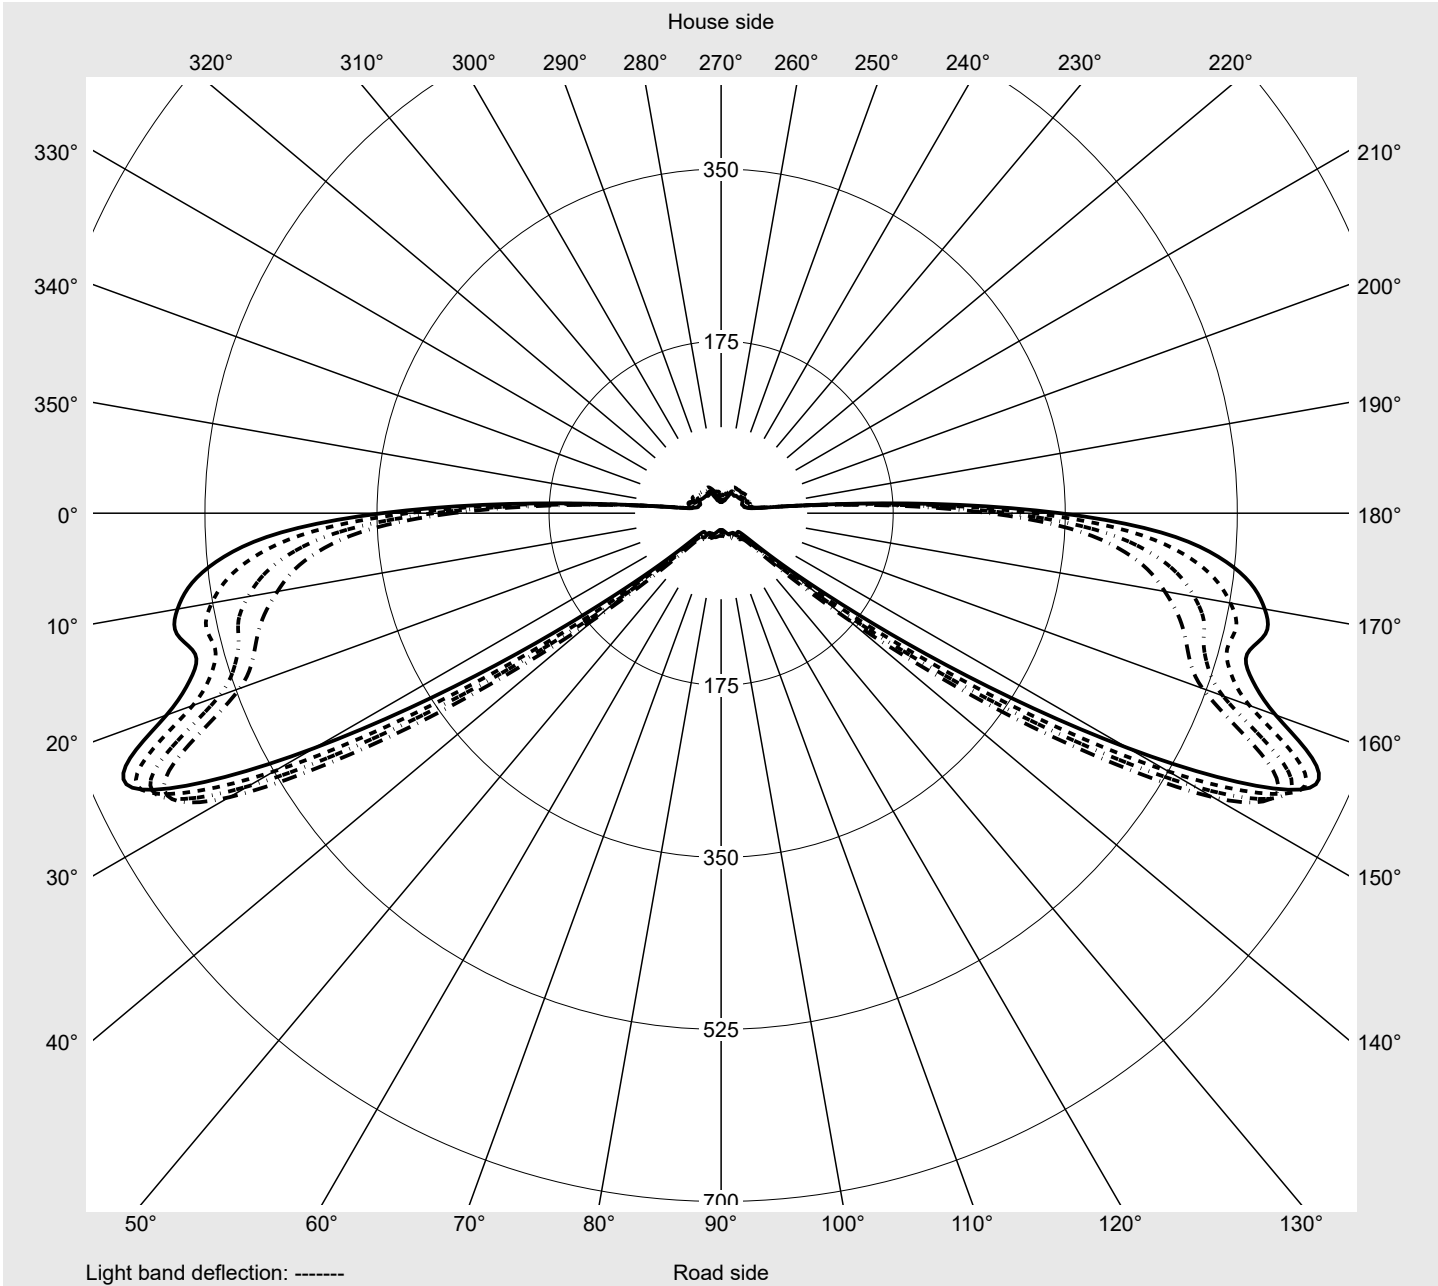

Photometric test report

Family Streetlight 21 micro easy LED	Order number: 5XE5B37N08DB EAN: 4058352896969	LP number 59065_1123
	Version	post-top or side-entry mounting, NEMA 7 pin (DALI)
	Optic	asymmetric, wide distribution (ST0.5a)
	Cover	toughened safety glass
	Lamps	LED 3000 K CRI ≥ 70
	Controlgear	ECG-DALI Plus
Rated values	Net luminous flux = 5110 lm Power consumption = 39.1 W Luminous efficacy = 130.7 lm/W	
		serial documentation 16.06.2023
		

Luminous intensity in cd/klm
C180-0
C205-25
C207.5-27.5
C270-90
Imax: 661 cd/klm

Luminaire output ratios	
Eta	100.0%
Eta 0° - 90°	100.0%
Eta 90° - 180°	0.0%

Luminous intensity class acc. to EN13201-2	
Class:	G3
Imax 70°	629.6
Imax 80°	99.6
Imax 90°	0.0
Imax >90°	0.0
Imax >95°	0.0

Measurement conditions
 DIN EN 13032 and DIN 5032

Photometric test report

Family Streetlight 21 micro easy LED	Order number: 5XE5B37N08DB EAN: 4058352896969	LP number 59065_1123
--	--	--------------------------------

Envelope curve in cd/klm **KMK 73°** **KMK 72°** **KMK 71°** **KMK 70°** **siteco**

Photometric test report

Family Streetlight 21 micro easy LED	Order number: 5XE5B37N08DB EAN: 4058352896969	LP number 59065_1123
Table of values for luminous intensities		Maximum luminous intensity
		siteco