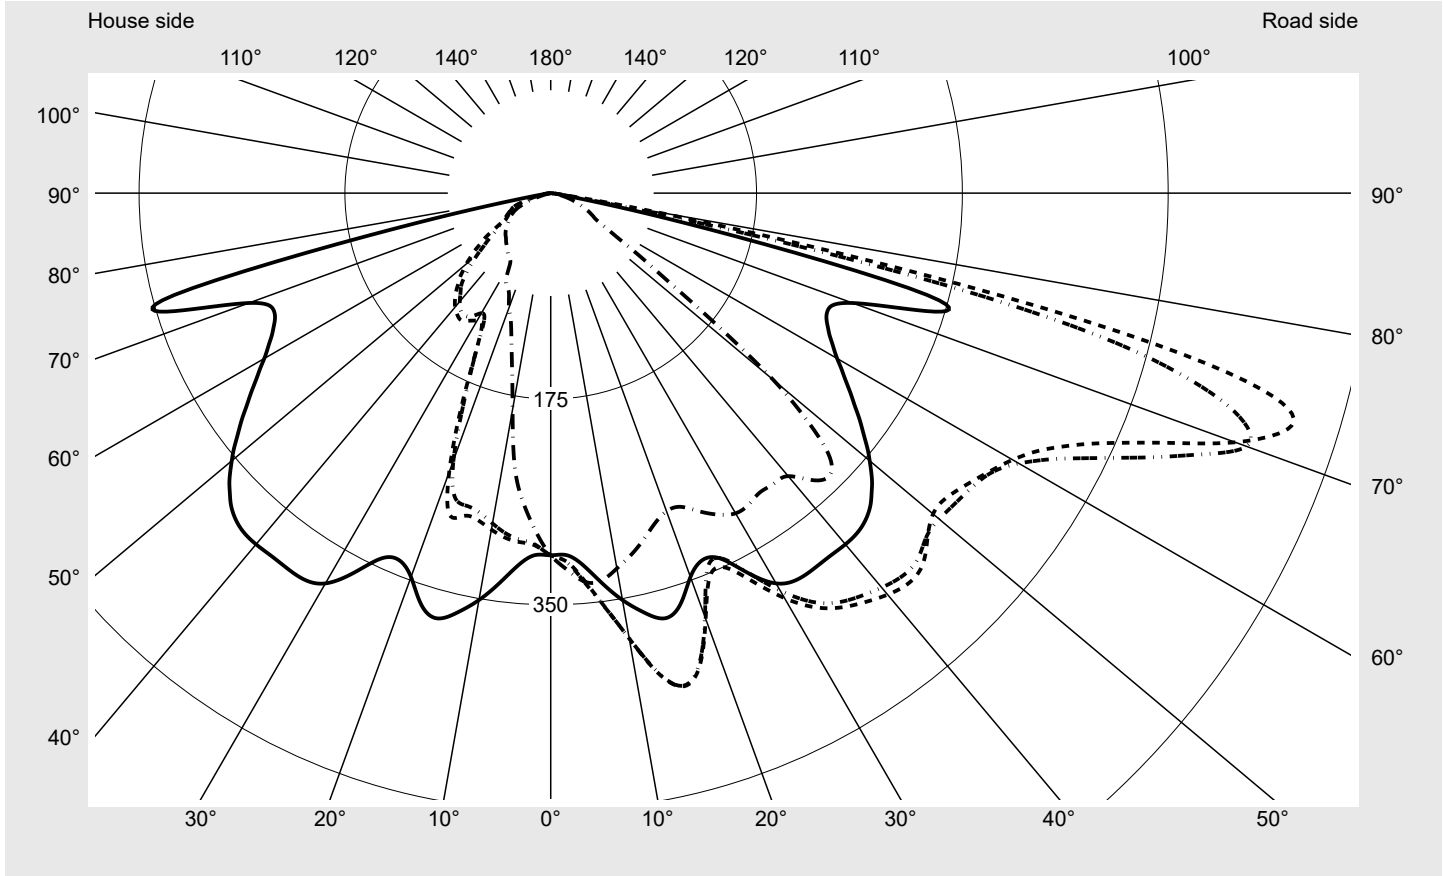

Photometric test report

Family Streetlight 21 micro easy LED	Order number: 5XE5B37N08DB EAN: 4058352896969	LP number 59065_1123
	Version	post-top or side-entry mounting, NEMA 7 pin (DALI)
	Optic	asymmetric, wide distribution (ST0.5a)
	Cover	toughened safety glass
	Lamps	LED 3000 K CRI ≥ 70
	Controlgear	ECG-DALI Plus
Rated values	Net luminous flux = 5110 lm Power consumption = 39.1 W Luminous efficacy = 130.7 lm/W	
		serial documentation 16.06.2023
		

Luminous intensity in cd/klm
C180-0
C205-25
C207.5-27.5
C270-90
Imax: 661 cd/klm

Luminaire output ratios	
Eta	100.0%
Eta 0° - 90°	100.0%
Eta 90° - 180°	0.0%

Luminous intensity class acc. to EN13201-2	
Class:	G3
Imax 70°	629.6
Imax 80°	99.6
Imax 90°	0.0
Imax >90°	0.0
Imax >95°	0.0

Envelope curve in cd/klm **KMK 73°** **KMK 72°** **KMK 71°** **KMK 70°** **siteco**

Photometric test report

Family Streetlight 21 micro easy LED	Order number: 5XE5B37N08DB EAN: 4058352896969	LP number 59065_1123
Table of values for luminous intensities		Maximum luminous intensity
		siteco