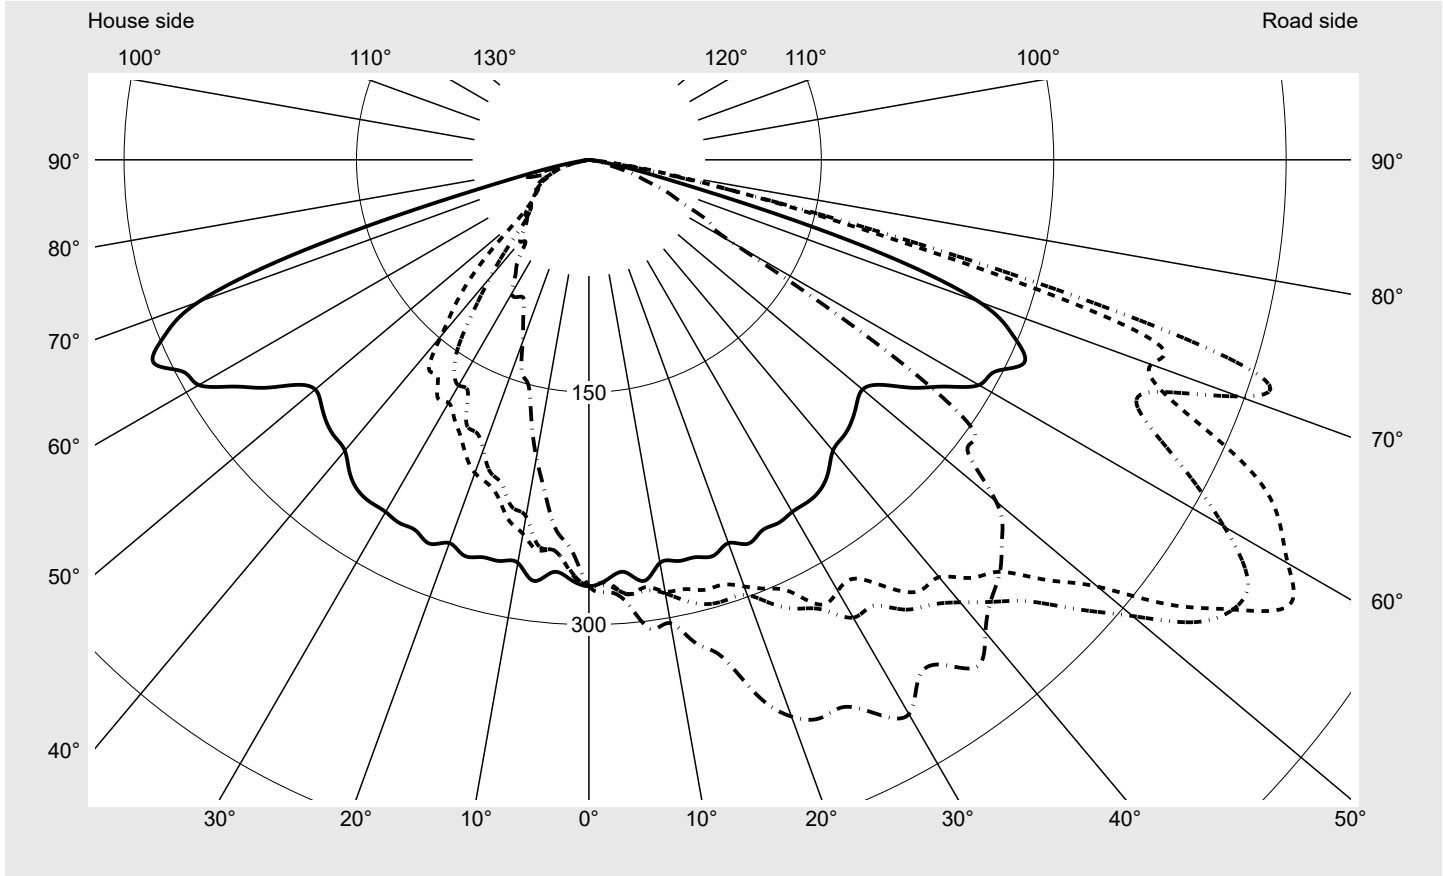

Photometric test report

Family Streetlight 21 midi easy LED	Order number: 5XE7E43A08NB EAN: 4058352731345	LP number 59079_133
	Version post-top or side-entry mounting Optic asymmetric, wide distribution (STW1.0a G) Cover toughened safety glass Lamps LED 4000 K CRI ≥ 70 Controlgear ECG DIM Rated values Net luminous flux = 23710 lm Power consumption = 151.2 W Luminous efficacy = 156.8 lm/W	serial documentation 23.08.2022

Luminous intensity in cd/klm C180-0 C200-20 C205-25 C270-90 **Imax: 535 cd/klm**

Luminaire output ratios

Eta	100.0%
Eta 0° - 90°	100.0%
Eta 90° - 180°	0.0%

Luminous intensity class acc. to EN13201-2

Class:	G4
Imax 70°	486.3
Imax 80°	49.2
Imax 90°	0.0
Imax >90°	0.0
Imax >95°	0.0

Envelope curve in cd/klm **KMK 57.5°** **KMK 55°** **KMK 52.5°** **KMK 50°** **siteco**

Photometric test report

Family Streetlight 21 midi easy LED	Order number: 5XE7E43A08NB EAN: 4058352731345	LP number 59079_133
Table of values for luminous intensities		Maximum luminous intensity