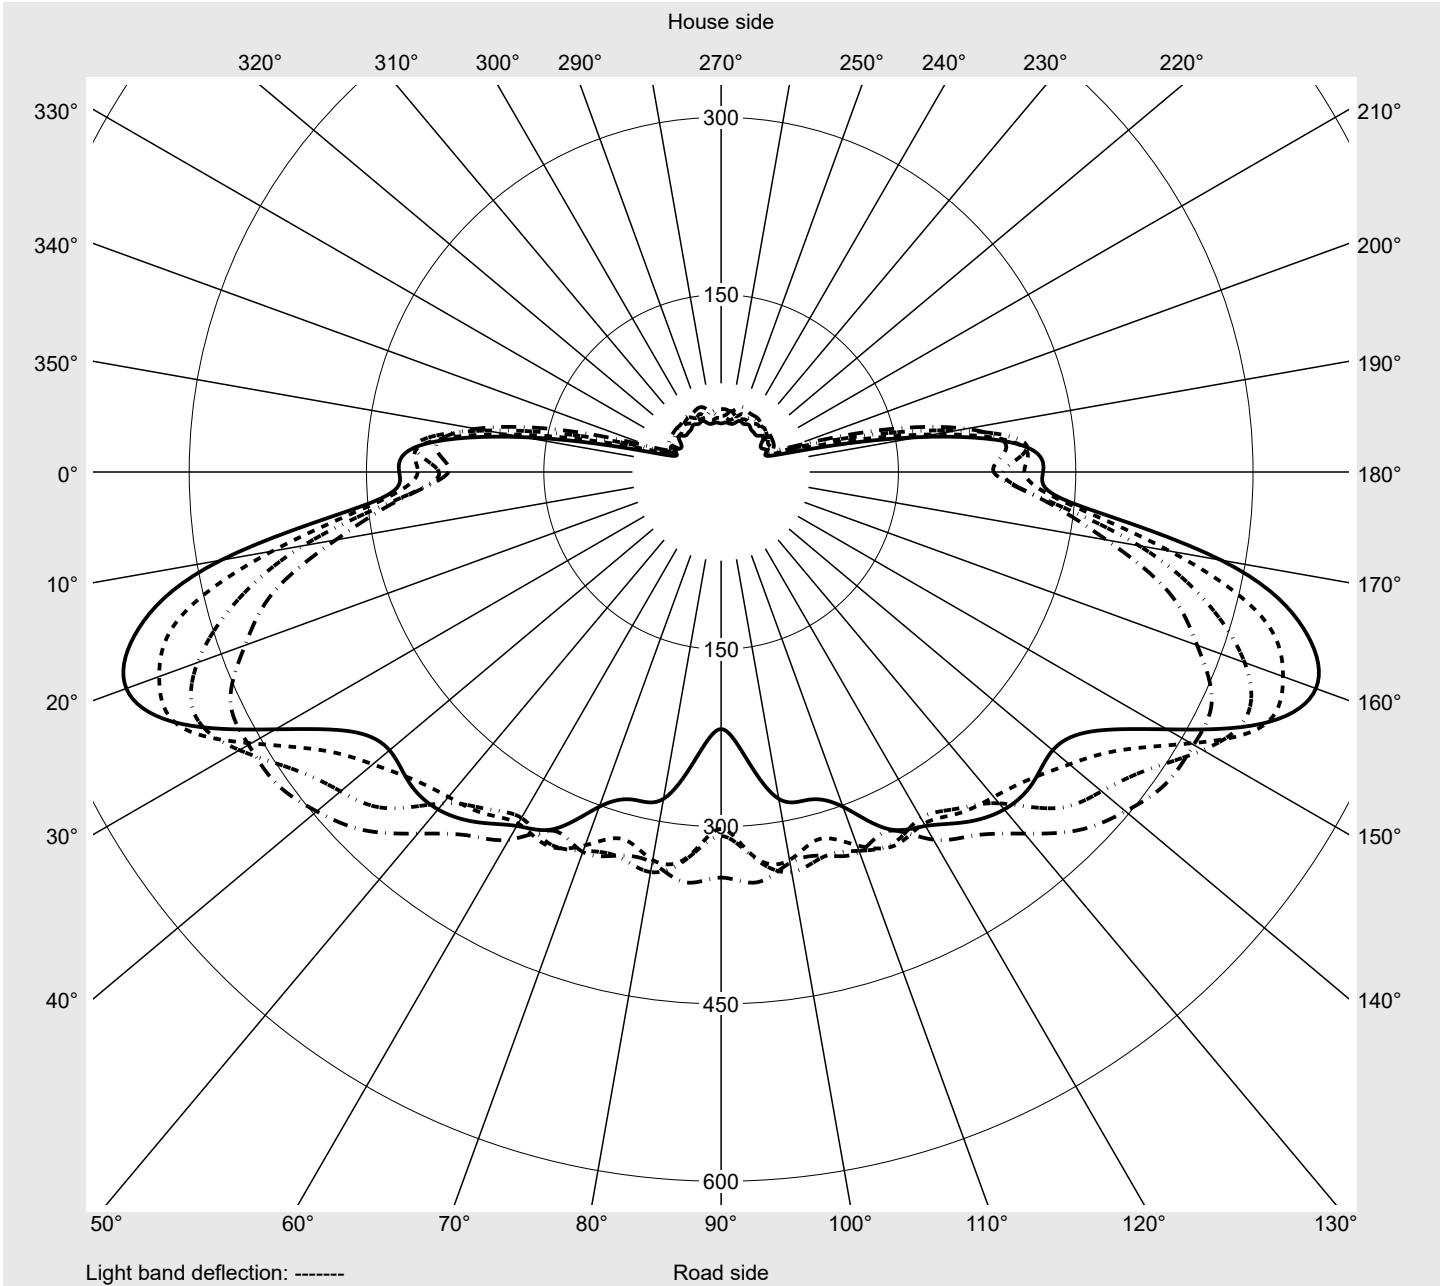

Photometric test report

Family Streetlight 21 midi easy LED	Order number: 5XE7E43A08NB EAN: 4058352731345	LP number 59079_133
	Version post-top or side-entry mounting Optic asymmetric, wide distribution (STW1.0a G) Cover toughened safety glass Lamps LED 4000 K CRI ≥ 70 Controlgear ECG DIM Rated values Net luminous flux = 23710 lm Power consumption = 151.2 W Luminous efficacy = 156.8 lm/W	serial documentation 23.08.2022

Luminous intensity in cd/klm C180-0 C200-20 C205-25 C270-90 **Imax: 535 cd/klm**

Luminaire output ratios

Eta	100.0%
Eta 0° - 90°	100.0%
Eta 90° - 180°	0.0%

Luminous intensity class acc. to EN13201-2

Class:	G4
Imax 70°	486.3
Imax 80°	49.2
Imax 90°	0.0
Imax >90°	0.0
Imax >95°	0.0

Measurement conditions

DIN EN 13032 and DIN 5032

Photometric test report

Family Streetlight 21 midi easy LED	Order number: 5XE7E43A08NB EAN: 4058352731345	LP number 59079_133
---	--	-------------------------------

Envelope curve in cd/klm **KMK 57.5°** **KMK 55°** **KMK 52.5°** **KMK 50°** **siteco**

Photometric test report

Family Streetlight 21 midi easy LED	Order number: 5XE7E43A08NB EAN: 4058352731345	LP number 59079_133
Table of values for luminous intensities		Maximum luminous intensity